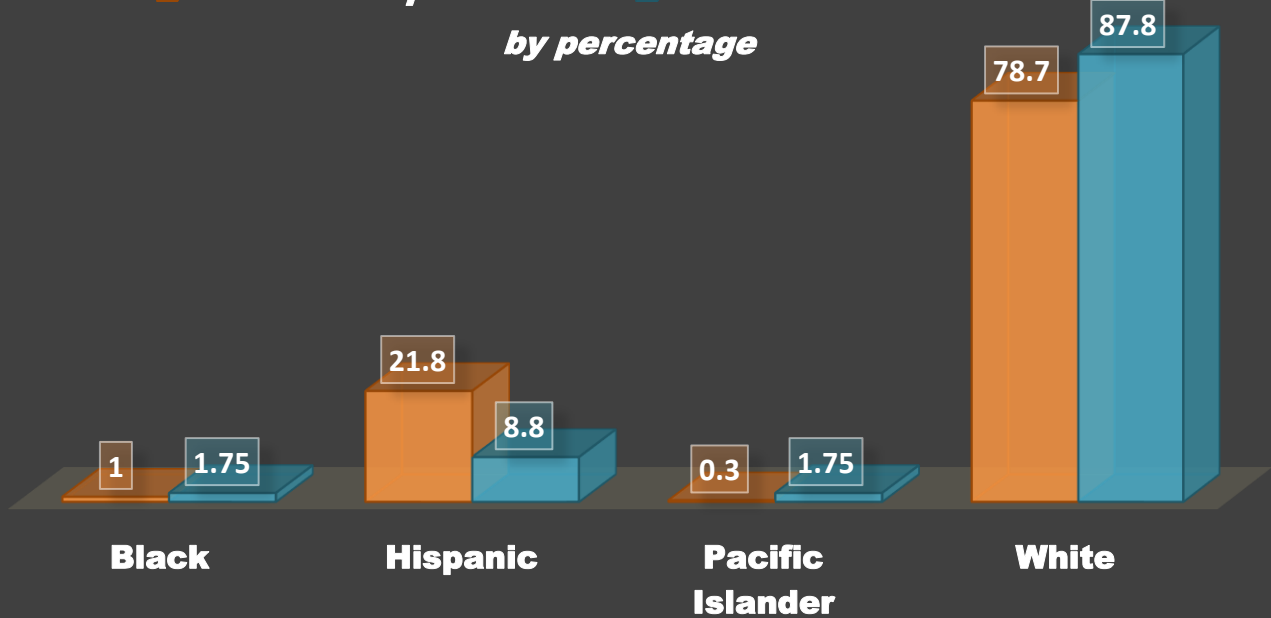

# PETALUMA POLICE OFFICER DEMOGRAPHICS 2020

## SWORN OFFICER DEMOGRAPHICS

57 Sworn Police Officers

■ *Petaluma Population\** ■ *Petaluma Police Officers*  
by percentage

\* Petaluma Population percentage based off 2019 census.gov

**60% of PPD employees are sworn police officers**

### Demographics By Numbers

Black- 1  
Pacific Islander- 1  
Hispanic- 5  
White- 50

**57**

Sworn police officers