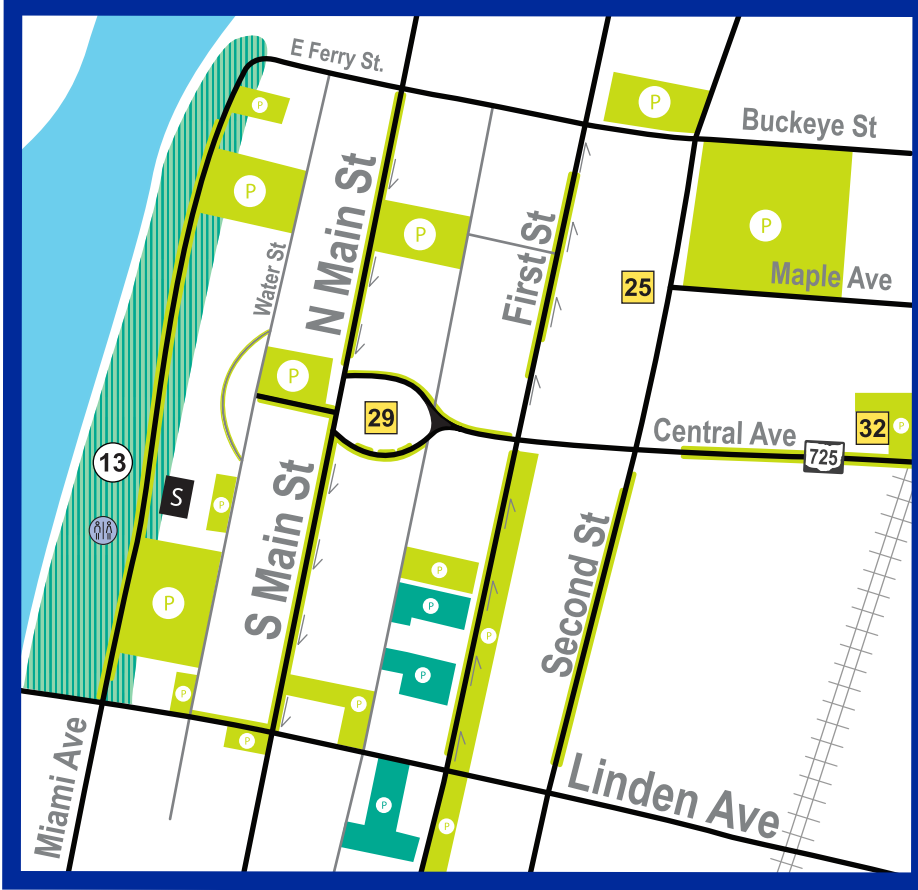

## Key

- Parks
- Facilities
- Parking
- Street Parking
- Parking after 5:30pm
- Stage

## FACILITIES

- Civic Center | 10 N. First St.
- Market Square Building | 4 N. Main St.
- Miamisburg Community Center  
305 E. Central Ave.

## PARKS

- Riverfront Park | 7 AC | 3 N. Miami Ave.