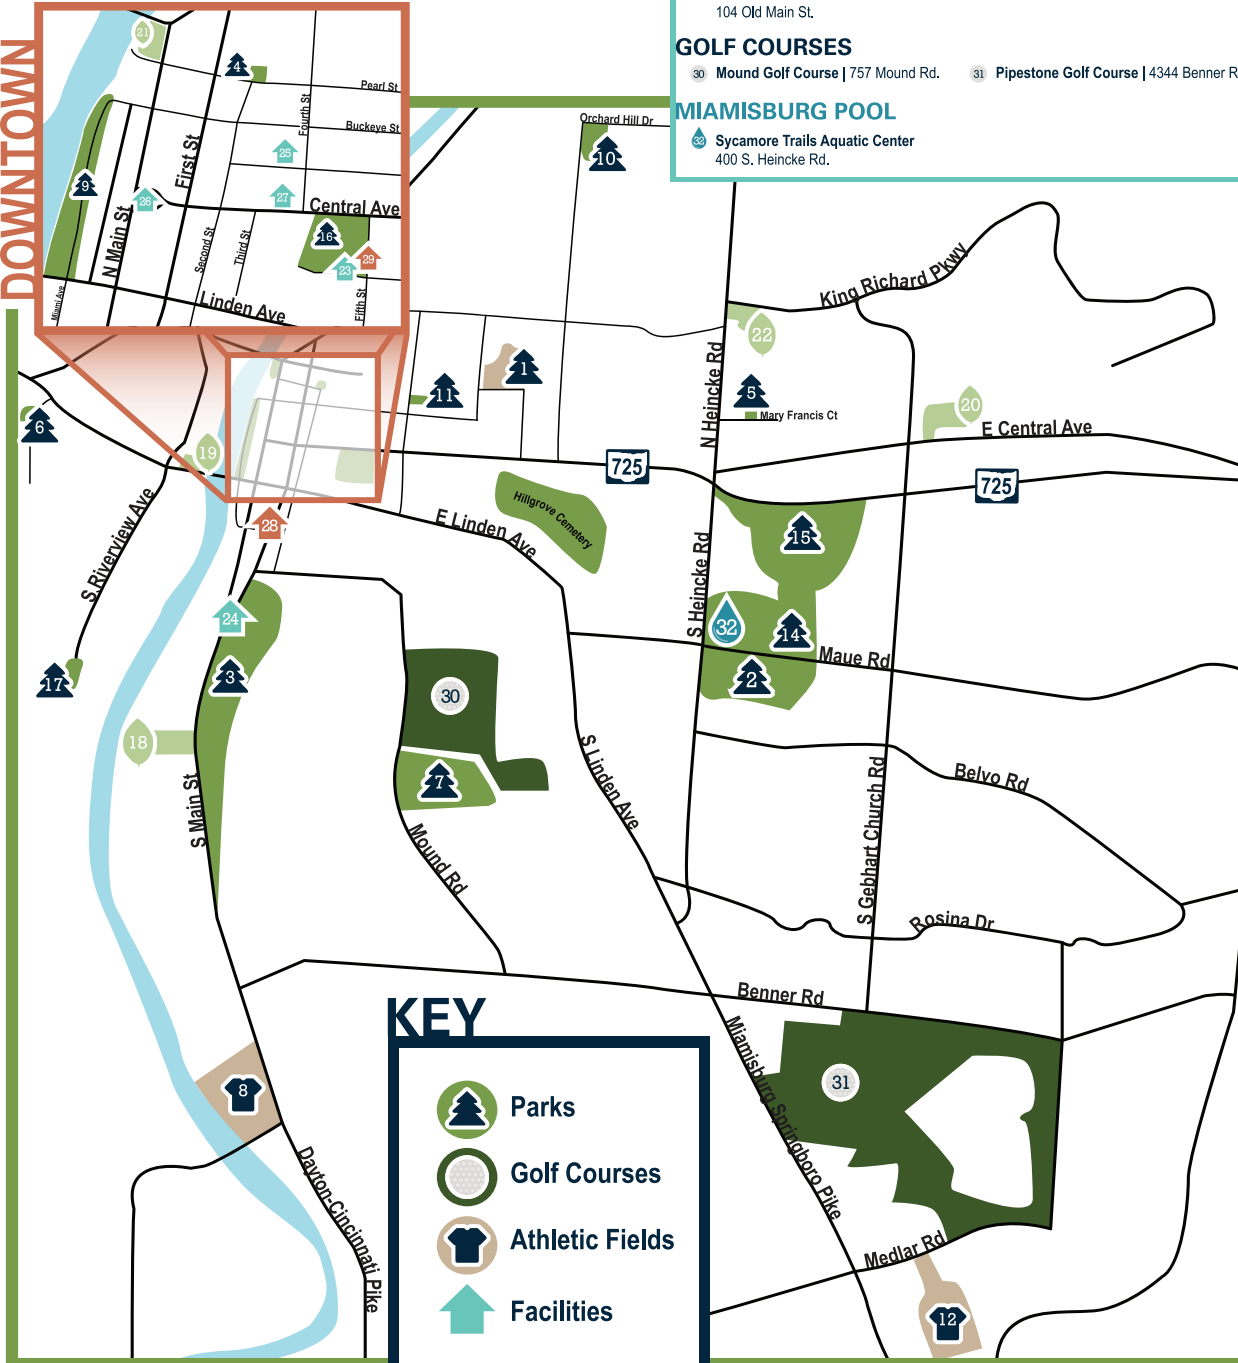

GREENSPACES

- | | |
|--|---|
| Bell Civic Park 1021 S. Main St. | Meadowlane Park
2025 Old Central Ave. |
| Case Landing
Linden & Riverview Ave. | Senior Parkway 25 W. Pearl St. |
| | Simms Park King Richard Pkwy. |

RECREATION LOCATIONS

- | | |
|--|---|
| Carnegie Center 426 E. Central Ave. | Market Square Building 4 N. Main St. |
| Community Park Learning Center
550 S. First St. | Miamisburg Community Center
305 E. Central Ave. |
| Miamisburg Community Center North
224 Maple Ave. | |

HISTORICAL LOCATIONS

- | | |
|--|---|
| Heritage Village:
Gebhart Tavern & Jacob Kercher Cabin
104 Old Main St. | History Center 35 S. Fifth St. |
|--|---|

GOLF COURSES

- | | |
|--|--|
| Mound Golf Course 757 Mound Rd. | Pipestone Golf Course 4344 Benner Rd. |
|--|--|

MIAMISBURG POOL

- | |
|---|
| Sycamore Trails Aquatic Center
400 S. Heincke Rd. |
|---|

DOWNTOWN

KEY

- Parks
- Golf Courses
- Athletic Fields
- Facilities

Parks Map