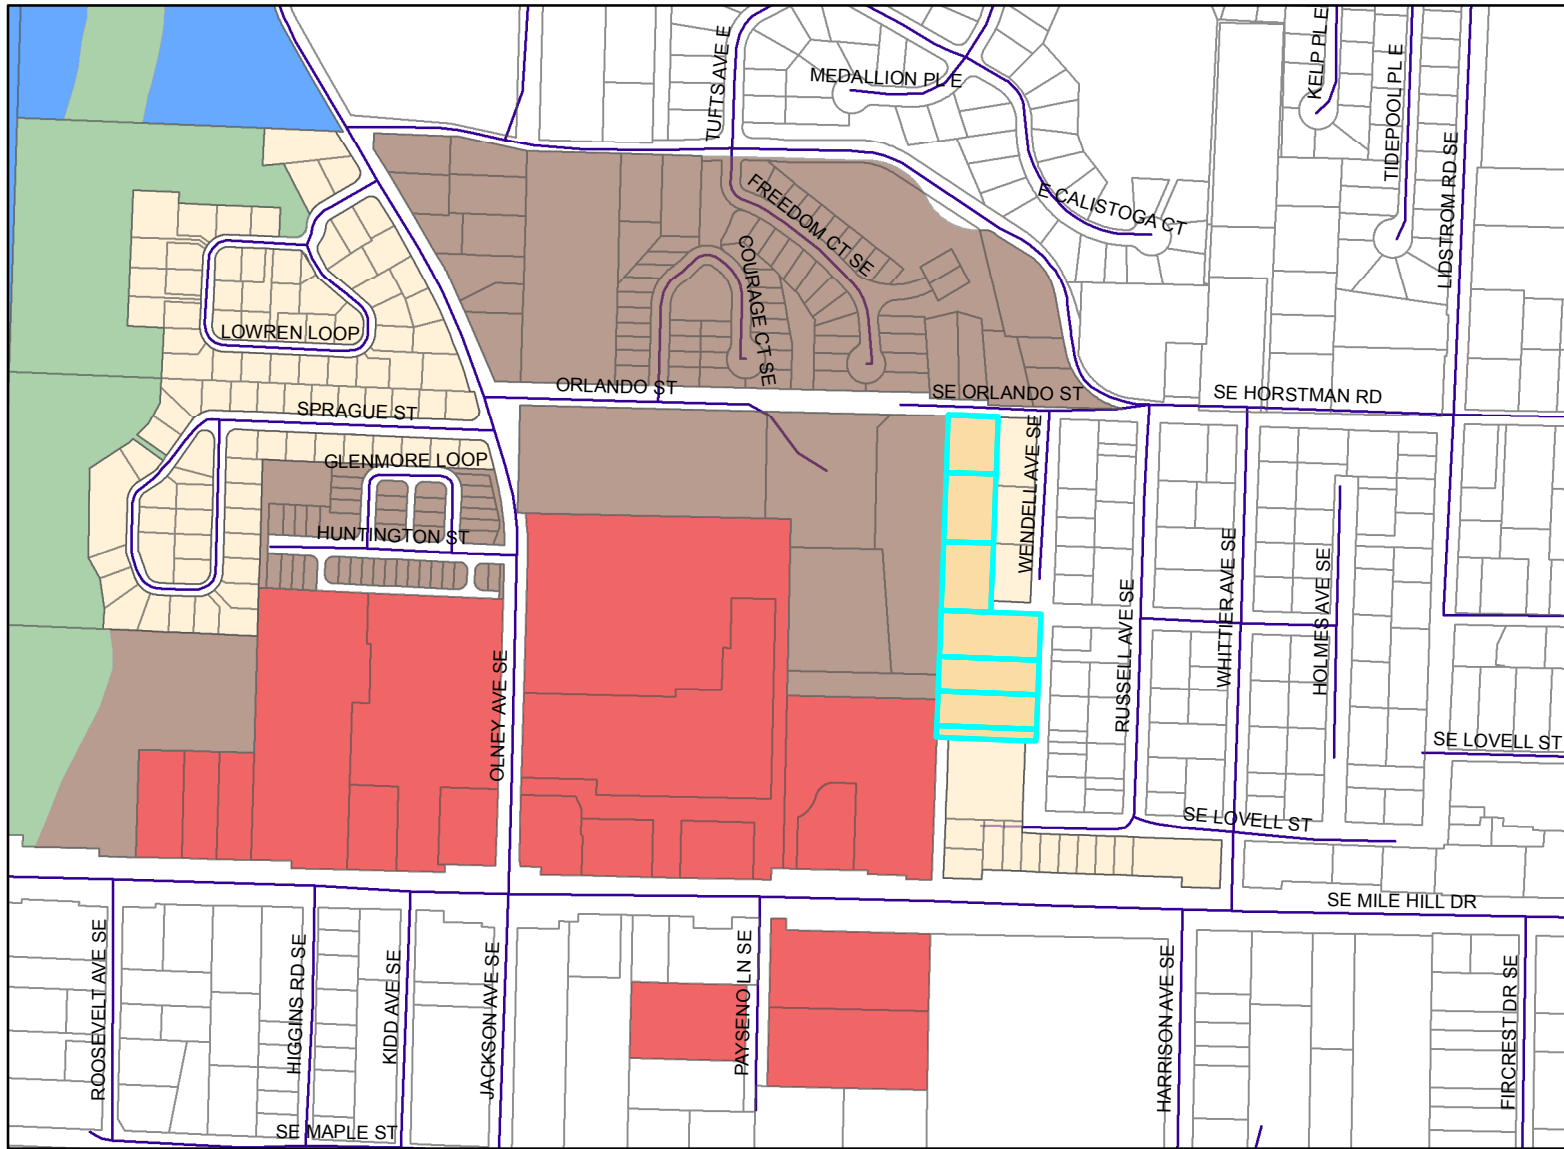

# Overlook Apartments Amendment Area

## Proposed Change from Residential Medium (R12) to Residential High (R20)

- Selected Parcels
- CF
- COM
- GB
- IND
- MXD
- R12
- R20
- R4.5
- R8