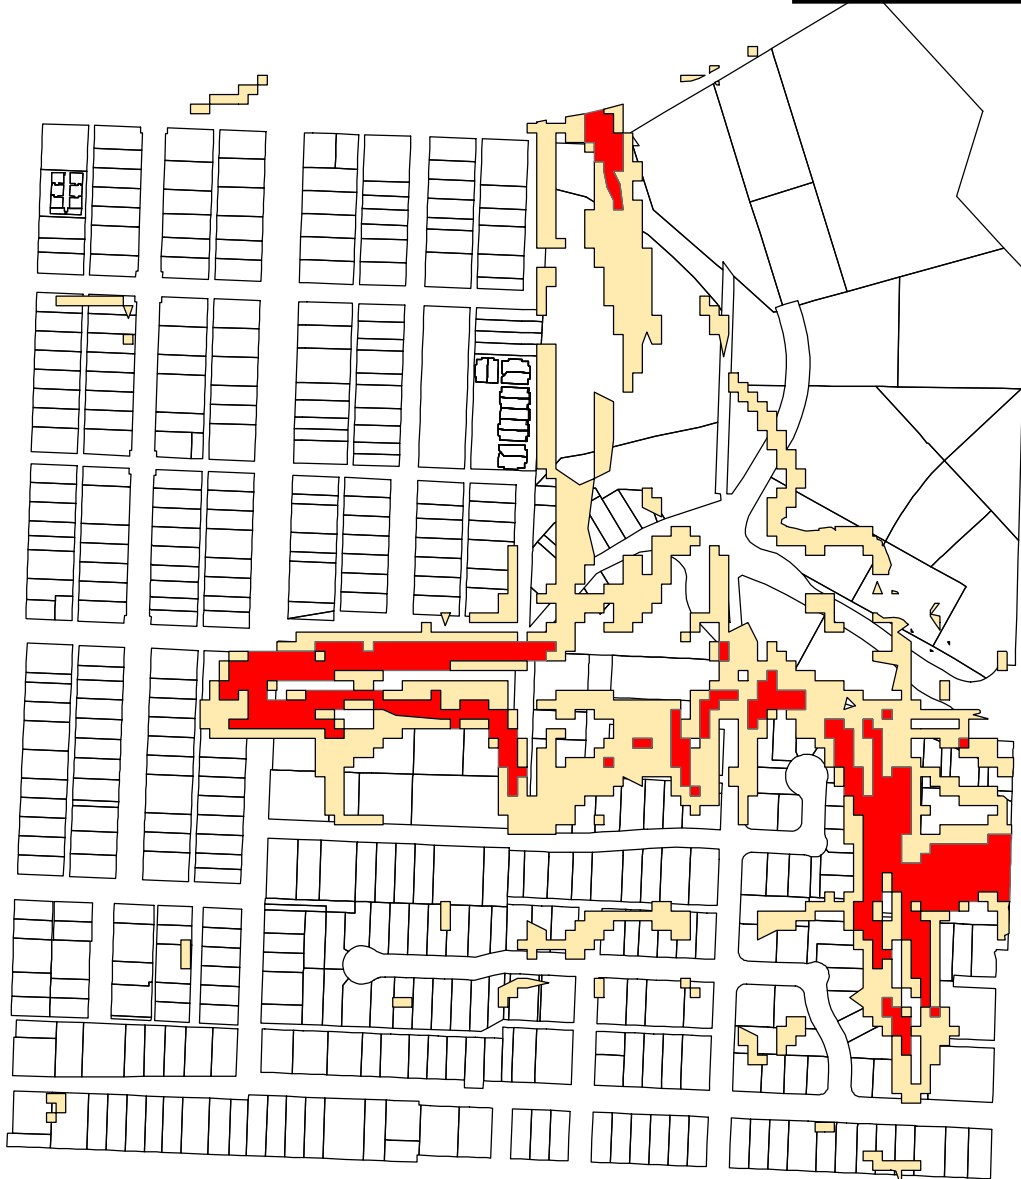

Steep Slopes Map

City of
Ruston
WASHINGTON

Legend

Steep Slopes

 20% - 40%

 40% - 100%

 Ruston Parcels

DISCLAIMER

The City of Ruston does not make any warranties or representations with regard to the accuracy of this map. No reliance should be placed upon this map for the location of any easements, street, road, highway, or boundary line or other matter shown on this map, and no liability is assumed by the City of Ruston for the correctness thereof.

Plotted on: 6.4.13, TEM
SOURCE: City of Ruston
Planning Department, 2013