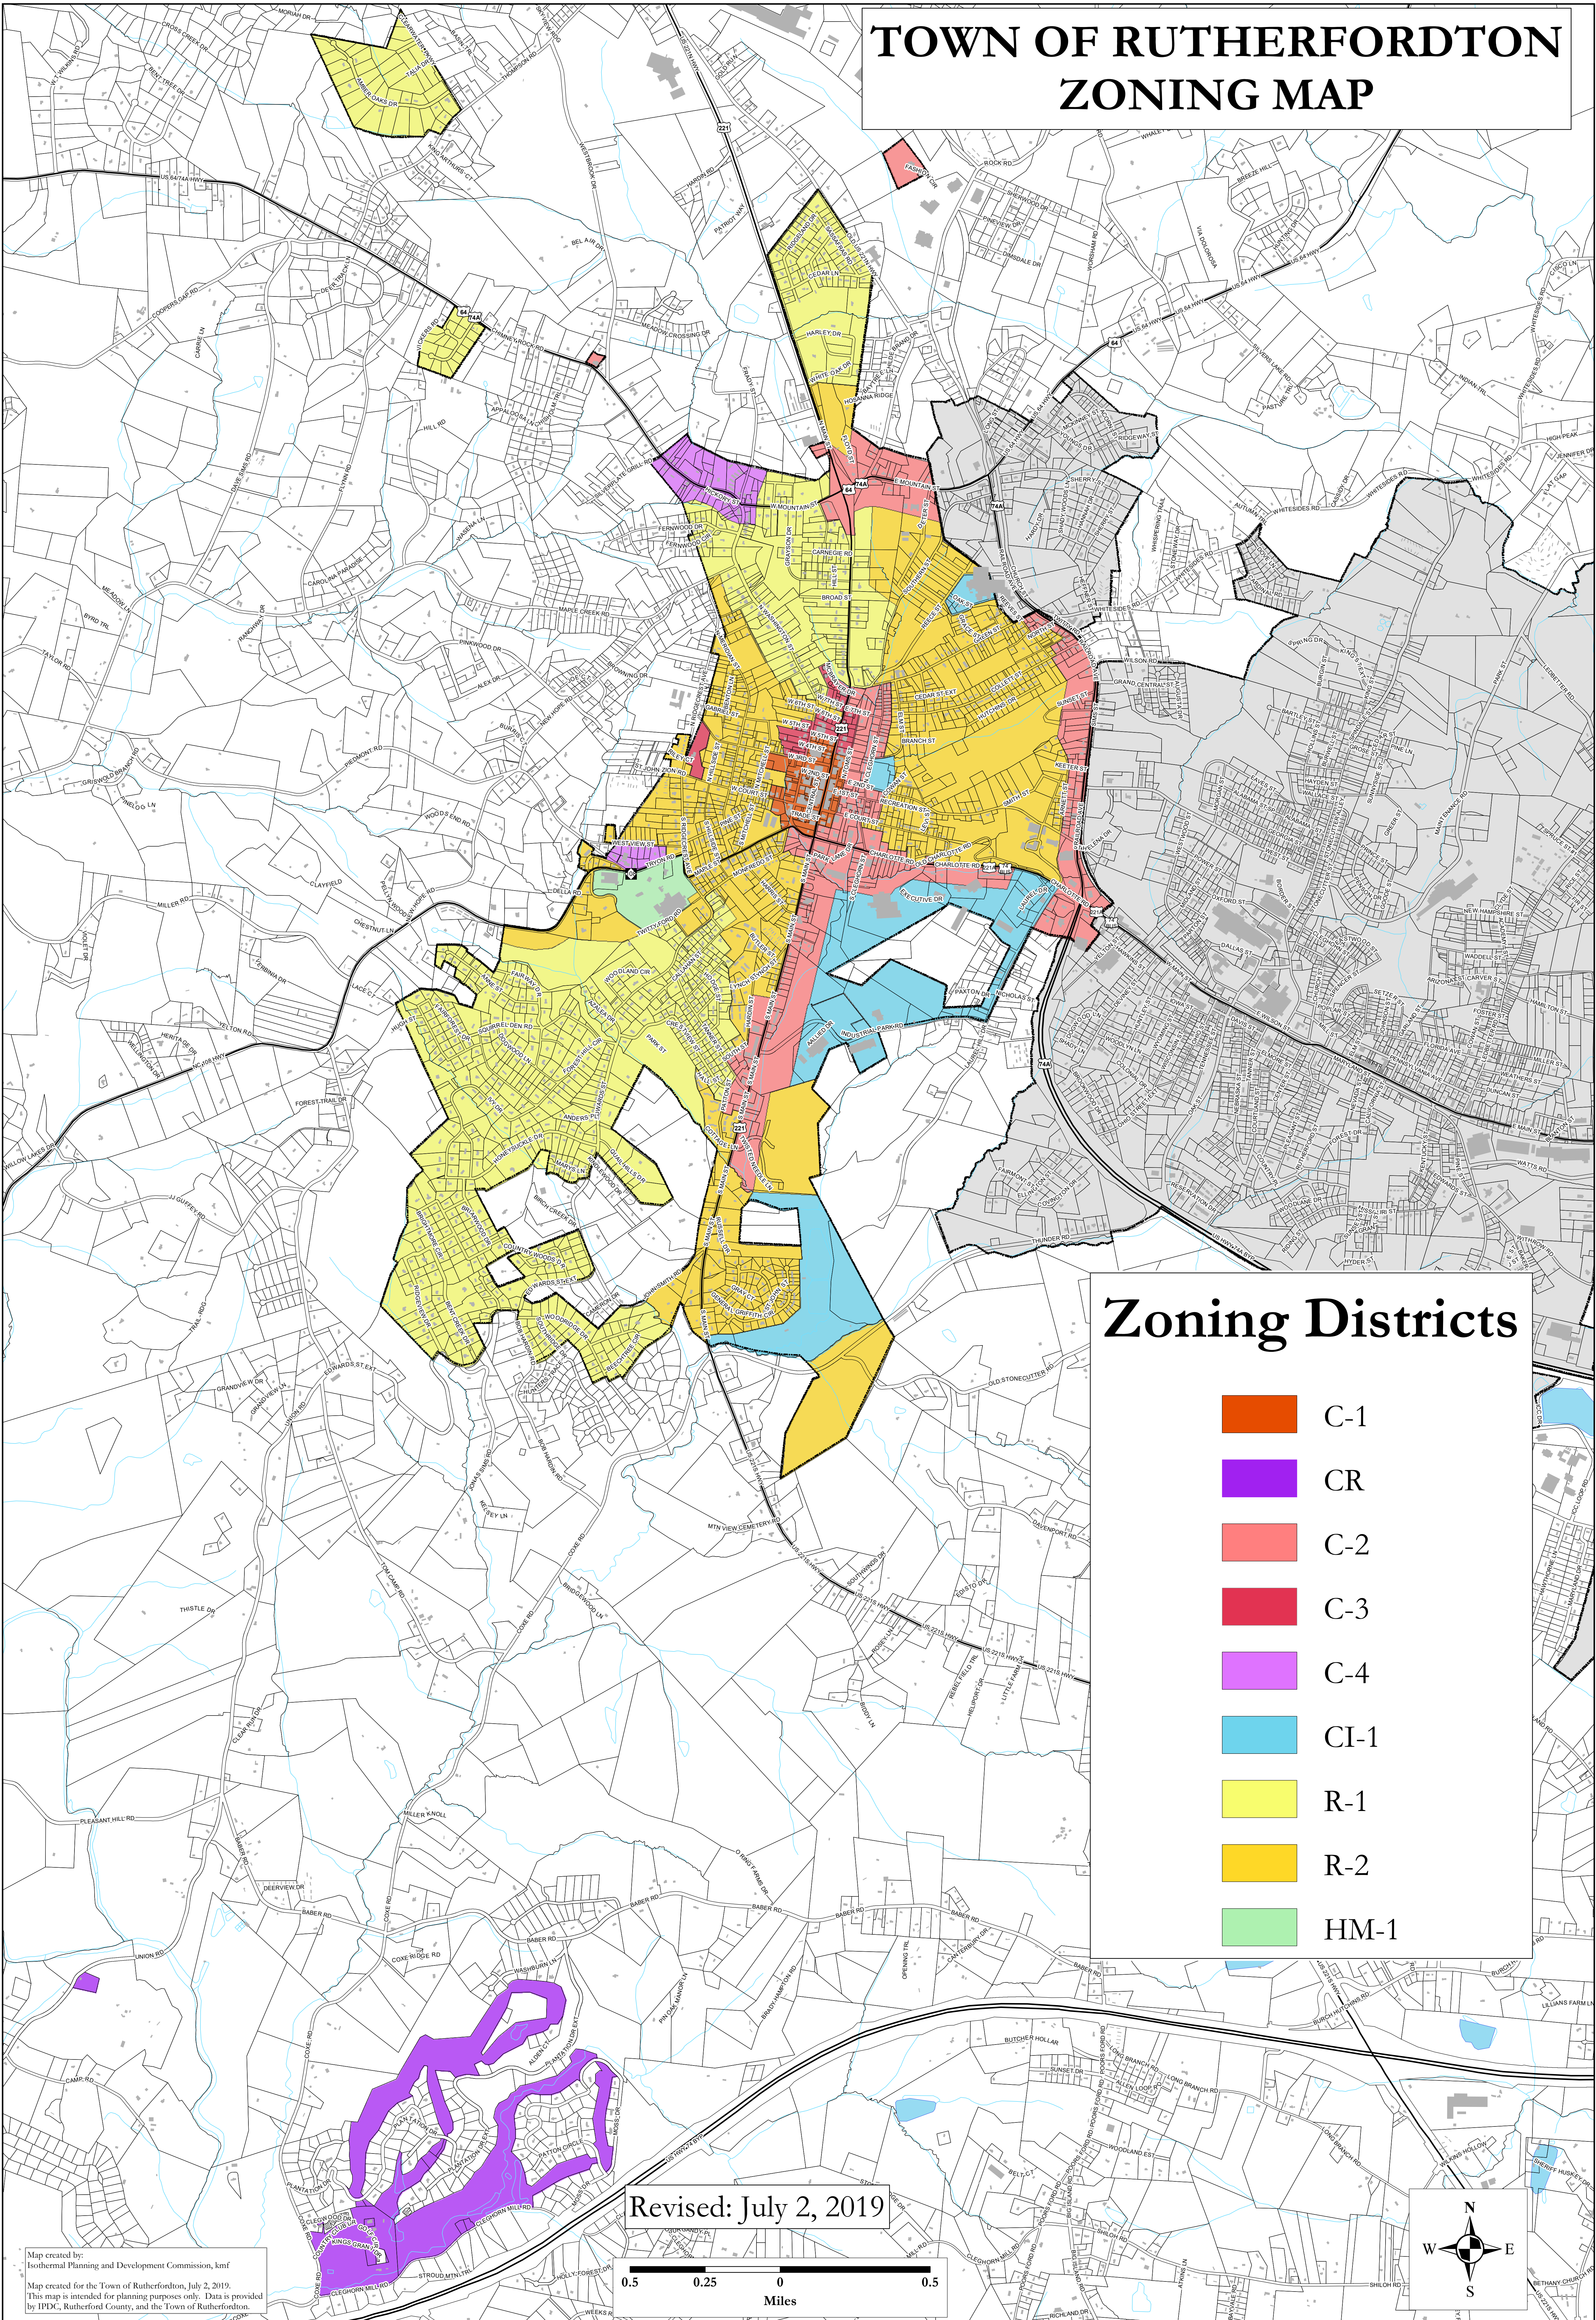

TOWN OF RUTHERFORDTON ZONING MAP

Zoning Districts

- C-1
- CR
- C-2
- C-3
- C-4
- CI-1
- R-1
- R-2
- HM-1

Revised: July 2, 2019