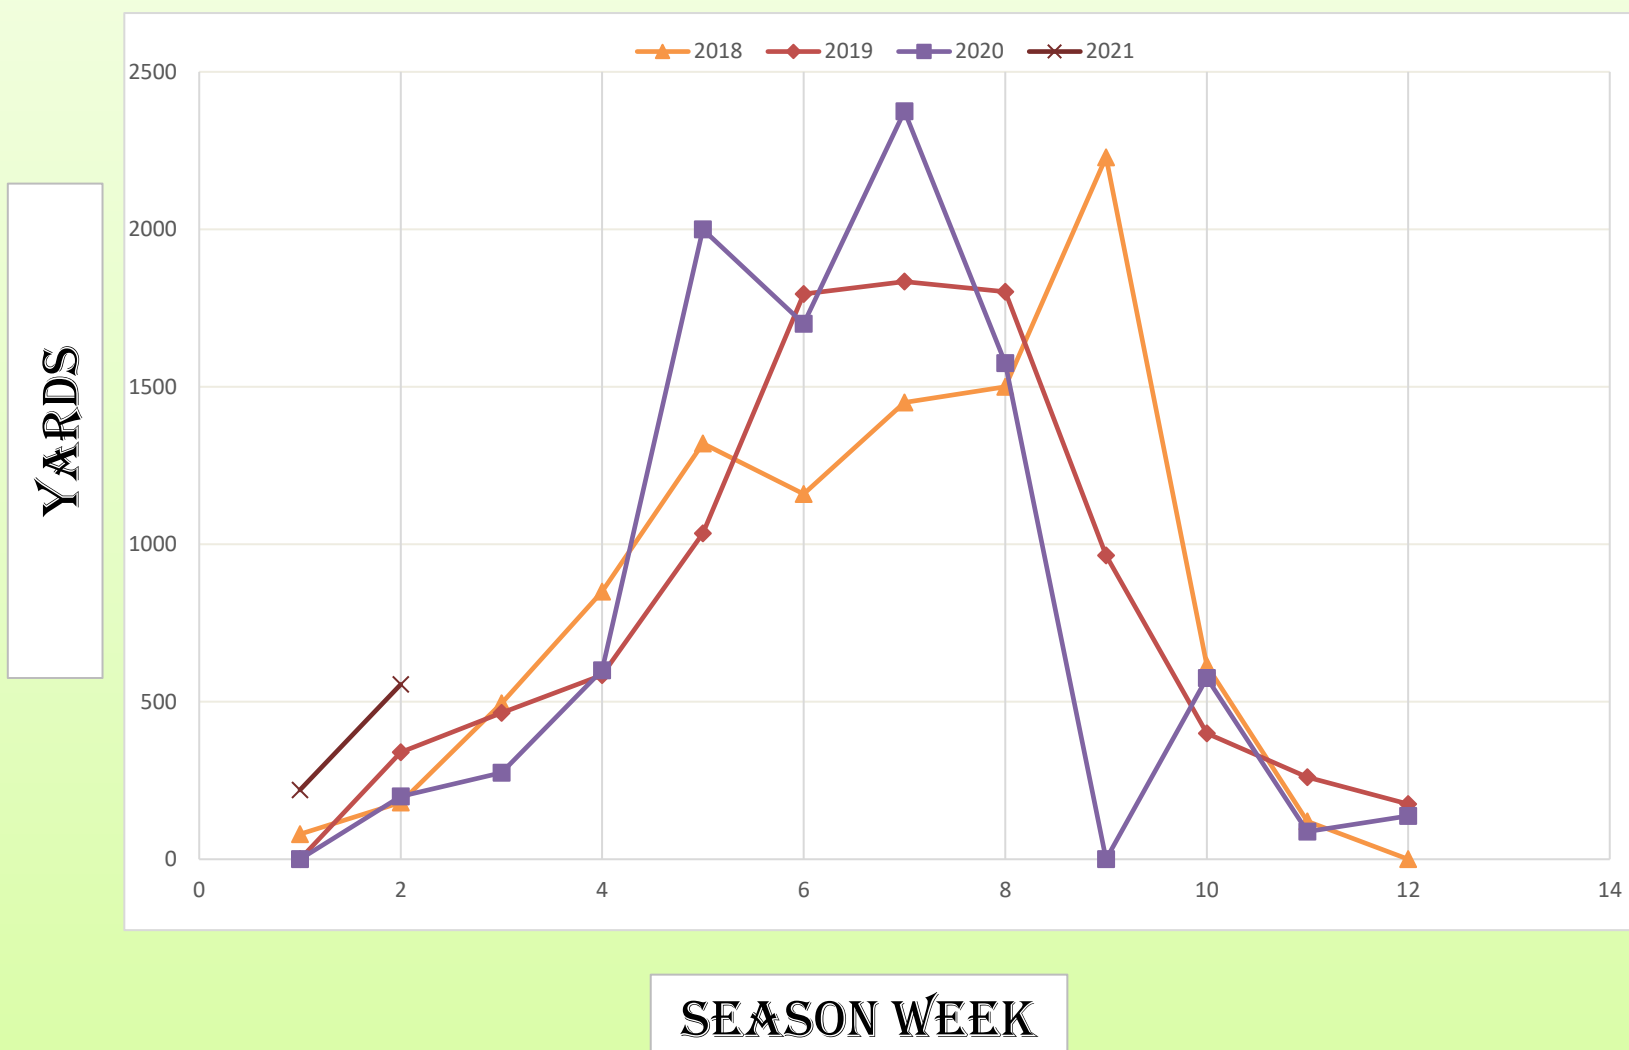

WEEKLY LEAF COLLECTION DATA

LEAF COLLECTION DATA: BY YEAR