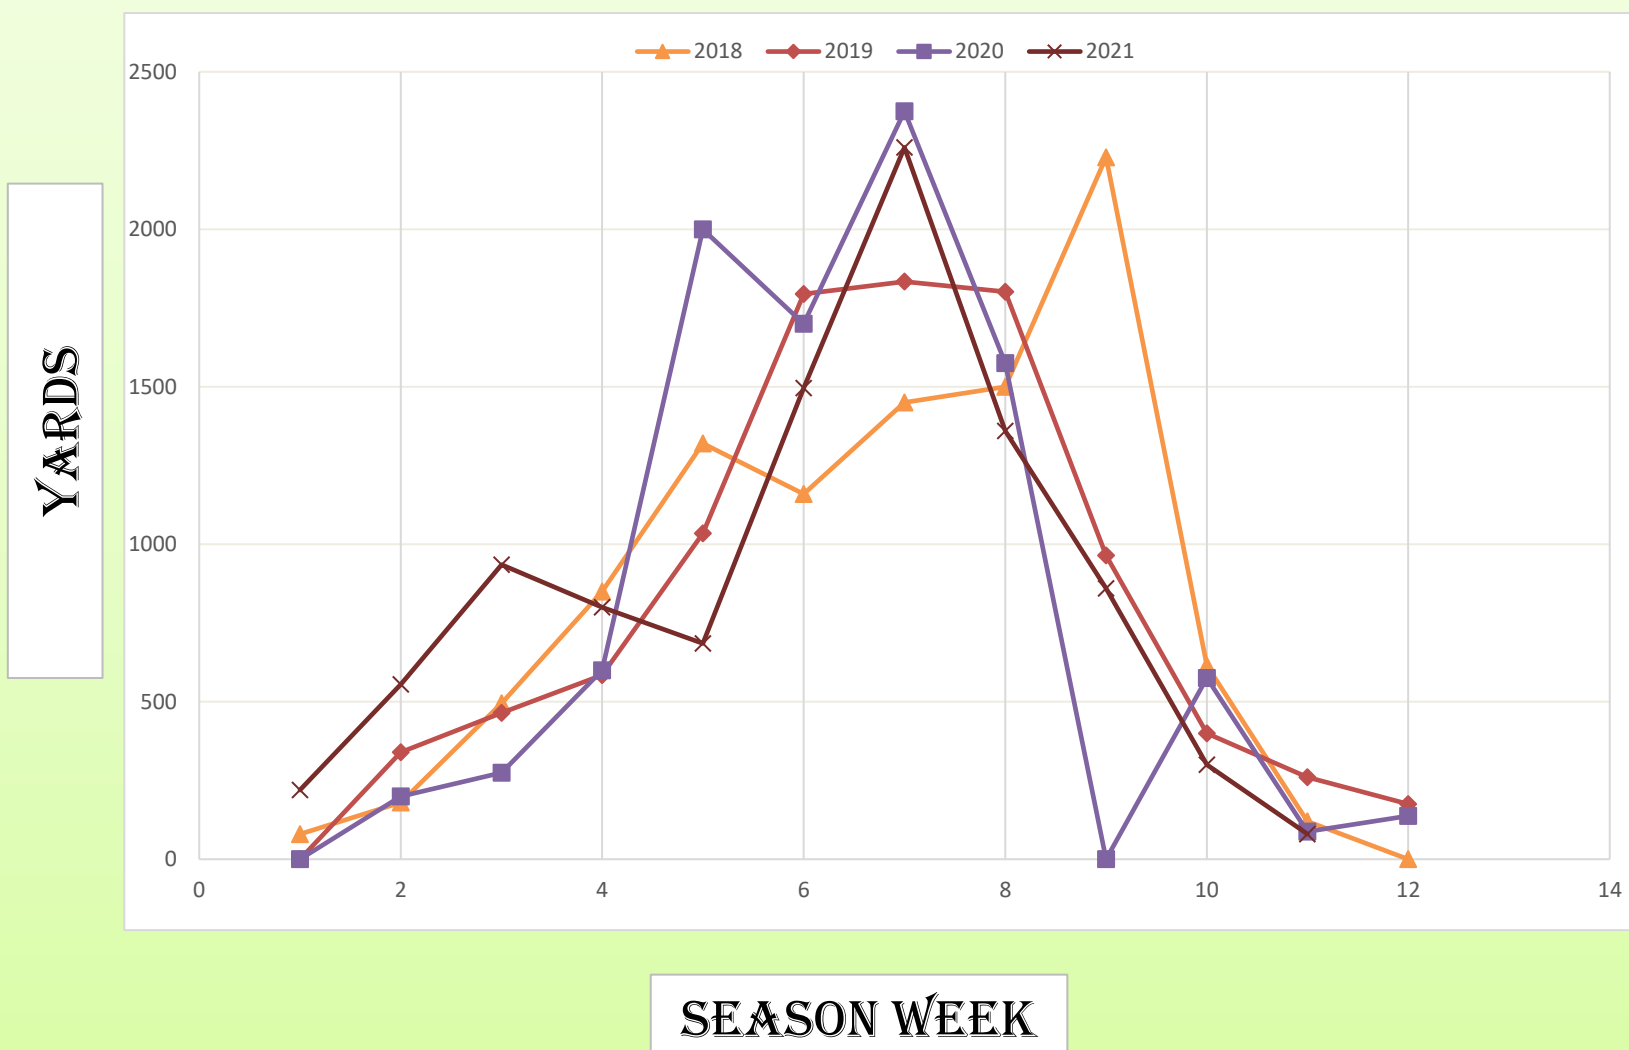

# WEEKLY LEAF COLLECTION DATA

## LEAF COLLECTION DATA: BY YEAR