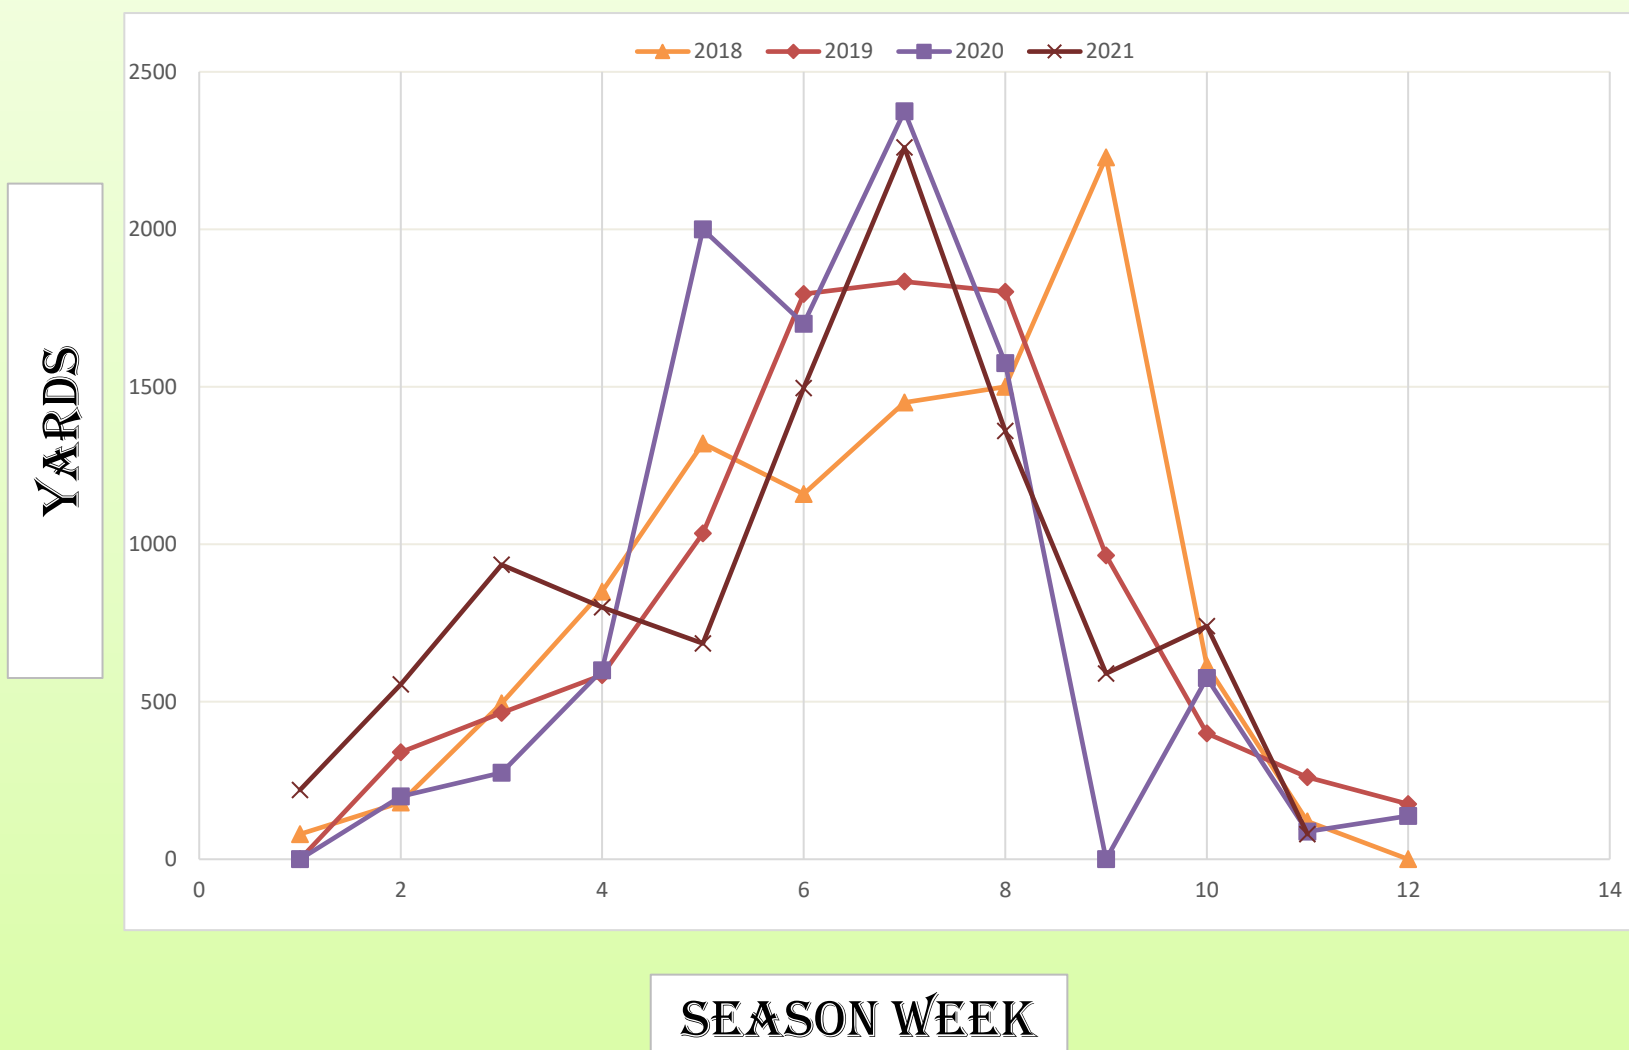

# WEEKLY LEAF COLLECTION DATA

## LEAF COLLECTION DATA: BY YEAR