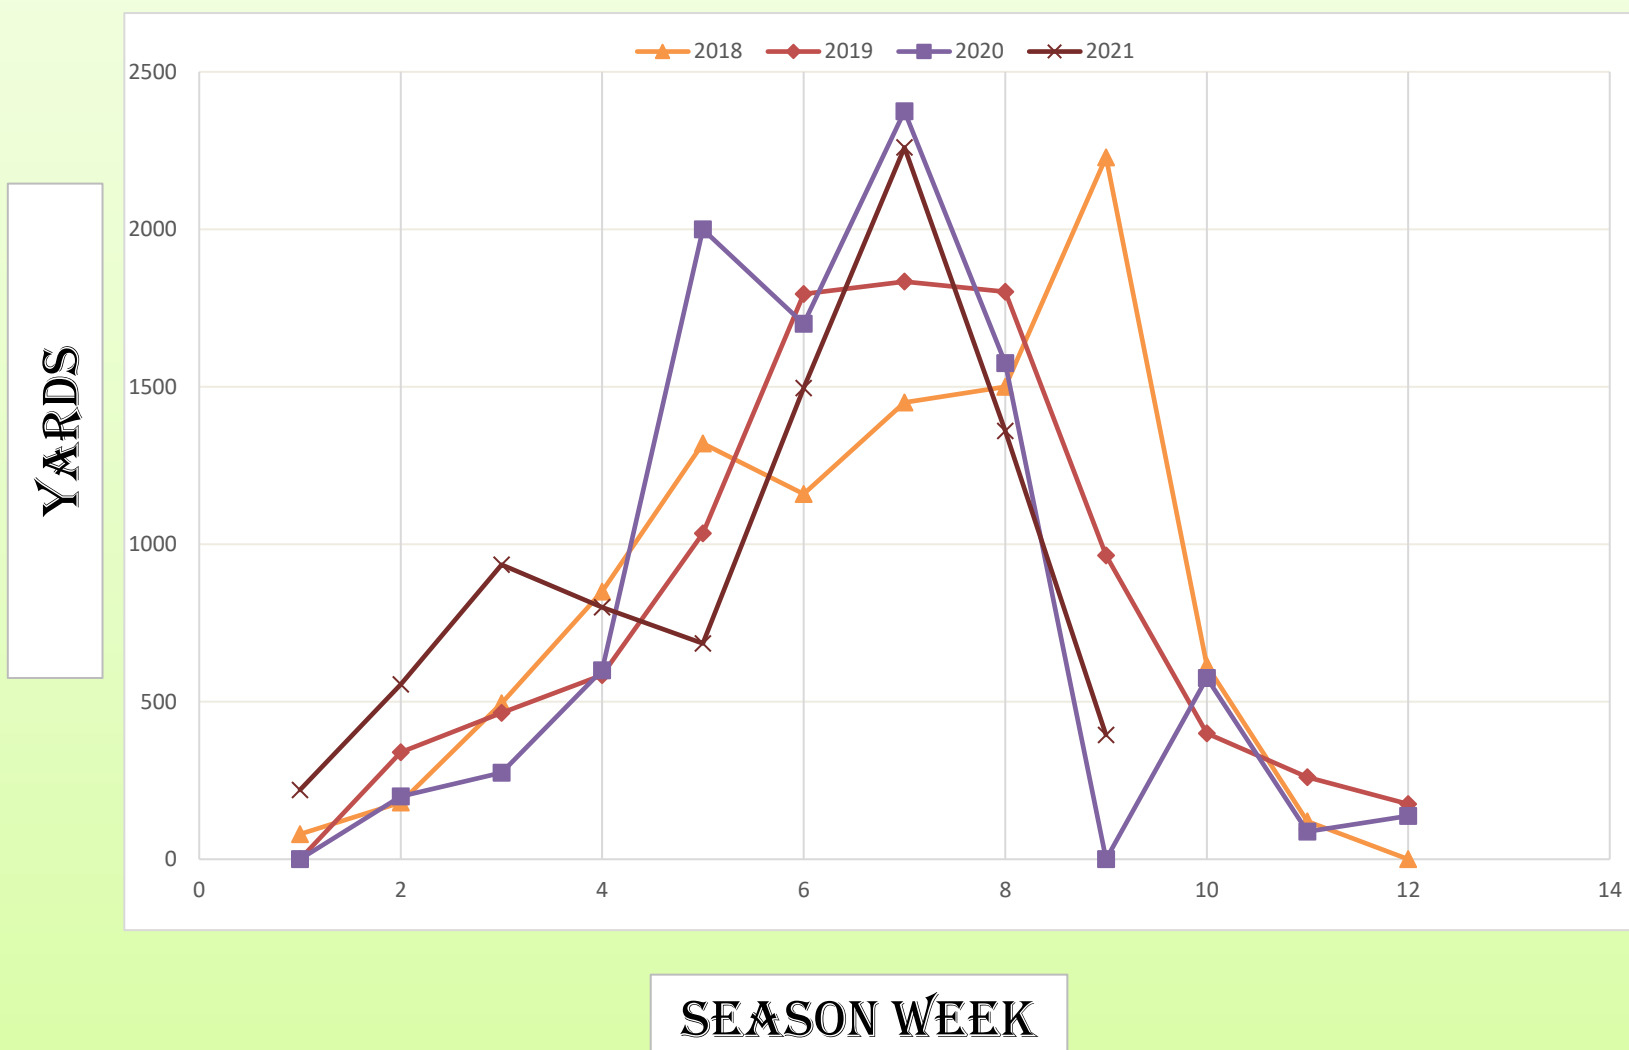

# WEEKLY LEAF COLLECTION DATA

## LEAF COLLECTION DATA: BY YEAR