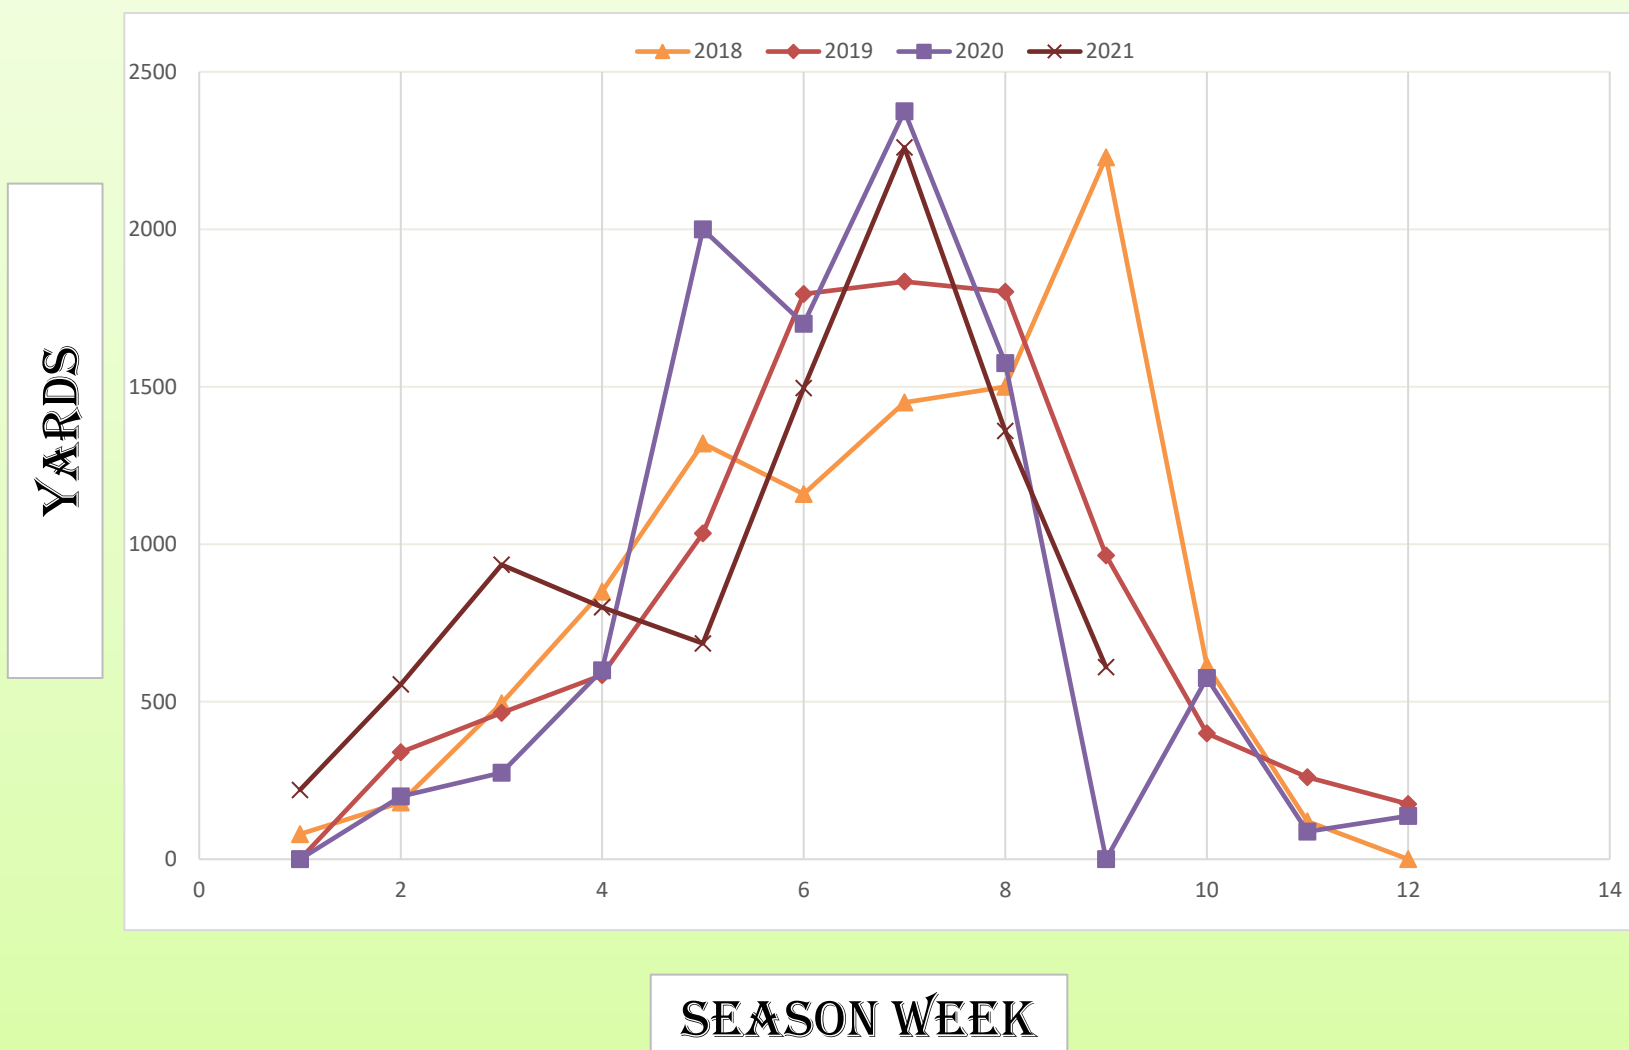

WEEKLY LEAF COLLECTION DATA

LEAF COLLECTION DATA: BY YEAR