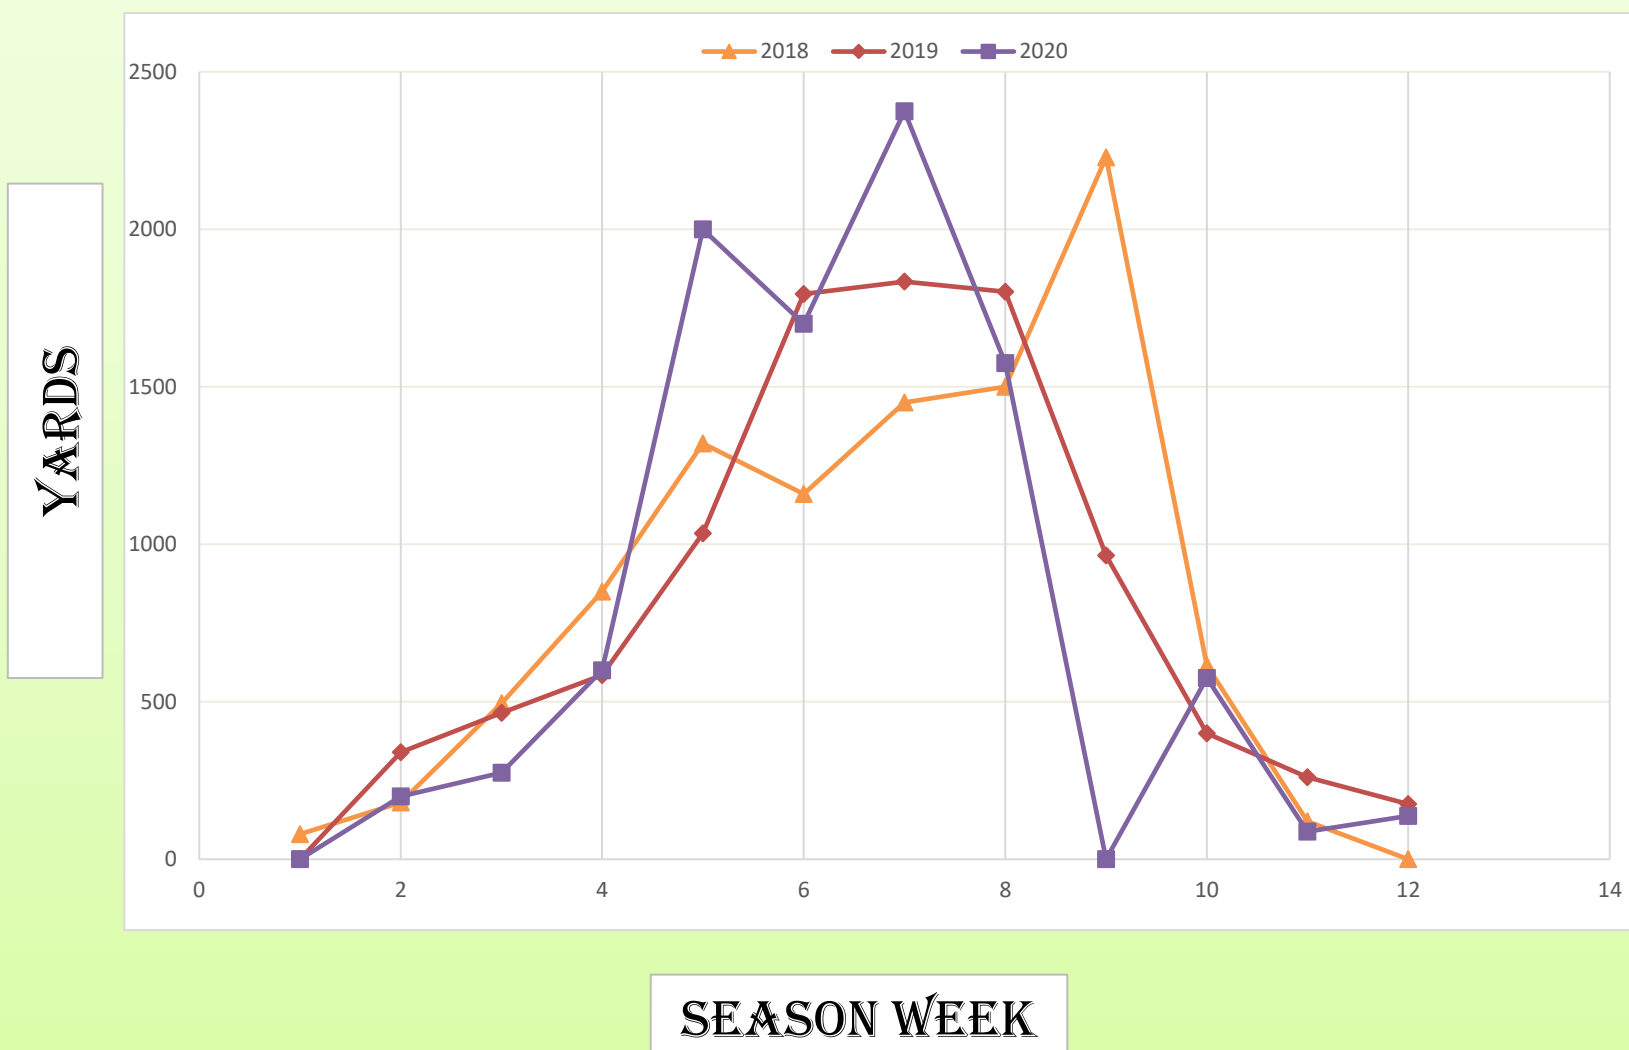

WEEKLY LEAF COLLECTION DATA

LEAF COLLECTION DATA: BY YEAR