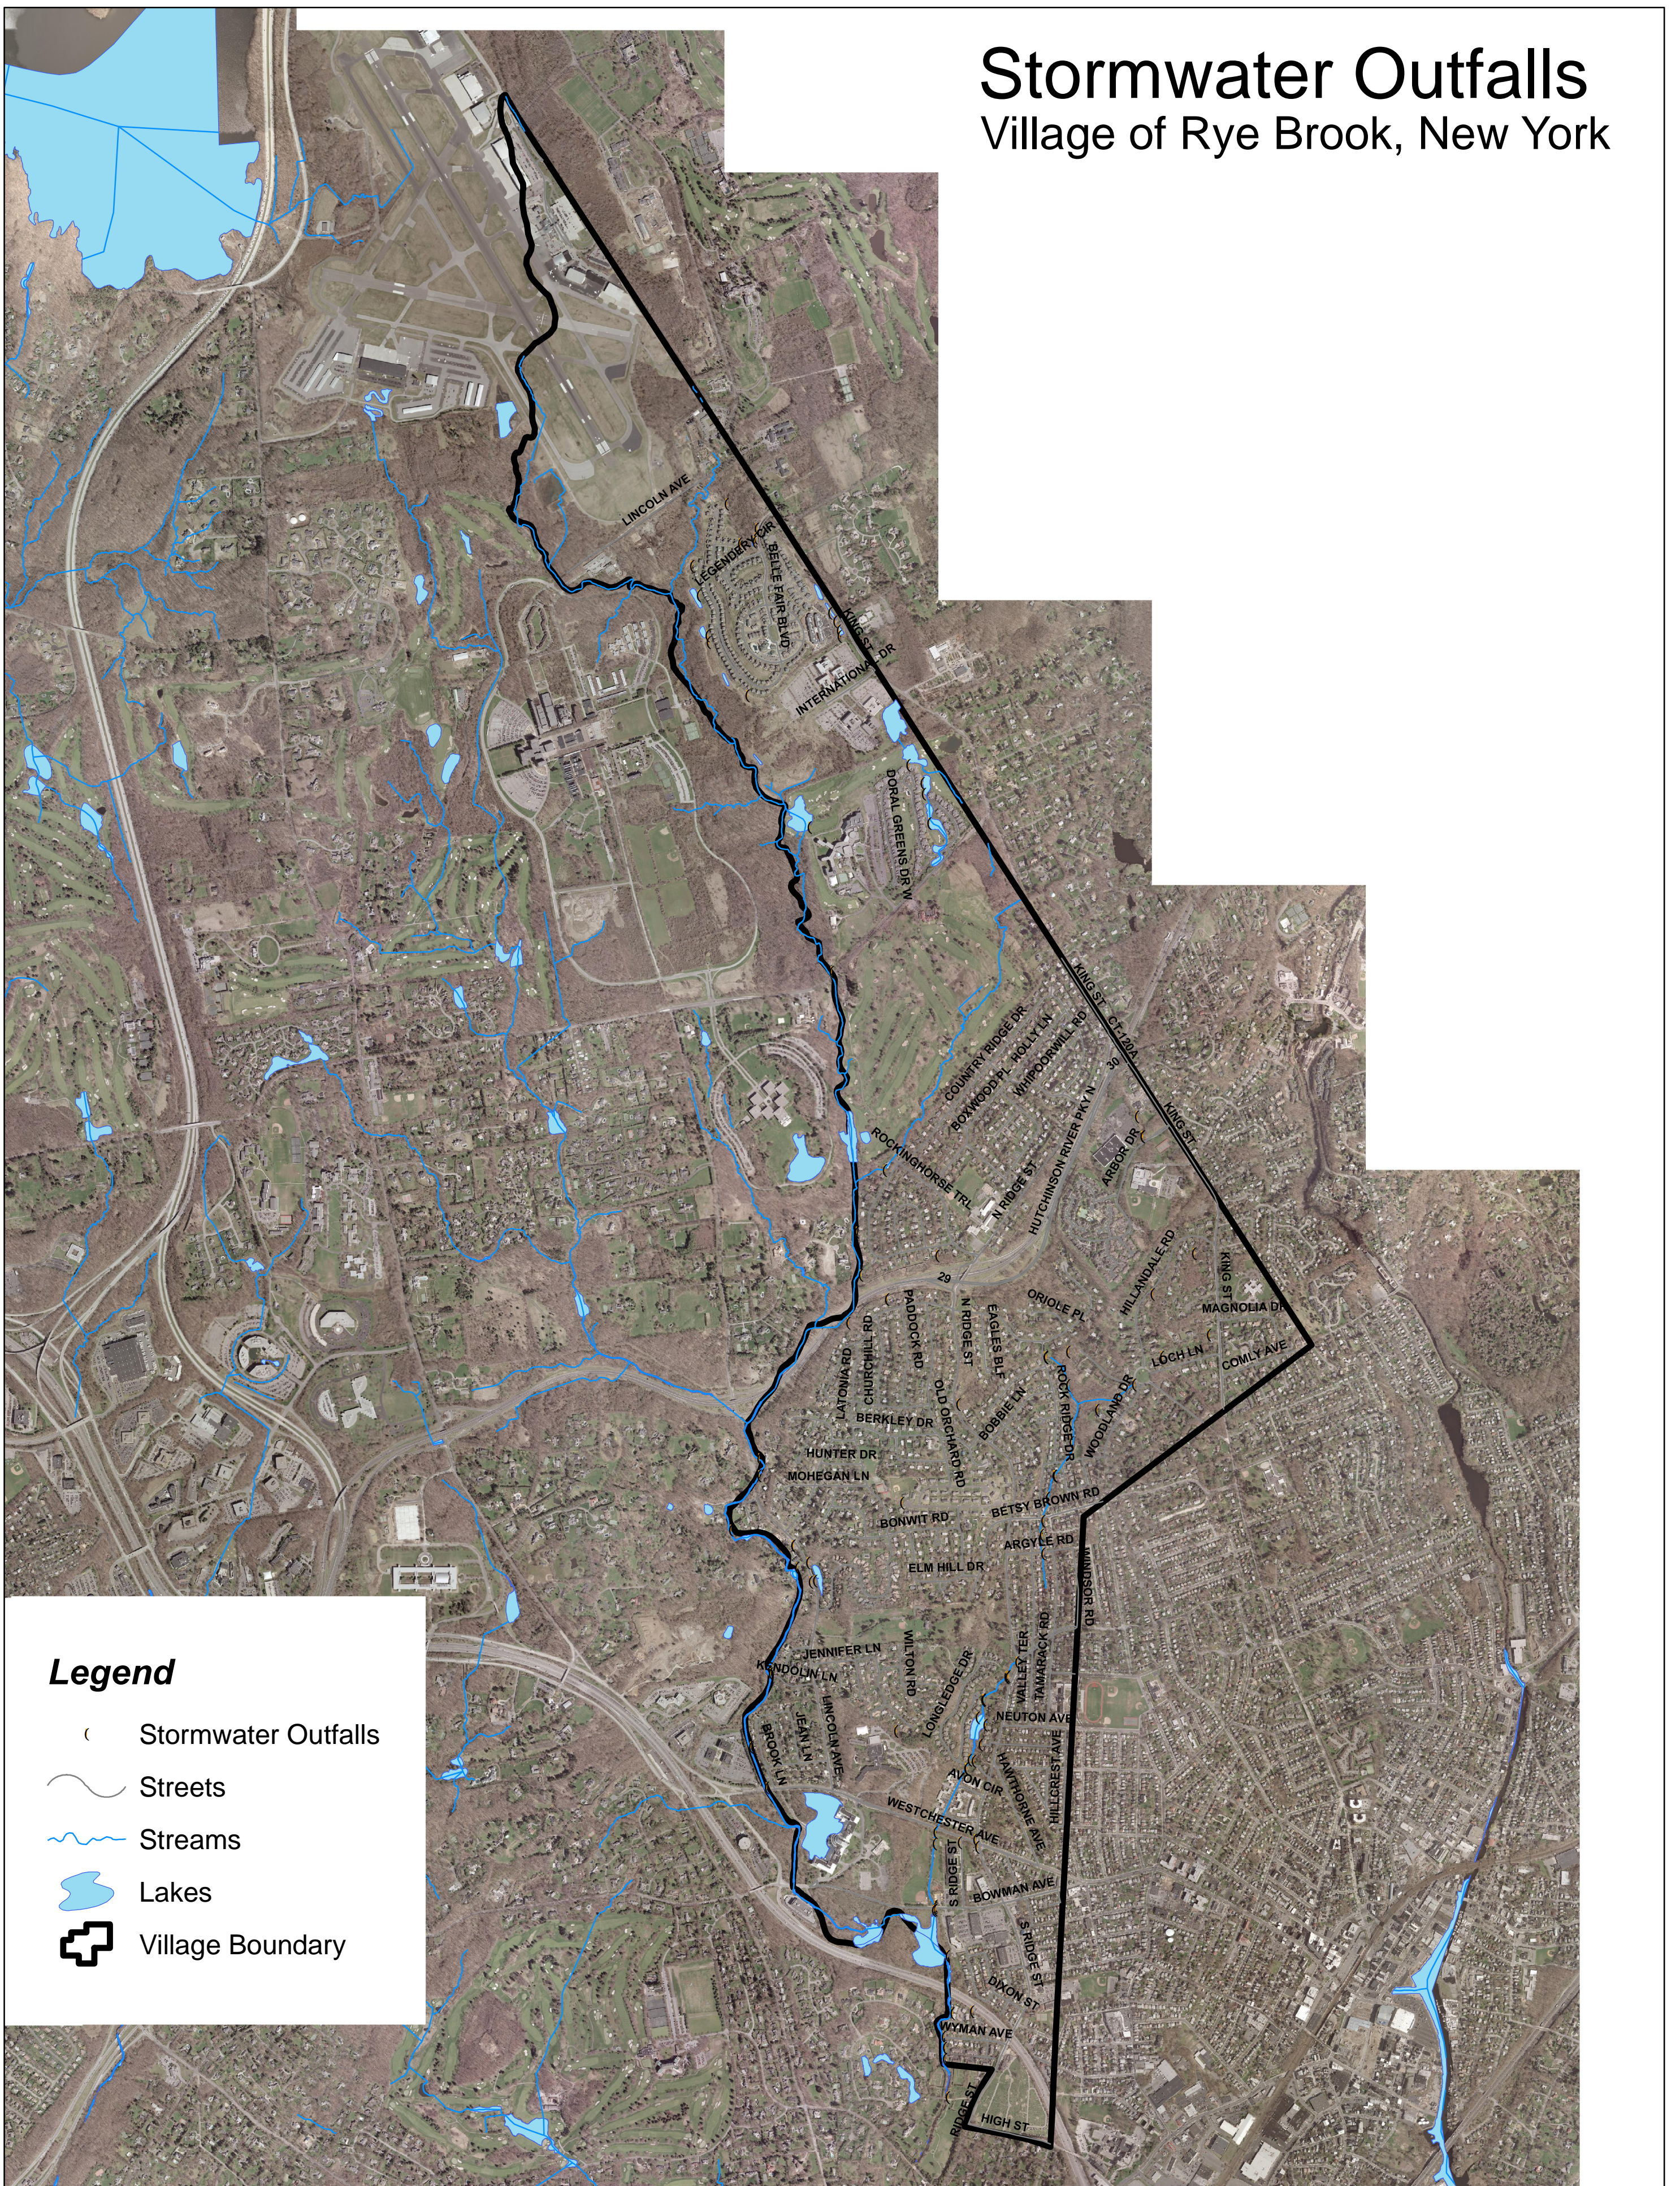

Stormwater Outfalls

Village of Rye Brook, New York

Legend

-  Stormwater Outfalls
-  Streets
-  Streams
-  Lakes
-  Village Boundary