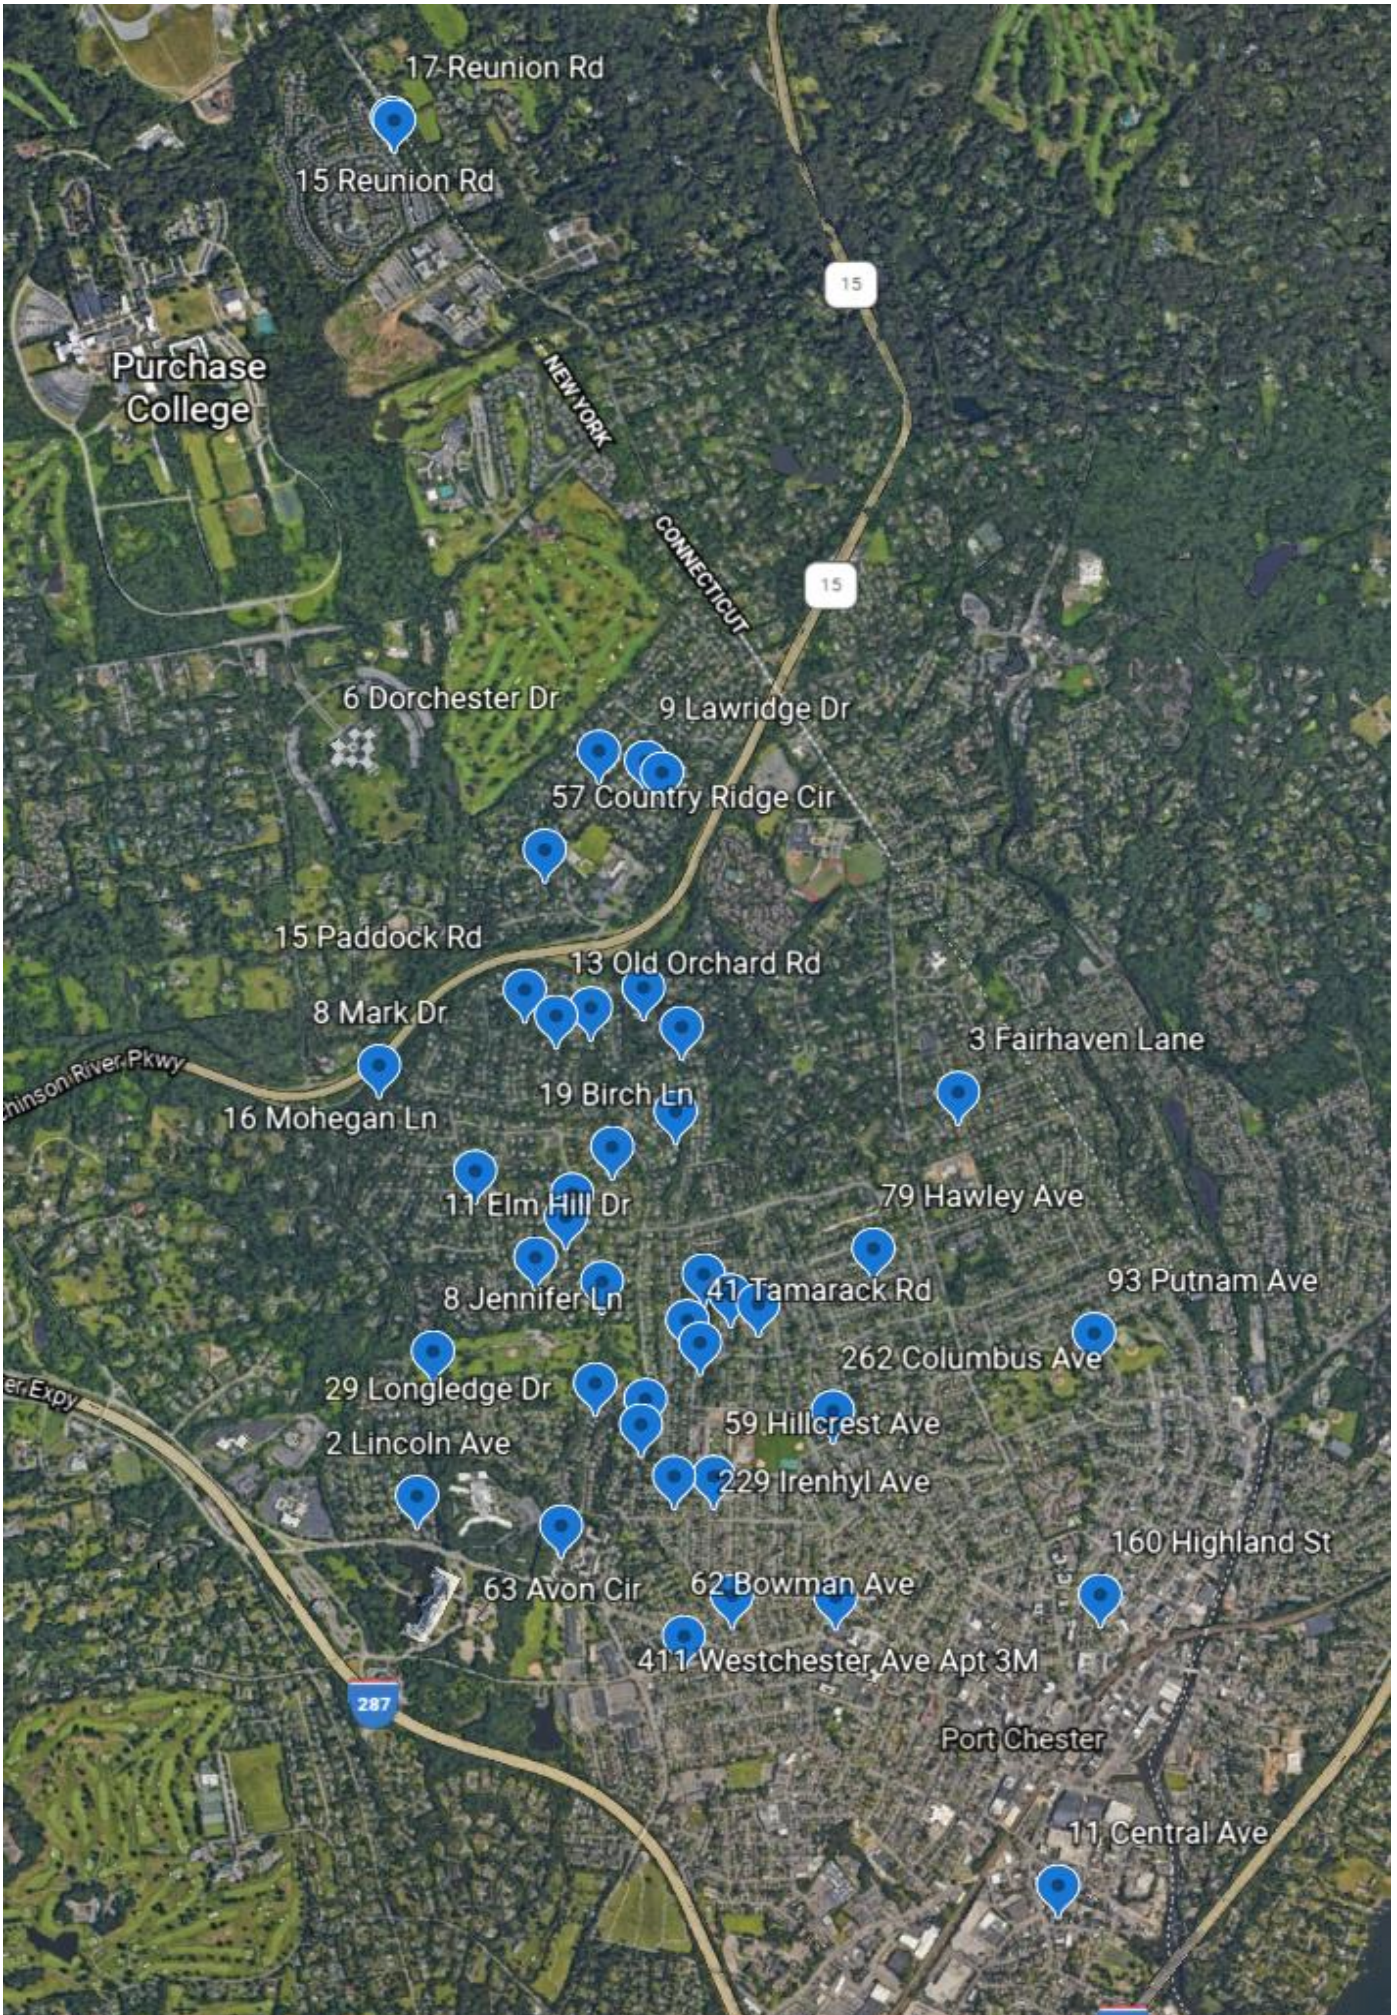

17 Reunion Rd

15 Reunion Rd

Purchase College

NEW YORK
CONNECTICUT

15

15

6 Dorchester Dr

9 Lawridge Dr

57 Country Ridge Cir

15 Paddock Rd

13 Old Orchard Rd

8 Mark Dr

3 Fairhaven Lane

Shinon River Pkwy

16 Mohegan Ln

19 Birch Ln

11 Elm Hill Dr

79 Hawley Ave

8 Jennifer Ln

41 Tamarack Rd

93 Putnam Ave

29 Longledge Dr

262 Columbus Ave

2 Lincoln Ave

59 Hillcrest Ave

229 Irenhyl Ave

er Expy

287

63 Avon Cir

62 Bowman Ave

160 Highland St

411 Westchester Ave Apt 3M

Port Chester

11 Central Ave