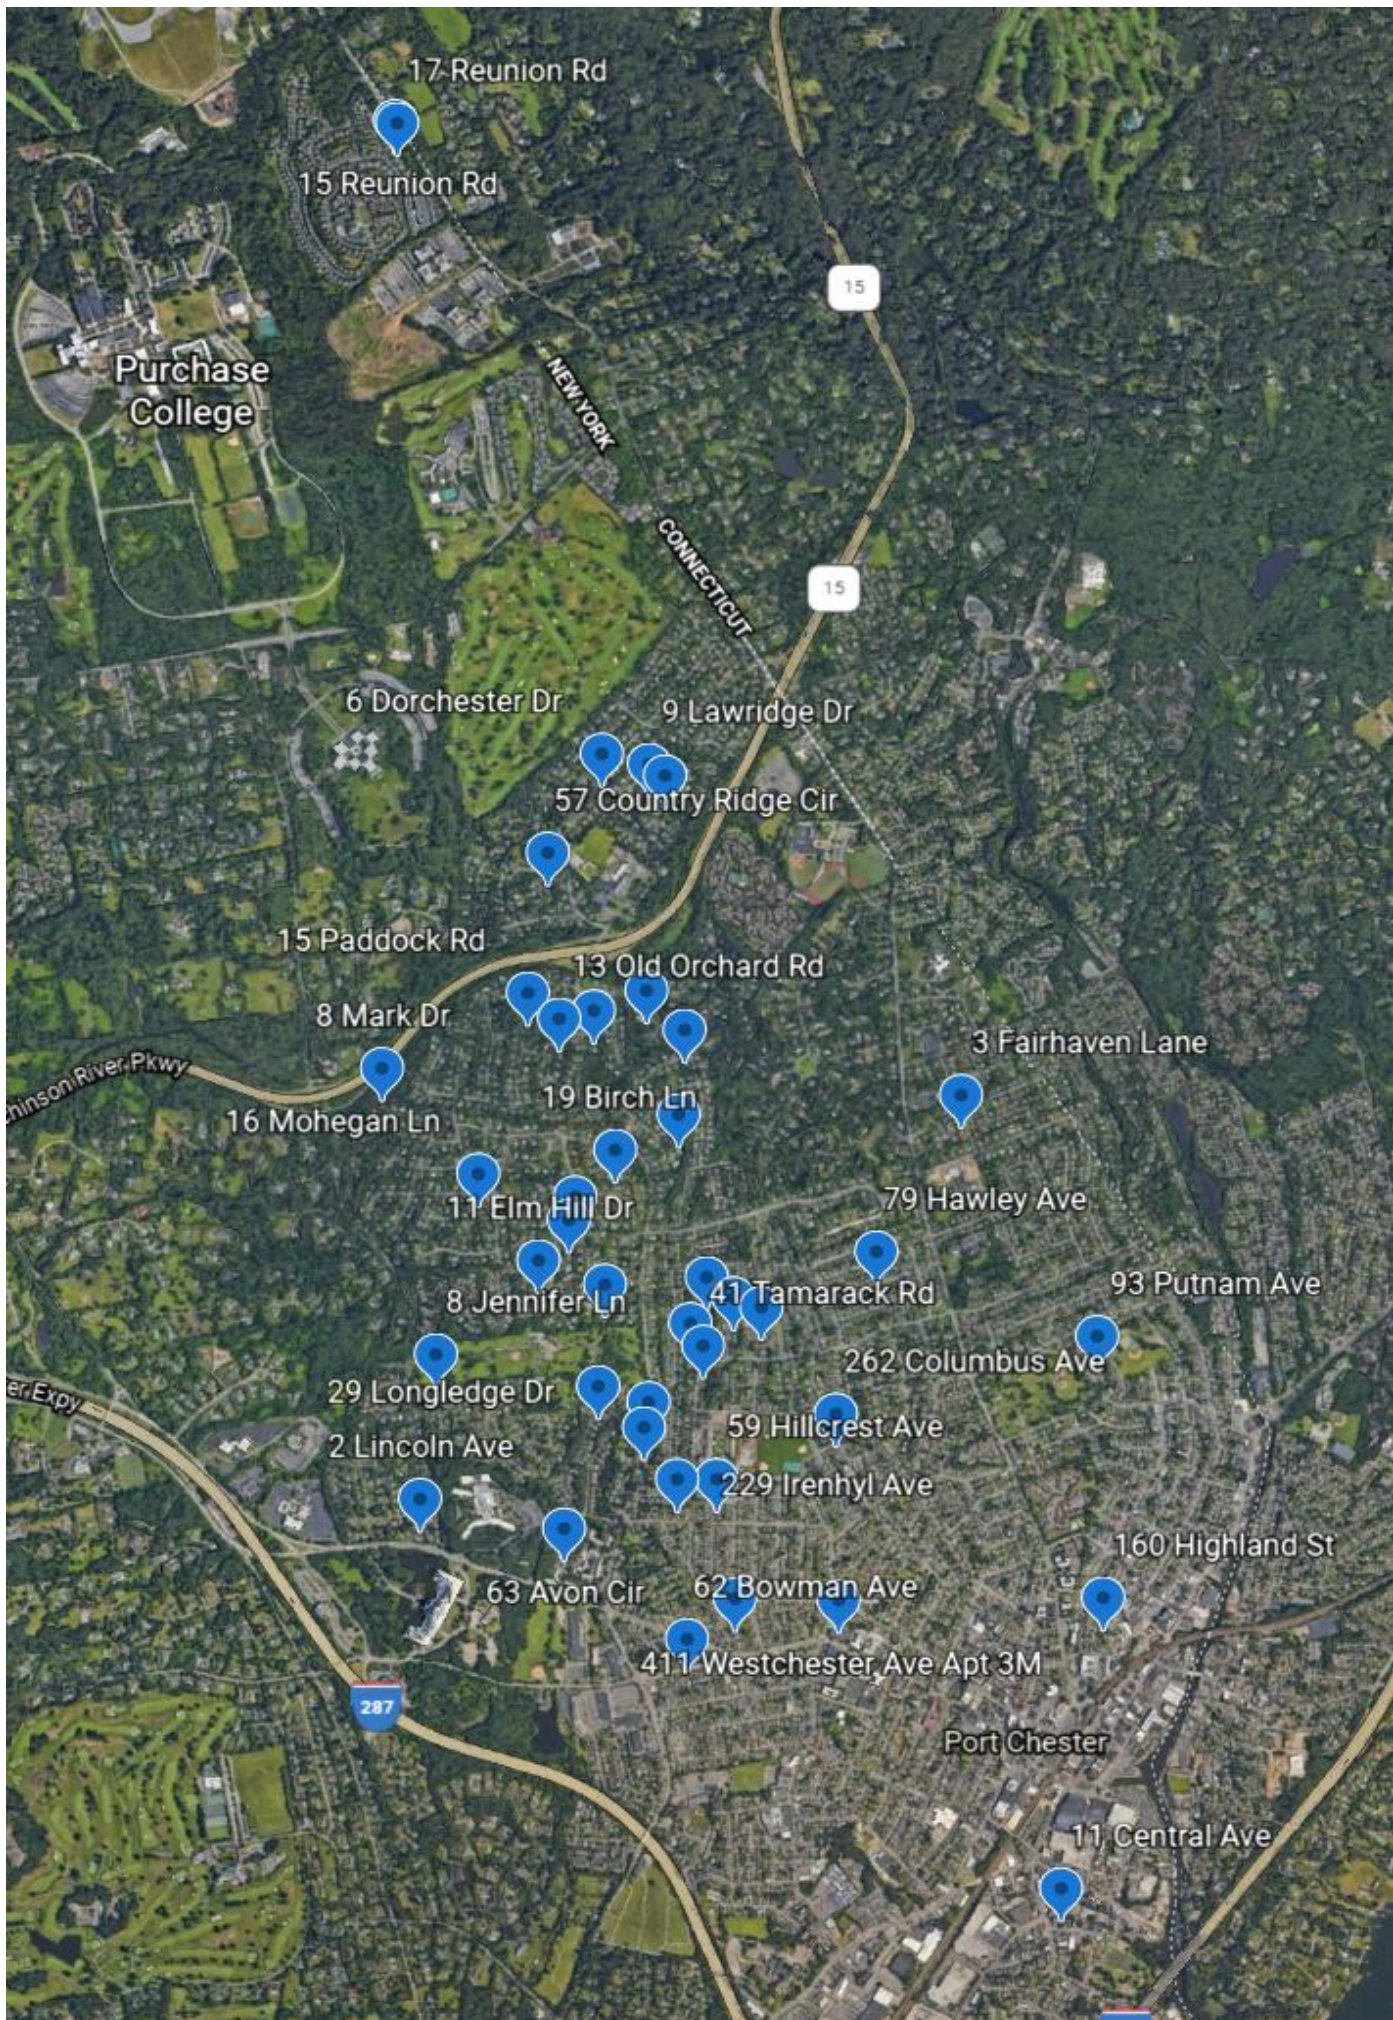

17 Reunion Rd

15 Reunion Rd

Purchase College

NEW YORK

CONNECTICUT

15

15

6 Dorchester Dr

9 Lawridge Dr

57 Country Ridge Cir

15 Paddock Rd

13 Old Orchard Rd

8 Mark Dr

3 Fairhaven Lane

16 Mohegan Ln

19 Birch Ln

11 Elm Hill Dr

79 Hawley Ave

8 Jennifer Ln

41 Tamarack Rd

93 Putnam Ave

29 Longledge Dr

262 Columbus Ave

2 Lincoln Ave

59 Hillcrest Ave

229 Irenhyl Ave

160 Highland St

63 Avon Cir

62 Bowman Ave

411 Westchester Ave Apt 3M

Port Chester

11 Central Ave

287

190