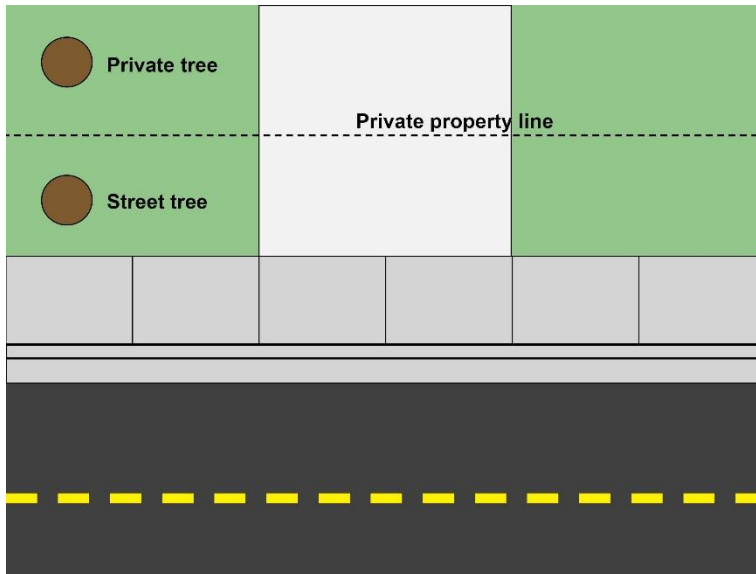

3' Planter Size 3

4' Planter Size 7

5' Planter Size 11

6' Planter Size 12

Private tree versus street tree:

Table Key

Habit: Evergreen or Deciduous

Height: Potential maximum height