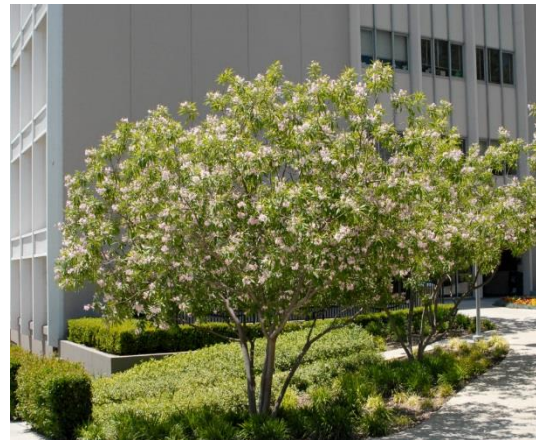

Habit	Height	Fall color	Flower	Fragrance	Soil	RDP	Shape
D	35'	gold	sp,su.fl-pink		L,S	low	umbrella/vase