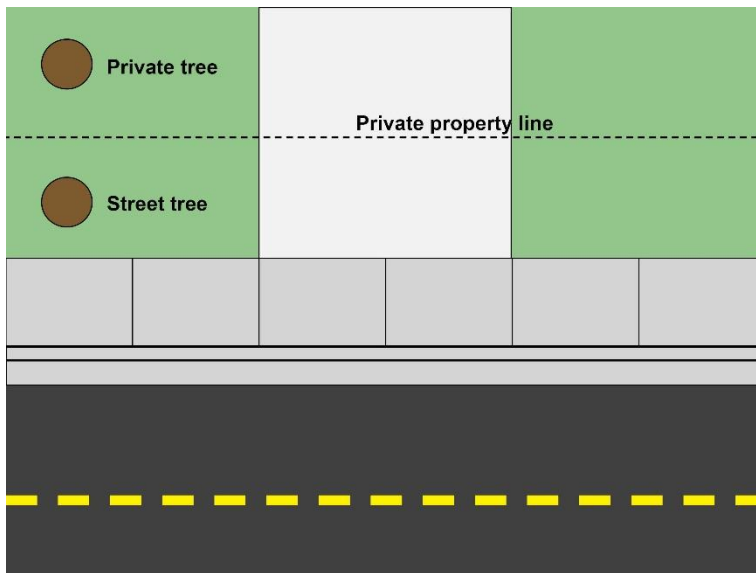

3' Planter Size 3

4' Planter Size 7

5' Planter Size 11

6' Planter Size 12

Private tree versus street tree:

Table Key

- Habit:** Evergreen or Deciduous
- Height:** Potential maximum height
- Fall Color:** Leaf color
- Flower:** Season of bloom – win (winter), sp (spring), su (summer), fl (fall) -- flower color
- Fragrance:** flower, leaf or bark
- Soil:** Clay, Loam or Sand
- RPD:** Root Damage Potential
- Shape:** Potential canopy form