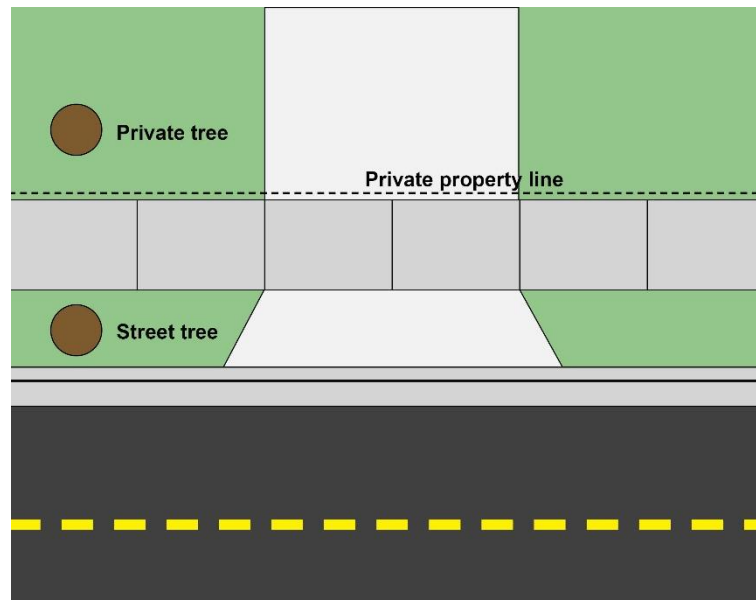

3' Planter Size 3

4' Planter Size 7

5' Planter Size 11

6' Planter Size 12

Private tree versus street tree:

Table Key

- Habit:** Evergreen or Deciduous
- Height:** Potential maximum height
- Fall Color:** Leaf color
- Flower:** Season of bloom – win (winter), sp (spring), su (summer), fl (fall) -- flower color
- Fragrance:** flower, leaf or bark
- Soil:** Clay, Loam or Sand
- RPD:** Root Damage Potential
- Shape:** Potential canopy form