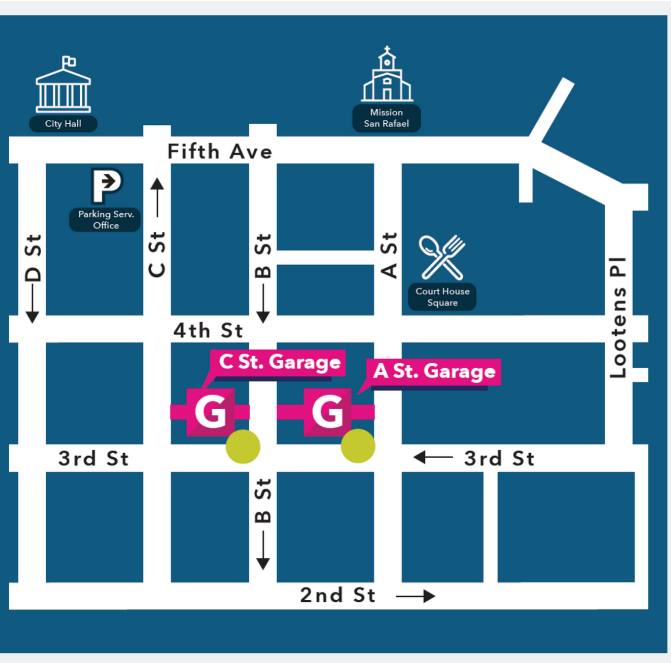

To Get Started:

Visit: www.cityofsanrafael.org/parking
Questions? Email us:
parking@cityofsanrafael.org.

*Monthly parking in A Street and C Street garages is subject to availability.

**Vehicles are subject to the enforcement of any and all California Vehicle Codes and San Rafael Municipal Codes while parking in these facilities. Storage of a vehicle in any facility is prohibited. Vehicles left over 72 hours without movement shall be towed at the vehicle owners' expense. Temporary exceptions may be made by obtaining authorization from the Parking Services Division office: parking@cityofsanrafael.org.