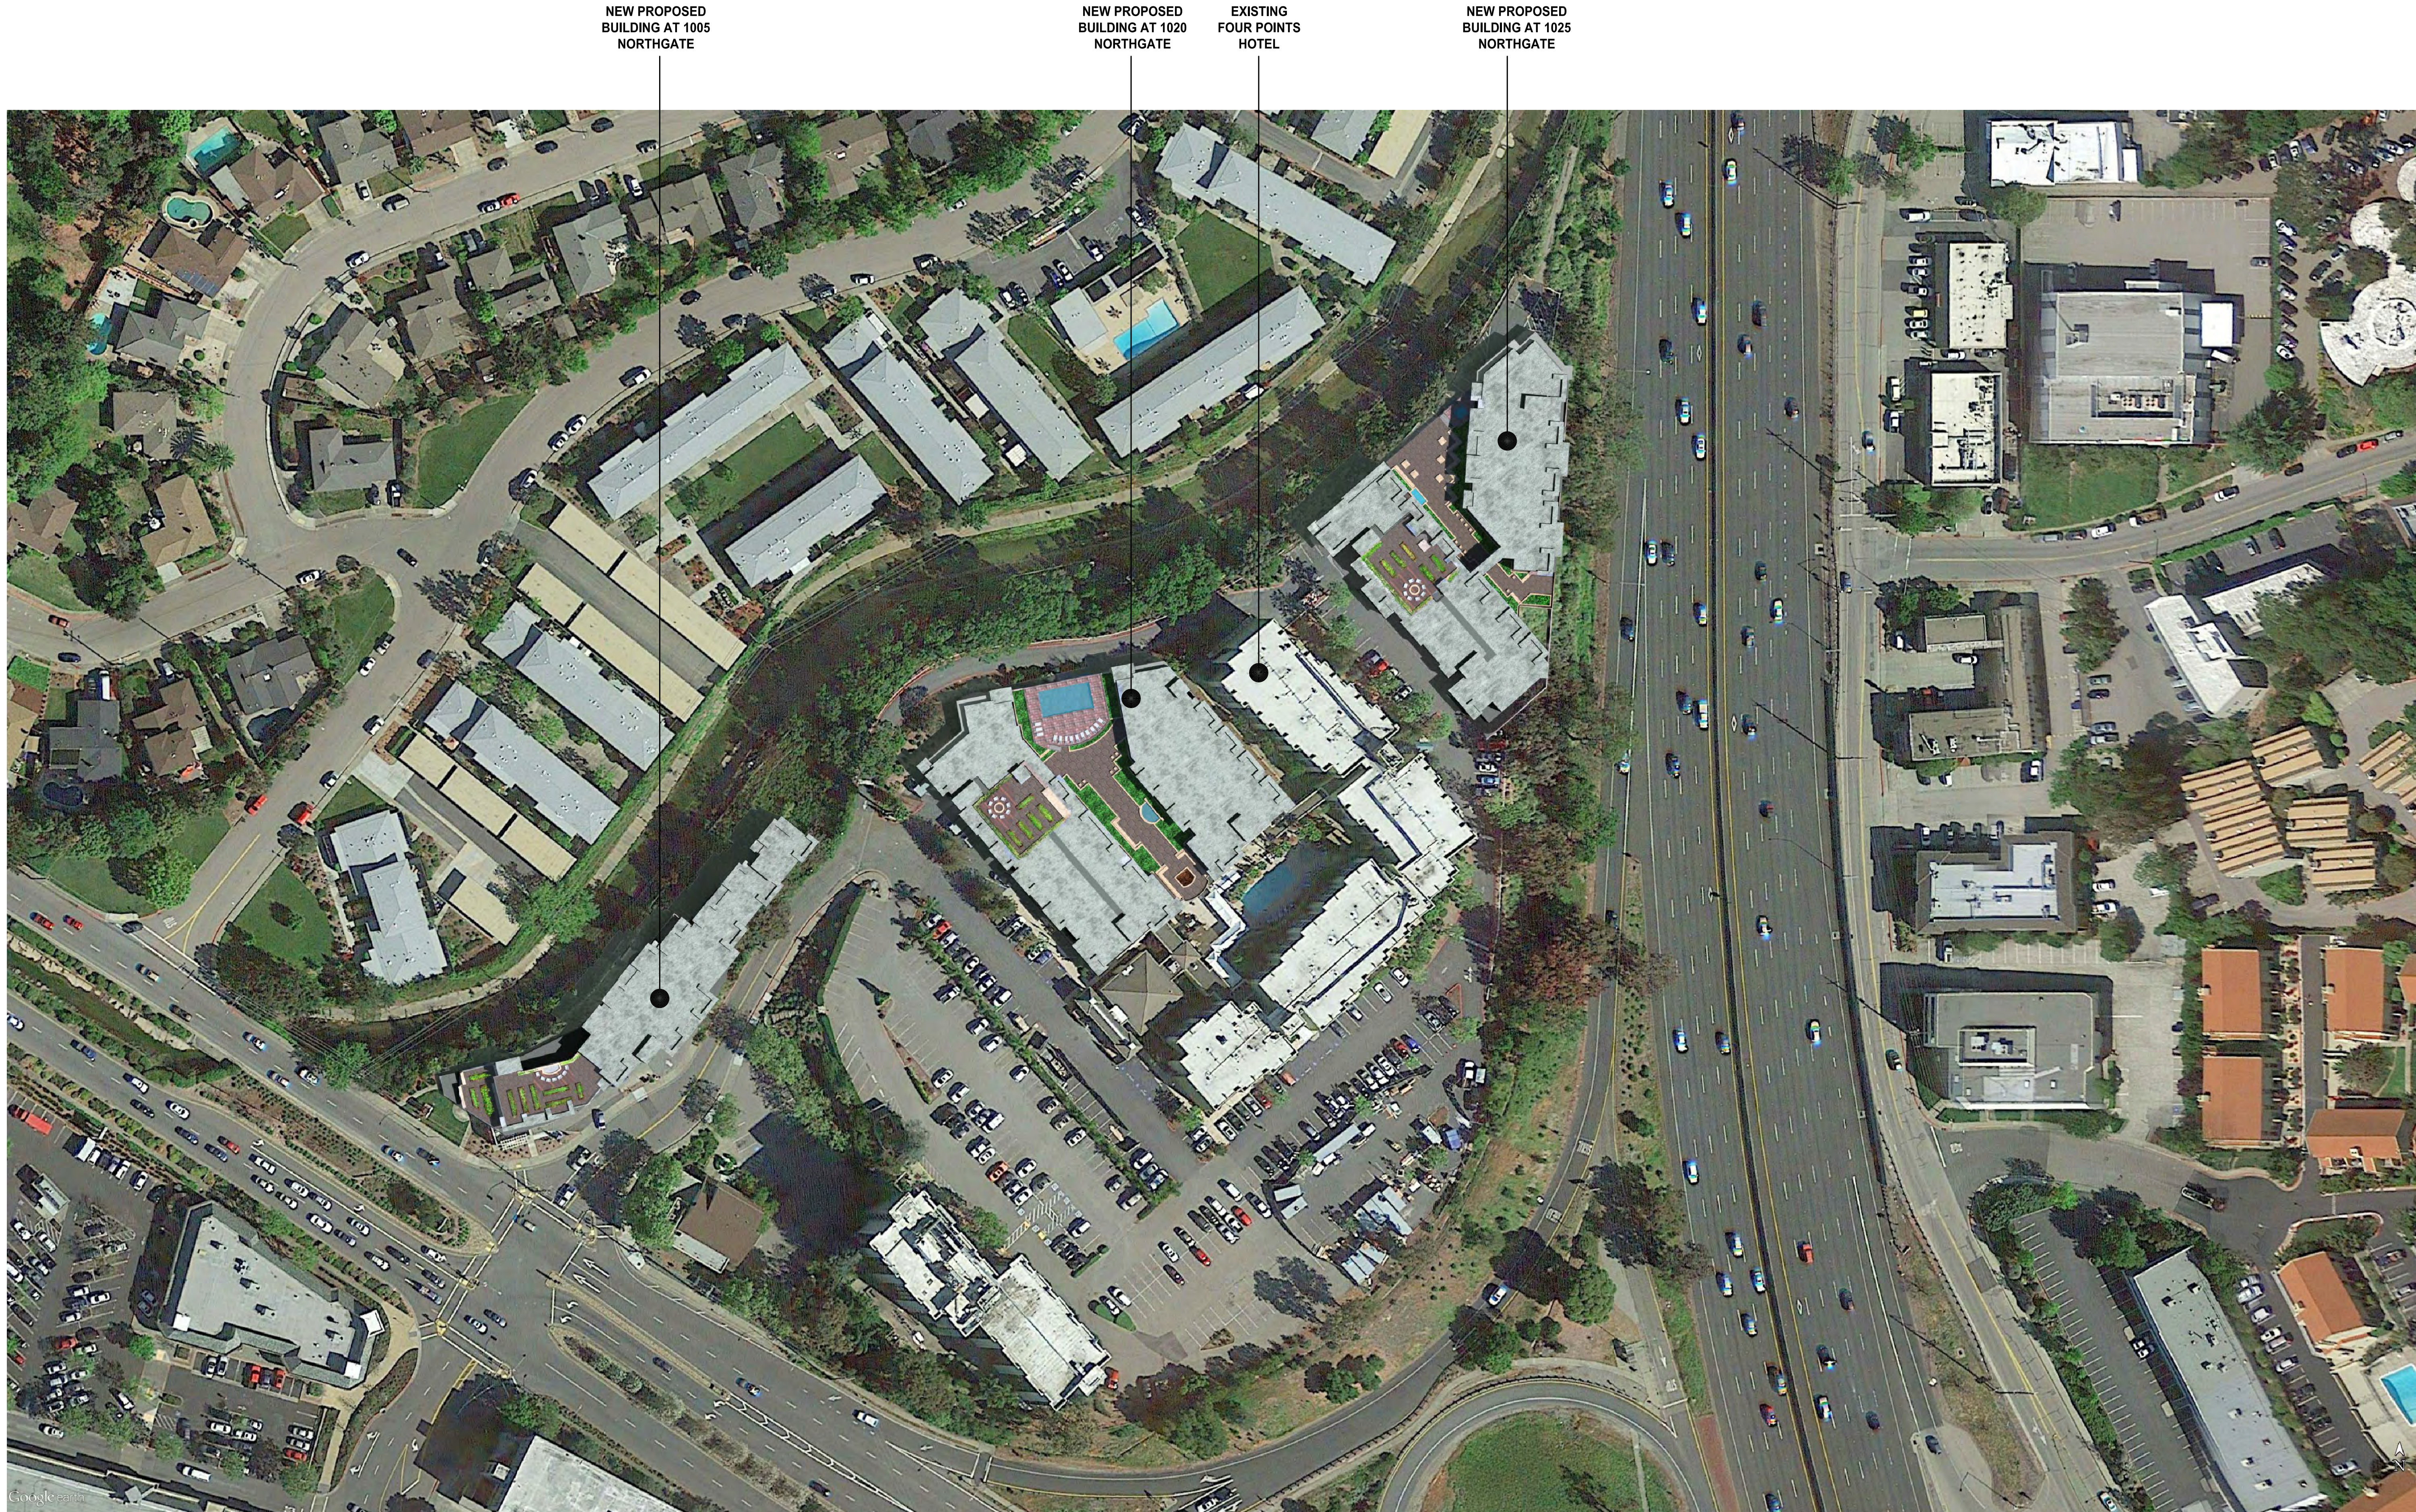

NEW PROPOSED
BUILDING AT 1005
NORTHGATE

NEW PROPOSED
BUILDING AT 1020
NORTHGATE

EXISTING
FOUR POINTS
HOTEL

NEW PROPOSED
BUILDING AT 1025
NORTHGATE

**Northgate Walk
1005, 1010, 1020 & 1025
Northgate Drive**

SAN RAFAEL, CA 94903

SHADOW STUDY
JUNE 21 12pm

SCALE:
DATE: 4 / 11 / 2016

REVISIONS:

PROJECT NO. 15005

SH1.3

SHEET OF

1 SHADOW STUDY - JUNE 21 12pm