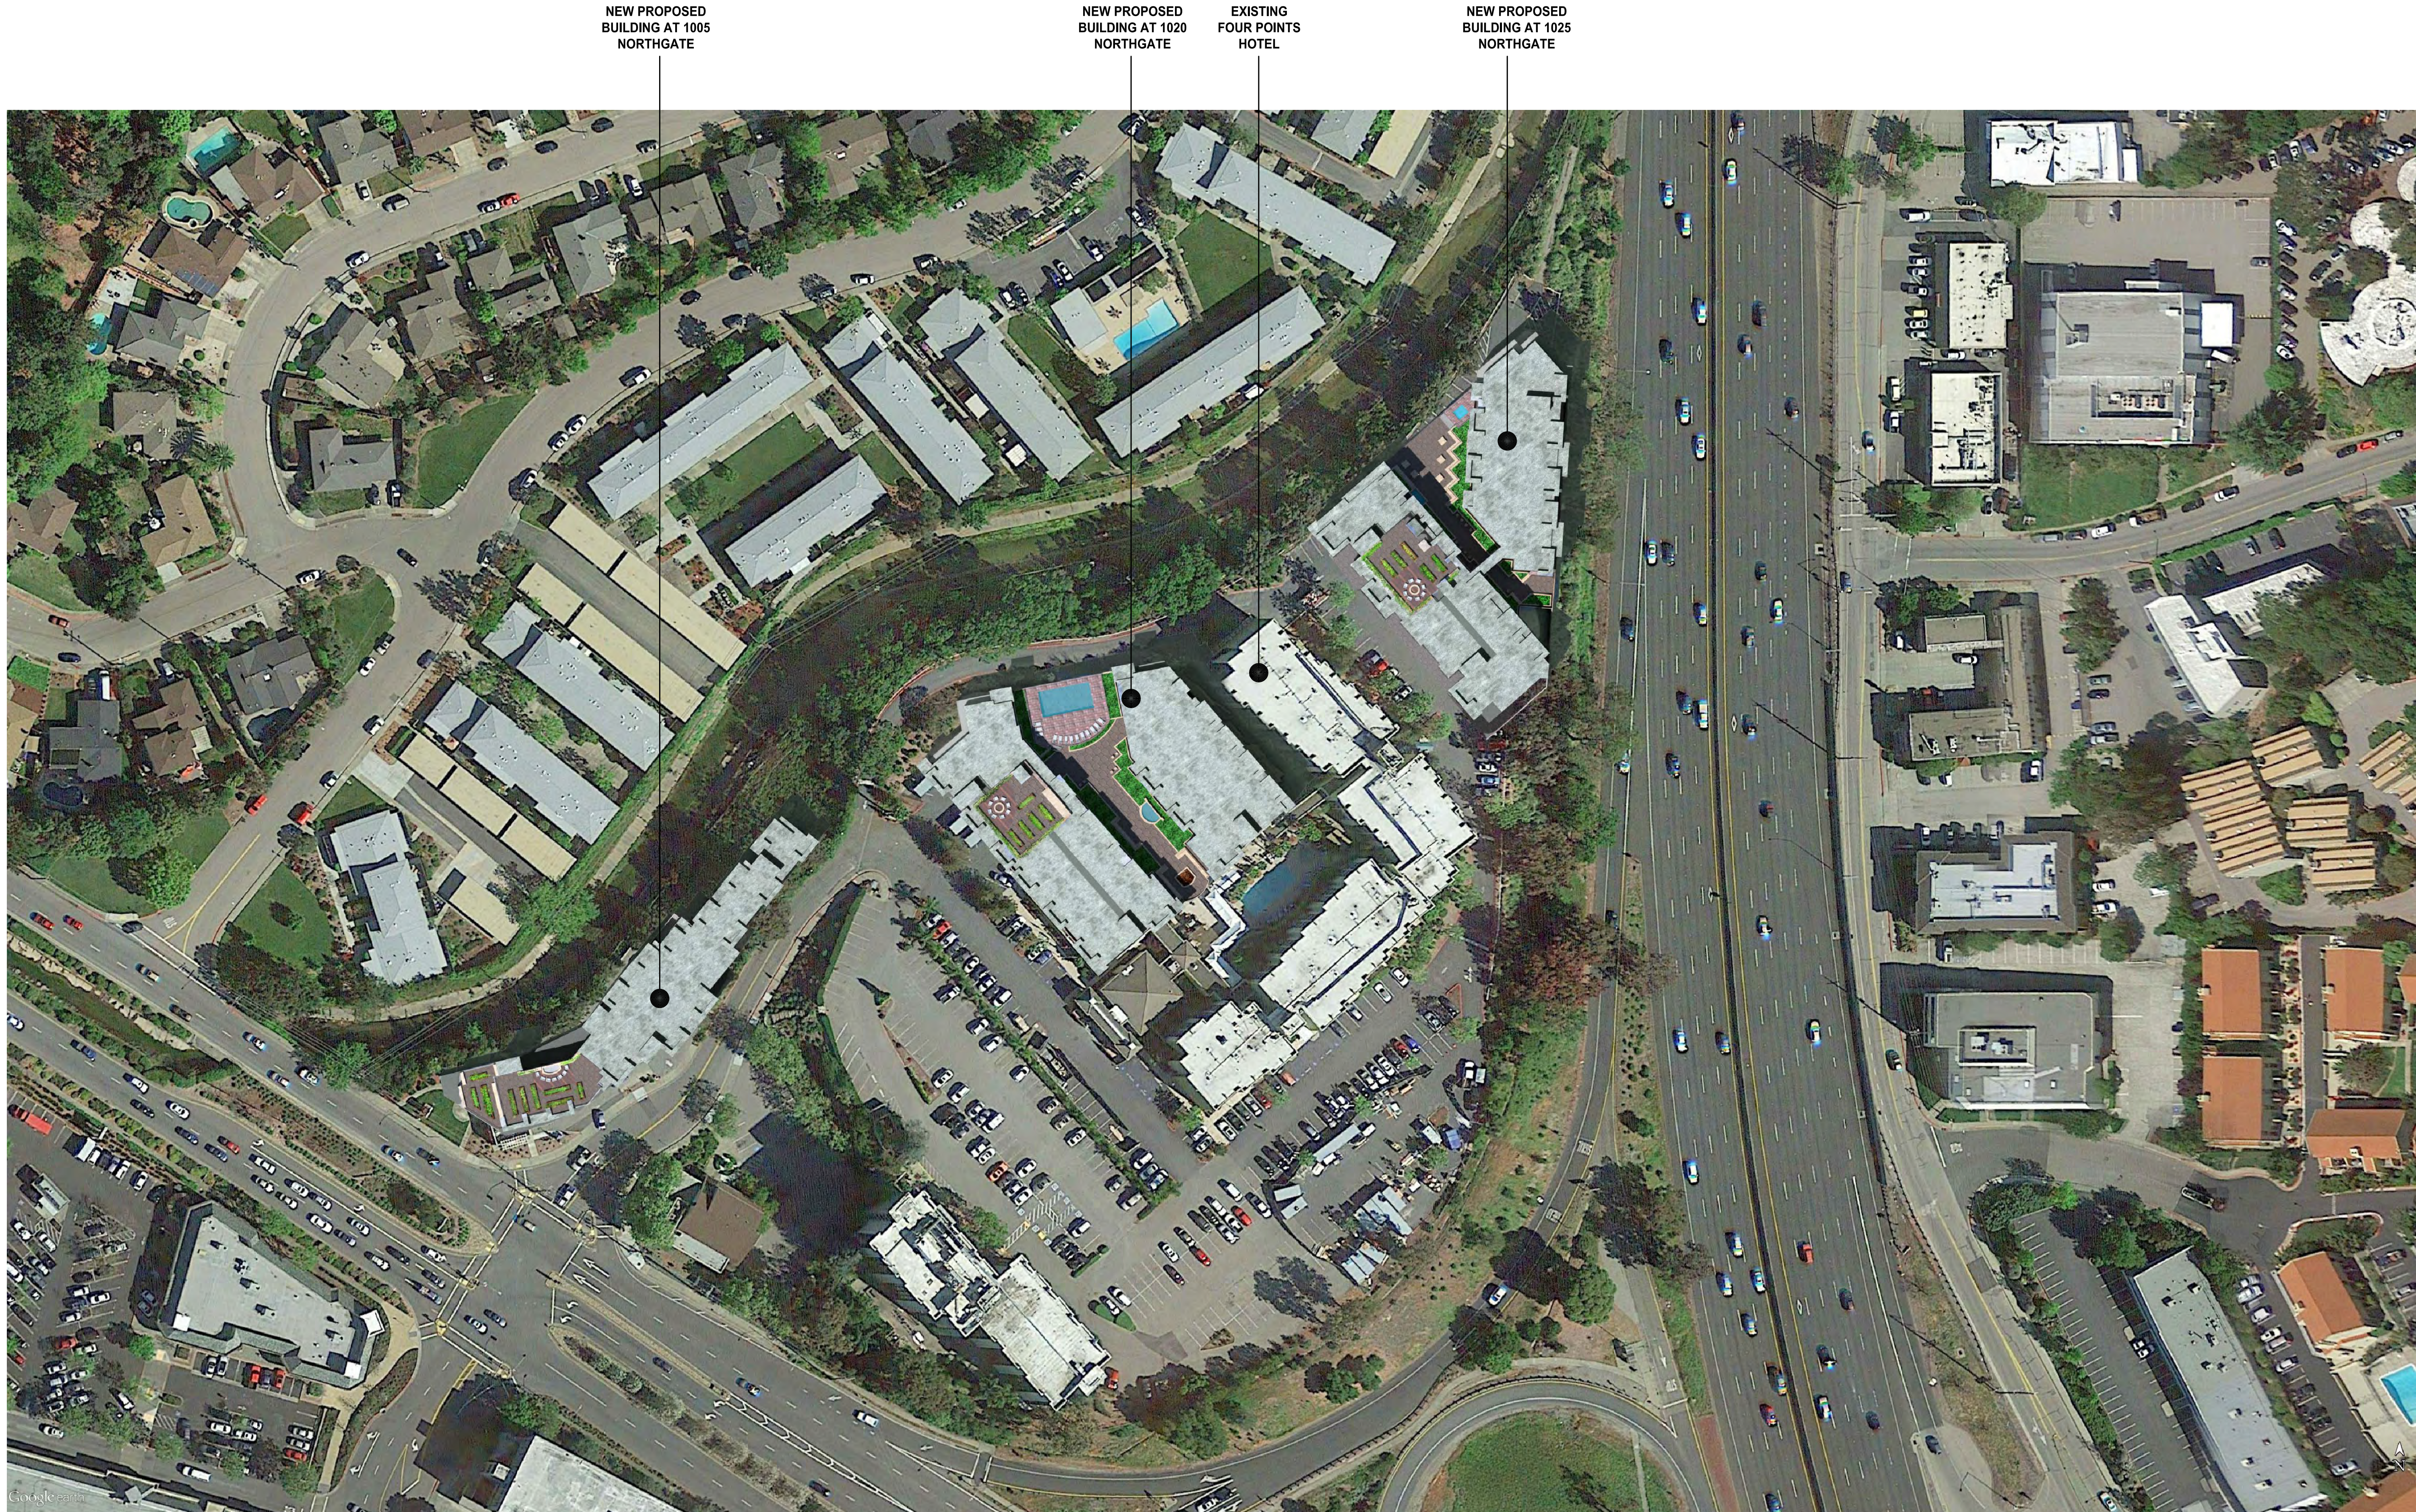

NEW PROPOSED  
BUILDING AT 1020  
NORTHGATE

EXISTING  
FOUR POINTS  
HOTEL

NEW PROPOSED  
BUILDING AT 1025  
NORTHGATE

**1 SHADOW STUDY - DECEMBER 21 3pm**

NEW PROPOSED  
BUILDING AT 1005  
NORTHGATE

NEW PROPOSED  
BUILDING AT 1020  
NORTHGATE

EXISTING  
FOUR POINTS  
HOTEL

NEW PROPOSED  
BUILDING AT 1025  
NORTHGATE

**Northgate Walk  
1005, 1010, 1020 & 1025  
Northgate Drive**

SAN RAFAEL, CA 94903

LCA ARCHITECTS  
RESTRICTED ARCHITECTURAL DRAWINGS  
THE INFORMATION, PLANS, DESIGNS, NOTES AND  
ARRANGEMENTS SHOWN ON THIS DRAWING ARE  
CONFIDENTIAL AND MAY NOT BE REPRODUCED  
IN WHOLE OR IN PART WITHOUT THE EXPRESS  
WRITTEN PERMISSION OF LCA ARCHITECTS.  
DRAWINGS NOTED AS PRELIMINARY, SCHEMATIC  
AND/OR CONCEPT CONTAIN INFORMATION THAT  
IS CONCEPTUAL AND SUBJECT TO VERIFICATION  
AND/OR CHANGE. THE ARCHITECT MAKES NO CLAIM  
FOR ACCURACY OF CONCEPTUAL INFORMATION  
OR OF INFORMATION SUPPLIED BY OTHERS.

SHADOW STUDY  
JUNE 21 12pm

SCALE:  
DATE: 4 / 11 / 2016

REVISIONS:

PROJECT NO. 15005

**SH1.3**

SHEET OF

**1 SHADOW STUDY - JUNE 21 12pm**

NEW PROPOSED  
BUILDING AT 1005  
NORTHGATE

NEW PROPOSED  
BUILDING AT 1020  
NORTHGATE

EXISTING  
FOUR POINTS  
HOTEL

NEW PROPOSED  
BUILDING AT 1025  
NORTHGATE

1 SHADOW STUDY - JUNE 21 3pm