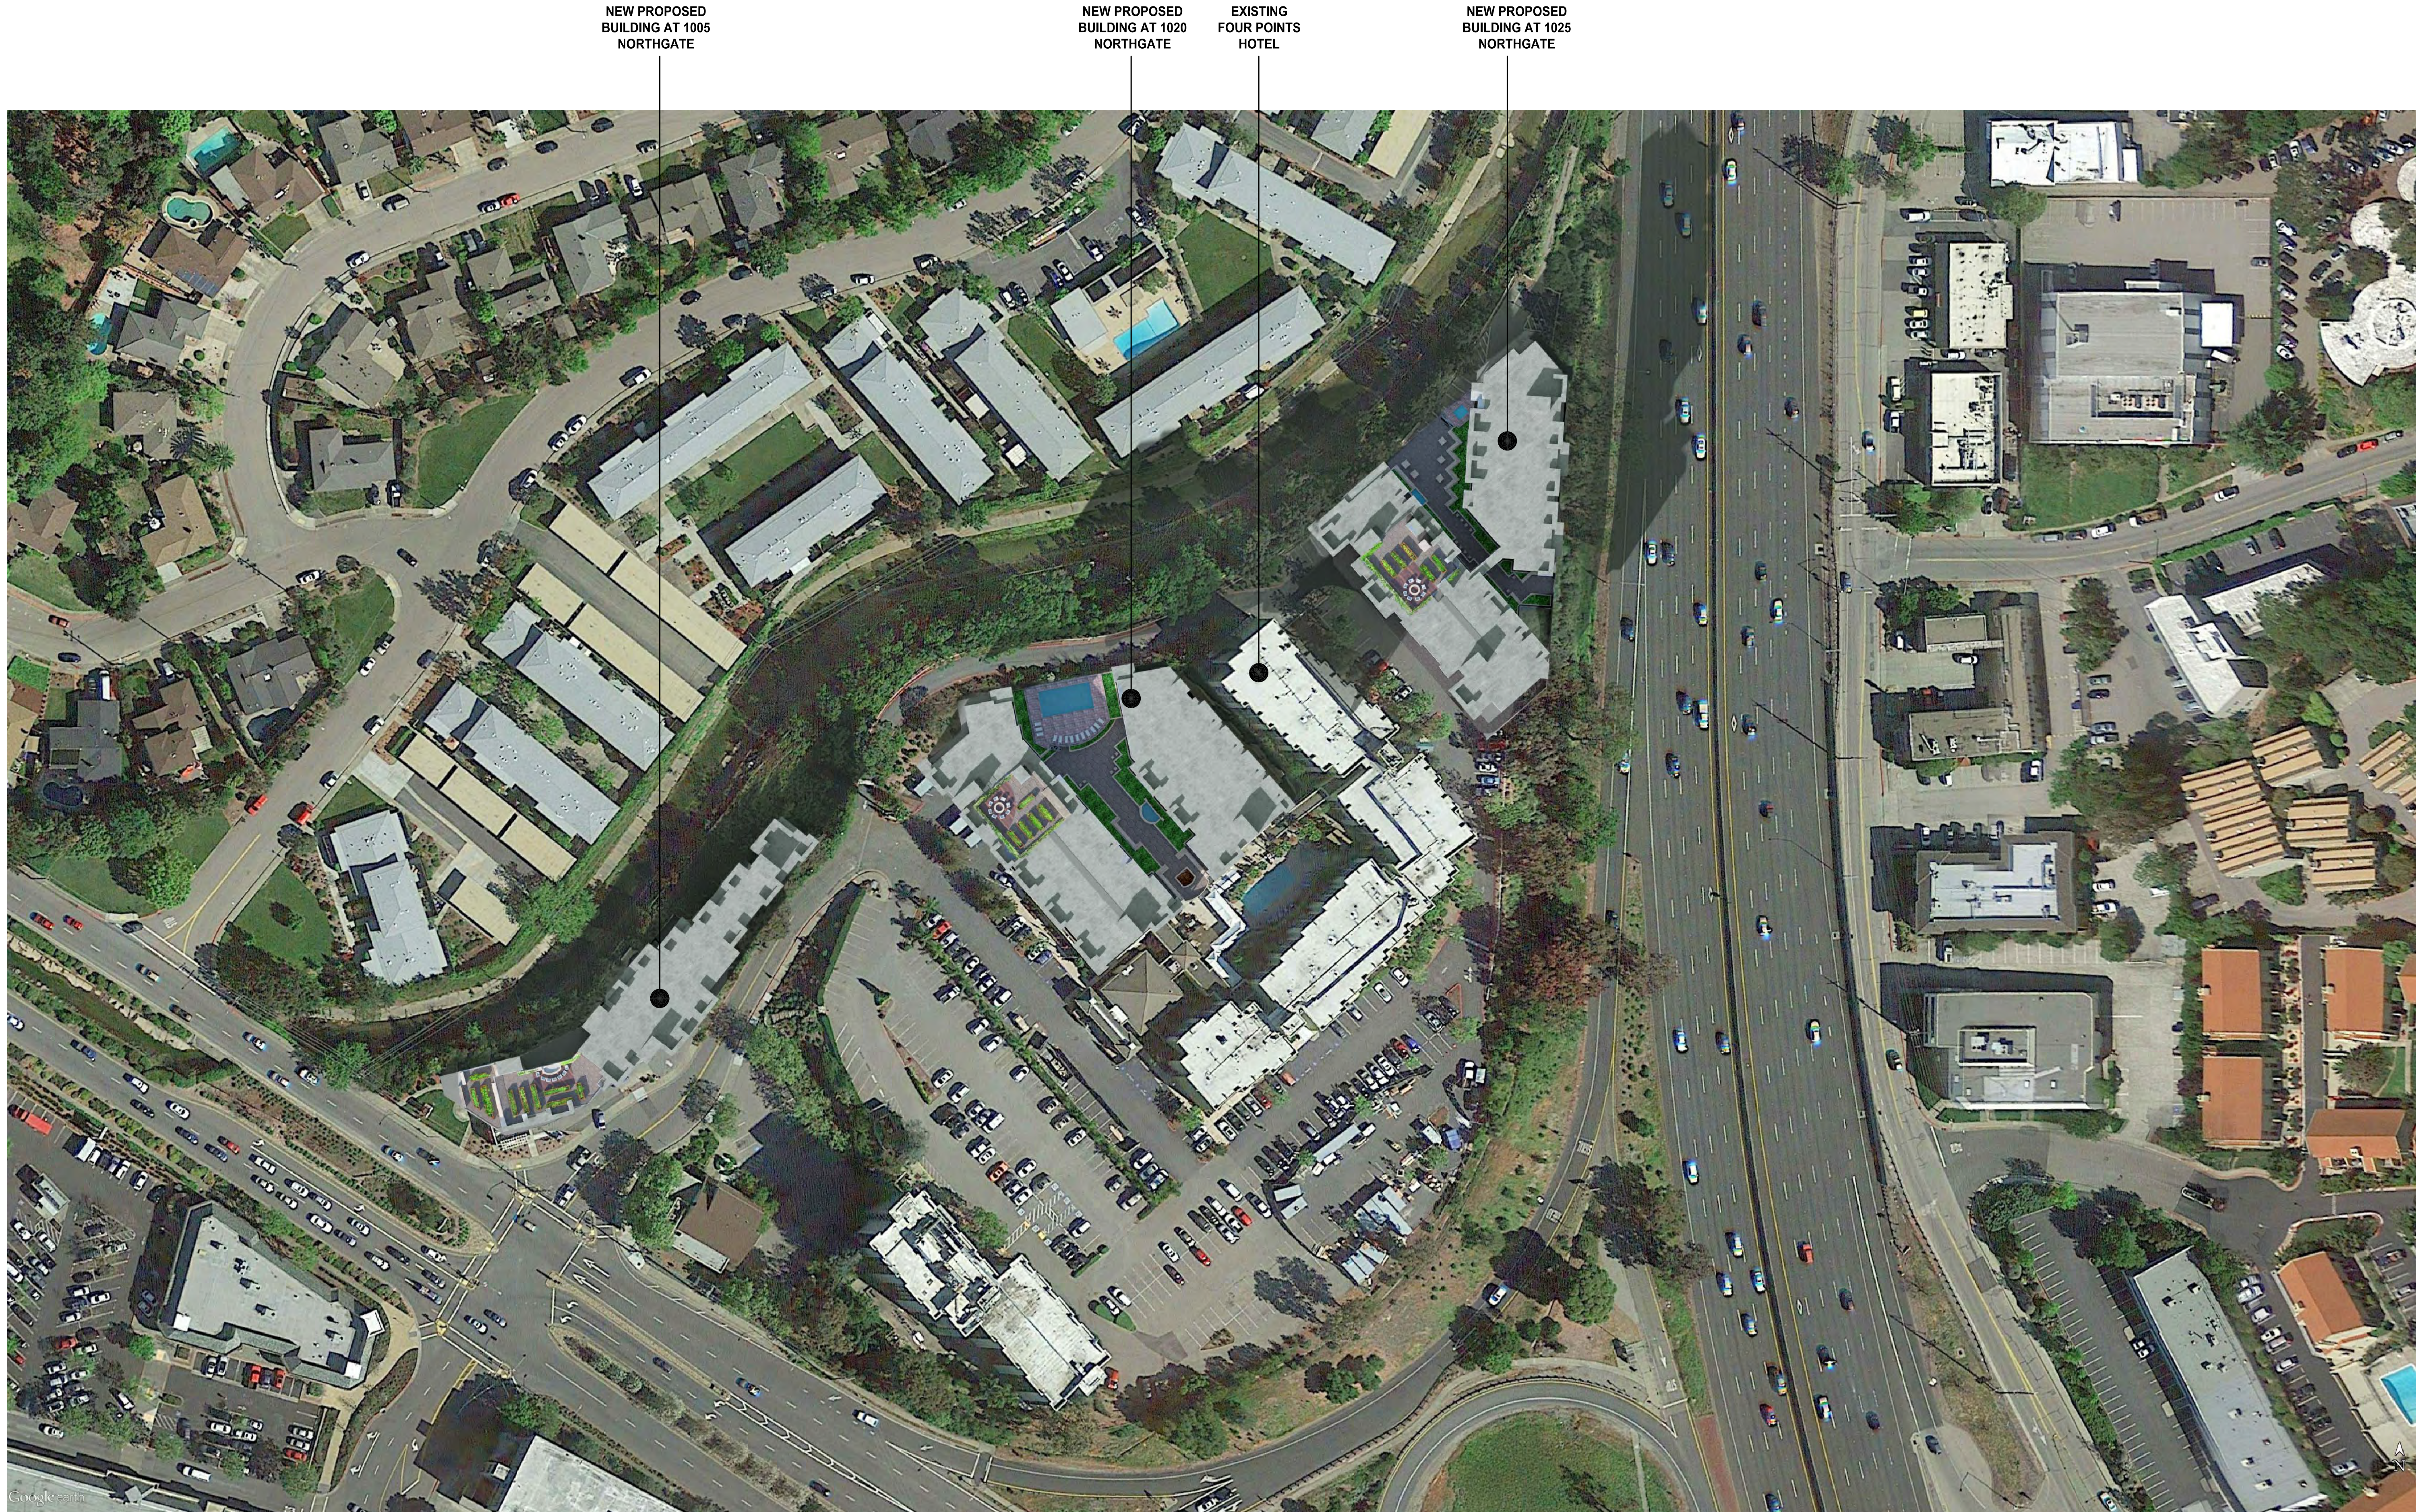

NEW PROPOSED  
BUILDING AT 1005  
NORTHGATE

NEW PROPOSED  
BUILDING AT 1020  
NORTHGATE

EXISTING  
FOUR POINTS  
HOTEL

NEW PROPOSED  
BUILDING AT 1025  
NORTHGATE

**1 SHADOW STUDY - DECEMBER 21 12pm**

NEW PROPOSED  
BUILDING AT 1005  
NORTHGATE

NEW PROPOSED  
BUILDING AT 1020  
NORTHGATE

EXISTING  
FOUR POINTS  
HOTEL

NEW PROPOSED  
BUILDING AT 1025  
NORTHGATE

**1 SHADOW STUDY - DECEMBER 21 3pm**

NEW PROPOSED  
BUILDING AT 1005  
NORTHGATE

NEW PROPOSED  
BUILDING AT 1020  
NORTHGATE

EXISTING  
FOUR POINTS  
HOTEL

NEW PROPOSED  
BUILDING AT 1025  
NORTHGATE

**Northgate Walk  
1005, 1010, 1020 & 1025  
Northgate Drive**

SAN RAFAEL, CA 94903

LCA ARCHITECTS  
RESTRICTED ARCHITECTURAL DRAWINGS  
THE INFORMATION, PLANS, DESIGNS, NOTES AND  
ARRANGEMENTS SHOWN ON THIS DRAWING ARE  
CONFIDENTIAL AND MAY NOT BE REPRODUCED  
IN WHOLE OR IN PART WITHOUT THE EXPRESS  
WRITTEN PERMISSION OF LCA ARCHITECTS.  
DRAWINGS NOTED AS PRELIMINARY, SCHEMATIC  
AND/OR CONCEPT CONTAIN INFORMATION THAT  
IS CONCEPTUAL AND SUBJECT TO VERIFICATION  
AND/OR CHANGE. THE ARCHITECT MAKES NO CLAIM  
FOR ACCURACY OF CONCEPTUAL INFORMATION  
OR OF INFORMATION SUPPLIED BY OTHERS.

NEW PROPOSED  
BUILDING AT 1020  
NORTHGATE

EXISTING  
FOUR POINTS  
HOTEL

NEW PROPOSED  
BUILDING AT 1025  
NORTHGATE

1 SHADOW STUDY - JUNE 21 3pm