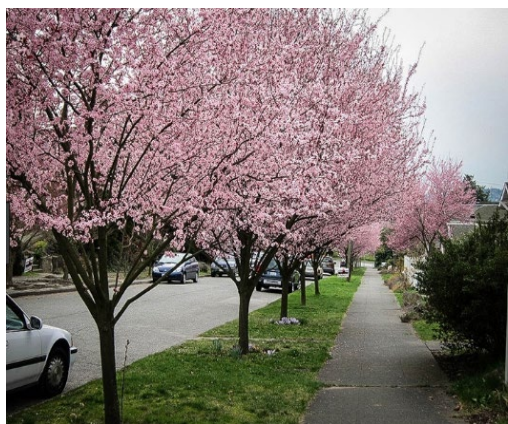

D	35'	Red, orange, multi	Sp –	C,L,S	low	Oval, rounded, umbrella

Genus/species: *Prunus cerasifera* Common Name: Purple Leaf Plum