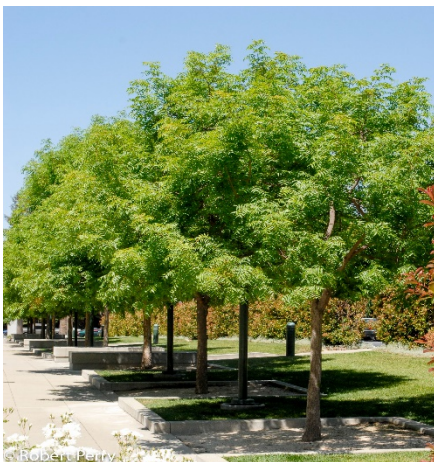

Habit	Height	Fall color	Flower	Fragrant	Soil	RDP	Shape