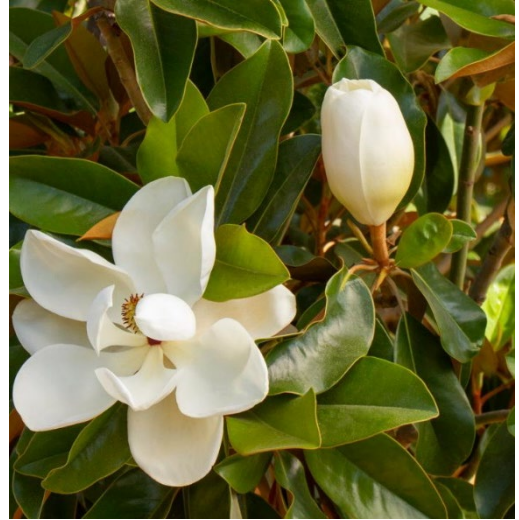

Habit	Height	Fall color	Flower	Fragrant	Soil	RDP	Shape
E	25'	N/A	Sp, su, fl - white	flower	C,L,S	low	Oval, erect, spreading

Genus/species: *Nyssa sylvatica*

Common Name: Tupelo