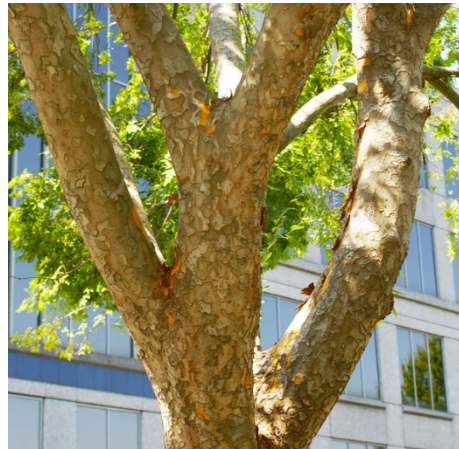

D   40'   Gold   Win – red, brown   C,L,S   High   Rounded, umbrella, vase

Genus/species: *Ulmus parvifolia*   Common Name:
Chinese Elm