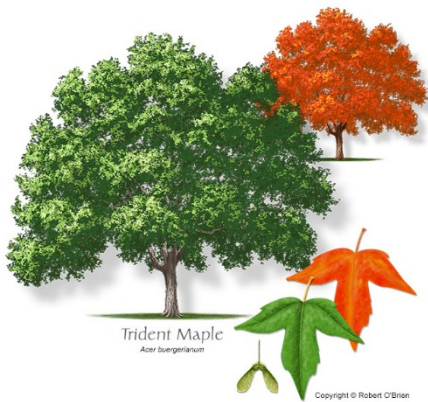

3' Planter Size

Genus/species: *Acer buergerianum*
maple

Common Name: Trident

Habit	Height	Fall color	Flower	Fragrant	Soil	RDP	Shape
D	25'	Red, gold	Sp - yellow		C,L,S	low	Oval, rounded