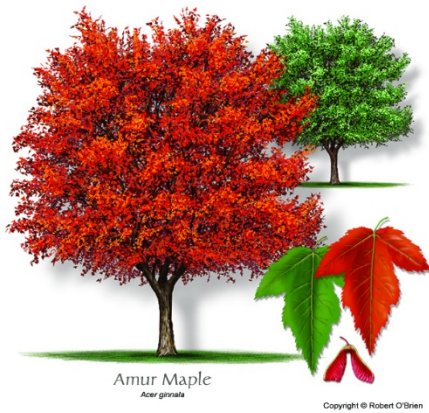

Table Key

Habit: Evergreen or Deciduous

Height: Potential maximum height

Fall Color: Leaf color

Flower: Season of bloom – win (winter), sp (spring), su (summer), fl (fall) -- flower color

Fragrant: flower, leaf or bark

Soil: Clay, Loam or Sand

RPD: Root Damage Potential

Shape: Potential canopy form

2' Planter Size

Genus/species: *Acer ginnala*
Maple

Common Name: Amur

Habit	Height	Fall color	Flower	Fragrant	Soil	RPD	Shape
D	25'	Red, gold, multi	Sp - yellow	Flower	C,L,S	low	Oval, erect, spreading