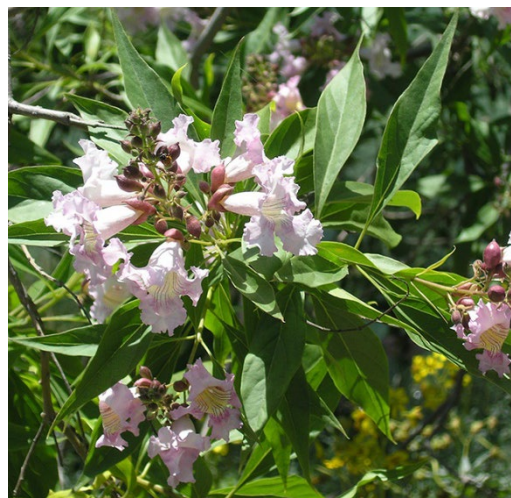

Habit	Height	Fall color	Flower	Fragrant	Soil	RDP	Shape
E	35'	N/A	Fl – pink, rose		C,L,S	Low	Rounded, umbrella, vase

Genus/species: *Celtis australis*
Hackberry

Common Name: European

Habit	Height	Fall color	Flower	Fragrant	Soil	RDP	Shape
D	65'	Gold	Sp -		C,L,S	Mod	Oval, rounded, umbrella

Genus/species: *Chitalpa tashkentensis*
Chitalpa

Common Name: