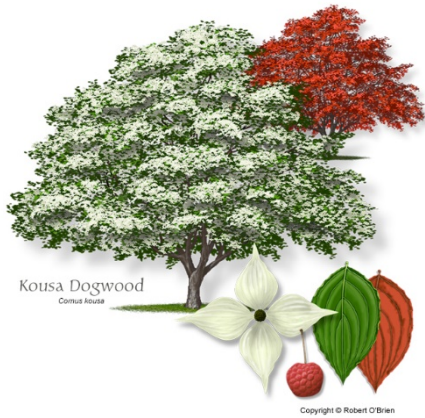

Genus/species: *Cornus kousa*

Common Name: Dogwood

Habit	Height	Fall color	Flower	Fragrant	Soil	RDP	Shape
D	30'	Red, purple, scarlet	Sp - white		C,L,S	low	Vase, rounded

Genus/species: *Eriobotrya deflexa*
Loquat

Common Name: Bronze Loquat