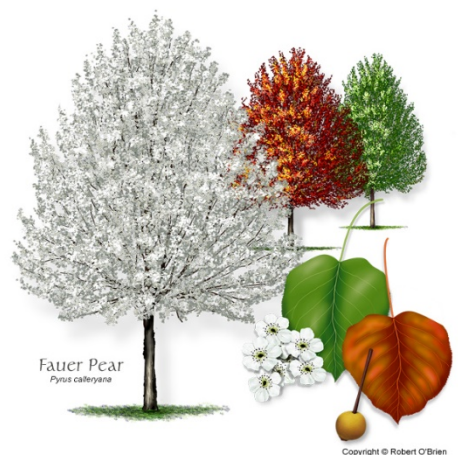

Habit	Height	Fall color	Flower	Fragrant	Soil	RDP	Shape
D	35'	Purple	Sp – white, pink	flower	C,L,S	low	Oval, vase, spreading

Genus/species: *Pyrus calleryana* Common Name: Flowering Pear