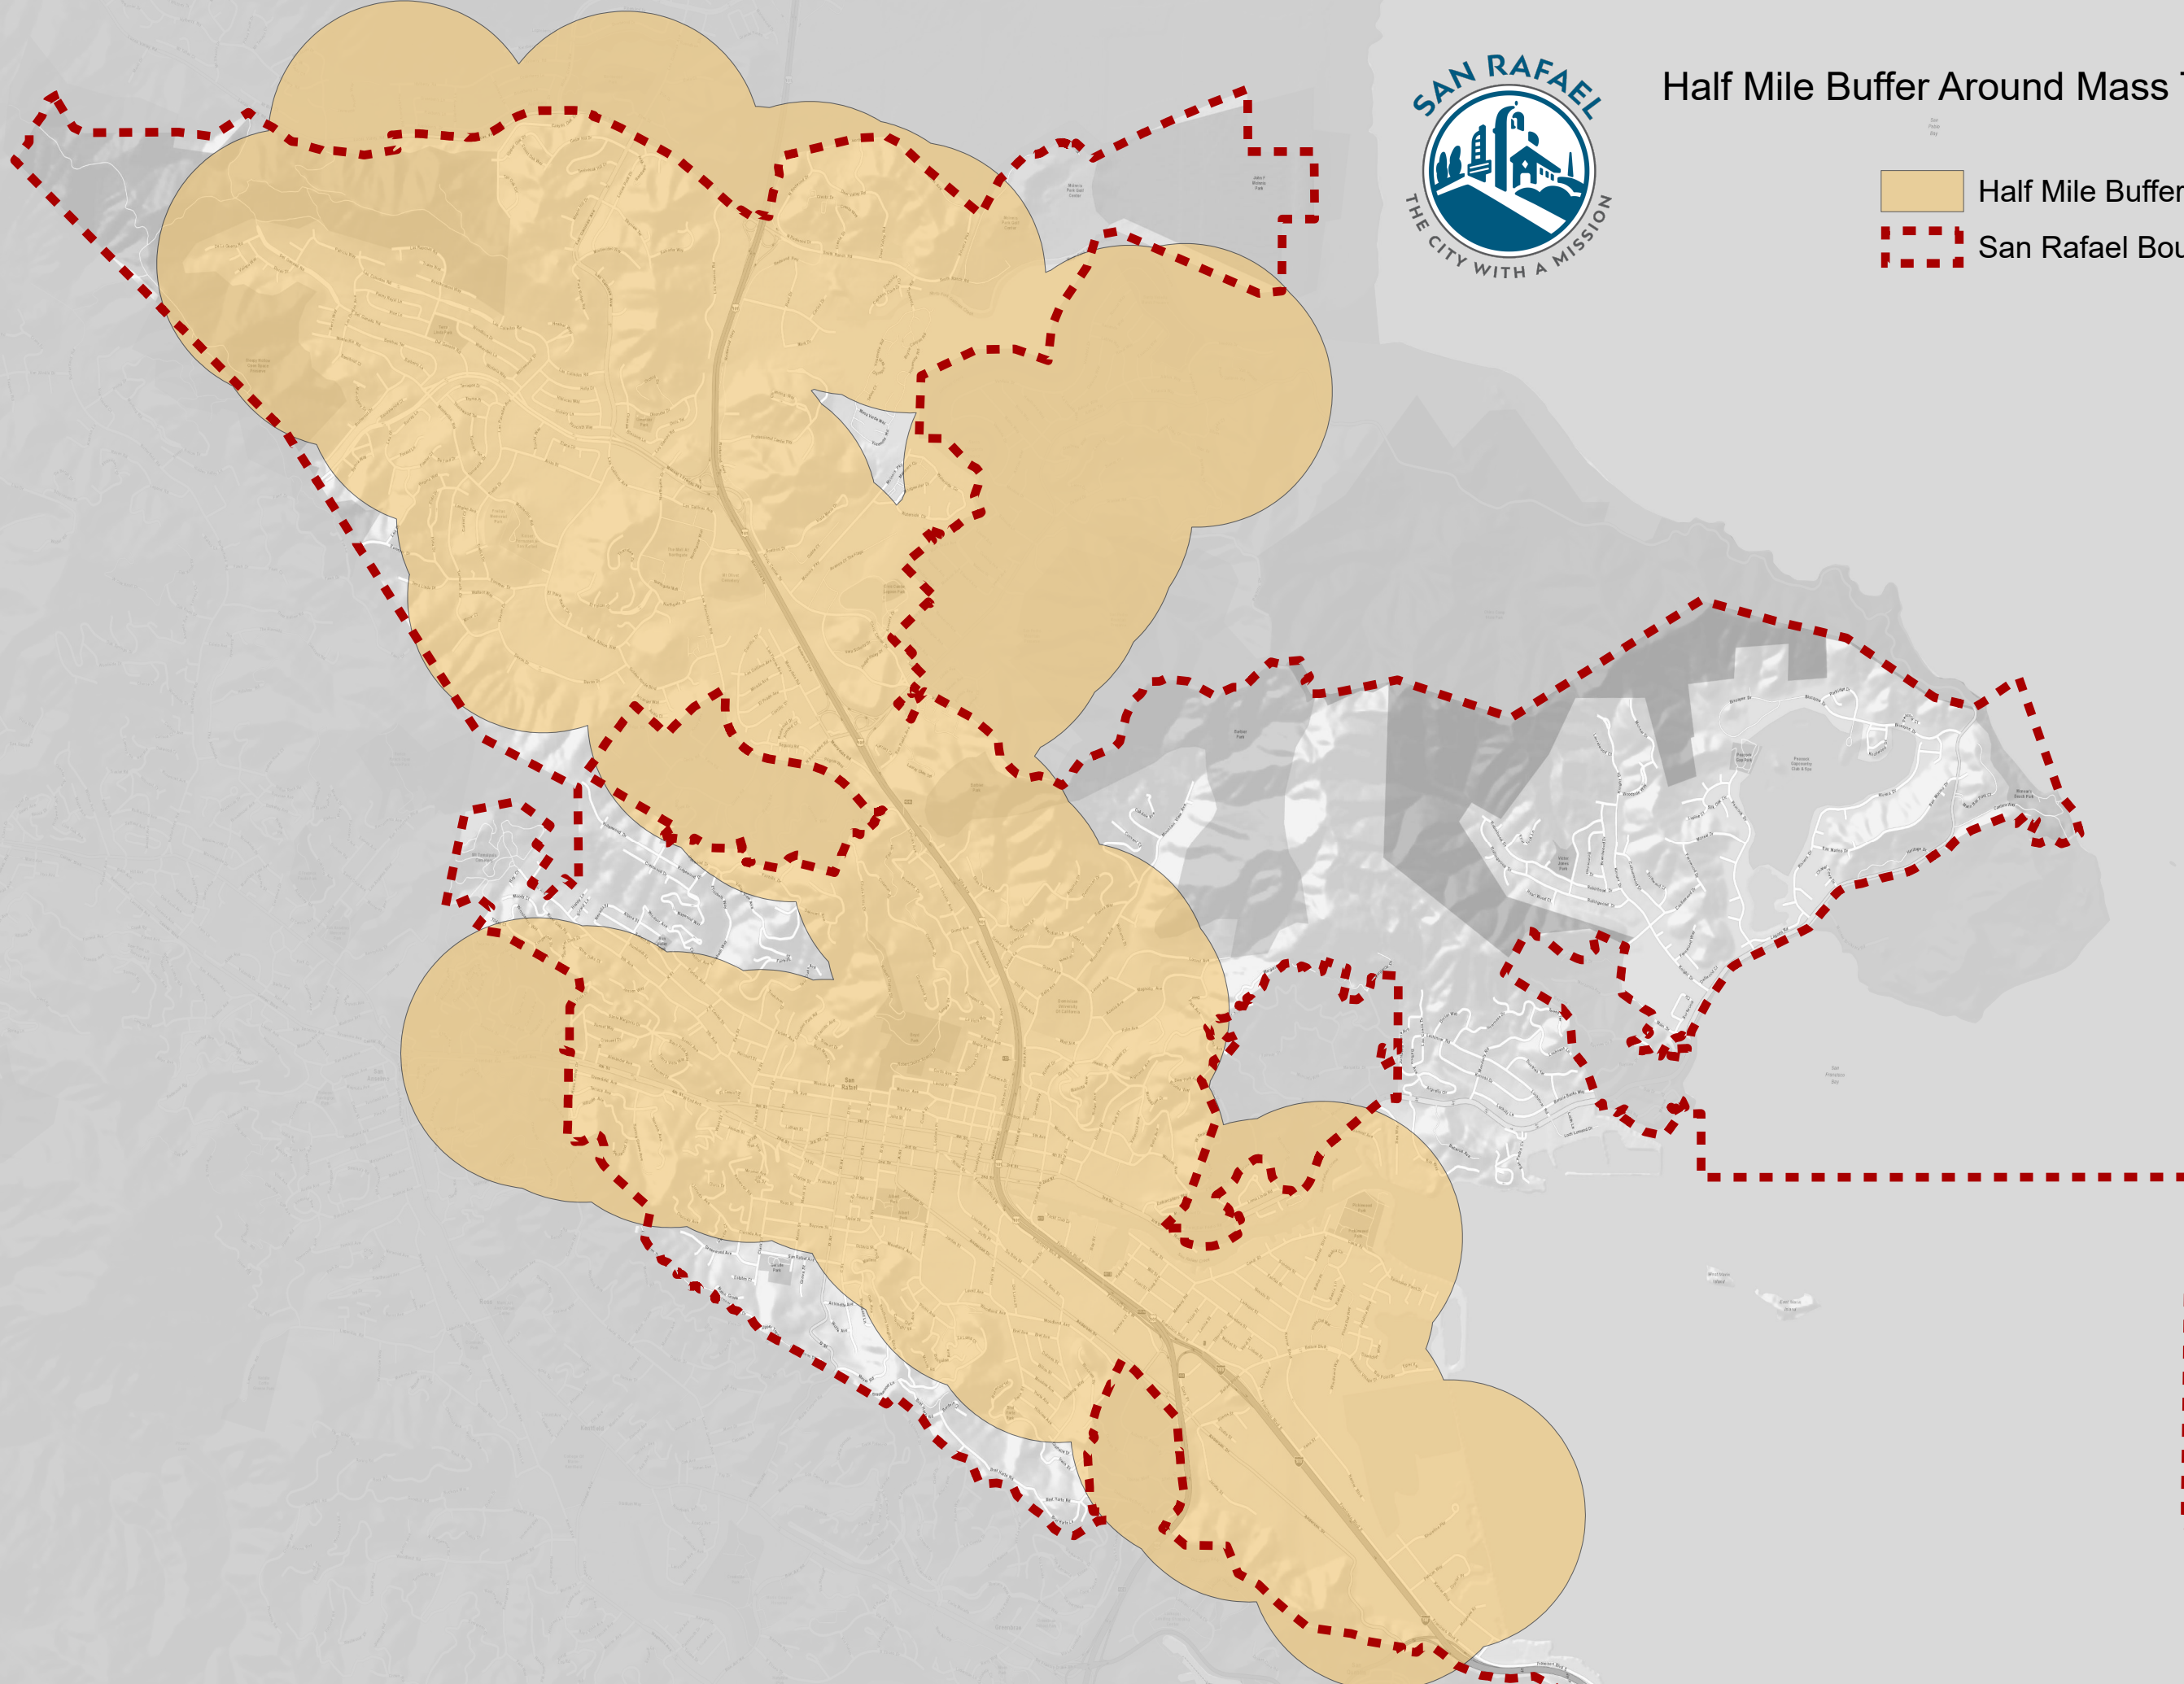

# Half Mile Buffer Around Mass Transit Bus Stops

-  Half Mile Buffer
-  San Rafael Boundary

Scale: 1:36,500