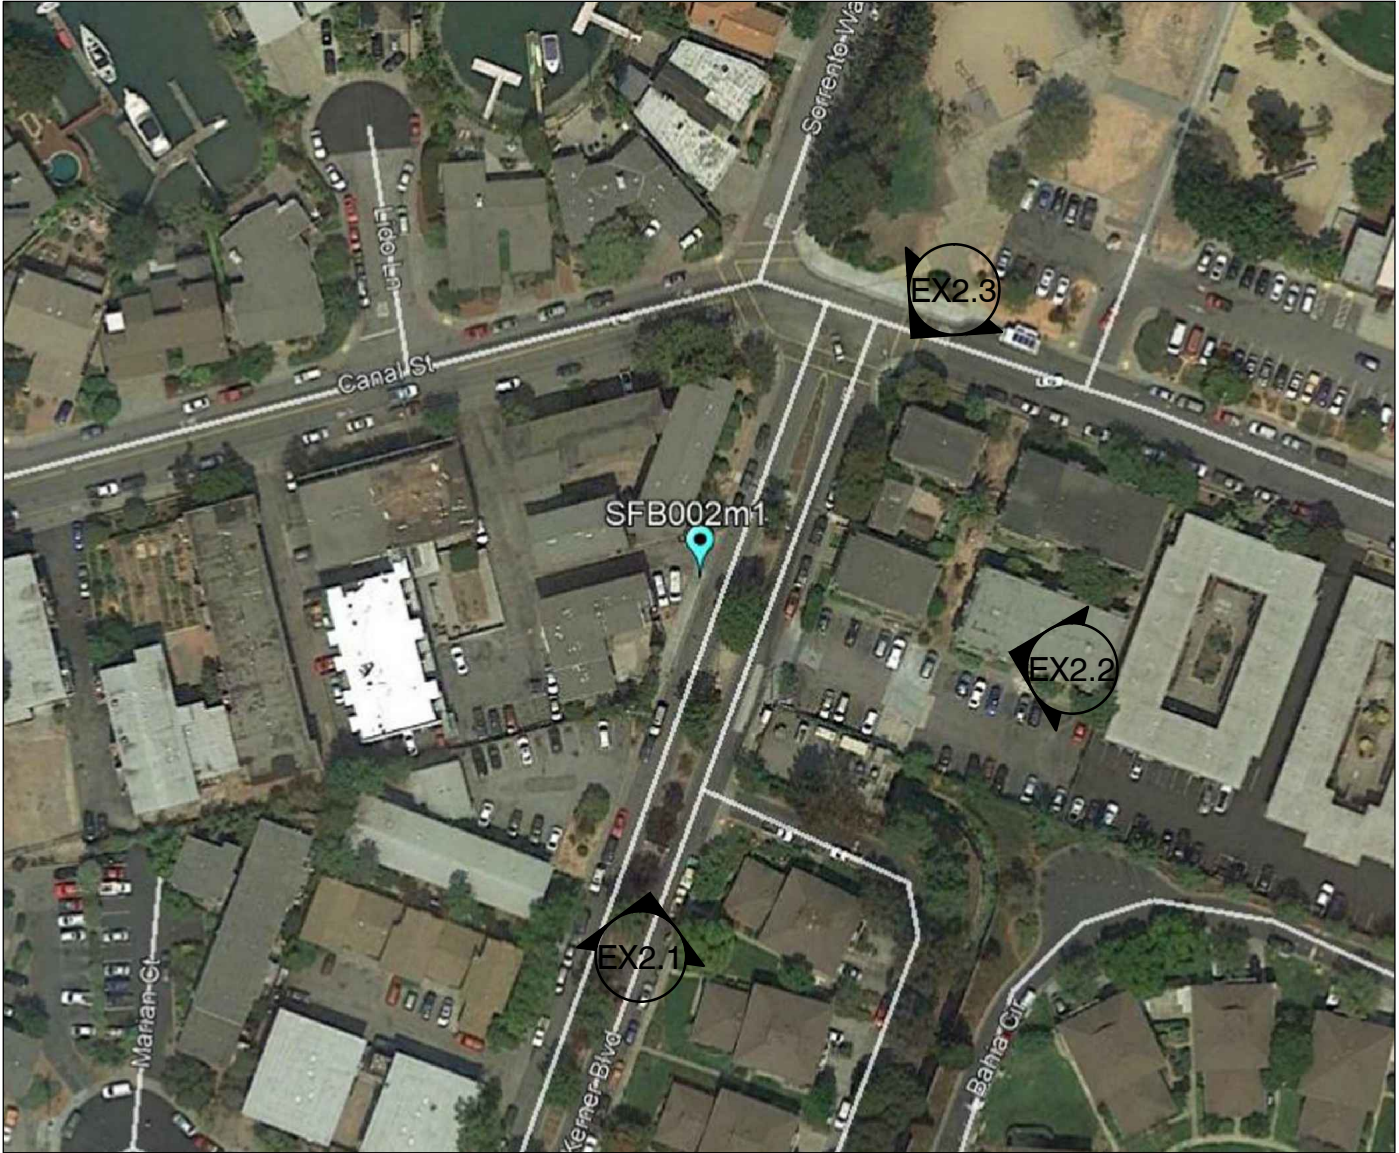

SAN RAFAEL NODE
SFB002m1
AERIAL

**SAN RAFAEL NODE
SFB002m1
PHOTO SIM - SIDE VIEW**

EXISTING POLE PHOTO

PROPOSED PHOTO SIM

**SAN RAFAEL NODE
SFB002m1
PHOTO SIM - STREET VIEW**

EXISTING POLE PHOTO

PROPOSED PHOTO SIM

**CROWN
CASTLE** CROWN CASTLE
695 River Oaks Parkway
San Jose, CA 95134
PHONE: (877) 486-9377

SHIFT COMPANIES
6469 SW LOOP DR
PORTLAND, OR 97221
PHONE: 602.432.0610

SHEET NUMBER

EX2.2

**SAN RAFAEL NODE
SFB002m1
PHOTO SIM - SIDE VIEW-2**