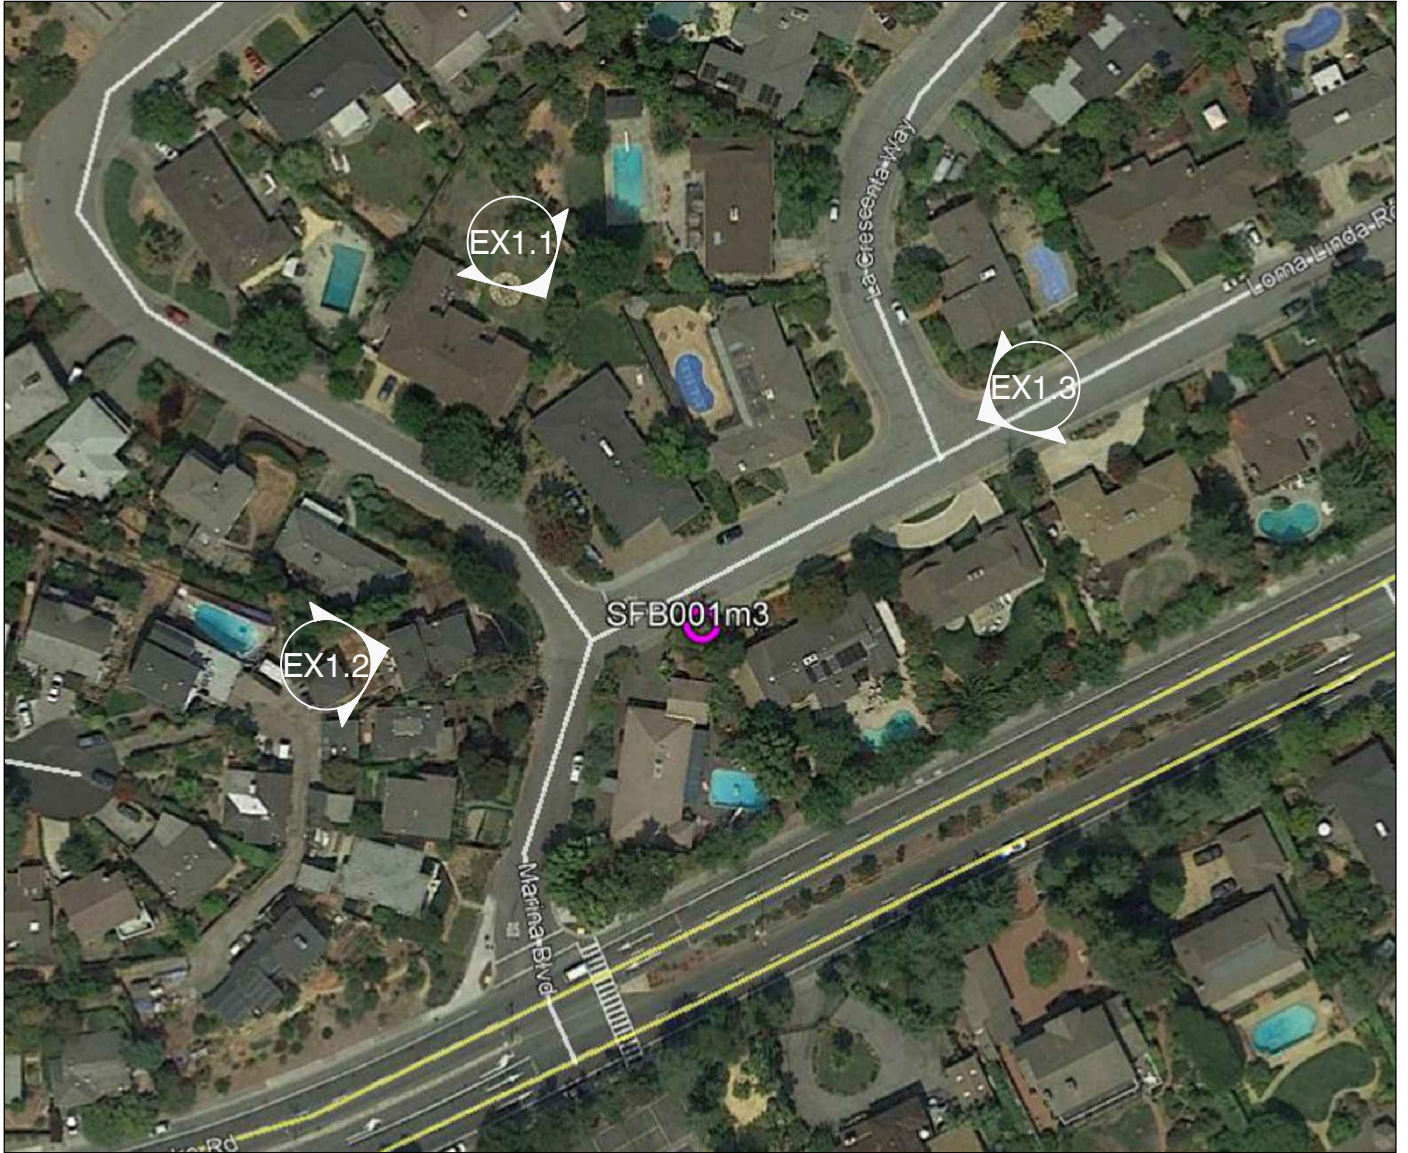

**SAN RAFAEL NODE**  
**SFB001m2**  
**AERIAL**

**SAN RAFAEL NODE  
SFB001m2  
PHOTO SIM - STREET VIEW**

EXISTING POLE PHOTO

PROPOSED PHOTO SIM

**SAN RAFAEL NODE  
SFB001m2  
PHOTO SIM - SIDE VIEW**

EXISTING POLE PHOTO

PROPOSED PHOTO SIM

**SAN RAFAEL NODE  
SFB001m2  
PHOTO SIM - SIDE VIEW-2**

EXISTING POLE PHOTO

PROPOSED PHOTO SIM

**CROWN CASTLE**  
CROWN CASTLE  
695 River Oaks Parkway  
San Jose, CA 95134  
PHONE: (877) 486-9377