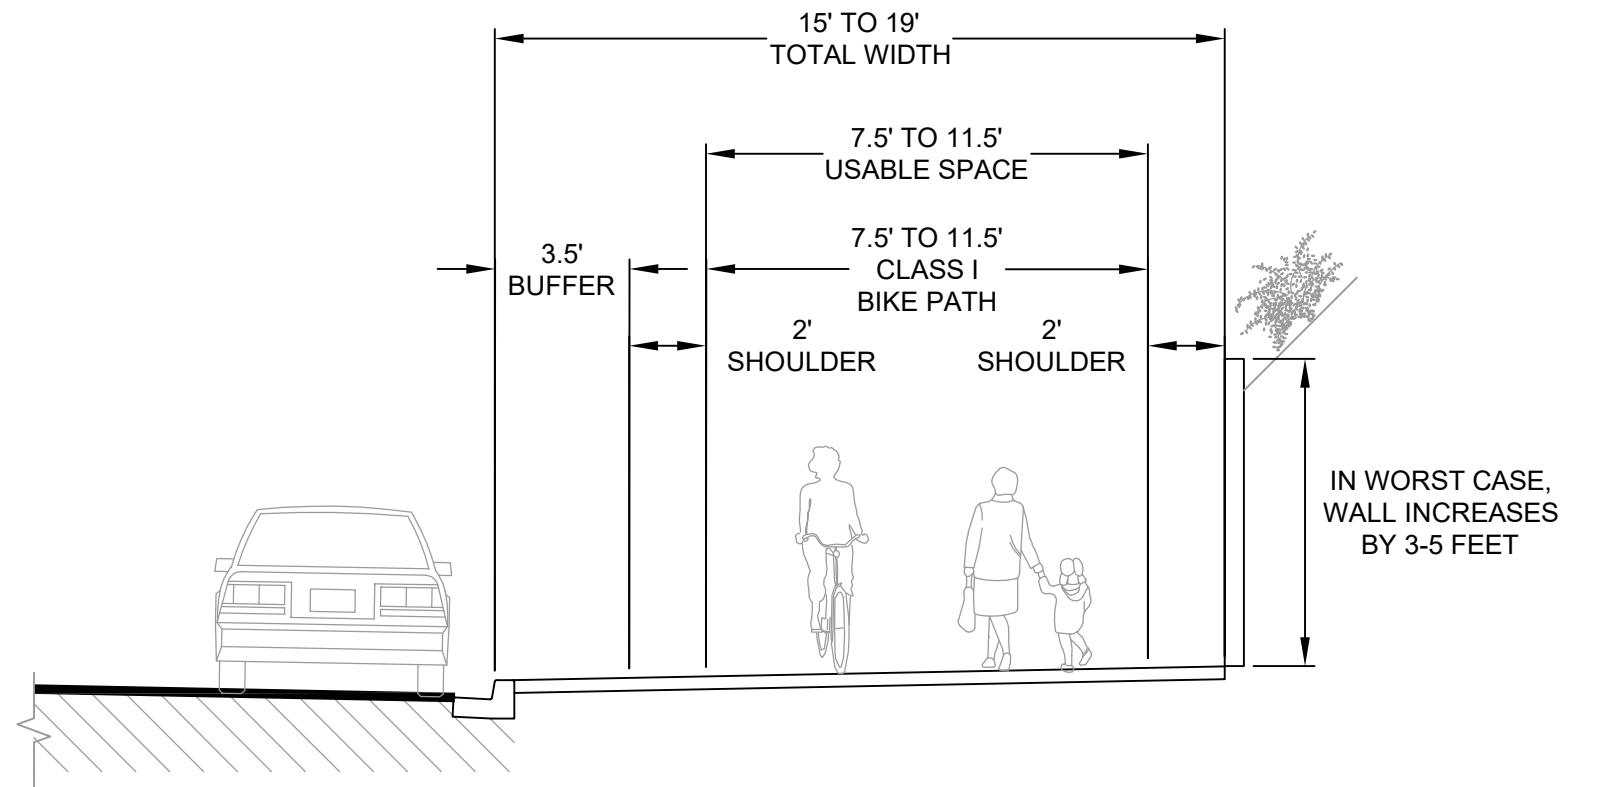

CLASS IV BIKE LANE

SCALE: 1" = 5'

CLASS I BIKE LANE

SCALE: 1" = 5'

CLASS IV AND CLASS I COMPARISON EXHIBIT
CITY OF SAN RAFAEL