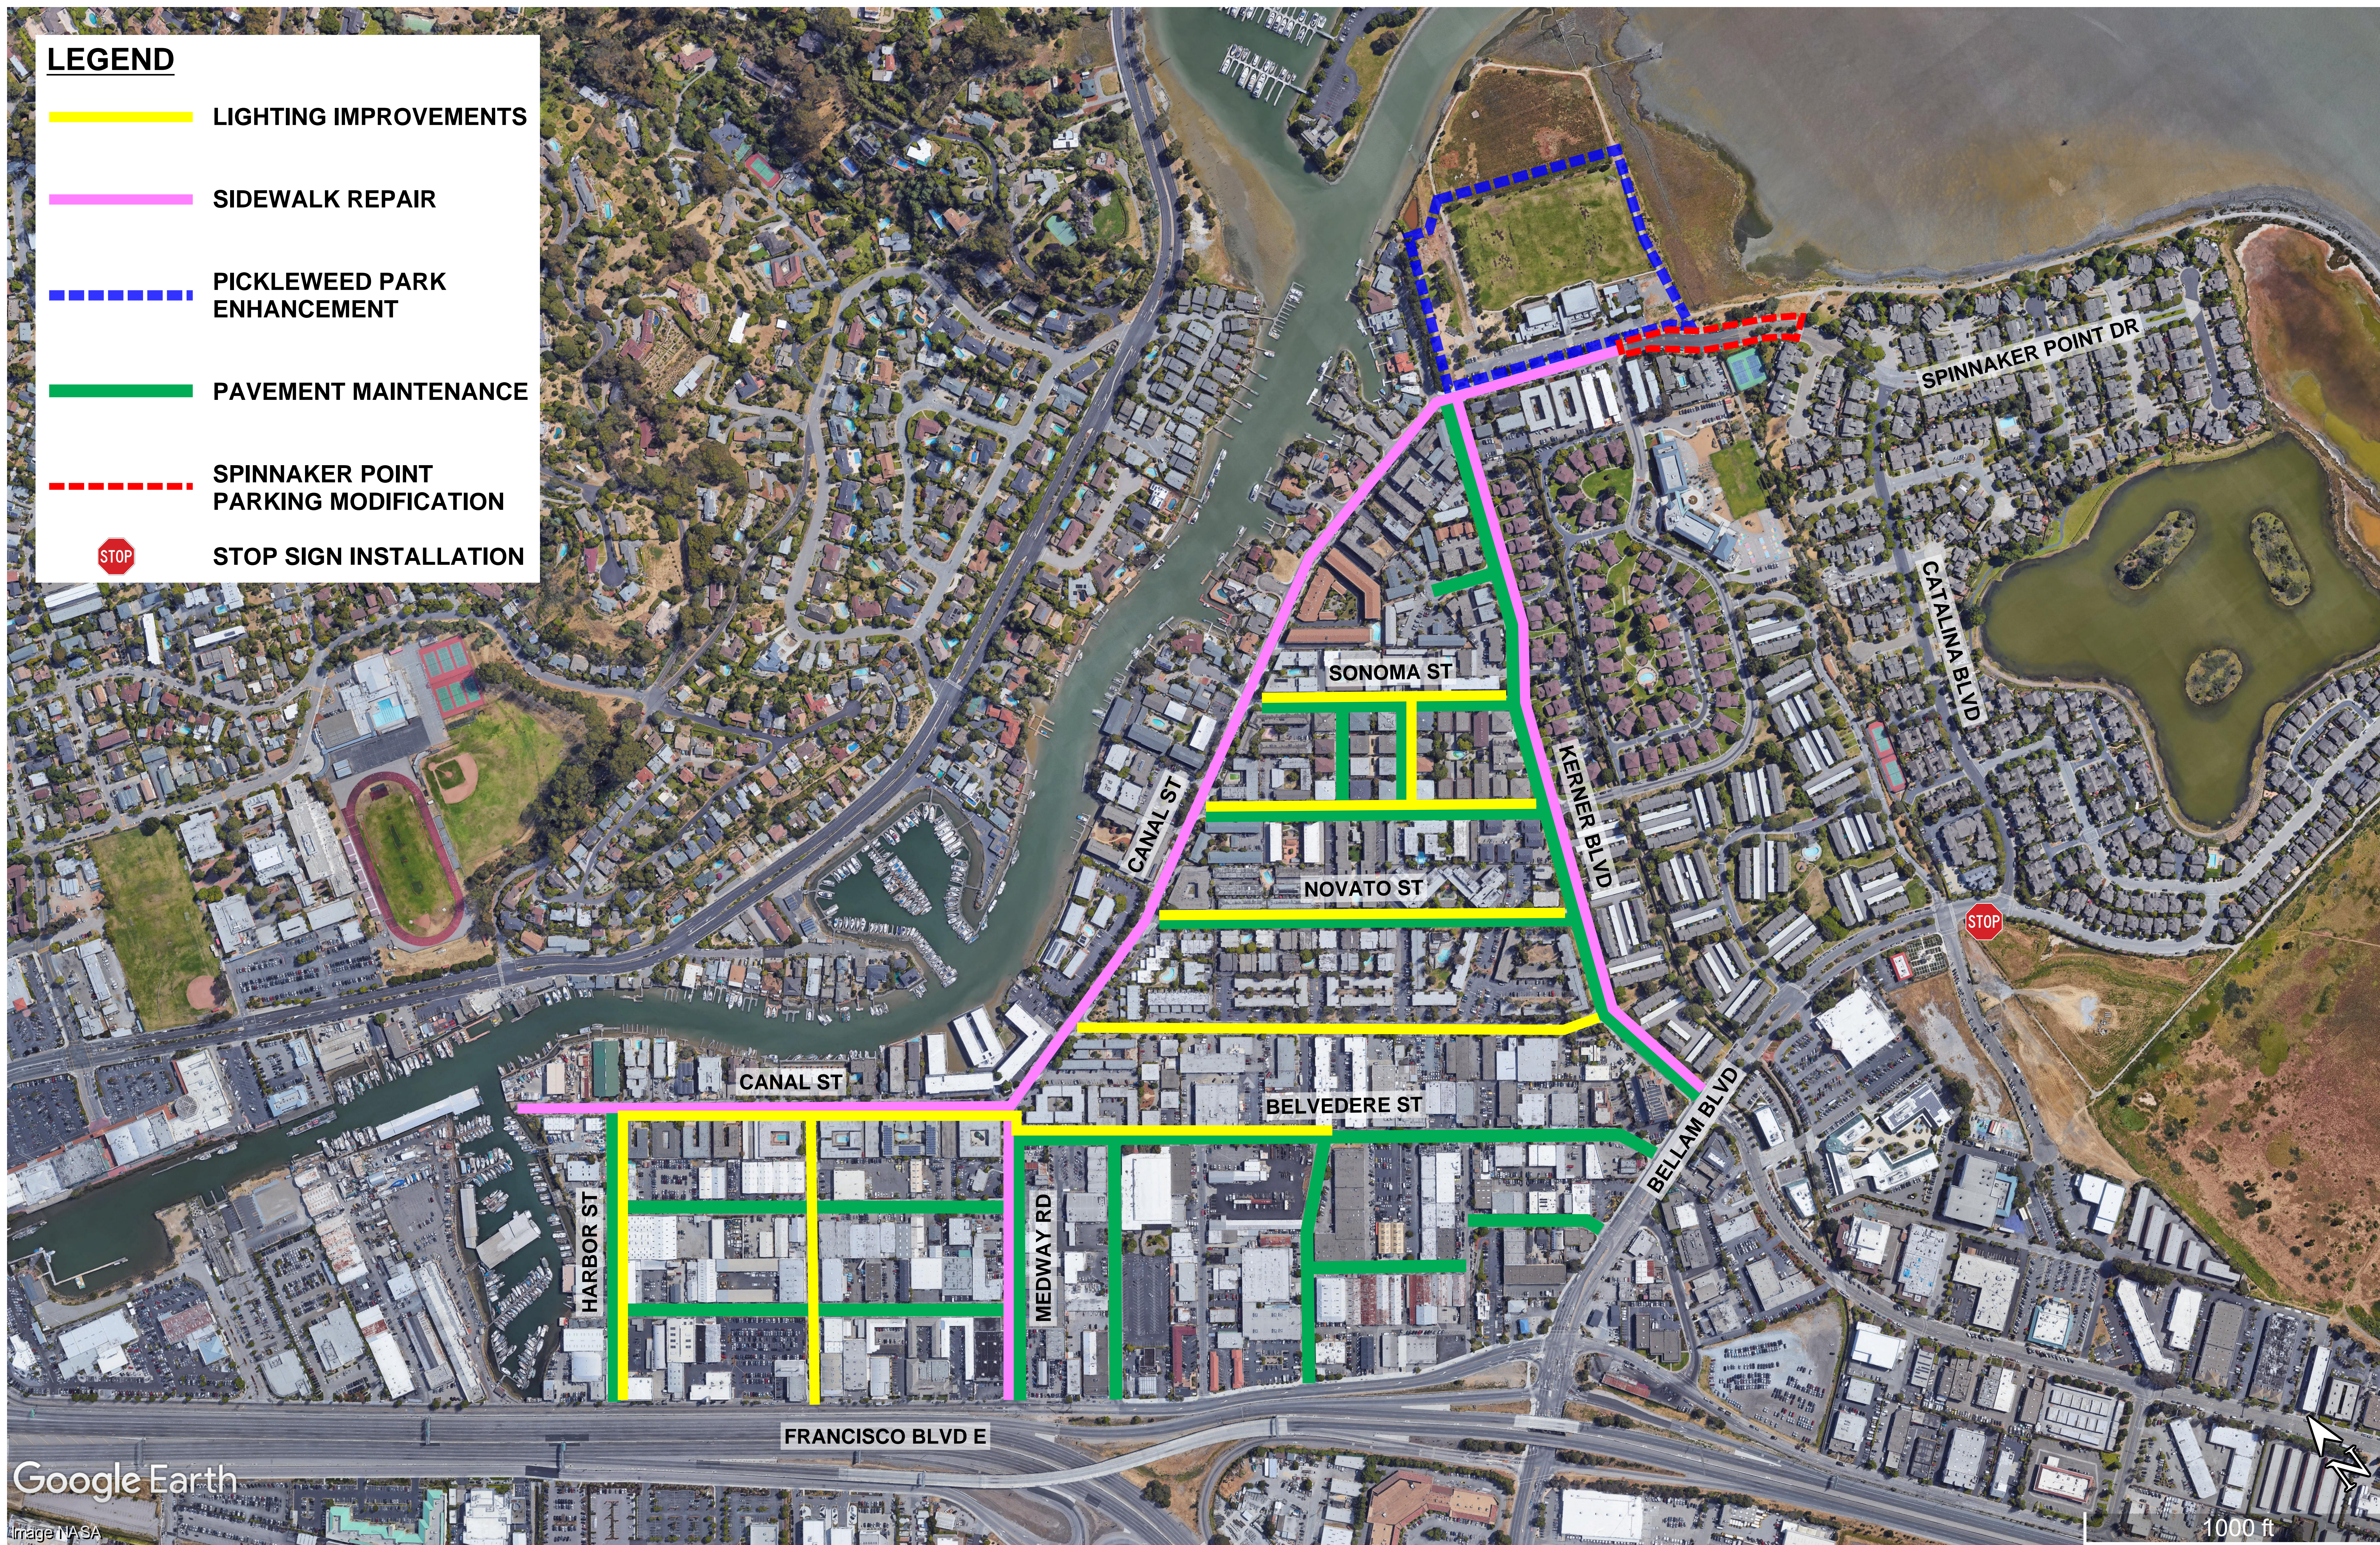

LEGEND

-  LIGHTING IMPROVEMENTS
-  SIDEWALK REPAIR
-  PICKLEWEED PARK ENHANCEMENT
-  PAVEMENT MAINTENANCE
-  SPINNAKER POINT PARKING MODIFICATION
-  STOP SIGN INSTALLATION

Google Earth

Image NASA

SAN RAFAEL
THE CITY WITH A MISSION

CANAL NEIGHBORHOOD IMPROVEMENTS

OVERVIEW MAP
SEPTEMBER 2022