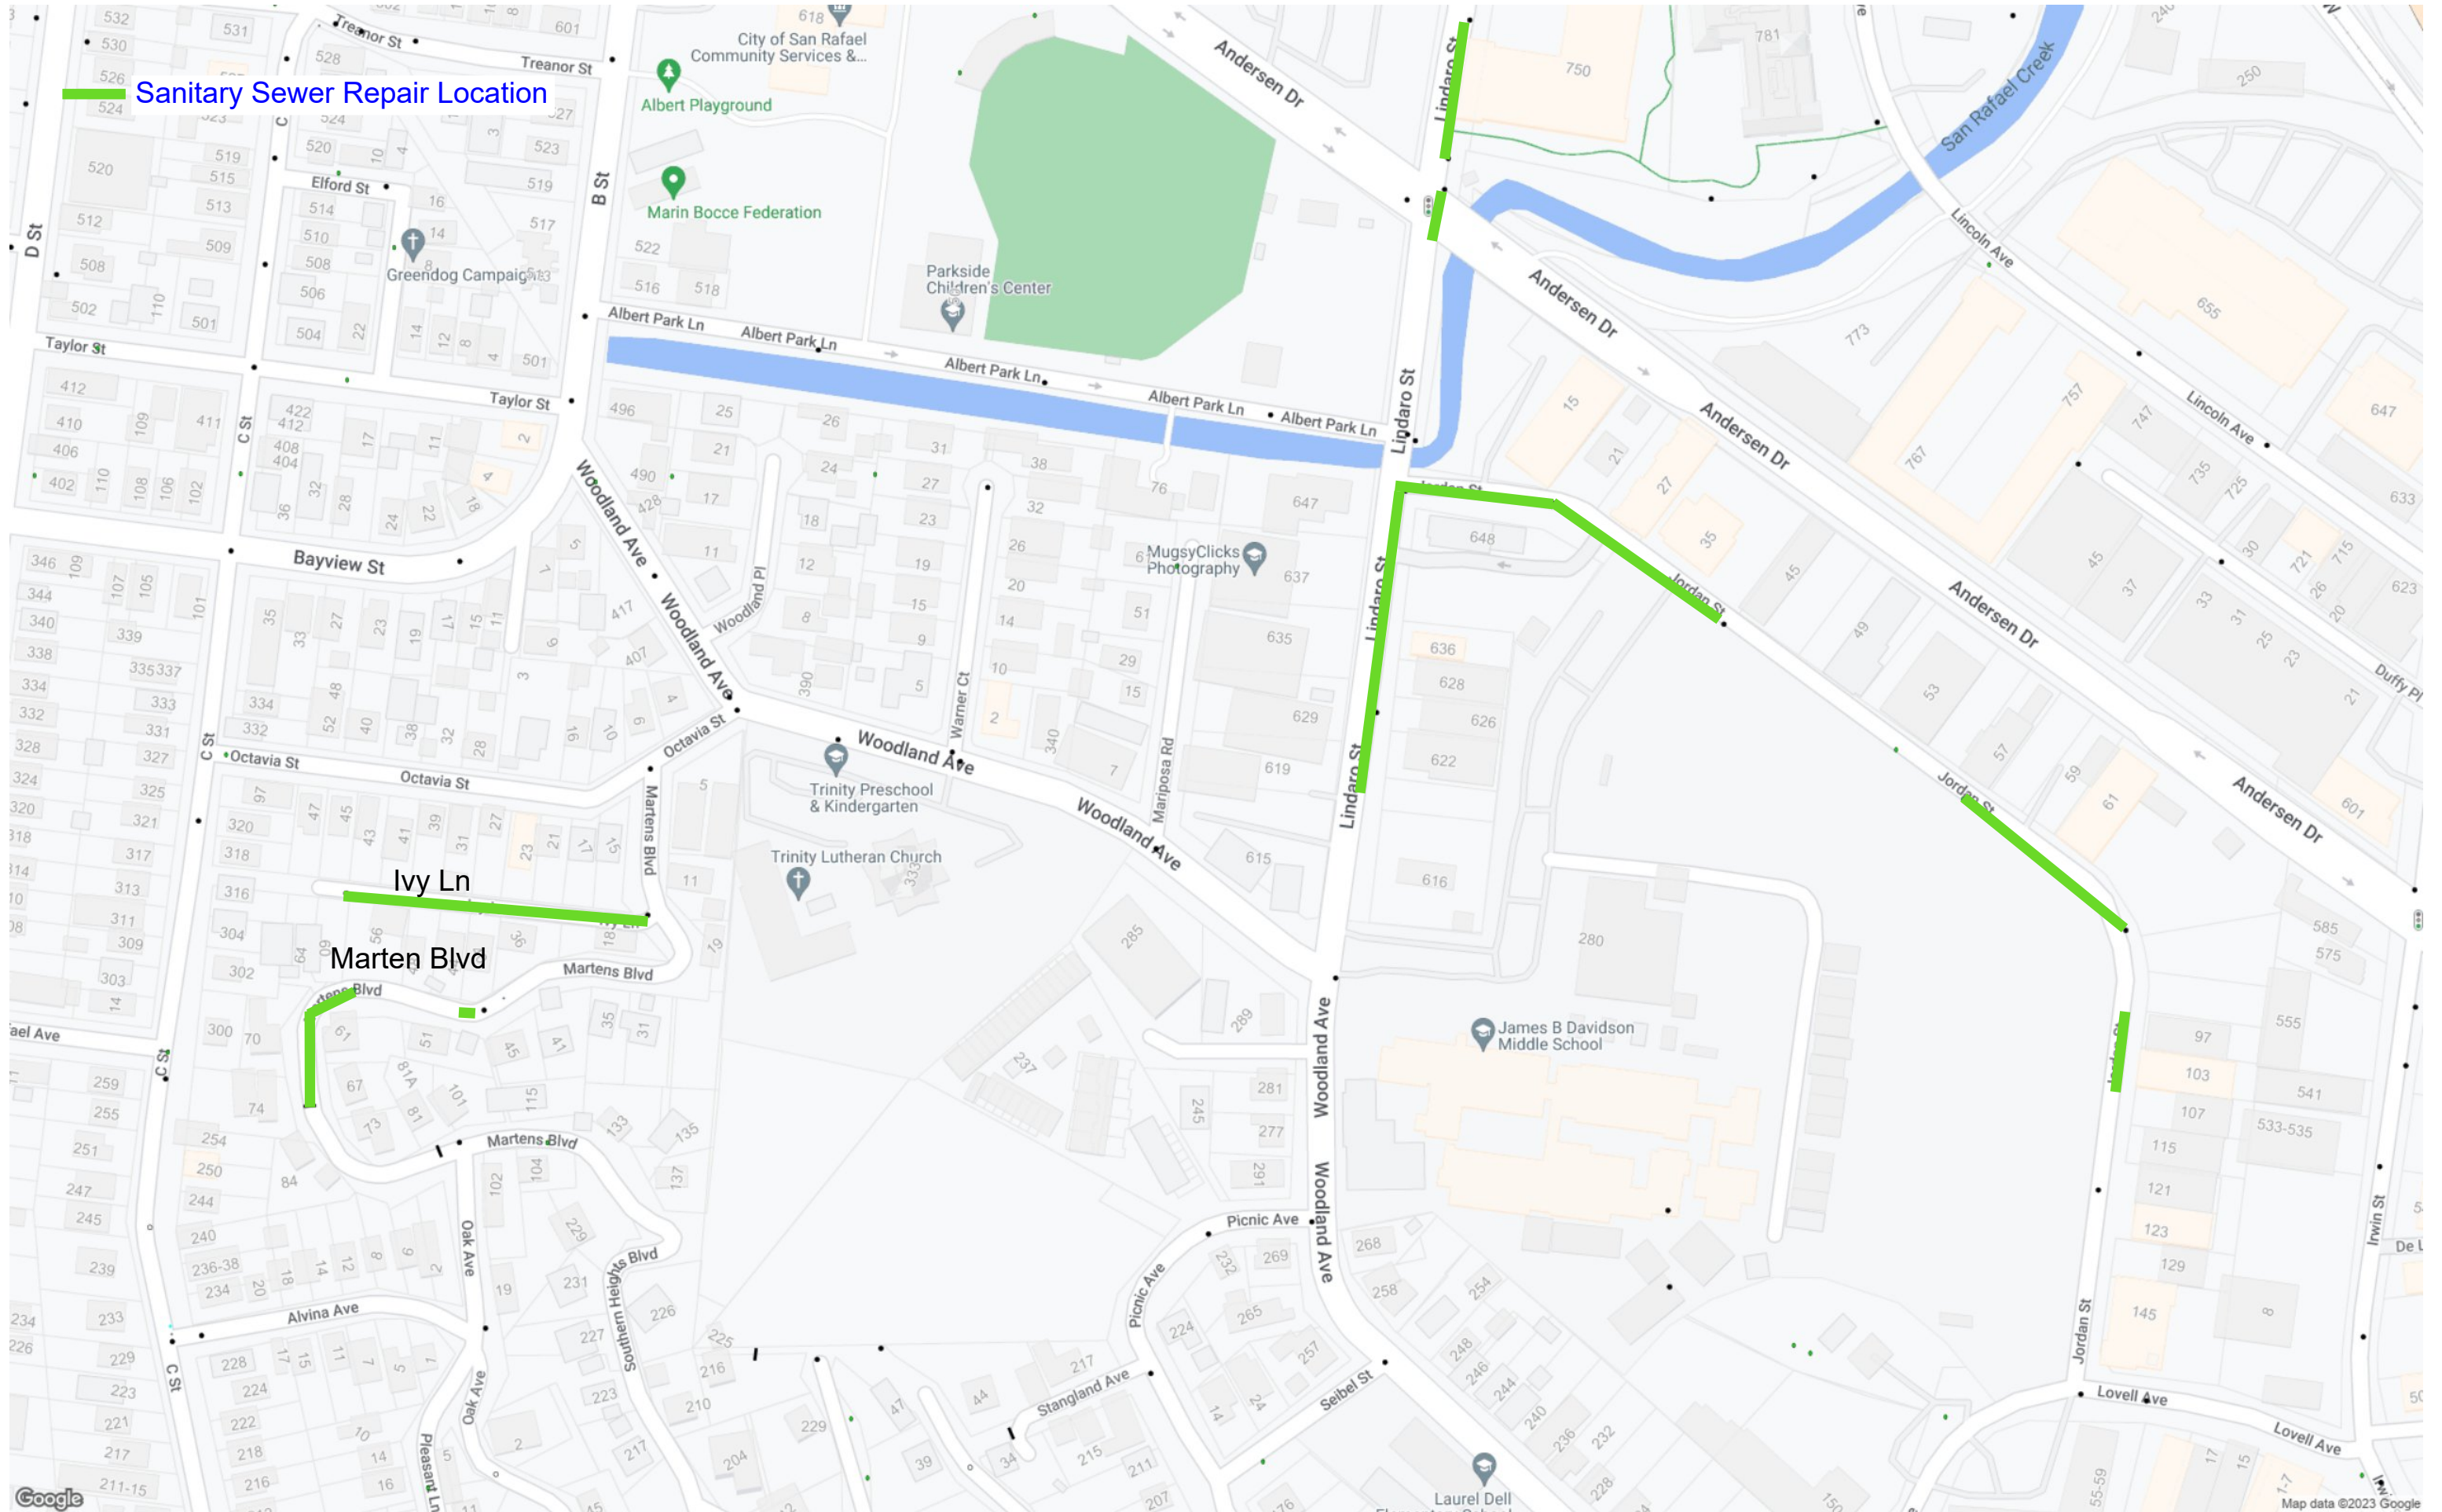

Sanitary Sewer Repair Location

Ivy Ln

Martens Blvd