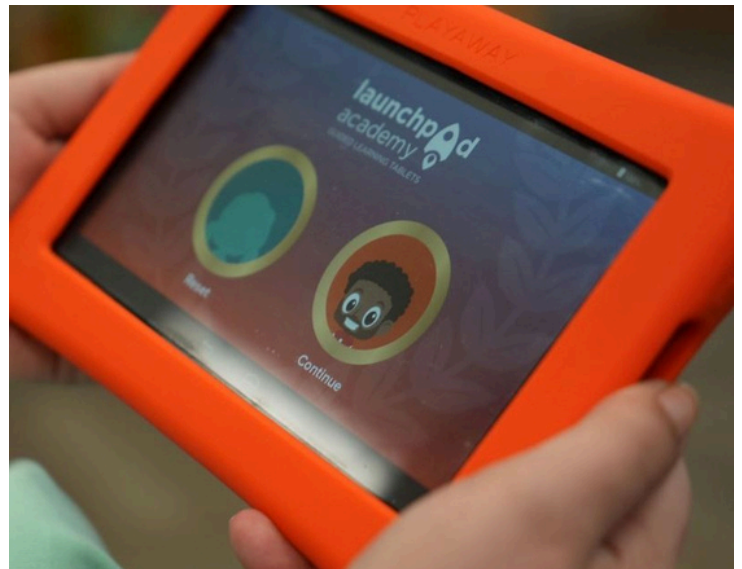

For more information, please call
Para obtener más información, por favor llame
Để biết thêm chi tiết, xin vui lòng gọi cho chúng tôi.

Newhope Library
714-647-6992