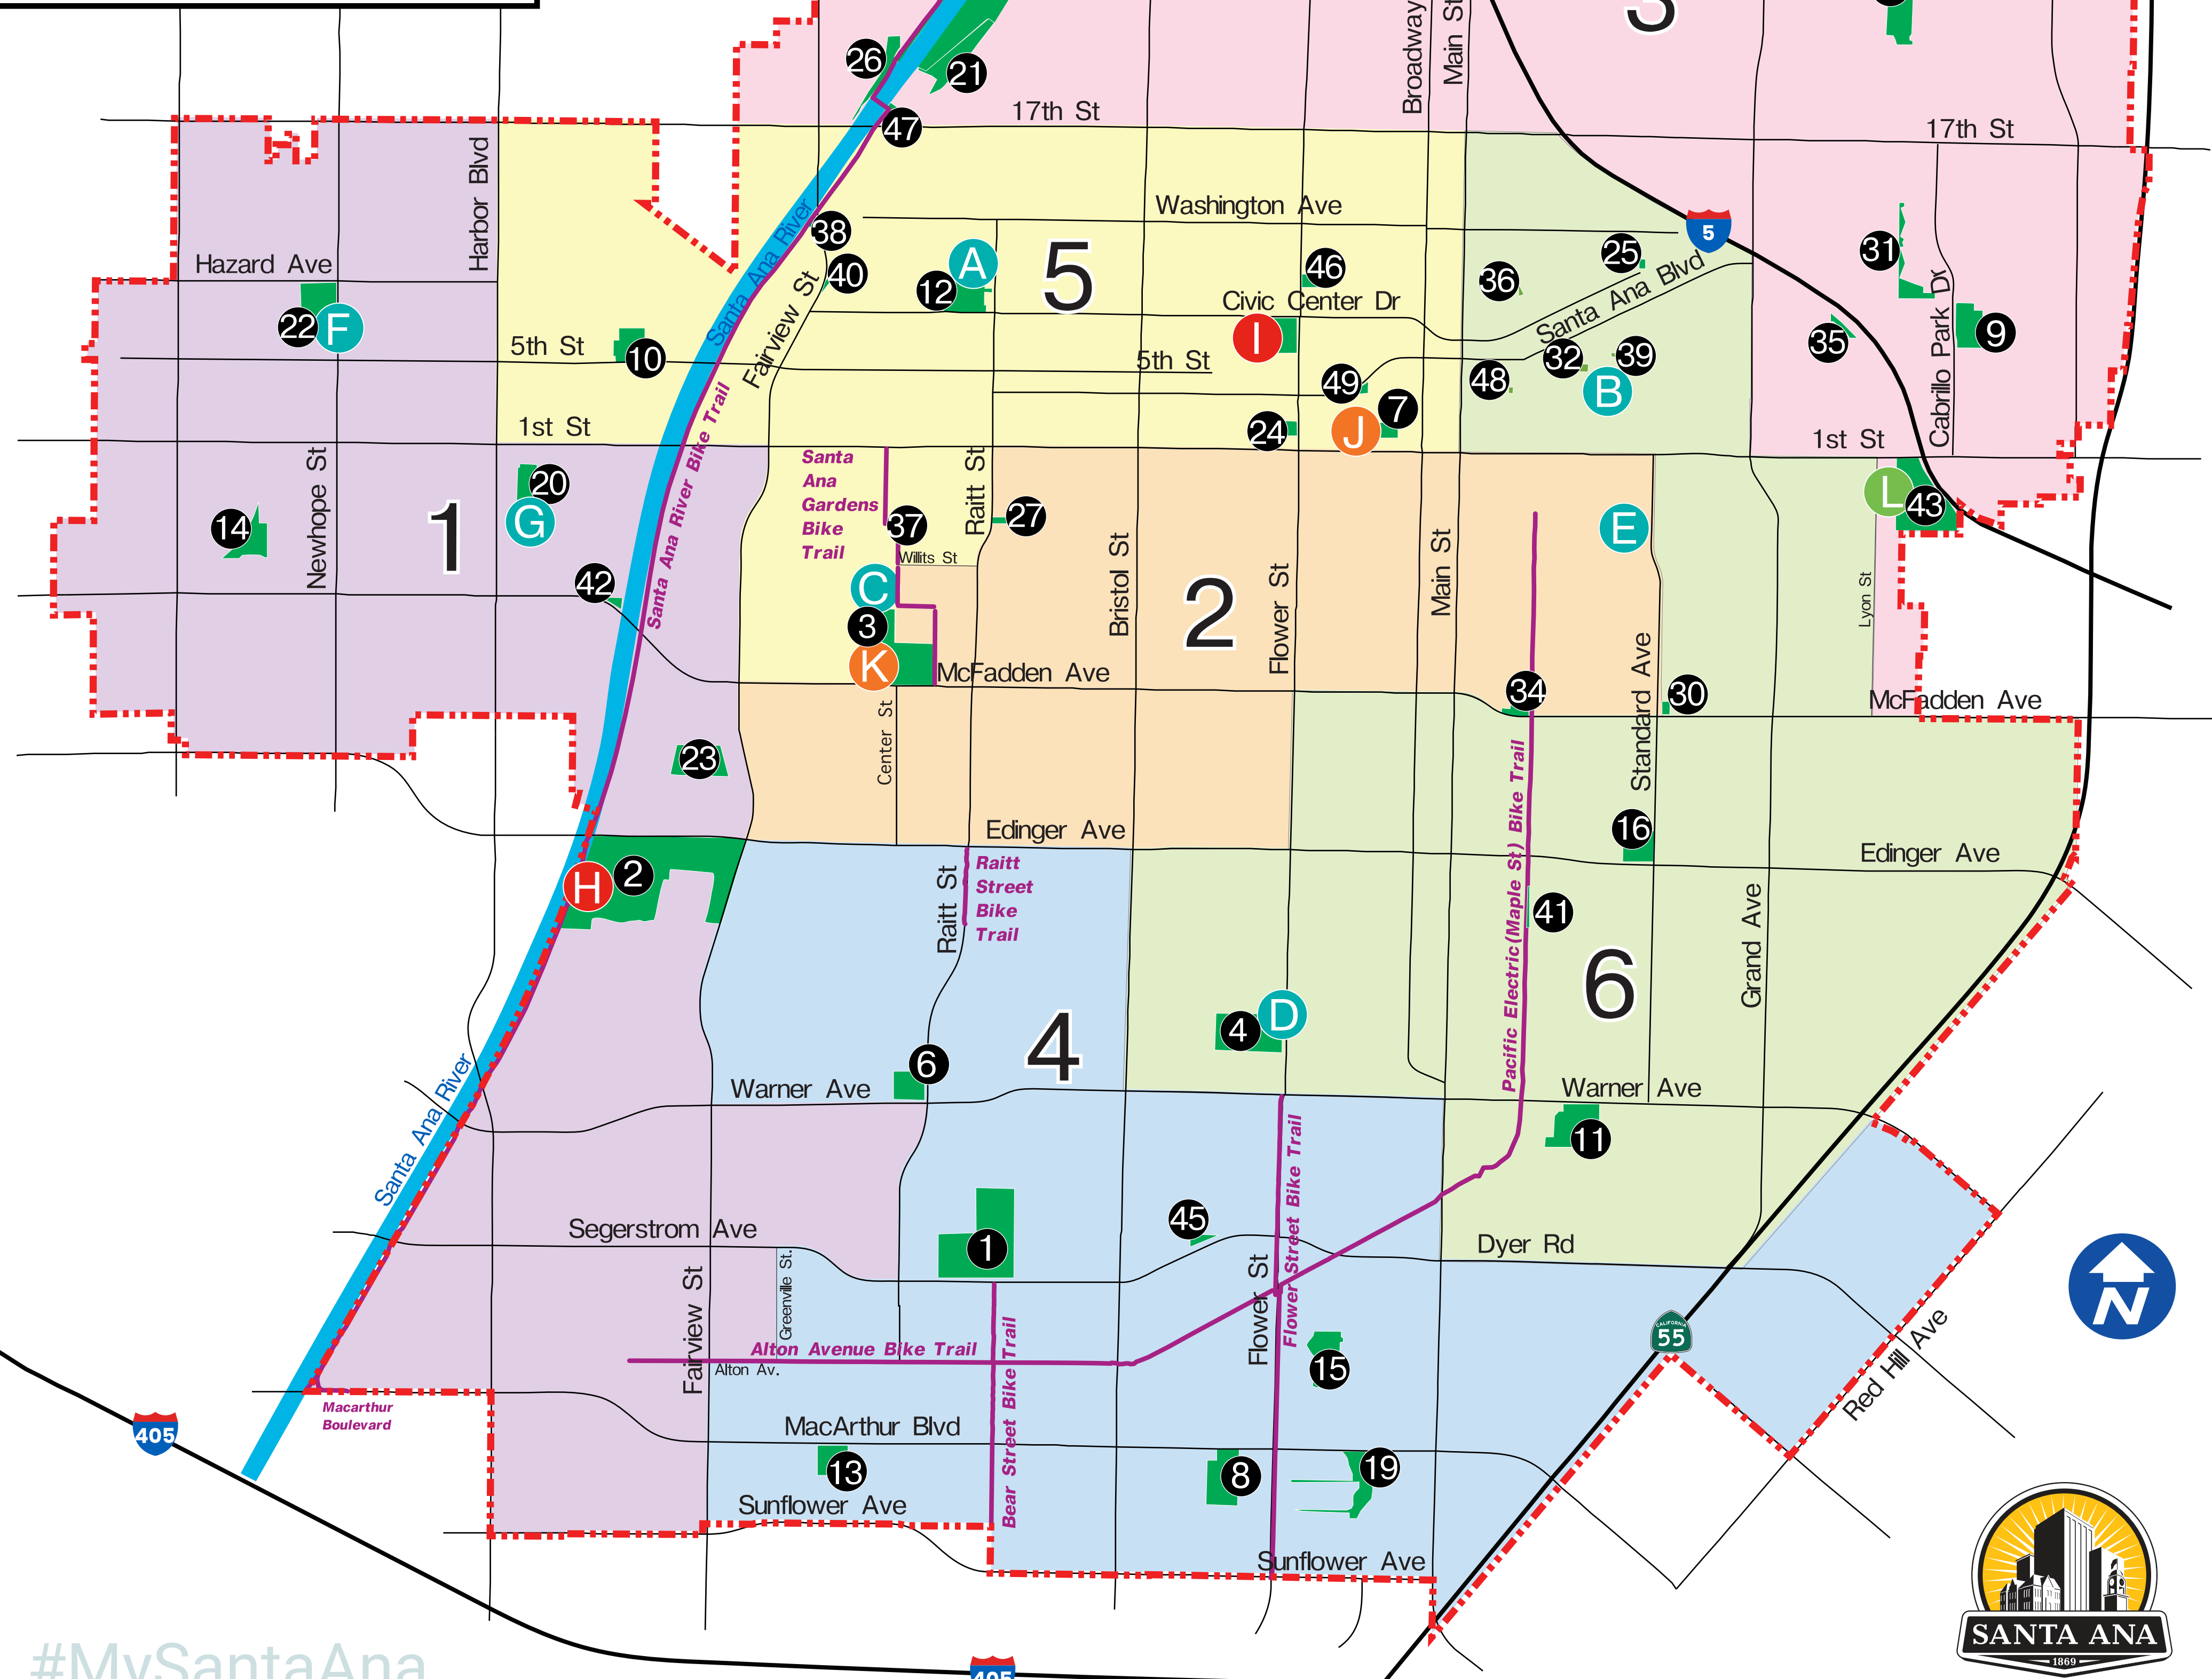

Council Wards

- **Mayor** Valerie Amezcuca
- **Ward 1** Thai Viet Phan
- **Ward 2** Benjamin Vazquez
- **Ward 3** Jessie Lopez
- **Ward 4** Phil Bacerra
- **Ward 5** Johnathan Ryan Hernandez
- **Ward 6** David Penalzoza

#MySantaAna

Rev. 01/14/2025

Santa Ana Parks and Facilities

City Parks	Community Parks	Neighborhood Parks	Pocket Parks	Urban Plazas	Recreation Community Centers	Senior Centers	Zoo
1 Carl Thornton Park	6 Adams Park	19 Sandpointe Park	36 French Park	Community Gardens	A El Salvador Center	H Dan Young Soccer Complex	L Santa Ana Zoo at Prentice Park
2 Centennial Park	7 Birch Park	20 Santa Anita Park	37 Friendship Park	Outdoor Fitness	B Garfield Center	I Santa Ana Stadium	
3 Jerome Park	8 Bomo Koral Park	21 Riverview Park	38 Fairview Triangle	Pool	C Jerome Center	J Santa Ana Senior Center	
4 Memorial Park	9 Cabrillo Park	22 Rosita Park	39 Garfield Exercise	Skate Park	D Memorial Center	K Southwest Senior Center	
5 Santiago Park	10 Cesar Chavez Campesino Park	23 Windsor Park	40 La Artista Artesia Pilar Park		E Roosevelt-Walker Center		
6 Adams Park	11 Delhi Park	24 Angels Park	41 Maple & Occidental Park		F Salgado Center		
7 Birch Park	12 El Salvador Park	25 Chepa's Park	42 Mcfadden Triangle		G Santa Anita Center		
8 Bomo Koral Park	13 Griset Park	26 Edna Park	43 Prentice Park		H Dan Young Soccer Complex		
9 Cabrillo Park	14 Heritage Park	27 Ed Caruthers Park	44 Sarah May Downie Garden		I Santa Ana Stadium		
10 Cesar Chavez Campesino Park	15 Lillie King Park	28 Eldridge Park	45 Segerstrom Triangle		J Santa Ana Senior Center		
11 Delhi Park	16 Madison Park	29 Fisher Park	46 10th Street and Flower Street		K Southwest Senior Center		
12 El Salvador Park	17 Morrison Park	30 Gerardo Mouet Park	47 17th Street Triangle				
13 Griset Park	18 Portola Park	31 Mabury Park	48 Plaza Calle Cuatro				
14 Heritage Park		32 Mariposa Park	49 Sasscer Park				
15 Lillie King Park		33 Memory Lane Park					
16 Madison Park		34 Pacific Electric Park					
17 Morrison Park		35 Saddleback View Park					
18 Portola Park