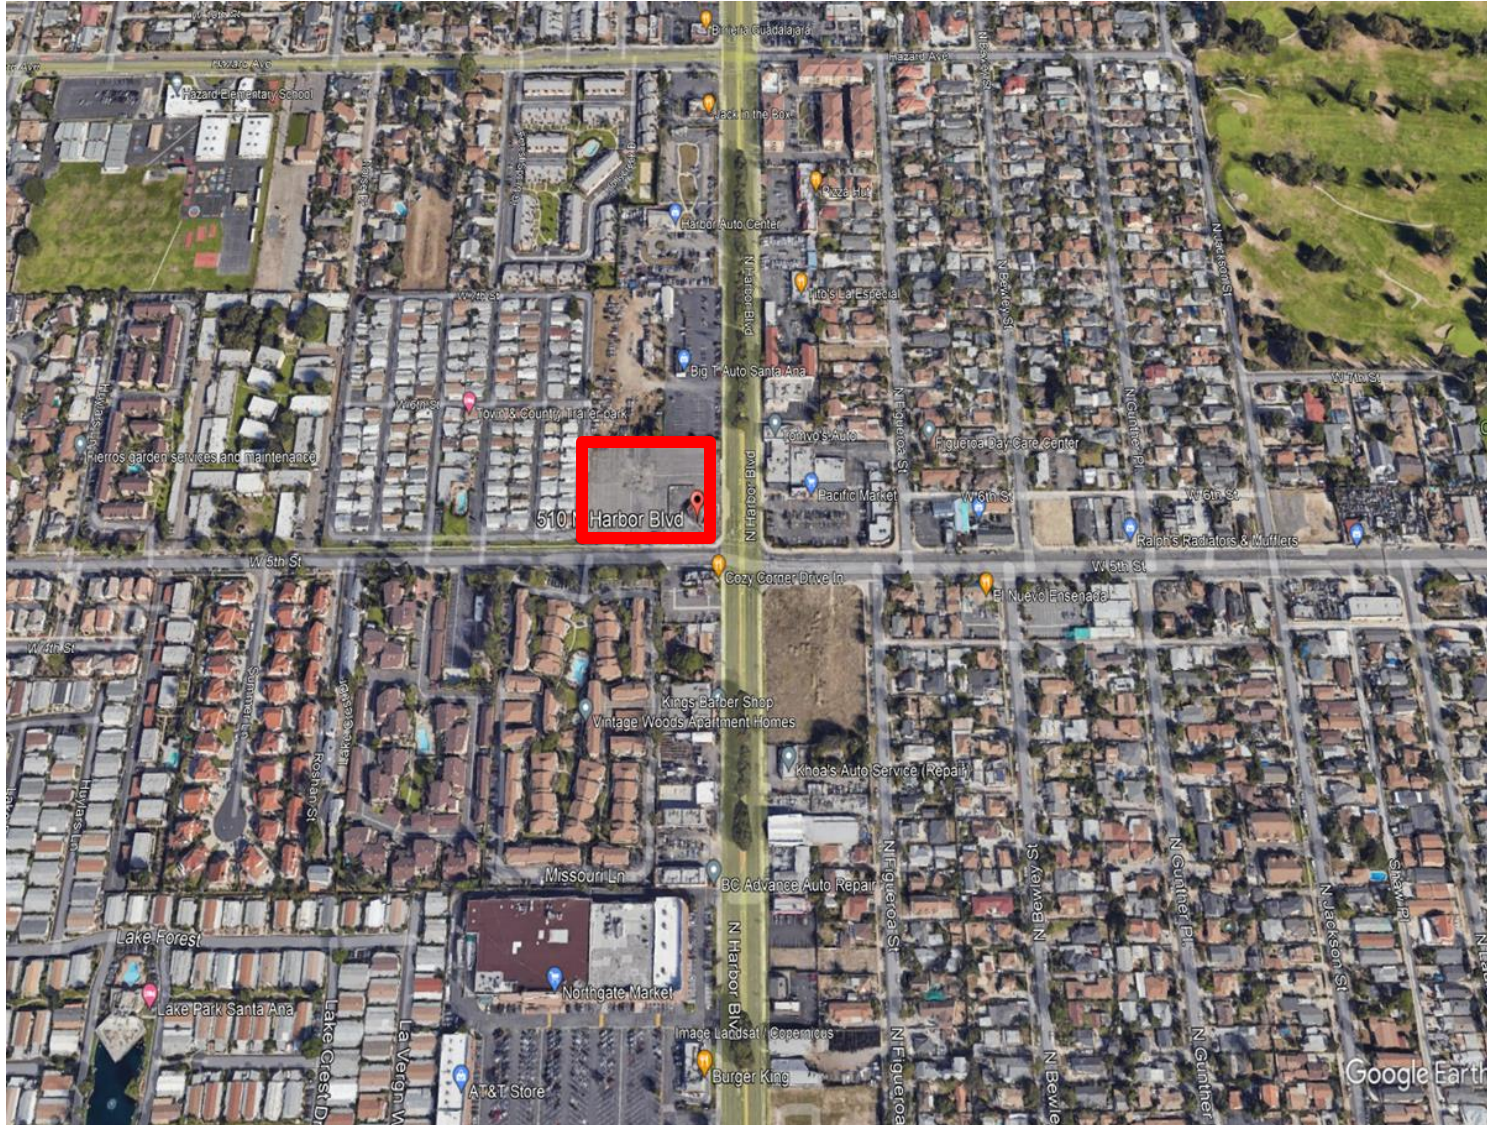

Aerial Photo of Site

Existing Site Condition

Project Details

- 45 Attached Single-Family Homes (24.5 homes per acre)
 - 3-4 bedrooms and 2.5-3 baths
 - 1,451 sqft to 1,847 sqft
 - Entry to Project on 5th Street
 - Front doors facing 5th Street & Harbor Blvd.
 - Central common area space with barbeque, shade structure, seating, and passive landscaping
- Affordable Housing Component:
 - 5 units @ Moderate Income Level
 - Anticipated to be priced from the mid \$400,000's