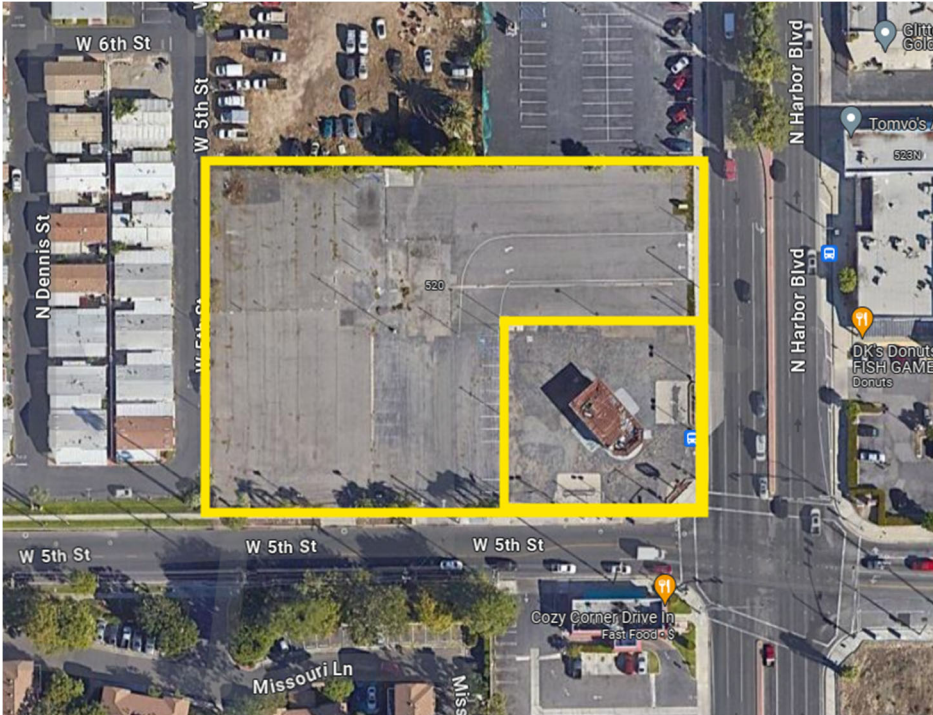

COMMUNITY NEIGHBORHOOD MEETING

Future
Development:
**510/520 N Harbor
Boulevard, Santa
Ana, California**

Proposing:
**45 Units
2 & 3 Story
Townhomes
For-Sale**

WHEN: June 27, 2024 / 6:30PM to 7:30PM

WHERE: Hazard Elementary School (Multi-Purpose Room)
(In Person) 4218 Hazard Ave, Santa Ana, CA 92703

LINK: Zoom Webinar
(Online)

<https://us02web.zoom.us/j/81546466497?pwd=MLYIz7BEUoBjSwpnlobp2Td0LSJKLB.1>

Phone (audio): 646 931 3860
Meeting ID: 815 4646 6497
Passcode: 008921

City Ventures proposes 45 for-sale, two and three-story townhomes at 510 & 520 N Harbor, Santa Ana.

Your Invited to the meeting to learn more information regarding this proposed development. City Ventures will provide general information and solicit input on the project from the local community.

If you have any questions regarding this event or require language interpretation services in languages other than English or Spanish, please email us at kprijatel@cityventures.com or send your request to the address shown.

Your email or written request for interpretation services must be received no later than June 21st at 6pm.