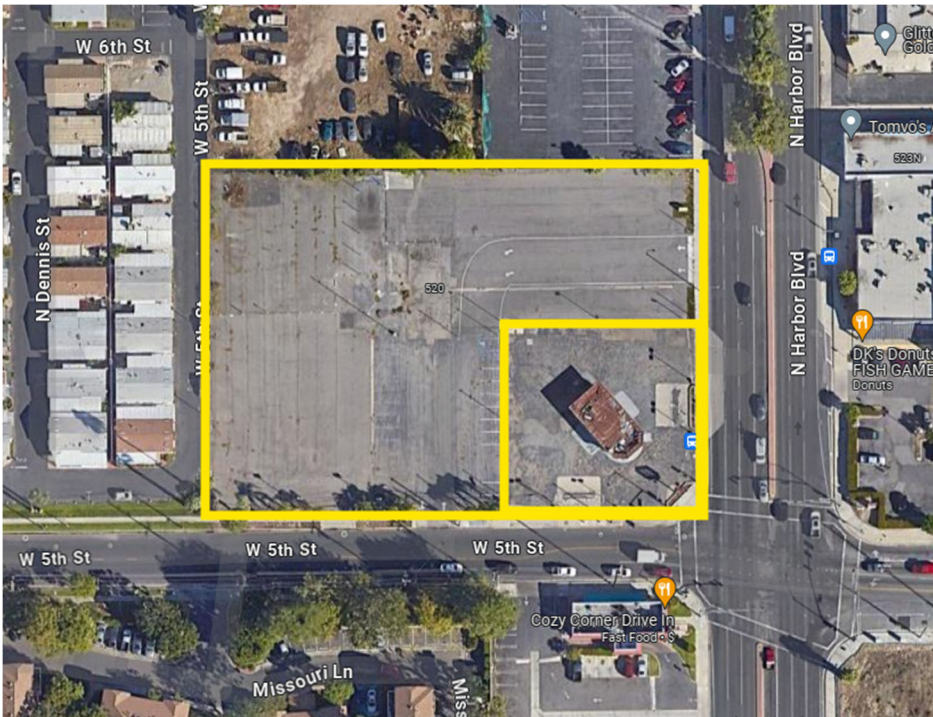

REUNIÓN VECINAL COMUNITARIA

Desarrollo futuro:
**510/520 N Harbor
Boulevard, Santa
Ana, California**

Proponiendo:
**45 unidades
Adosados de 2 y
3 plantas
En venta**

CUANDO: 27 de junio de 2024/ 6:30PM to 7:30PM

DÓNDE: Hazard Escuela Primaria (Sala Multipropósito)
(En Persona) 4218 Hazard Ave, Santa Ana, CA 92703

ENLACE: Zoom Seminario Web
(En Línea)

<https://us02web.zoom.us/j/81546466497?pwd=MLYz7BEUoBjSwpnlobp2Td0LSJKLB.1>

teléfono (audio): 646 931 3860

ID de reunion: 815 4646 6497

código de acceso: 008921

City Ventures propone 45 casas adosadas de dos y tres plantas en venta en 510 & 520 N Harbor, Santa Ana.

Le invitamos a la reunión para obtener más información sobre este proyecto. City Ventures proporcionará información general y solicitará la opinión de la comunidad local sobre el proyecto.

Si tiene alguna pregunta sobre este evento o requiere servicios de interpretación de idiomas en idiomas distintos al inglés o español, envíenos un correo electrónico a kprijatel@cityventures.com o envíe su solicitud a la dirección indicada.

Su solicitud de servicios de interpretación por correo electrónico o por escrito deberá recibirse a más tardar el 21 de junio a las 6pm.