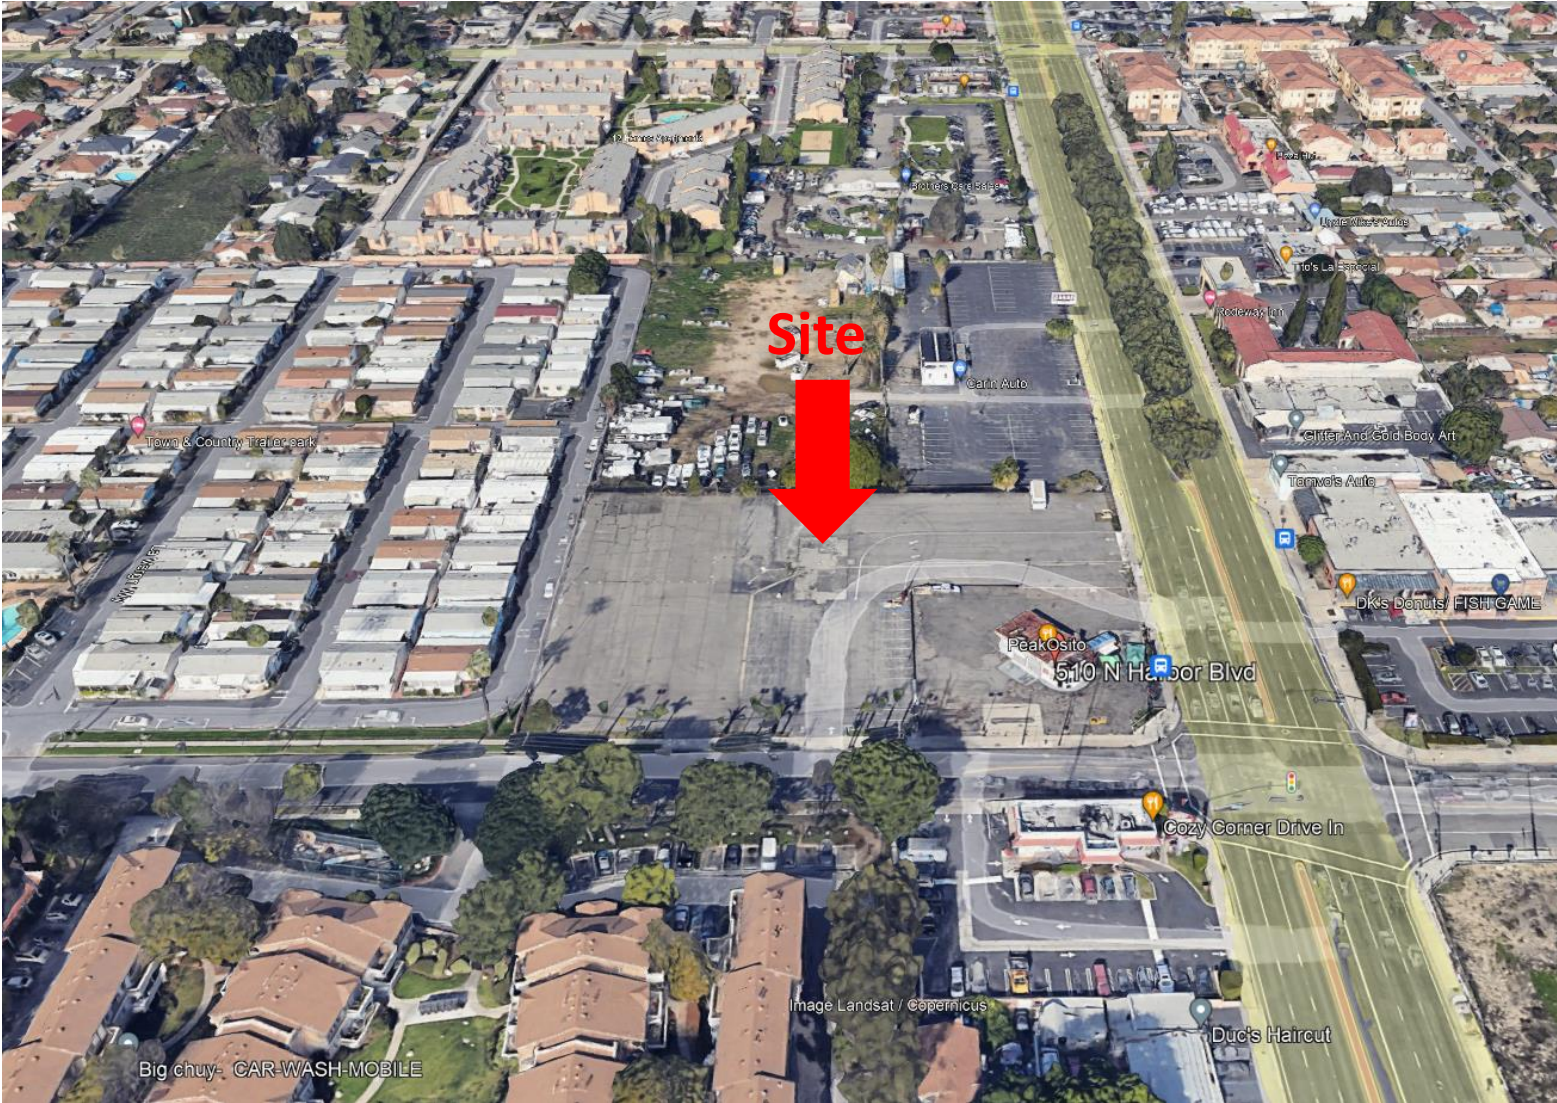

Aerial Photo of Site

Existing Site Condition

Project Details

- 45 Attached Single-Family Homes (24.5 homes per acre)
 - 3-4 bedrooms and 2.5-3 baths
 - 1,451 sqft to 1,847 sqft
 - Entry to Project on 5th Street
 - Front doors facing 5th Street & Harbor Blvd.
 - Central common area space with barbeque, shade structure, seating, and passive landscaping
- Affordable Housing Component:
 - 5 units @ Moderate Income Level
 - Anticipated to be priced from the mid \$400,000's