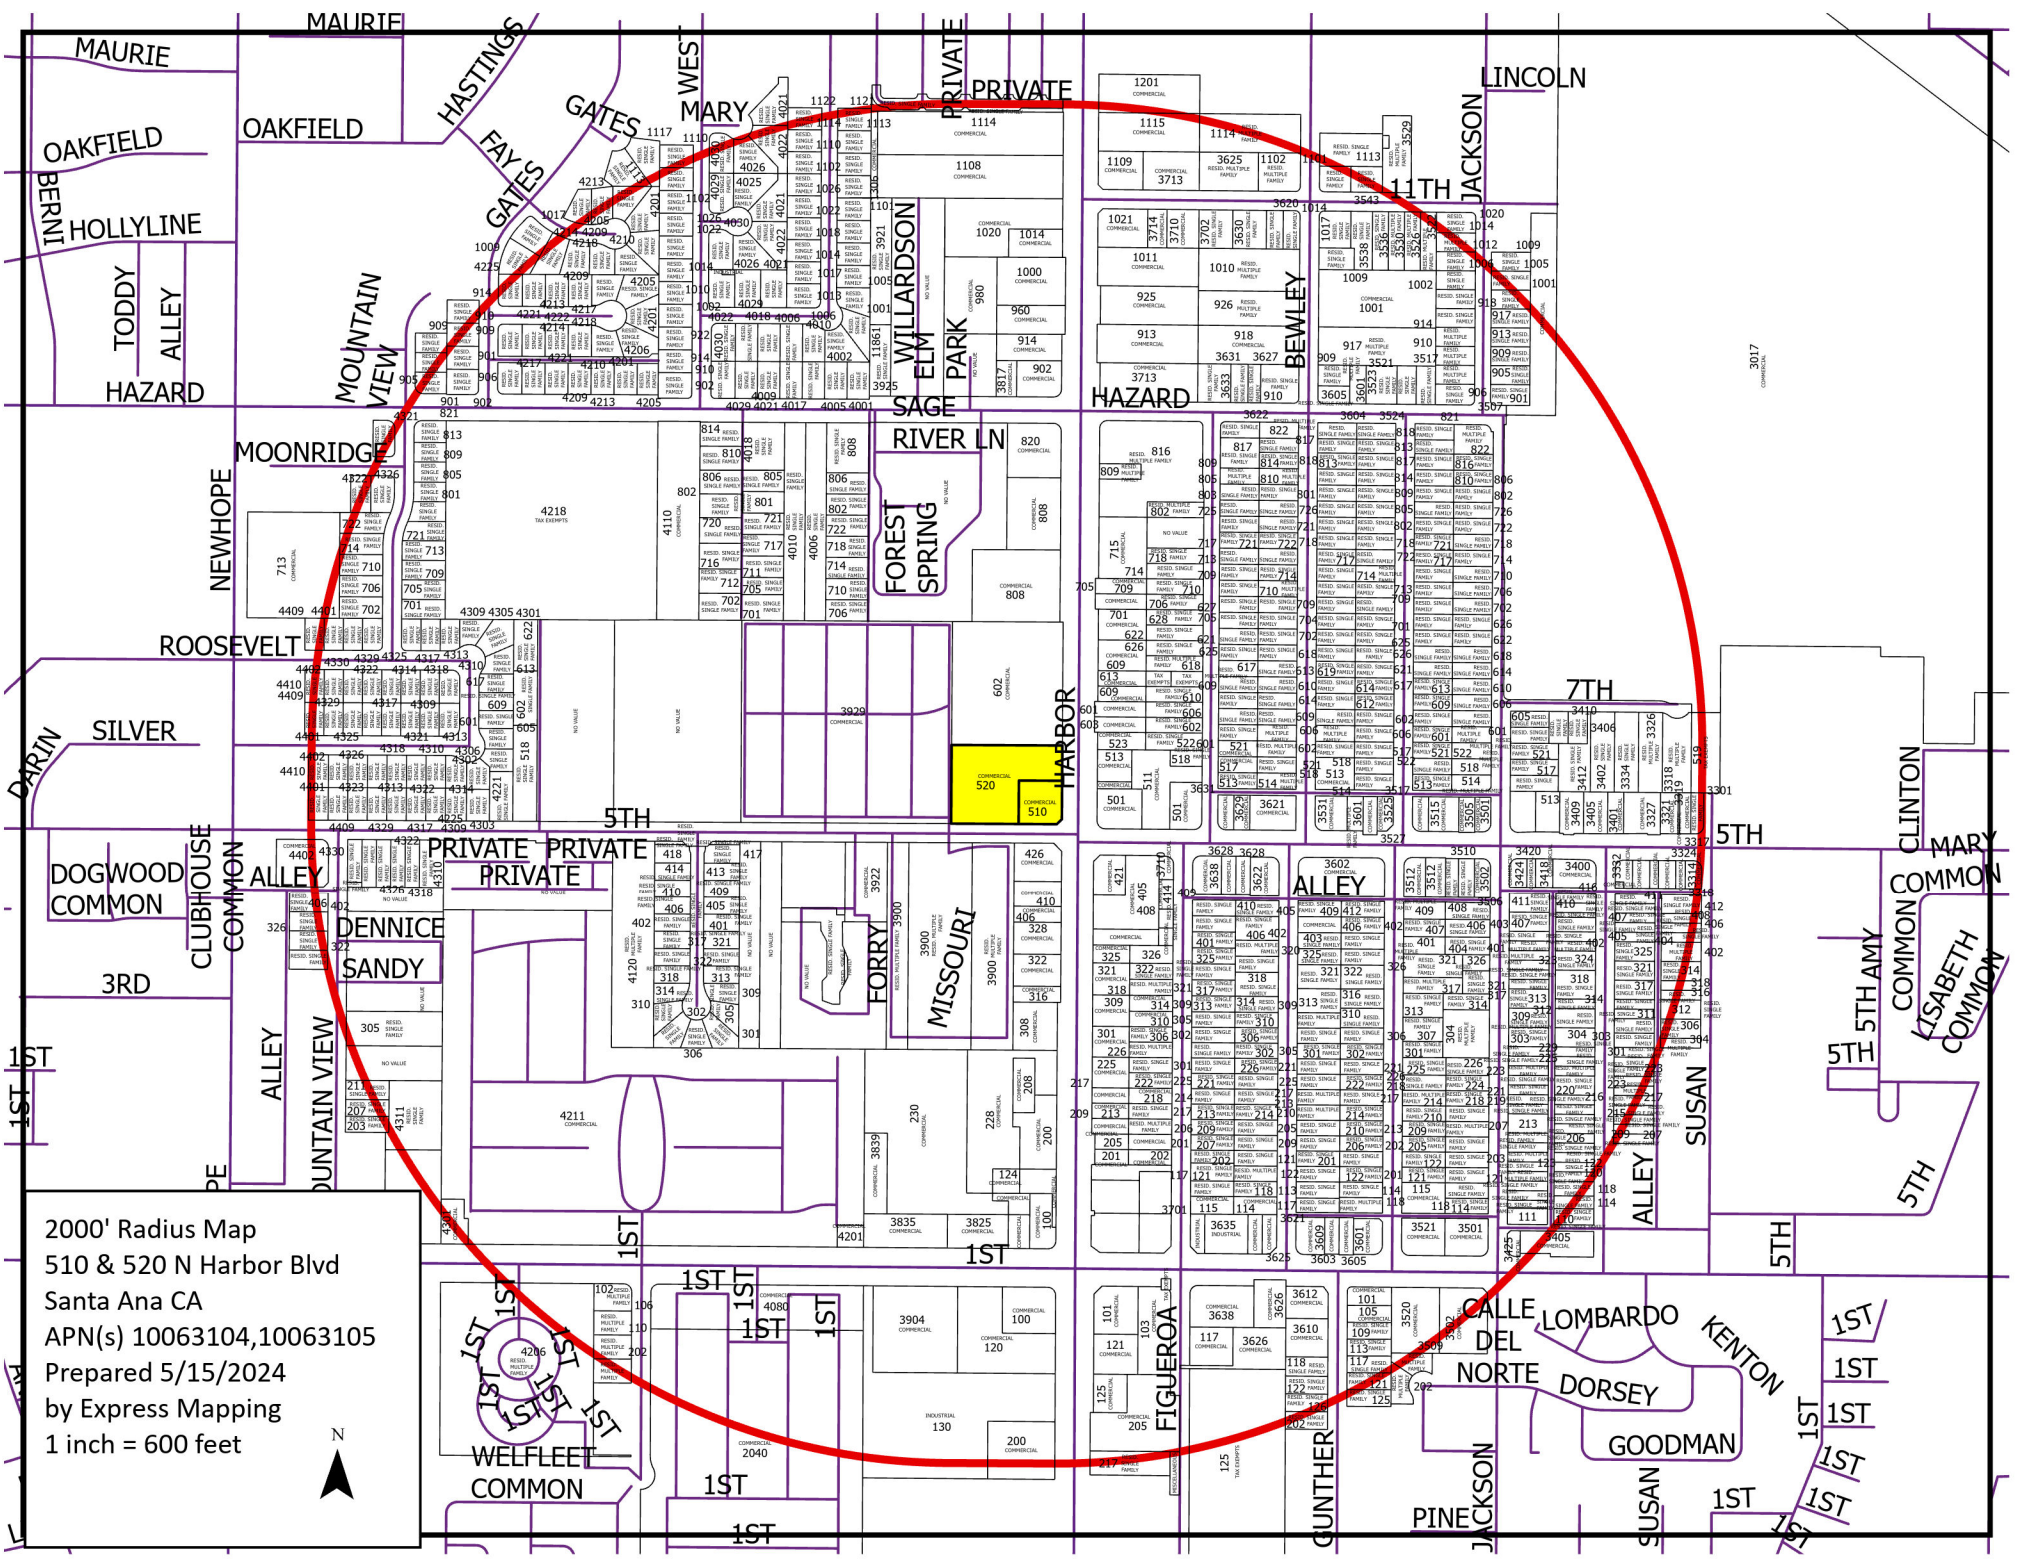

(1) SET OF GUMMED LABELS (IN CITY PKG)

EXCEL FILE

CERTIFICATION

COUNT: 3286 (Duplicates Consolidated)

PREPARED 05/15/2024

FILE #3870

2000' Radius Map
510 & 520 N Harbor Blvd
Santa Ana CA
APN(s) 10063104,10063105
Prepared 5/15/2024
by Express Mapping
1 inch = 600 feet