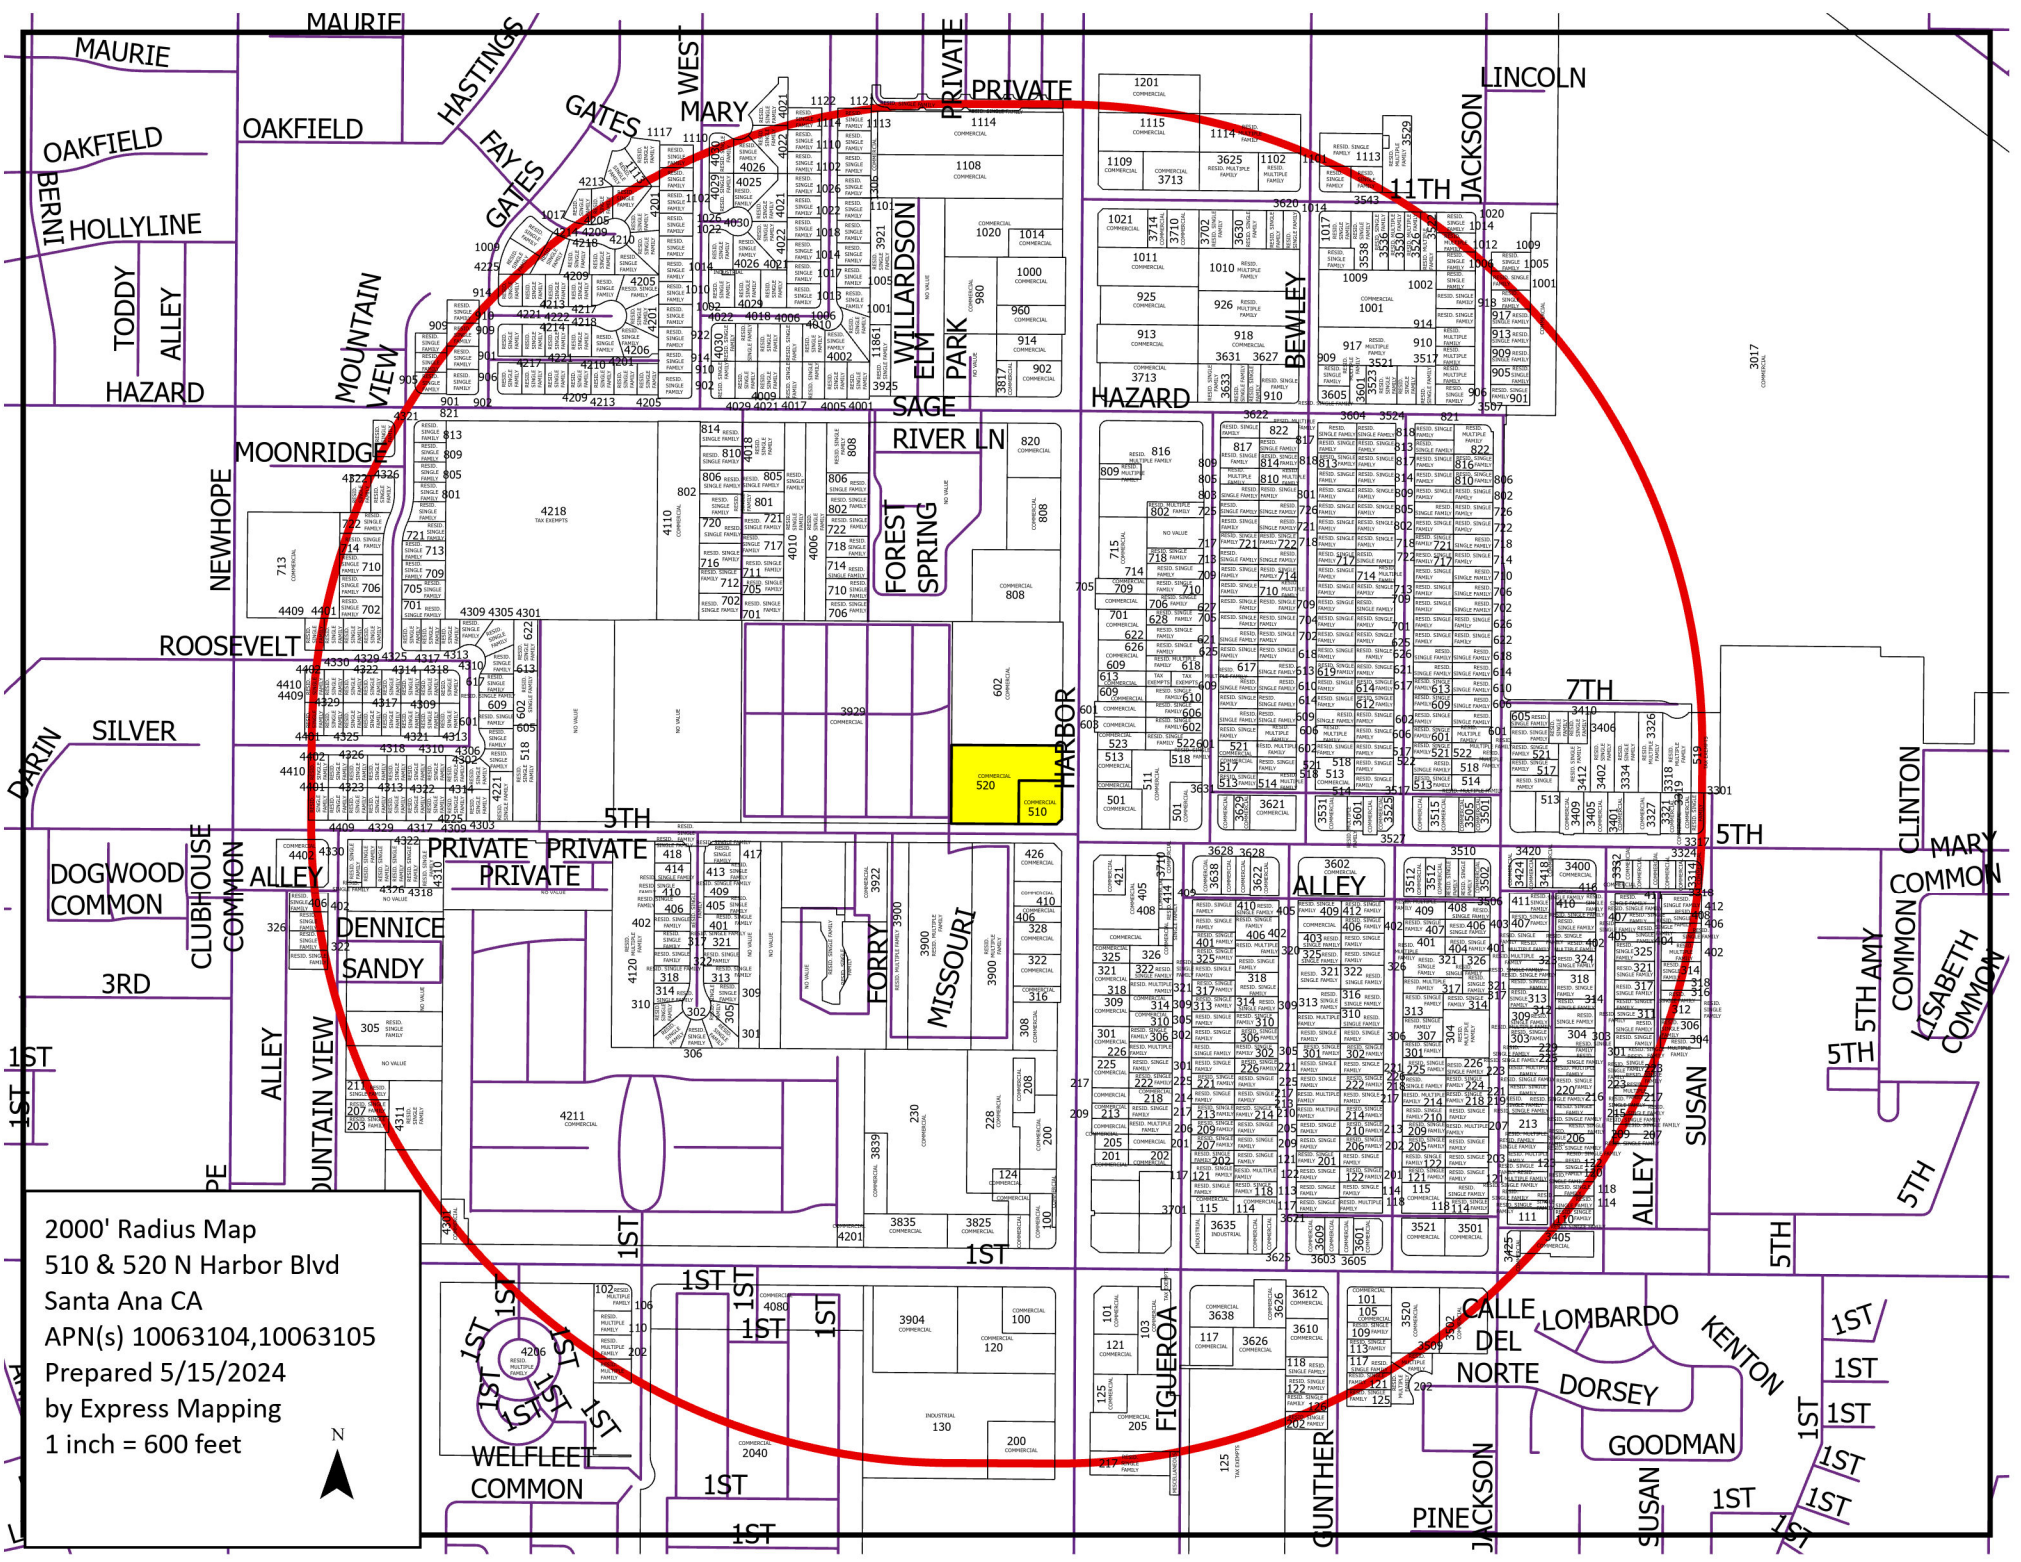

2000' Radius Map
510 & 520 N Harbor Blvd
Santa Ana CA
APN(s) 10063104,10063105
Prepared 5/15/2024
by Express Mapping
1 inch = 600 feet