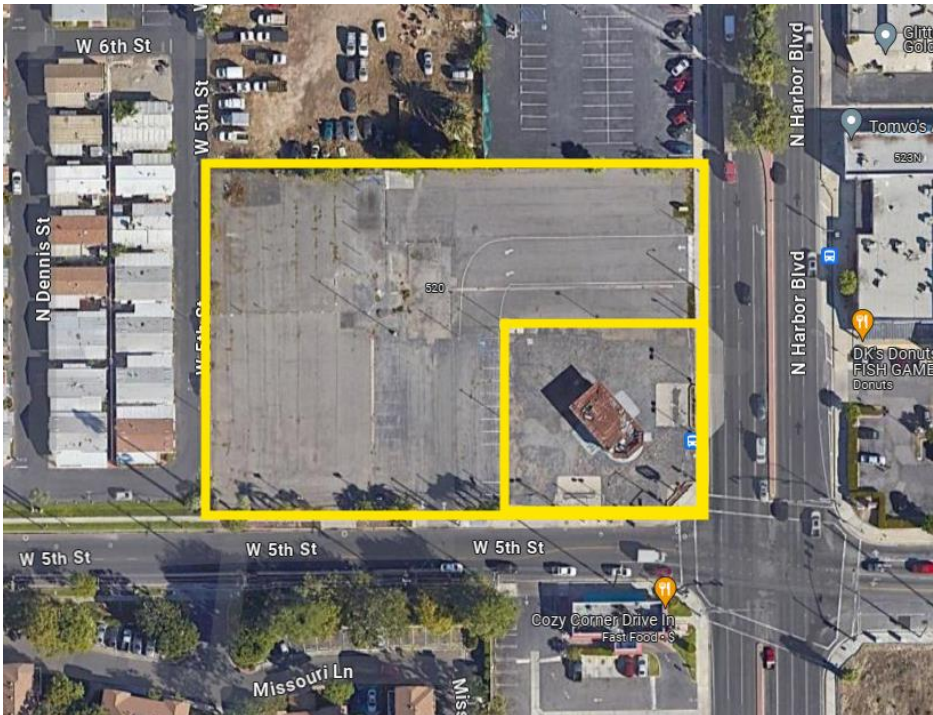

COMMUNITY NEIGHBORHOOD MEETING

Future
Development:
**510/520 N Harbor
Boulevard, Santa
Ana, California**

Proposing:
**45 Units
2 & 3 Story
Townhomes
For-Sale**

WHEN: August 8, 2024 / 6:30PM

WHERE: Hazard Elementary School (Multi-Purpose Room)
(In Person) 4218 Hazard Ave, Santa Ana, CA 92703

LINK: Zoom Webinar
(Online)

<https://us02web.zoom.us/j/82954760533>

Phone (audio): 669 900 9128
Meeting ID: 829 5476 0533