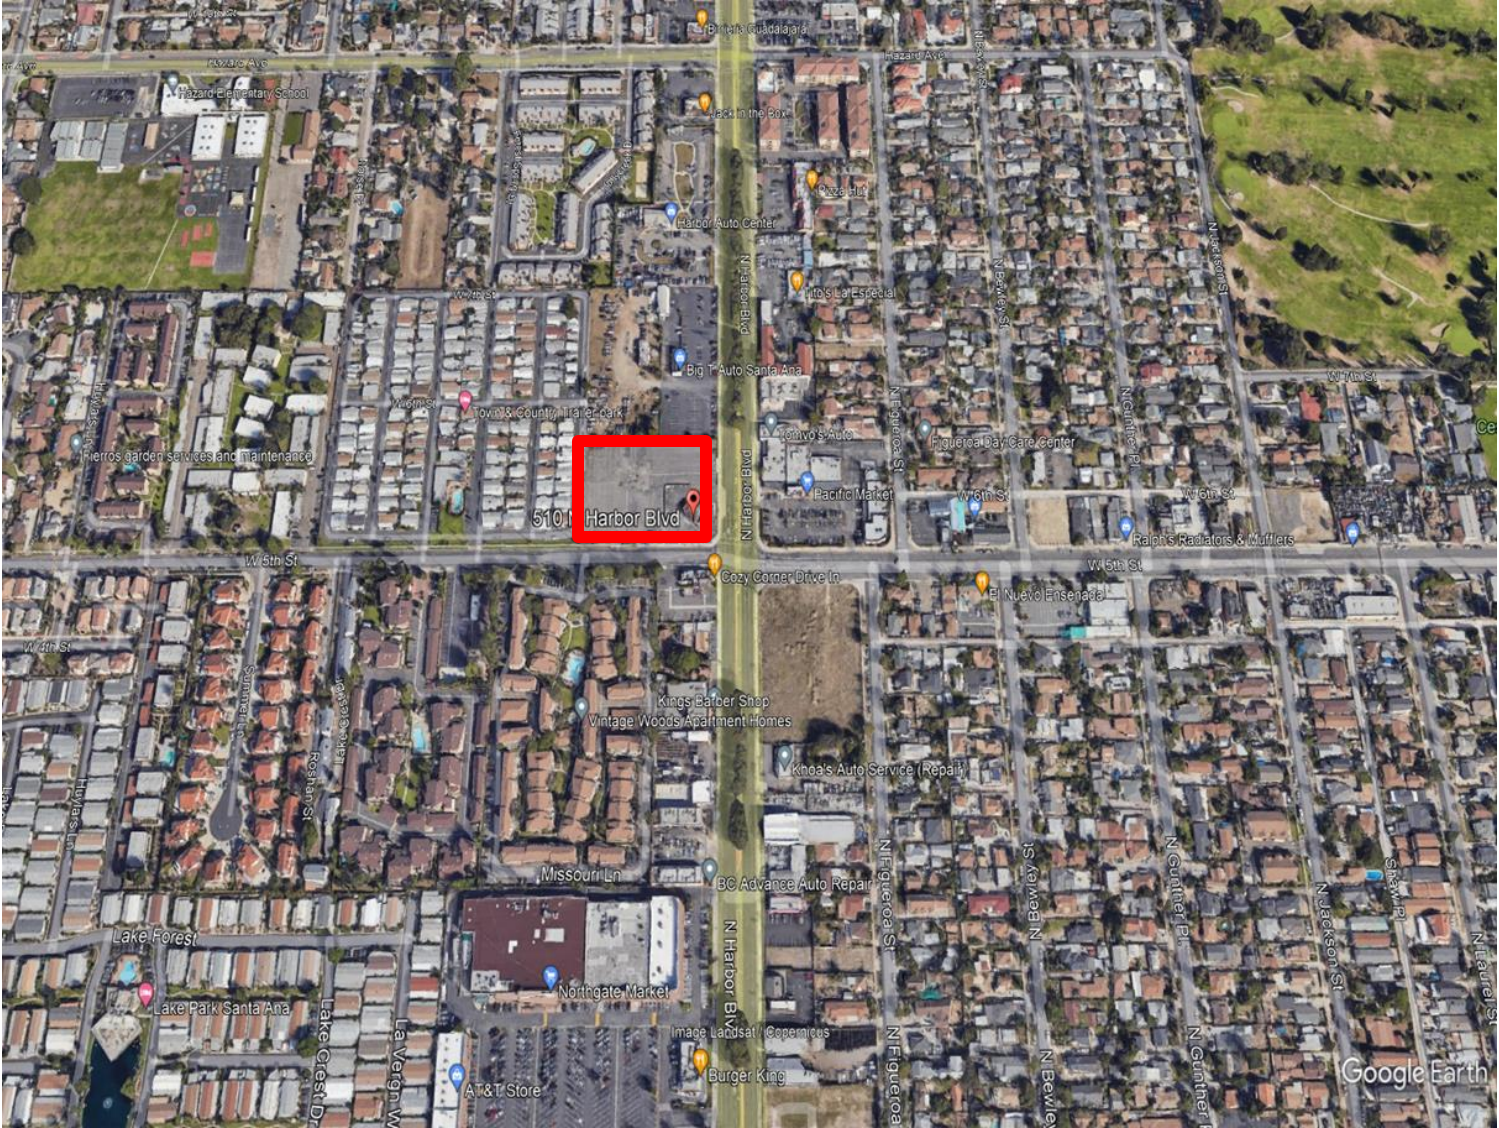

Aerial Photo of Site