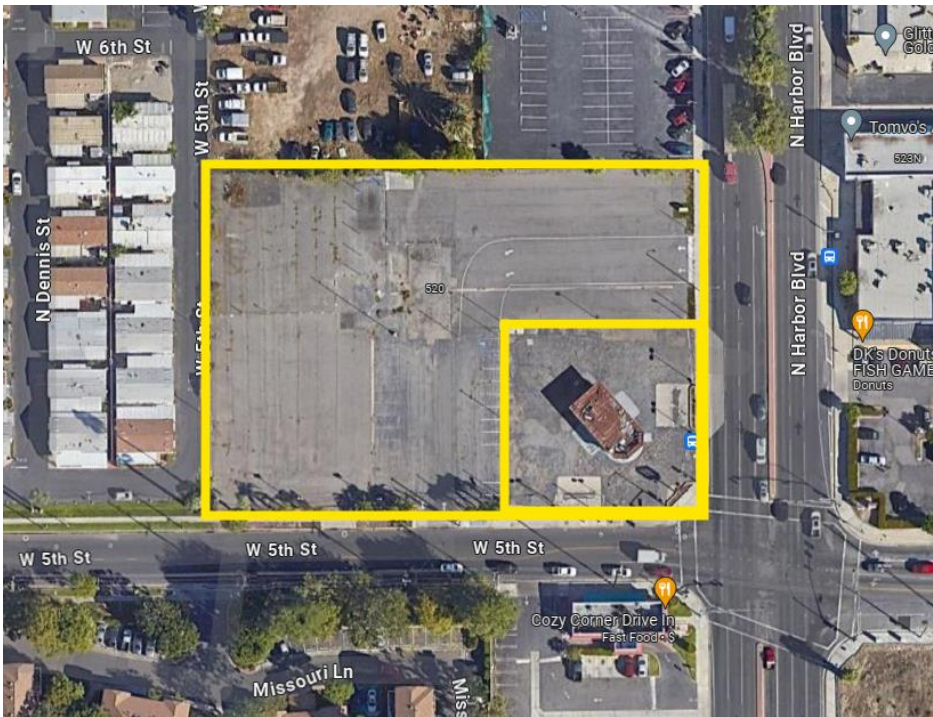

REUNIÓN VECINAL COMUNITARIA

Desarrollo futuro:
**510/520 N Harbor
Boulevard, Santa
Ana, California**

Proponiendo:
**45 unidades
Adosados de 2 y
3 plantas
En venta**

CUANDO: 9 de Agosto de 2024/ 6:30PM

DÓNDE: Hazard Escuela Primaria (Sala Multipropósito)
(En Persona) 4218 Hazard Ave, Santa Ana, CA 92703

ENLACE: Zoom Seminario Web
(En Línea)

<https://us02web.zoom.us/j/82954760533>

teléfono (audio): 669 900 9128
ID de reunion: 829 5476 0533