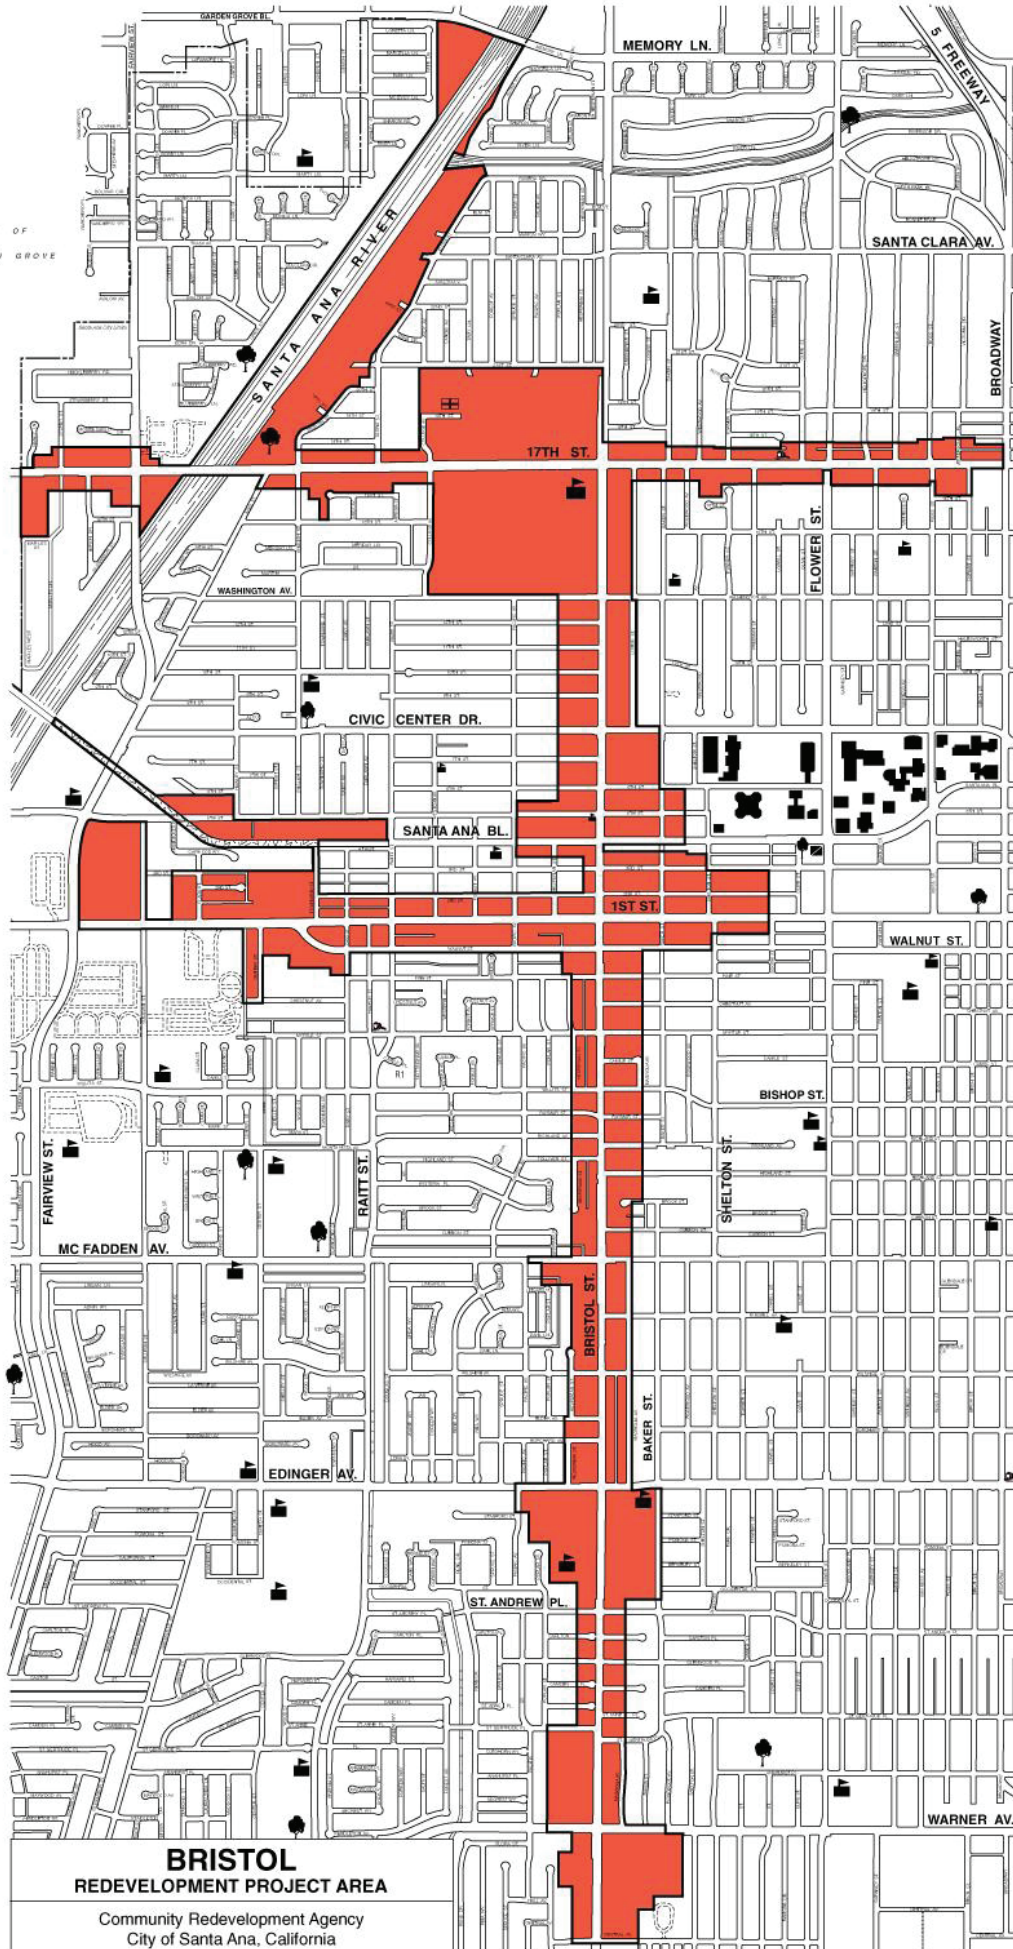

CITY OF
GARDEN GROVE

**BRISTOL
REDEVELOPMENT PROJECT AREA**

Community Redevelopment Agency
City of Santa Ana, California