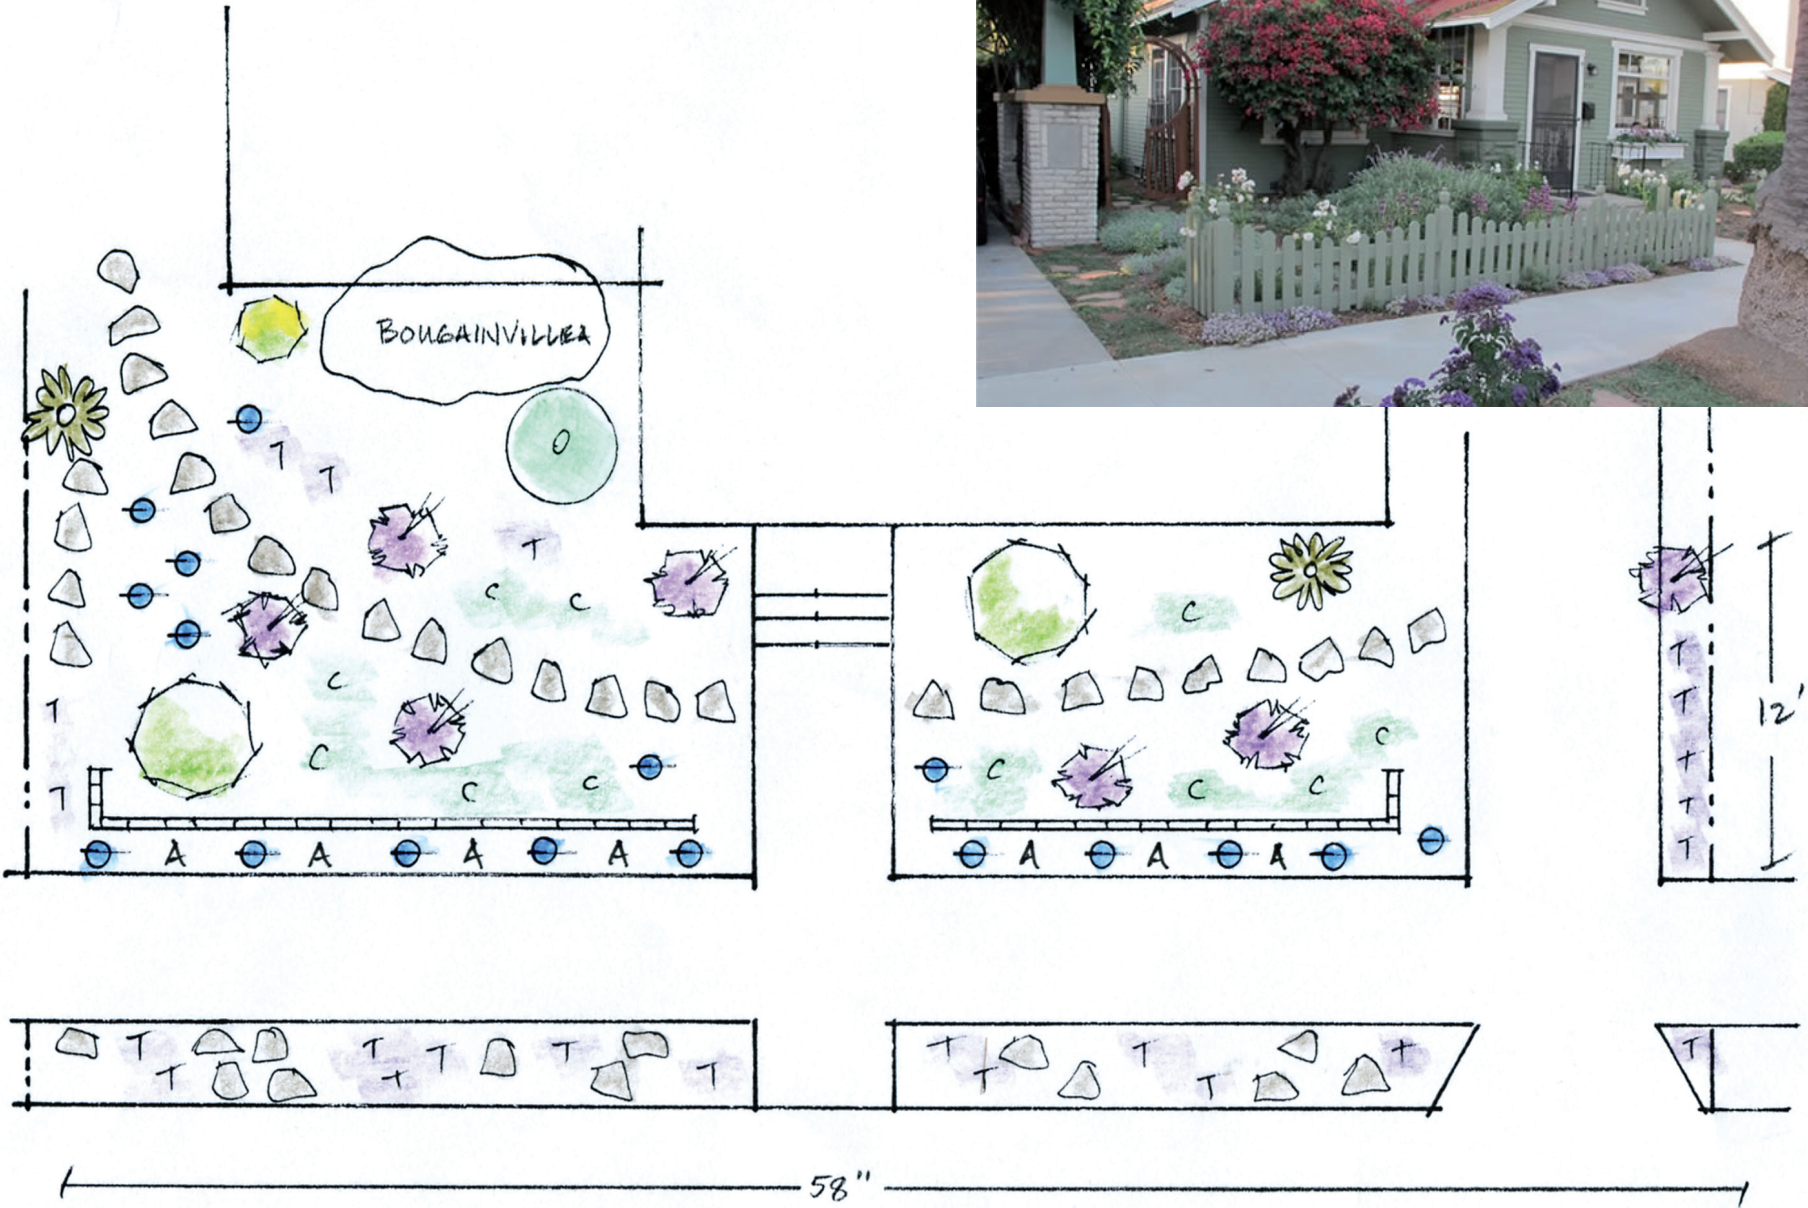

Santa Ana Water Smart Landscape Plan - Design #1

Santa Ana Water Smart Landscape Plan - Design #1

SHRUBS	COMMON NAME	BOTANICAL NAME	SIZE	QUANTITY	NOTES
	Dwarf Variegated California Lilac	Ceanothus griseus 'Diamond Heights'	5 gallon	1	
	Lady Banks' Rose	Rosa banksiae	5 gallon	1	
	Iceberg Rose	Rosa floribunda 'Iceberg'	5 gallon	2	
	Mexican Bush Sage	Salvia leucantha	5 gallon	7	
	Matilija Poppy	Romneya coulteri	5 gallon	2	
PERENNIALS & GRASSES					
	Penstemon 'Margarita BOP'	Penstemon heterophyllus 'Margarita BOP'	1 gallon	17	
ANNUALS					
	Sweet Alyssum	Lobularia maritima			
GROUNDCOVER					
	Woolly Thyme	Thymus pseudolanuginosus	flats	4	
	Cranesbill	Erodium reichardii	flats	2	
STONES & PAVERS					
	Stepping Stones				