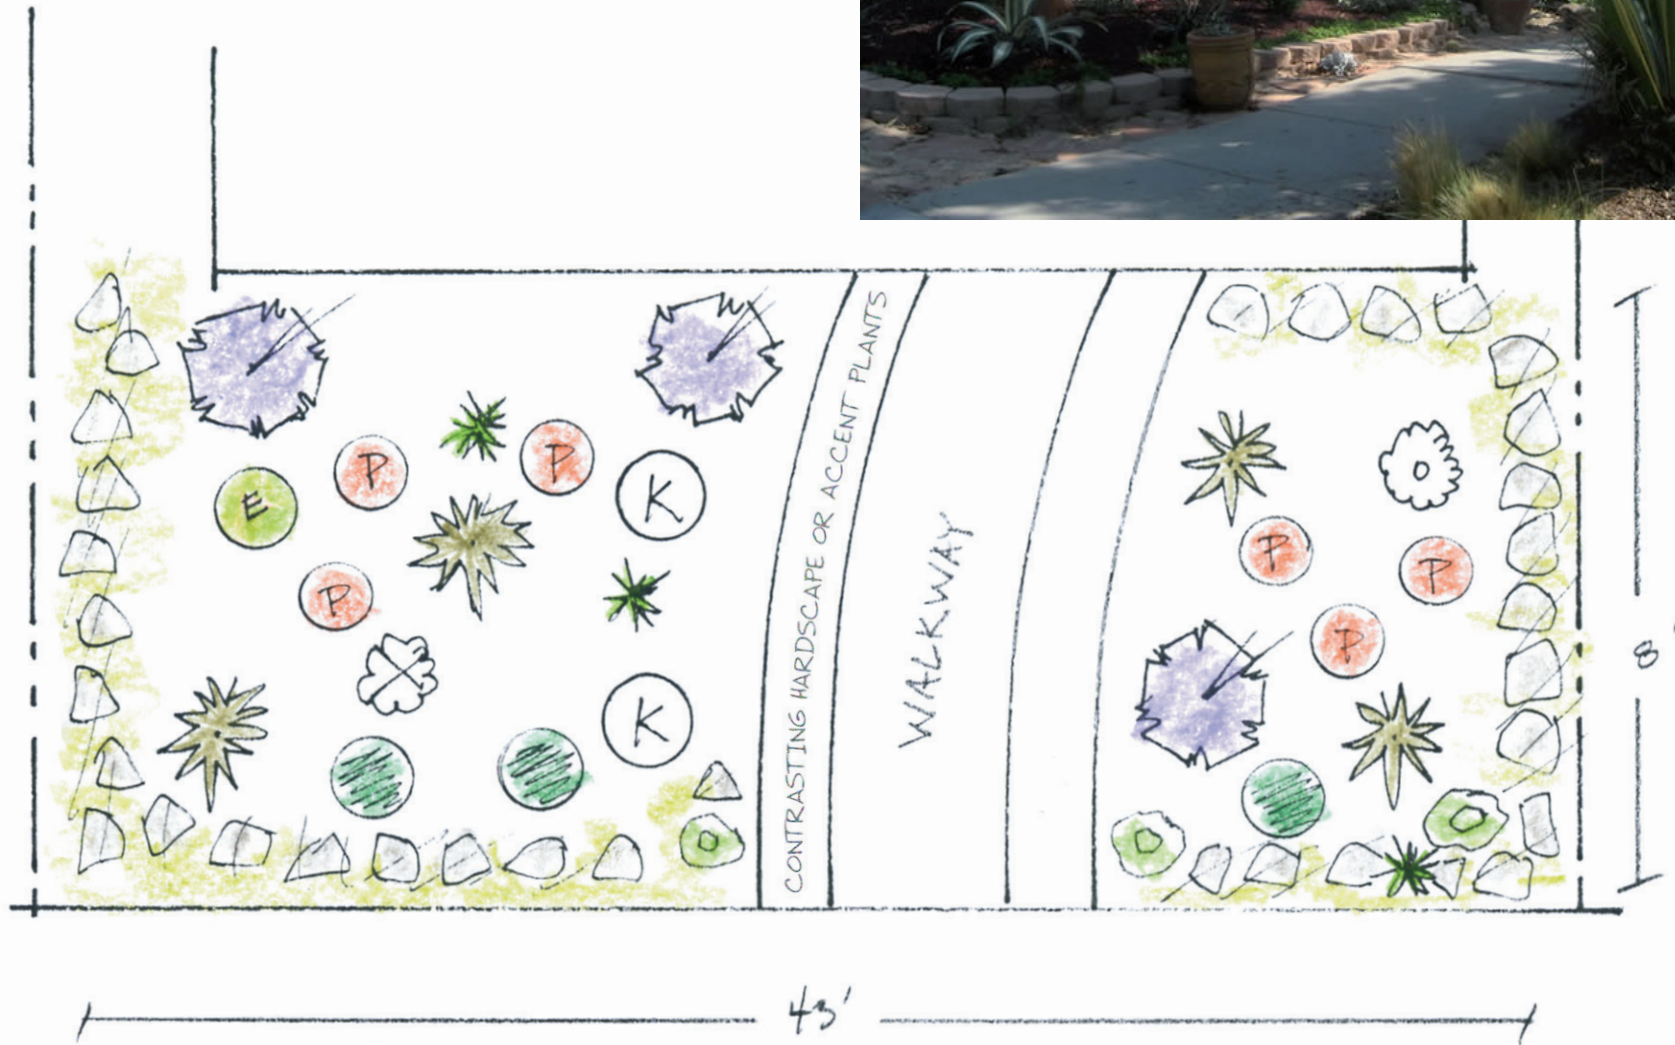

# Santa Ana Water Smart Landscape Plan - Design #3

# Santa Ana Water Smart Landscape Plan - Design #3

SHRUBS	COMMON NAME	BOTANICAL NAME	SIZE	QUANTITY	NOTES
	Mexican Bush Sage	Salvia leucantha	5 gallon	3	
<b>SUCCULENTS</b>					
	Striped Century Plant	Agave americana 'Mediopicta Albá	5 gallon	4	
	Crowns of Thorns	Euphorbia milii	5 gallon	3	
	Milk Bush/Pencil Bush	Euphorbia tirucalli	5 gallon	1	
	Coral Aloe	Aloe striata	5 gallon	3	
	Jade Plant	Crassula ovata	5 gallon	1	
	Silver Jade	Crassula arborescens	5 gallon	1	
	Ghost Plant	Graptopetalum pataguayense	5 gallon	2	
<b>PERENNIALS &amp; GRASSES</b>					
	Sea Lavender	Limonium perezii	1 gallon	3	
<b>ANNUALS</b>					
	California Poppy	Eschscholzia californica	seed pkg	2	
<b>GROUNDCOVER</b>					
	Flagstone with Dymondia between stones	Dymondia margaretae			