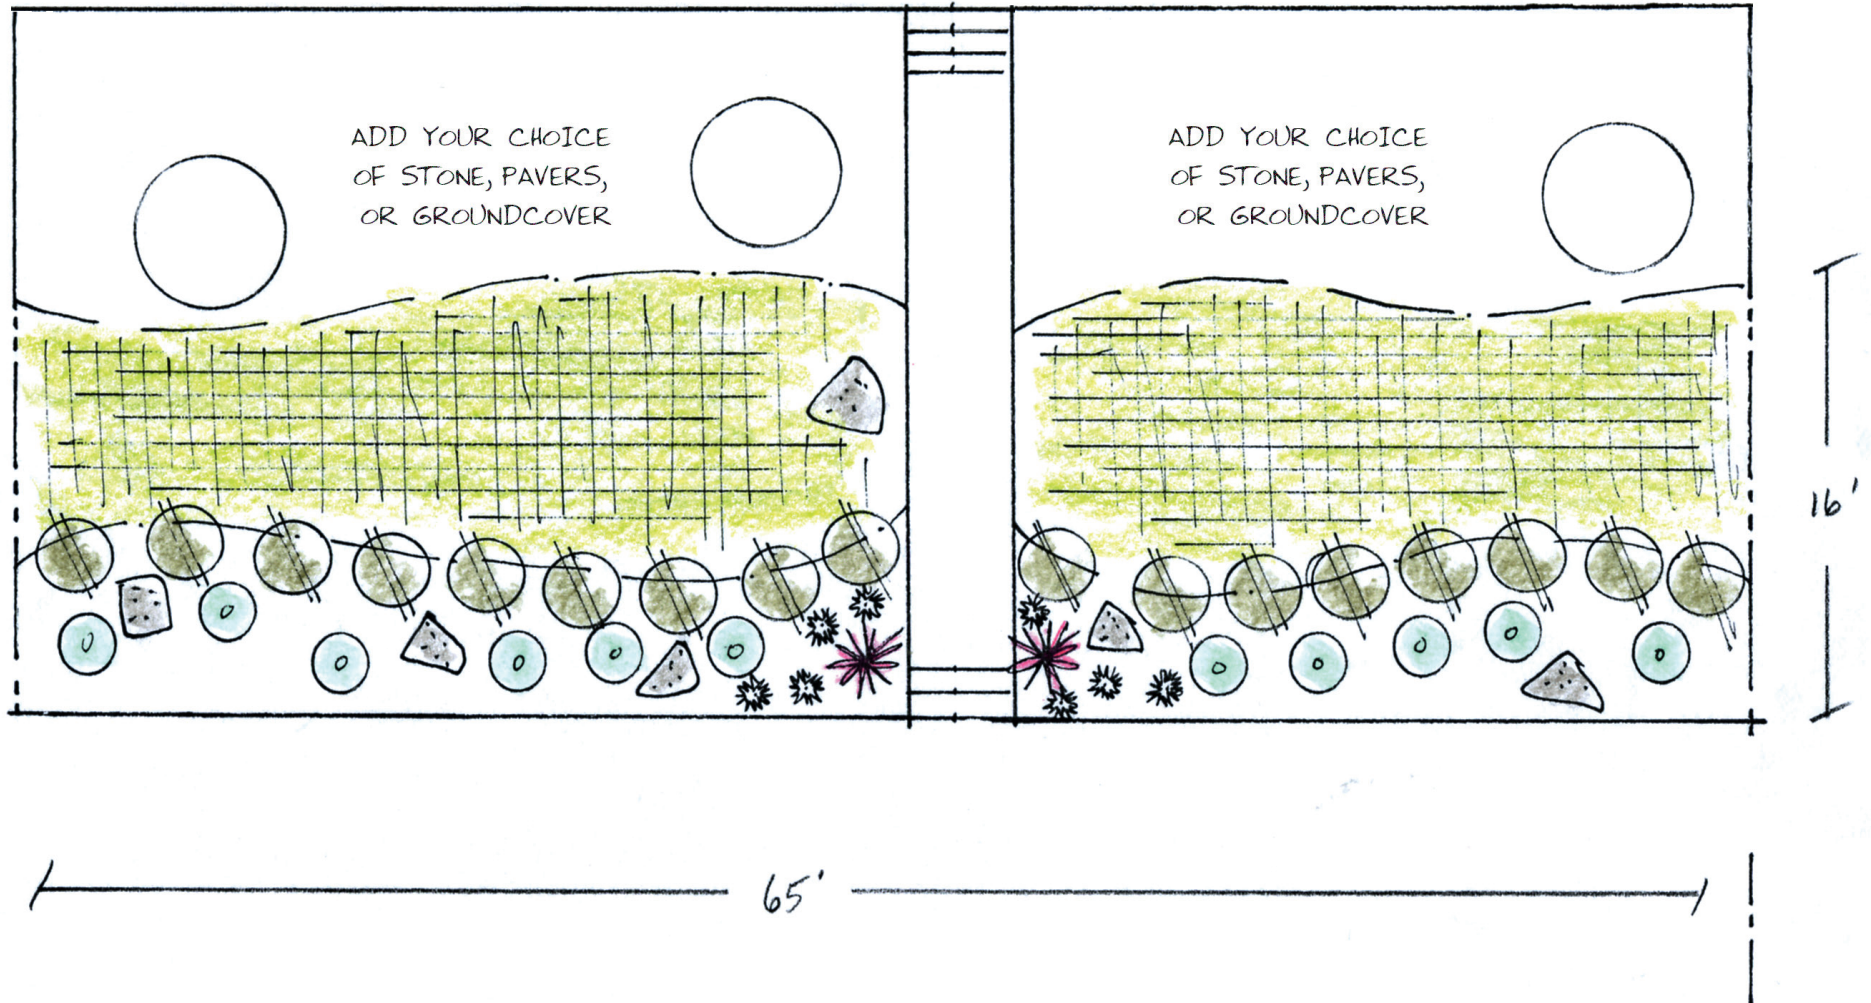

Santa Ana Water Smart Landscape Plan - Design #4

Santa Ana Water Smart Landscape Plan - Design #4

SHRUBS	COMMON NAME	BOTANICAL NAME	SIZE	QUANTITY	NOTES
	Dwarf Bottlebrush	Callistemon 'Little John'	5 gallon	17	
	Dwarf California Lilac 'Carmel Creeper'	Ceanothus griseus horizontalis 'Carmel Creeper'	5 gallon	11	
	Pink Stripe Flax	Phormium hybrid 'Pink Stripe'	5 gallon	2	
PERENNIALS & GRASSES					
	Blue Fescue	Festuca glauca 'Elijah Blue'	flats	1	
GROUNDCOVER					
	Silver Carpet	Dymondia margaretae	flats	10	
EXISTING TREES					
					
BOULDERS					
					