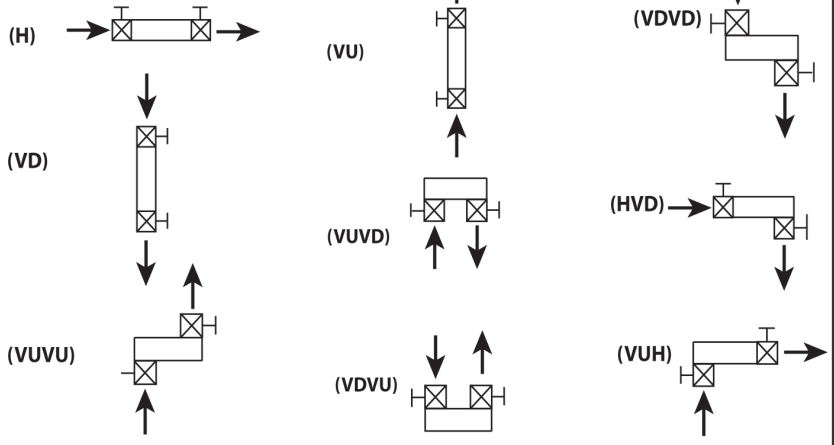

Orientation of Assemblies

DC, DCDA, RP, RPDA

Key (H) Horizontal (D) Down
(V) Vertical (U) Up

Shutoff Valve

Air inlet Valve

Direction of Flow