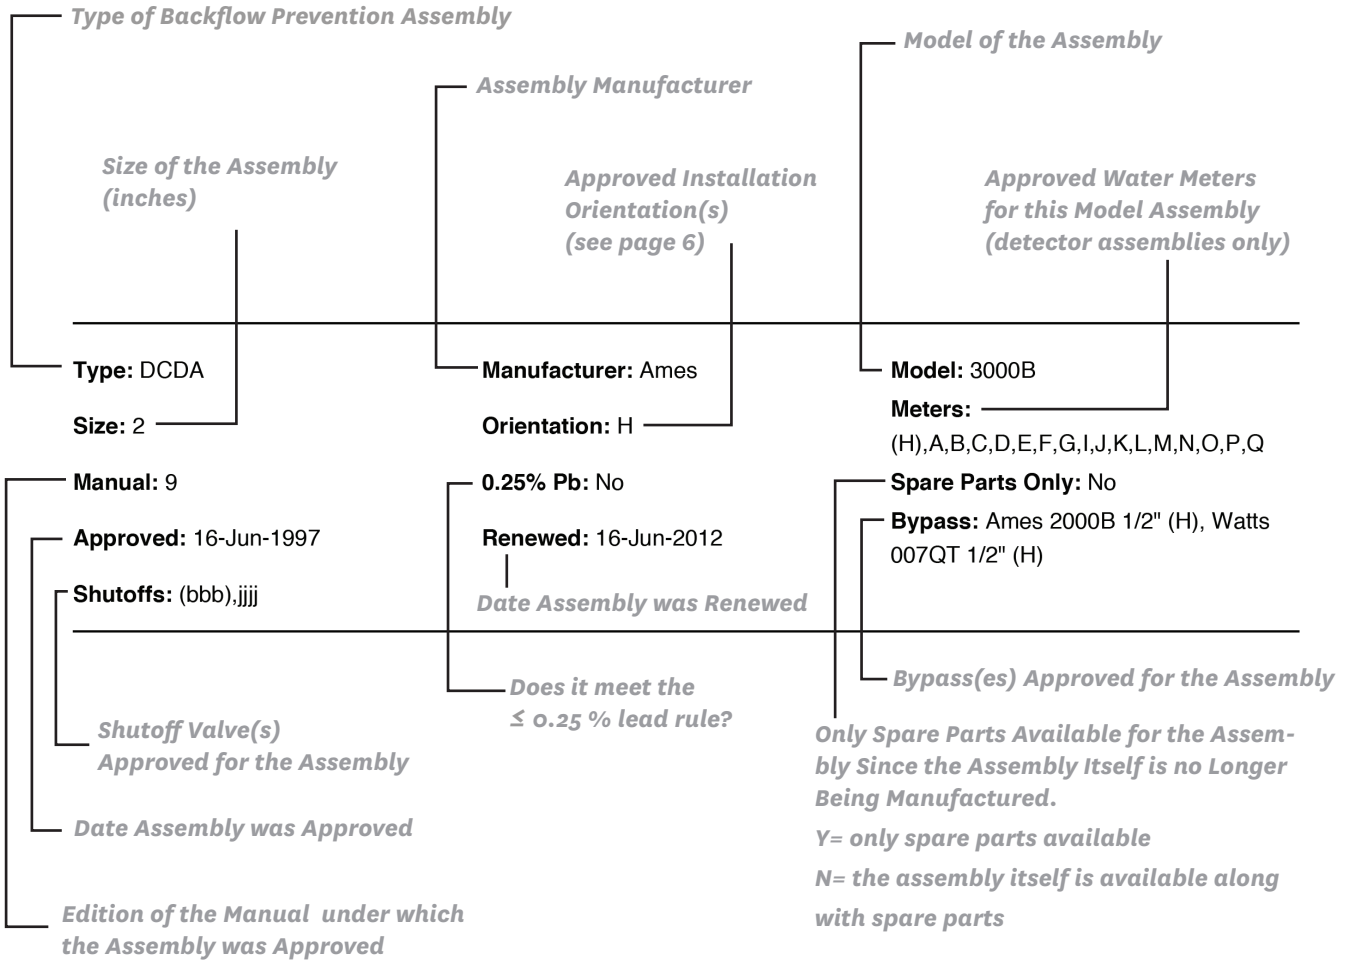

Table of Contents

Legend	4
Notices	5
Orientation of Assemblies	6
Shutoff Valve Designation	7
Detector Assembly Meters	11
Special Notices	12
AVB	13
DC	14
DCDA	213
DCDA-II	347
PVB	351
RP	366
RPDA	563
RPDA-II	610
SVB	612
Manufacturers of Approved Backflow Prevention Assemblies	615

Legend