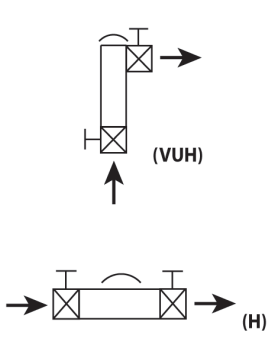

Sample

Inlet- Vertical flowing down
 Outlet- Vertical flowing up

Shutoff Valve Designation

The backflow prevention assemblies shown on this list have been evaluated with a specific set of shutoff valves as an integral part of the assembly. The specific shutoff valves are coded by a parenthetic code show with each assembly. This coding of shutoff valves is defined below. Other shutoff valves having similar performance characteristics which permit the assembly to comply with the standards are also shown immediately after the original shutoff valves. The use of any shutoff valve on a specific assembly, other than those listed for that specific assembly invalidates the Approval. Assemblies listed with a Y in the “spare parts only” column may not include the shutoff valve designation.