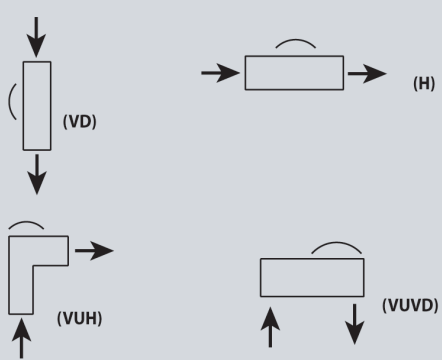

Orientation of Assemblies

DC, DCDA, RP, RPDA

Key (H) Horizontal (D) Down
(V) Vertical (U) Up

Shutoff Valve

Air inlet Valve

Direction of Flow

AVB

PVB/SVB

Sample

Inlet- Vertical flowing down
Outlet- Vertical flowing up