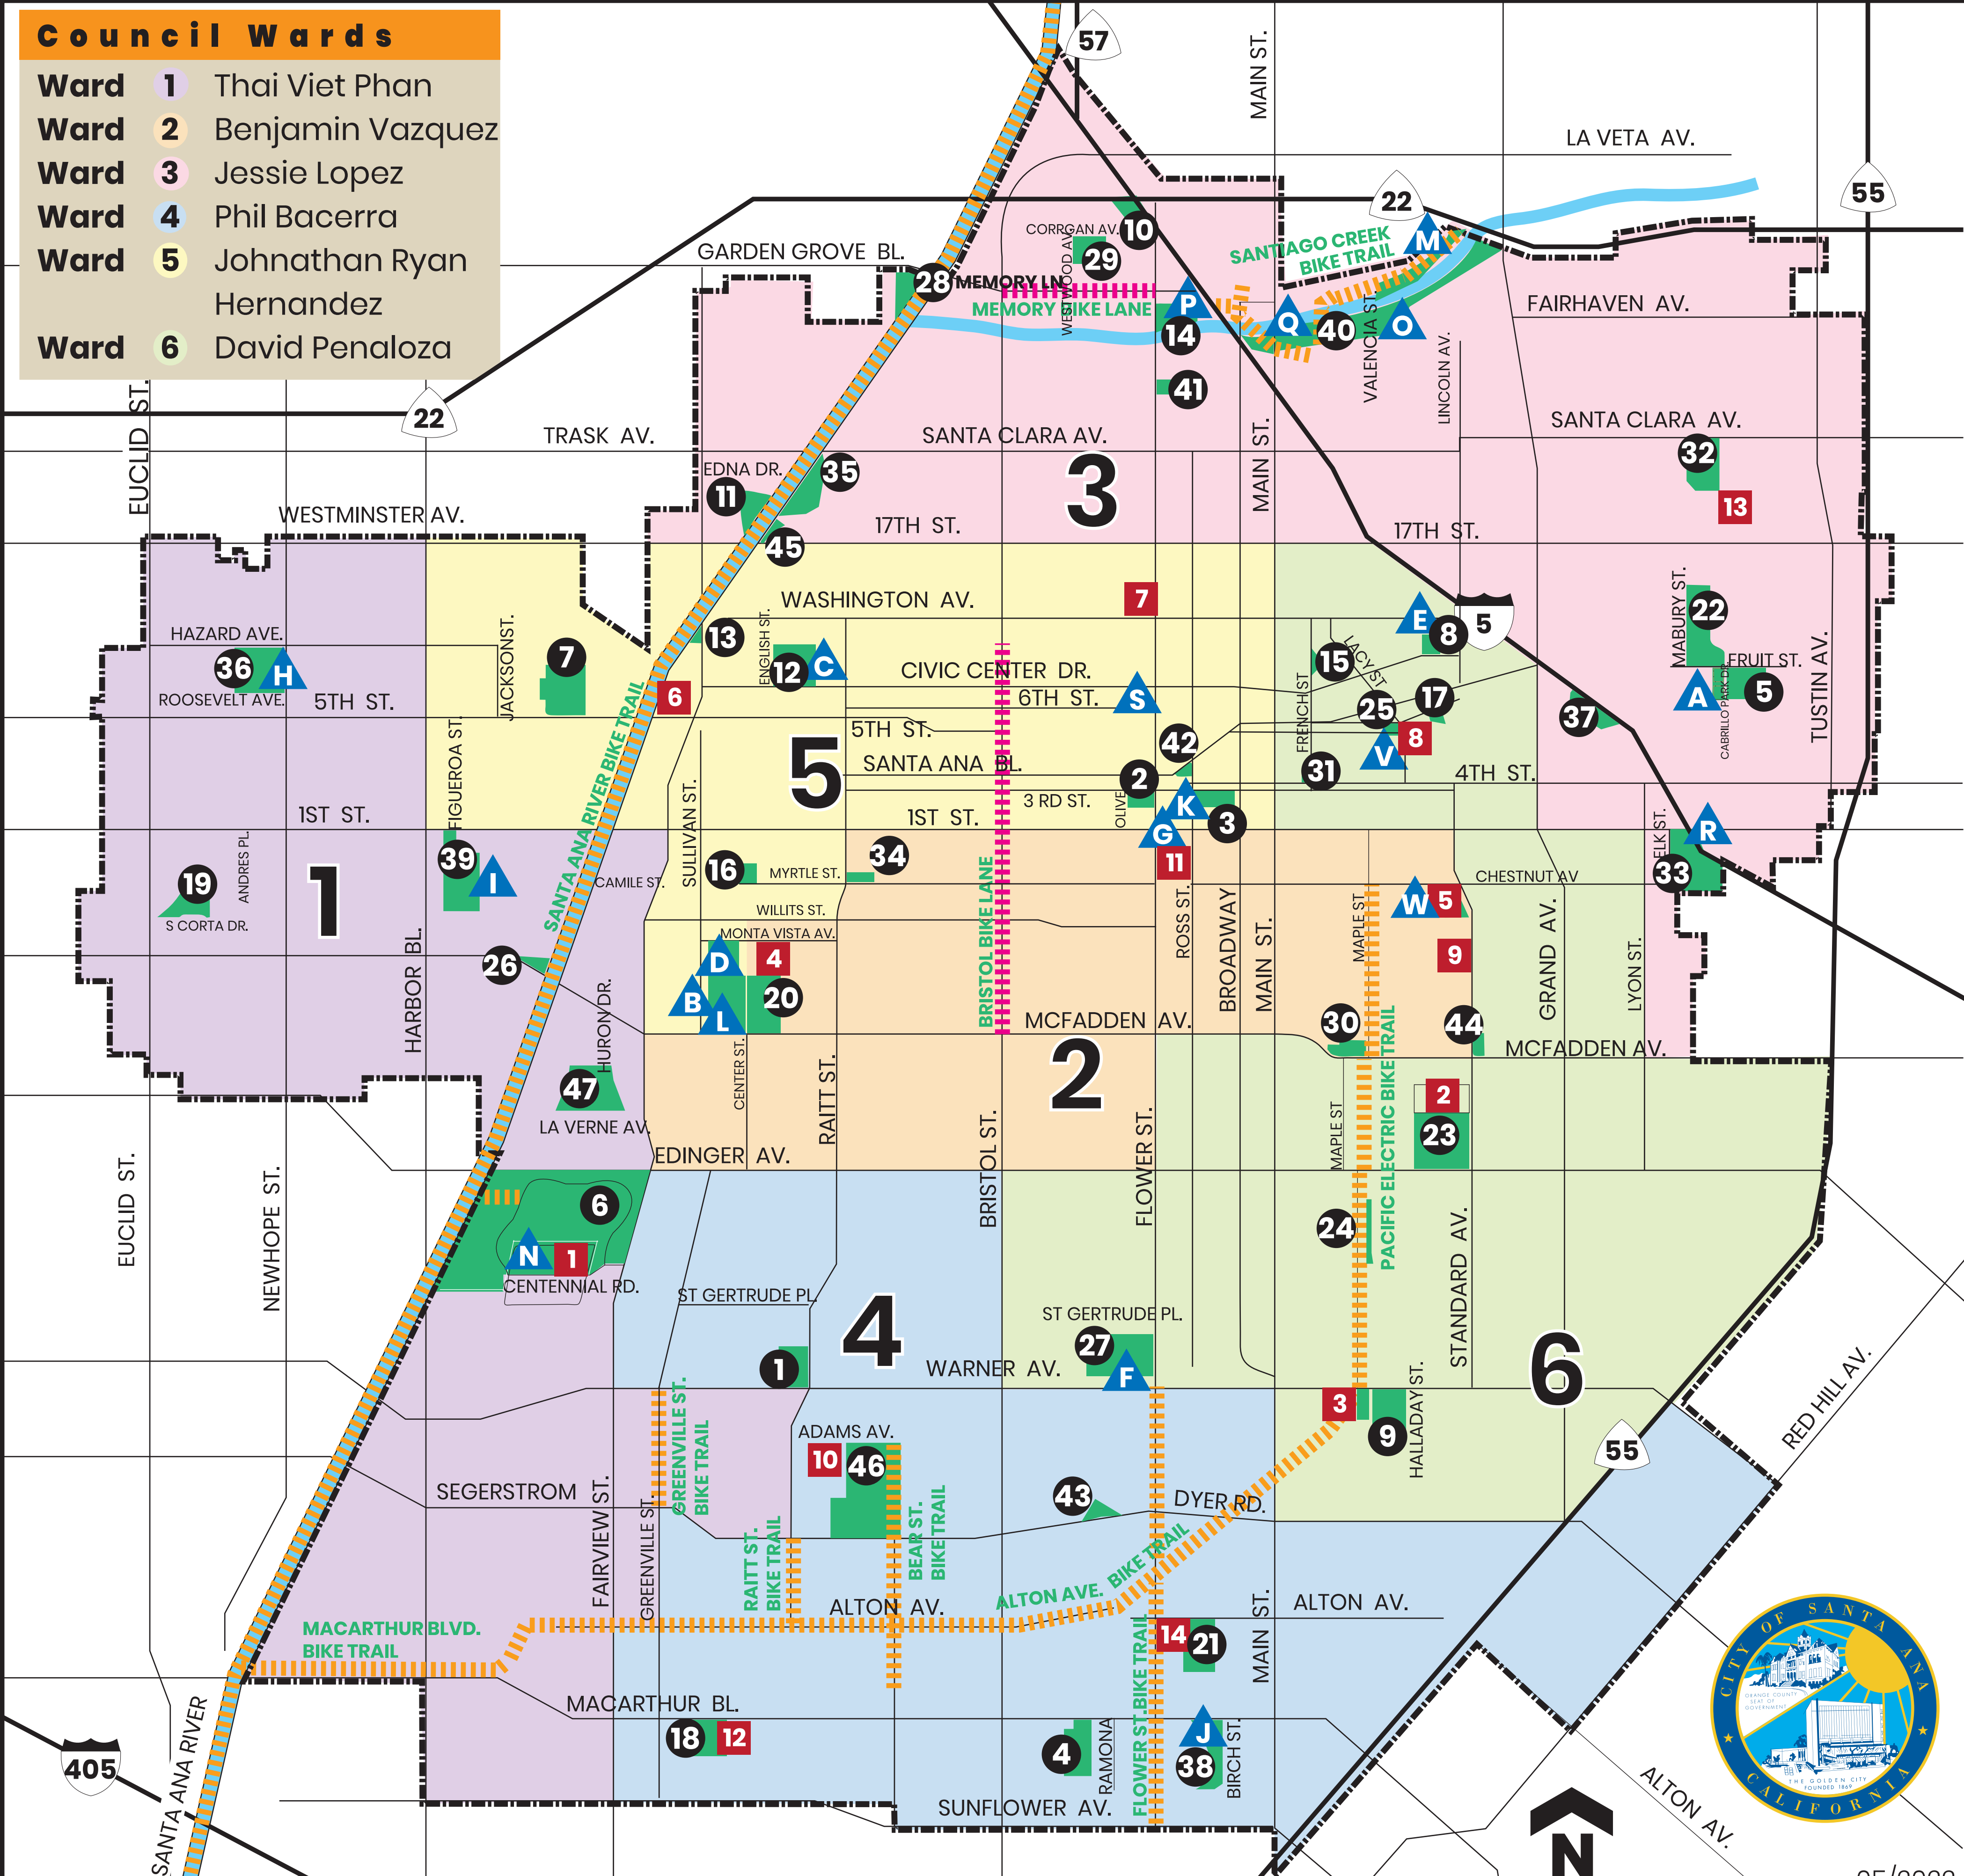

Council Wards

- Ward 1** Thai Viet Phan
- Ward 2** Benjamin Vazquez
- Ward 3** Jessie Lopez
- Ward 4** Phil Bacerra
- Ward 5** Johnathan Ryan Hernandez
- Ward 6** David Penaloza

05/2022

CITY PARKS (47) / JOINT USE SCHOOLS SAUSD (14) ● Park ▲ Facility ■ School * Joint Use with SAUSD

1 Adams Park	17 Garfield Exercise	32 Portola Park*	▲ S Santa Ana Stadium
2 Angels Park*	18 Grisot Park*	33 Prentice Park / Santa Ana Zoo ▲ R	■ 1 Godinez High School* / Gym and Performing Arts Center ▲ N
3 Birch Park	19 Heritage Park	34 Ed Caruthers Park	■ 2 Madison Elementary*
Santa Ana Senior Center ▲ K	20 Jerome Park	35 Riverview Park	■ 3 Monroe Elementary*
4 Bomo Koral Park	Southwest Senior Center ▲ L	36 Rosita Park / Salgado Community Center and Pool ▲ H	■ 4 Monte Vista Elementary*
5 Cabrillo Park / Tennis Center ▲ A	Pool ▲ D / Corbin ▲ B	37 Saddleback View Park	■ 5 Roosevelt Elementary* / Community Center ▲ W
6 Centennial Park*	21 Lillie King Park	38 Sandpointe Park / Rec. Center ▲ J	■ 6 Romero Cruz Academy*
7 Cesar Chavez Campesino Park	22 Mabury Park	39 Santa Anita Park	■ 7 Willard Intermediate*
8 Chepa's Park	23 Madison Park*	40 Santiago Park / Nature Center ▲ M	■ 8 Garfield Elementary* / Community Center ▲ V
Logan Recreation Center ▲ E	24 Maple & Occidental Park	41 Sarah May Downie Garden	■ 9 Adeline Walker Elementary*
9 Delhi Park	25 Mariposa Park	42 Sasscer Park	■ 10 Mcfadden Intermediate*
10 Eldridge Park	26 Mcfadden Triangle	43 Segerstrom Triangle	■ 11 Santa Ana High School* / Neal Machander Tennis Courts ▲ G
11 Edna Park	27 Memorial Park / Community Center and Pool ▲ F	44 Standard/Mcfadden Park (undeveloped)	■ 12 Greenville Fundamental*
12 El Salvador Park	28 Memory Lane Park	45 17th Street Triangle	■ 13 John Muir Fundamental*
Community Center and Pool ▲ C	29 Morrison Park	46 Carl Thornton Park	■ 14 MacArthur Fundamental*
13 Fairview Triangle	30 Pacific Electric Park	47 Windsor Park	
14 Fisher Park / Cabin ▲ P	31 Plaza Calle Cuatro		
15 French Park			
16 Friendship Park			