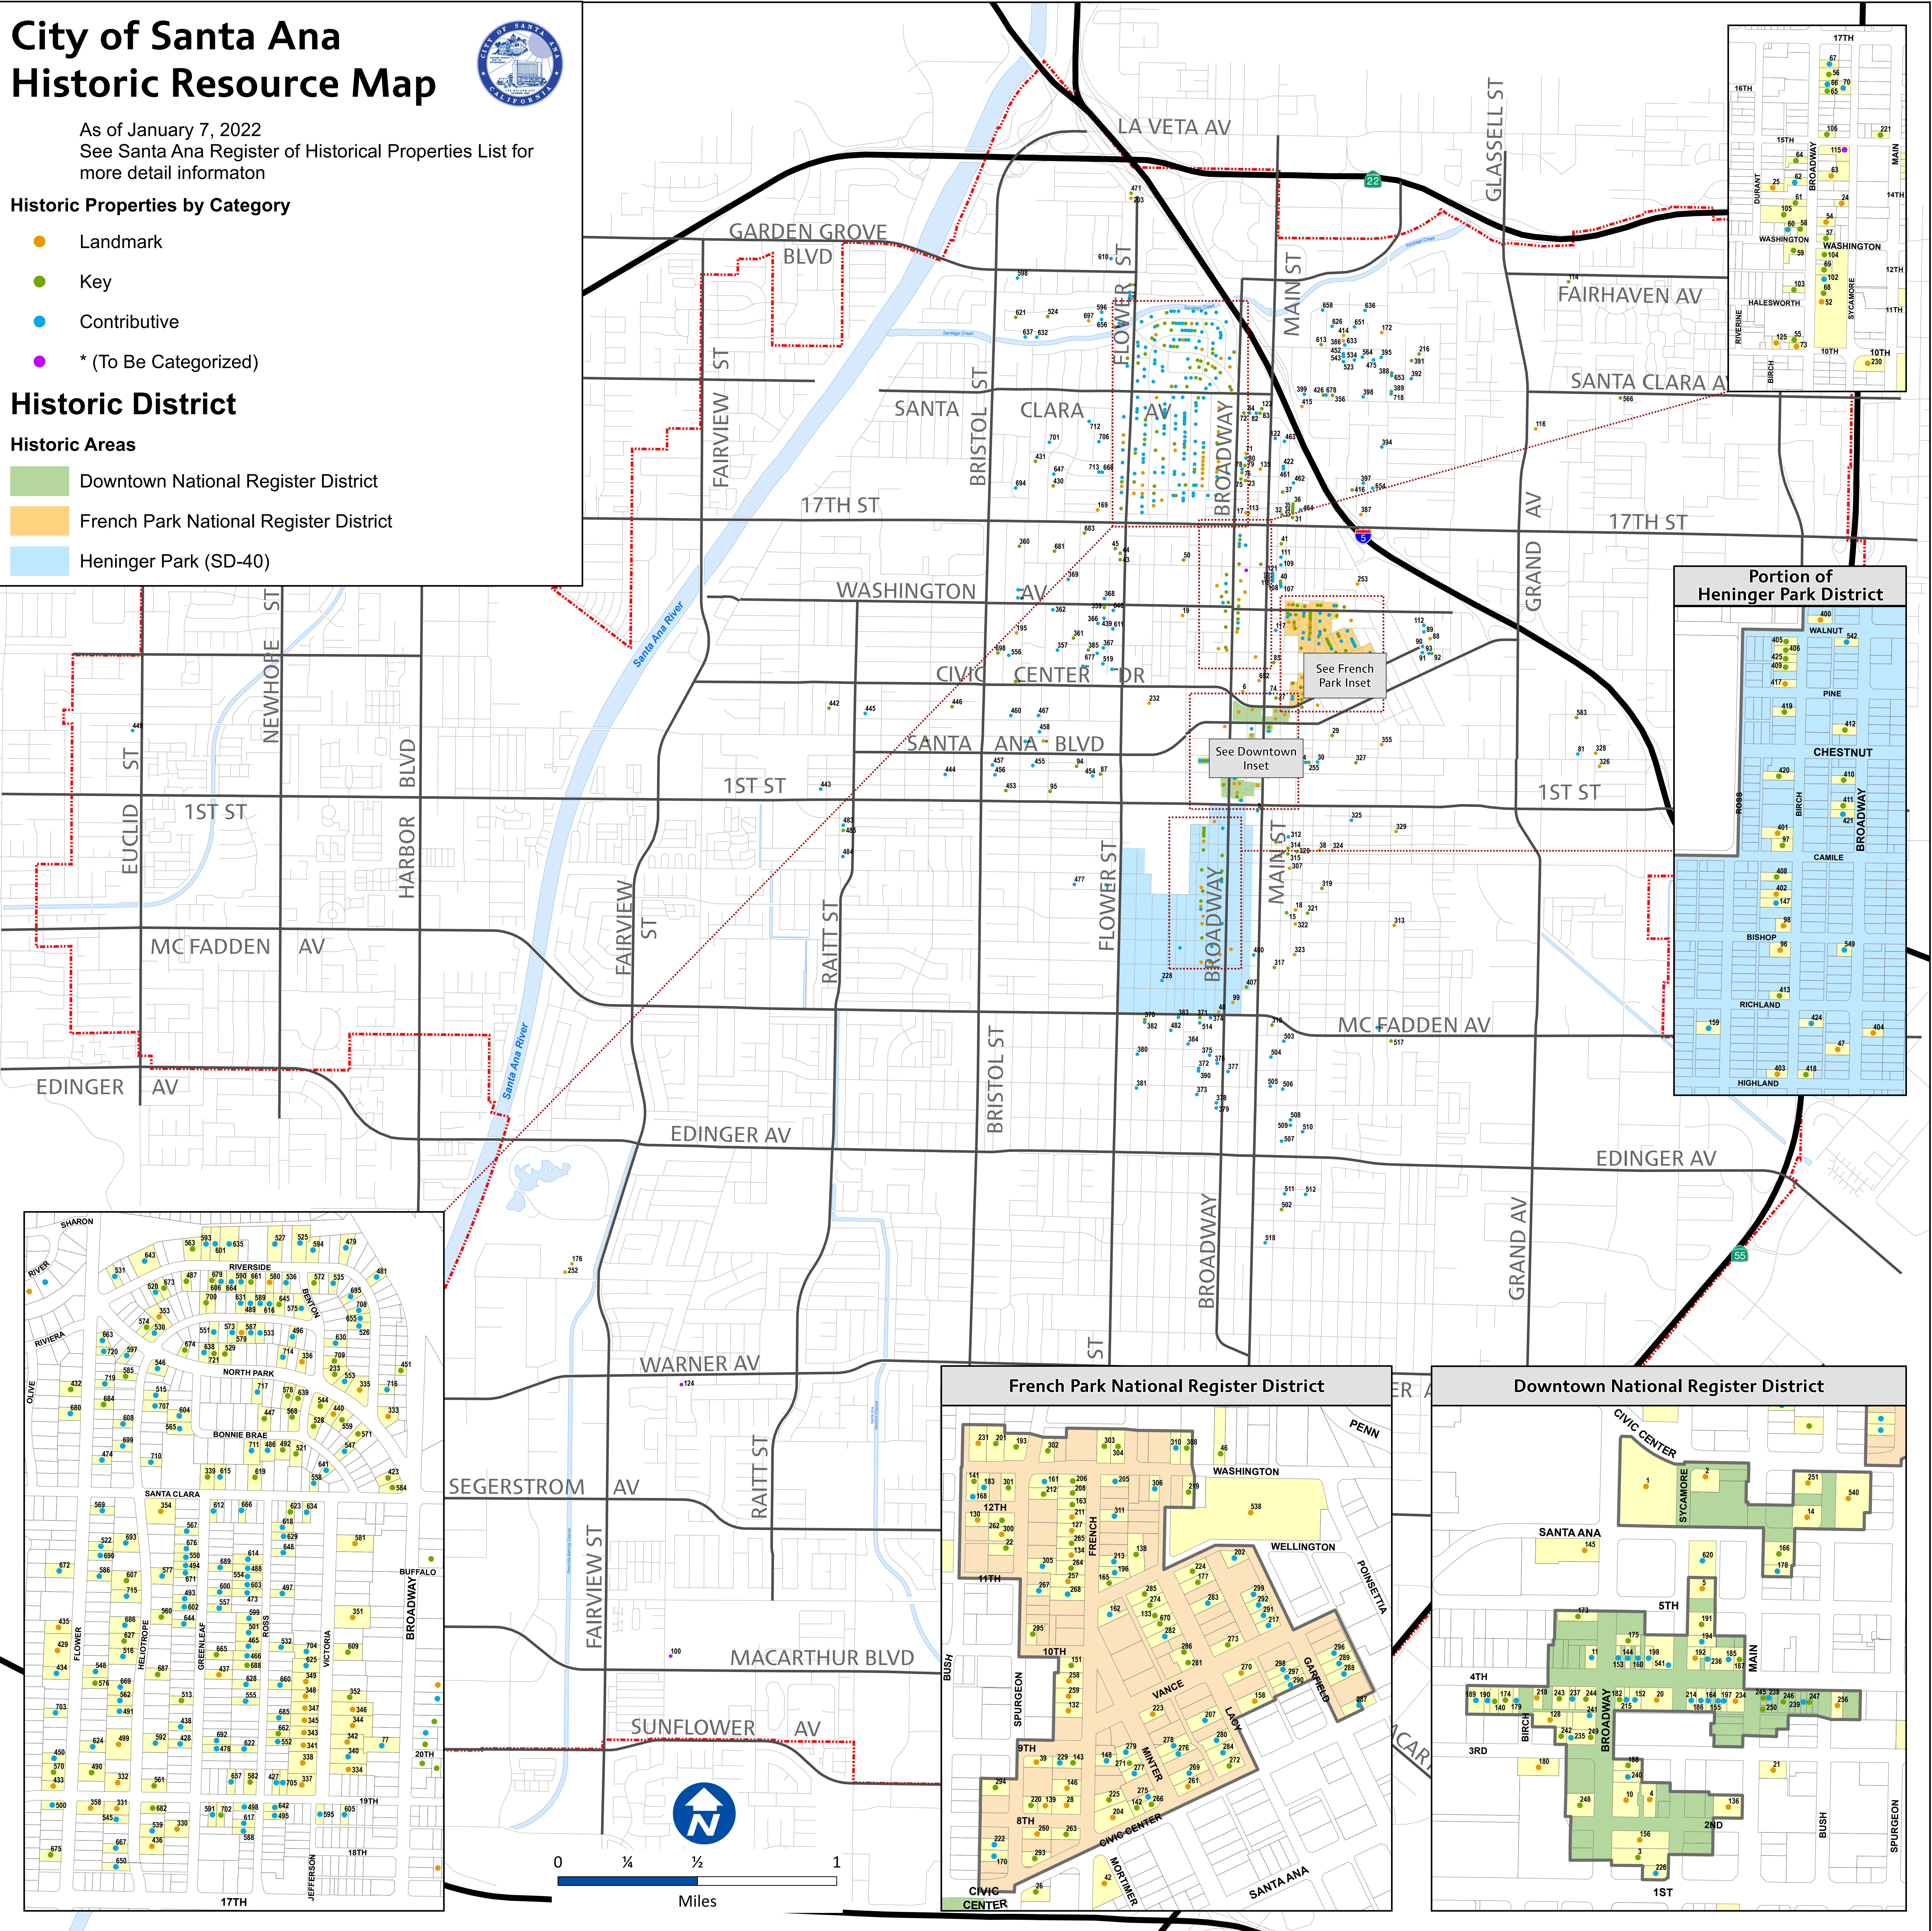

City of Santa Ana Historic Resource Map

As of January 7, 2022
See Santa Ana Register of Historical Properties List for more detail information

Historic Properties by Category

- Landmark
- Key
- Contributive
- * (To Be Categorized)

Historic District

Historic Areas

- Downtown National Register District
- French Park National Register District
- Heninger Park (SD-40)

See French Park Inset

See Downtown Inset