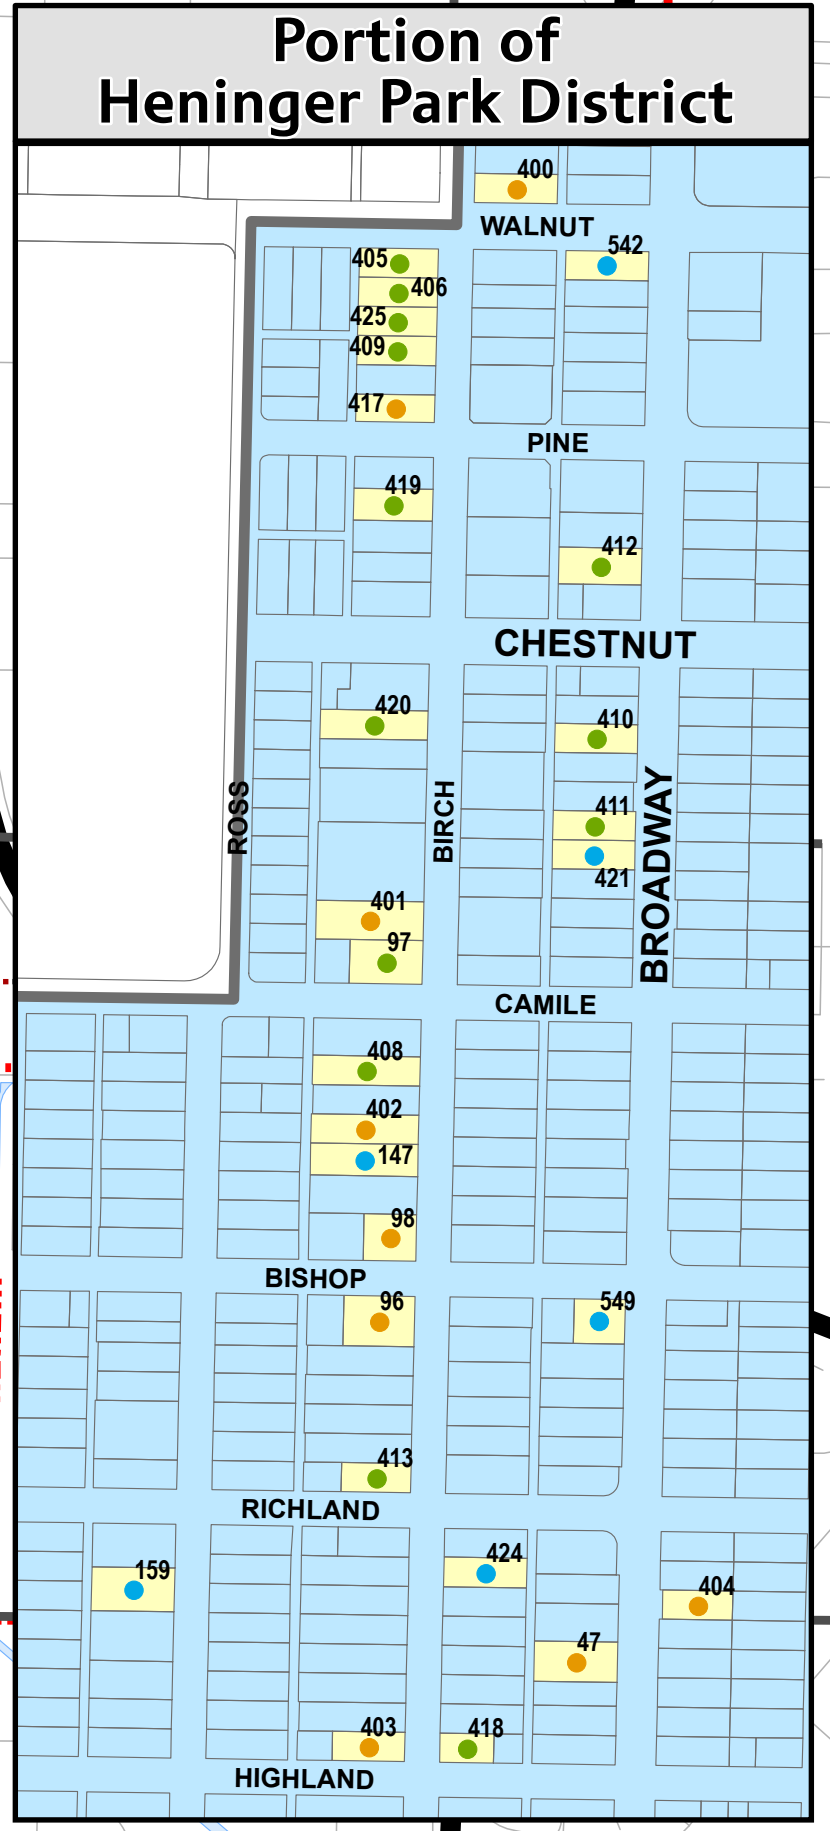

City of Santa Ana Historic Resource Map

As of January 7, 2022
See Santa Ana Register of Historical Properties List for more detail information

Historic Properties by Category

- Landmark
- Key
- Contributive
- * (To Be Categorized)

Historic District

Historic Areas

- Downtown National Register District
- French Park National Register District
- Heninger Park (SD-40)

See French Park Inset

See Downtown Inset