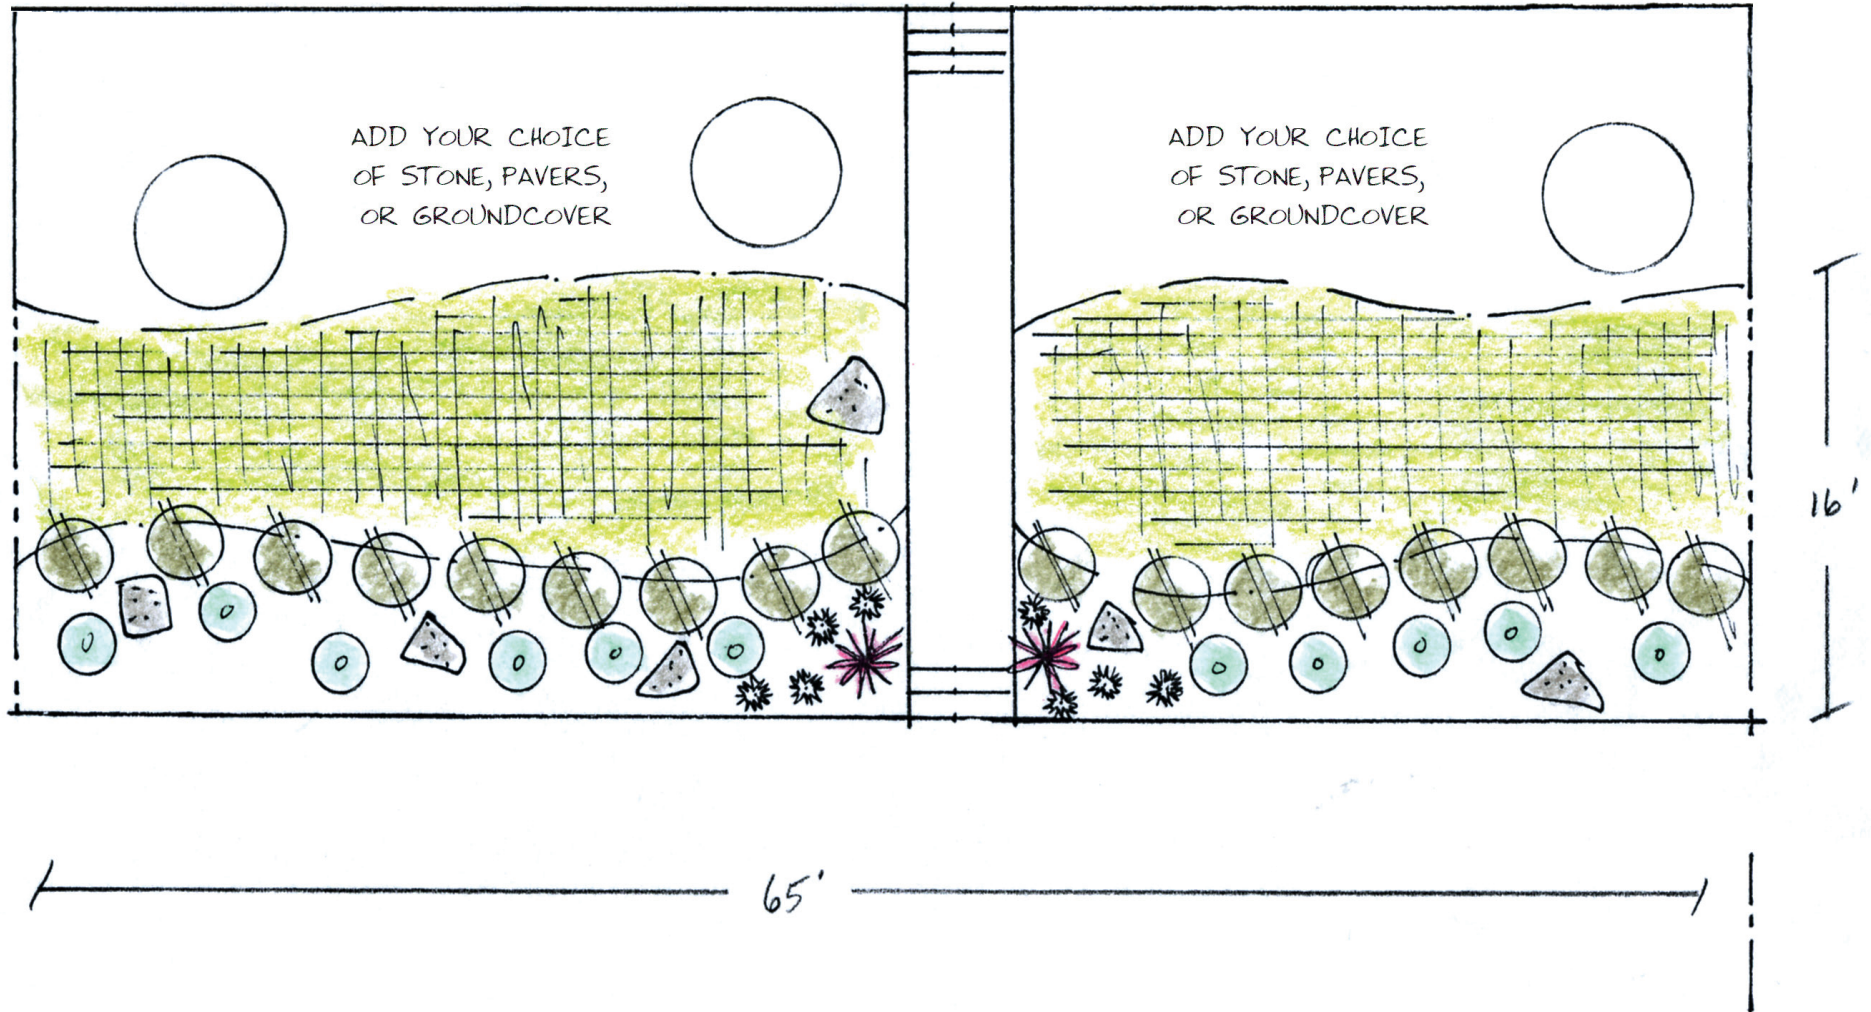

Santa Ana Water Smart Landscape Plan - Design #4

Santa Ana Water Smart Landscape Plan - Design #4

SHRUBS	COMMON NAME	BOTANICAL NAME	SIZE	QUANTITY	NOTES
	Dwarf Bottlebrush	Callistemon 'Little John'	5 gallon	17	
	Dwarf California Lilac 'Carmel Creeper'	Ceanothus griseus horizontalis 'Carmel Creeper'	5 gallon	11	
	Pink Stripe Flax	Phormium hybrid 'Pink Stripe'	5 gallon	2	
PERENNIALS & GRASSES					
	Blue Fescue	Festuca glauca 'Elijah Blue'	flats	1	
GROUNDCOVER					
	Silver Carpet	Dymondia margaretae	flats	10	
EXISTING TREES					
					
BOULDERS					
					