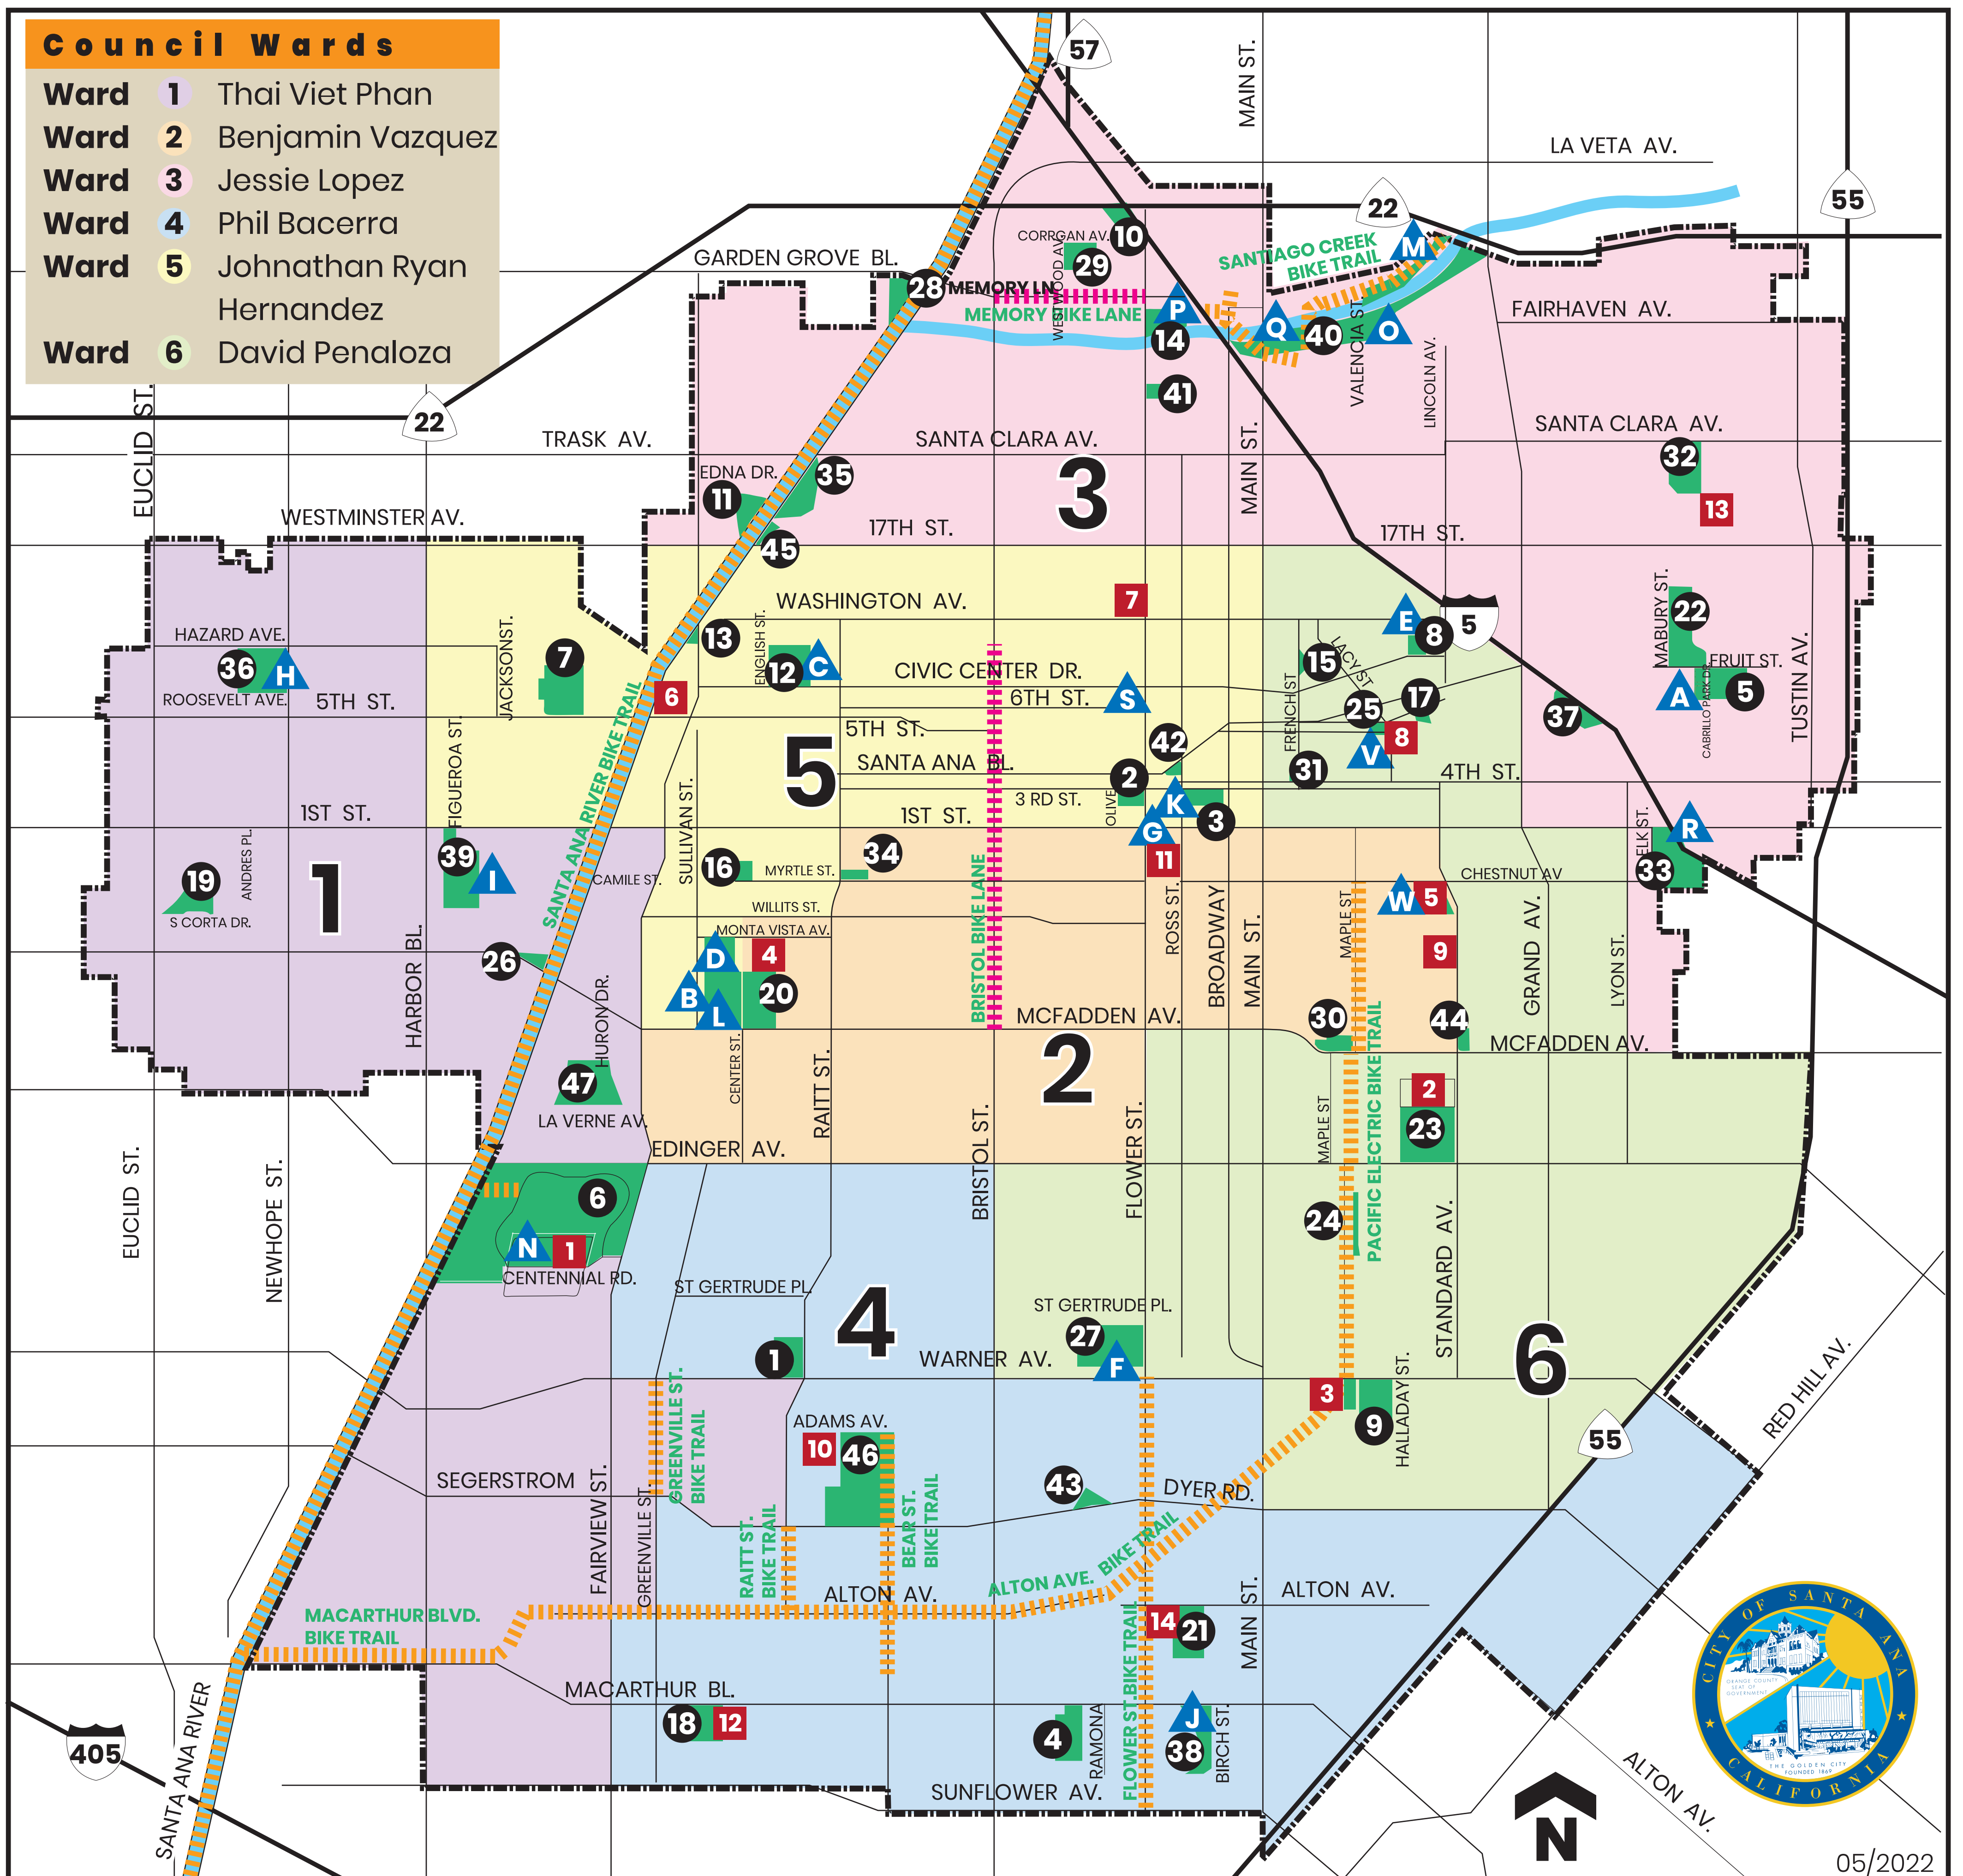

**Council Wards**

- Ward 1** Thai Viet Phan
- Ward 2** Benjamin Vazquez
- Ward 3** Jessie Lopez
- Ward 4** Phil Bacerra
- Ward 5** Johnathan Ryan Hernandez
- Ward 6** David Penaloza

05/2022

**CITY PARKS (47) / JOINT USE SCHOOLS SAUSD (14)** ● Park ▲ Facility ■ School \* Joint Use with SAUSD

1 Adams Park	17 Garfield Exercise	32 Portola Park*	▲ S Santa Ana Stadium
2 Angels Park*	18 Grisot Park*	33 Prentice Park / Santa Ana Zoo ▲ R	■ 1 Godinez High School* / Gym and Performing Arts Center ▲ N
3 Birch Park	19 Heritage Park	34 Raitt/Myrtle Park (Undeveloped)	■ 2 Madison Elementary*
Santa Ana Senior Center ▲ K	20 Jerome Park	35 Riverview Park	■ 3 Monroe Elementary*
4 Bomo Koral Park	21 Lillie King Park	36 Rosita Park / Salgado Community Center and Pool ▲ H	■ 4 Monte Vista Elementary*
5 Cabrillo Park / Tennis Center ▲ A	22 Mabury Park	37 Saddleback View Park	■ 5 Roosevelt Elementary* / Community Center ▲ W
6 Centennial Park*	23 Madison Park*	38 Sandpointe Park / Rec. Center ▲ J	■ 6 Romero Cruz Academy*
7 Cesar Chavez Campesino Park	24 Maple & Occidental Park	39 Santa Anita Park	■ 7 Willard Intermediate*
8 Chepa's Park	25 Mariposa Park	40 Santiago Park / Nature Center ▲ M	■ 8 Garfield Elementary* / Community Center ▲ V
Logan Recreation Center ▲ E	26 Mcfadden Triangle	41 Sarah May Downie Garden	■ 9 Adeline Walker Elementary*
9 Delhi Park	27 Memorial Park / Community Center and Pool ▲ F	42 Sasscer Park	■ 10 Mcfadden Intermediate*
10 Eldridge Park	28 Memory Lane Park	43 Segerstrom Triangle	■ 11 Santa Ana High School* / Neal Machander Tennis Courts ▲ G
11 Edna Park	29 Morrison Park	44 Standard/Mcfadden Park (Undeveloped)	■ 12 Greenville Fundamental*
12 El Salvador Park	30 Pacific Electric Park	45 17th Street Triangle	■ 13 John Muir Fundamental*
Community Center and Pool ▲ C	31 Plaza Calle Cuatro	46 Carl Thornton Park	■ 14 MacArthur Fundamental*
13 Fairview Triangle		47 Windsor Park	