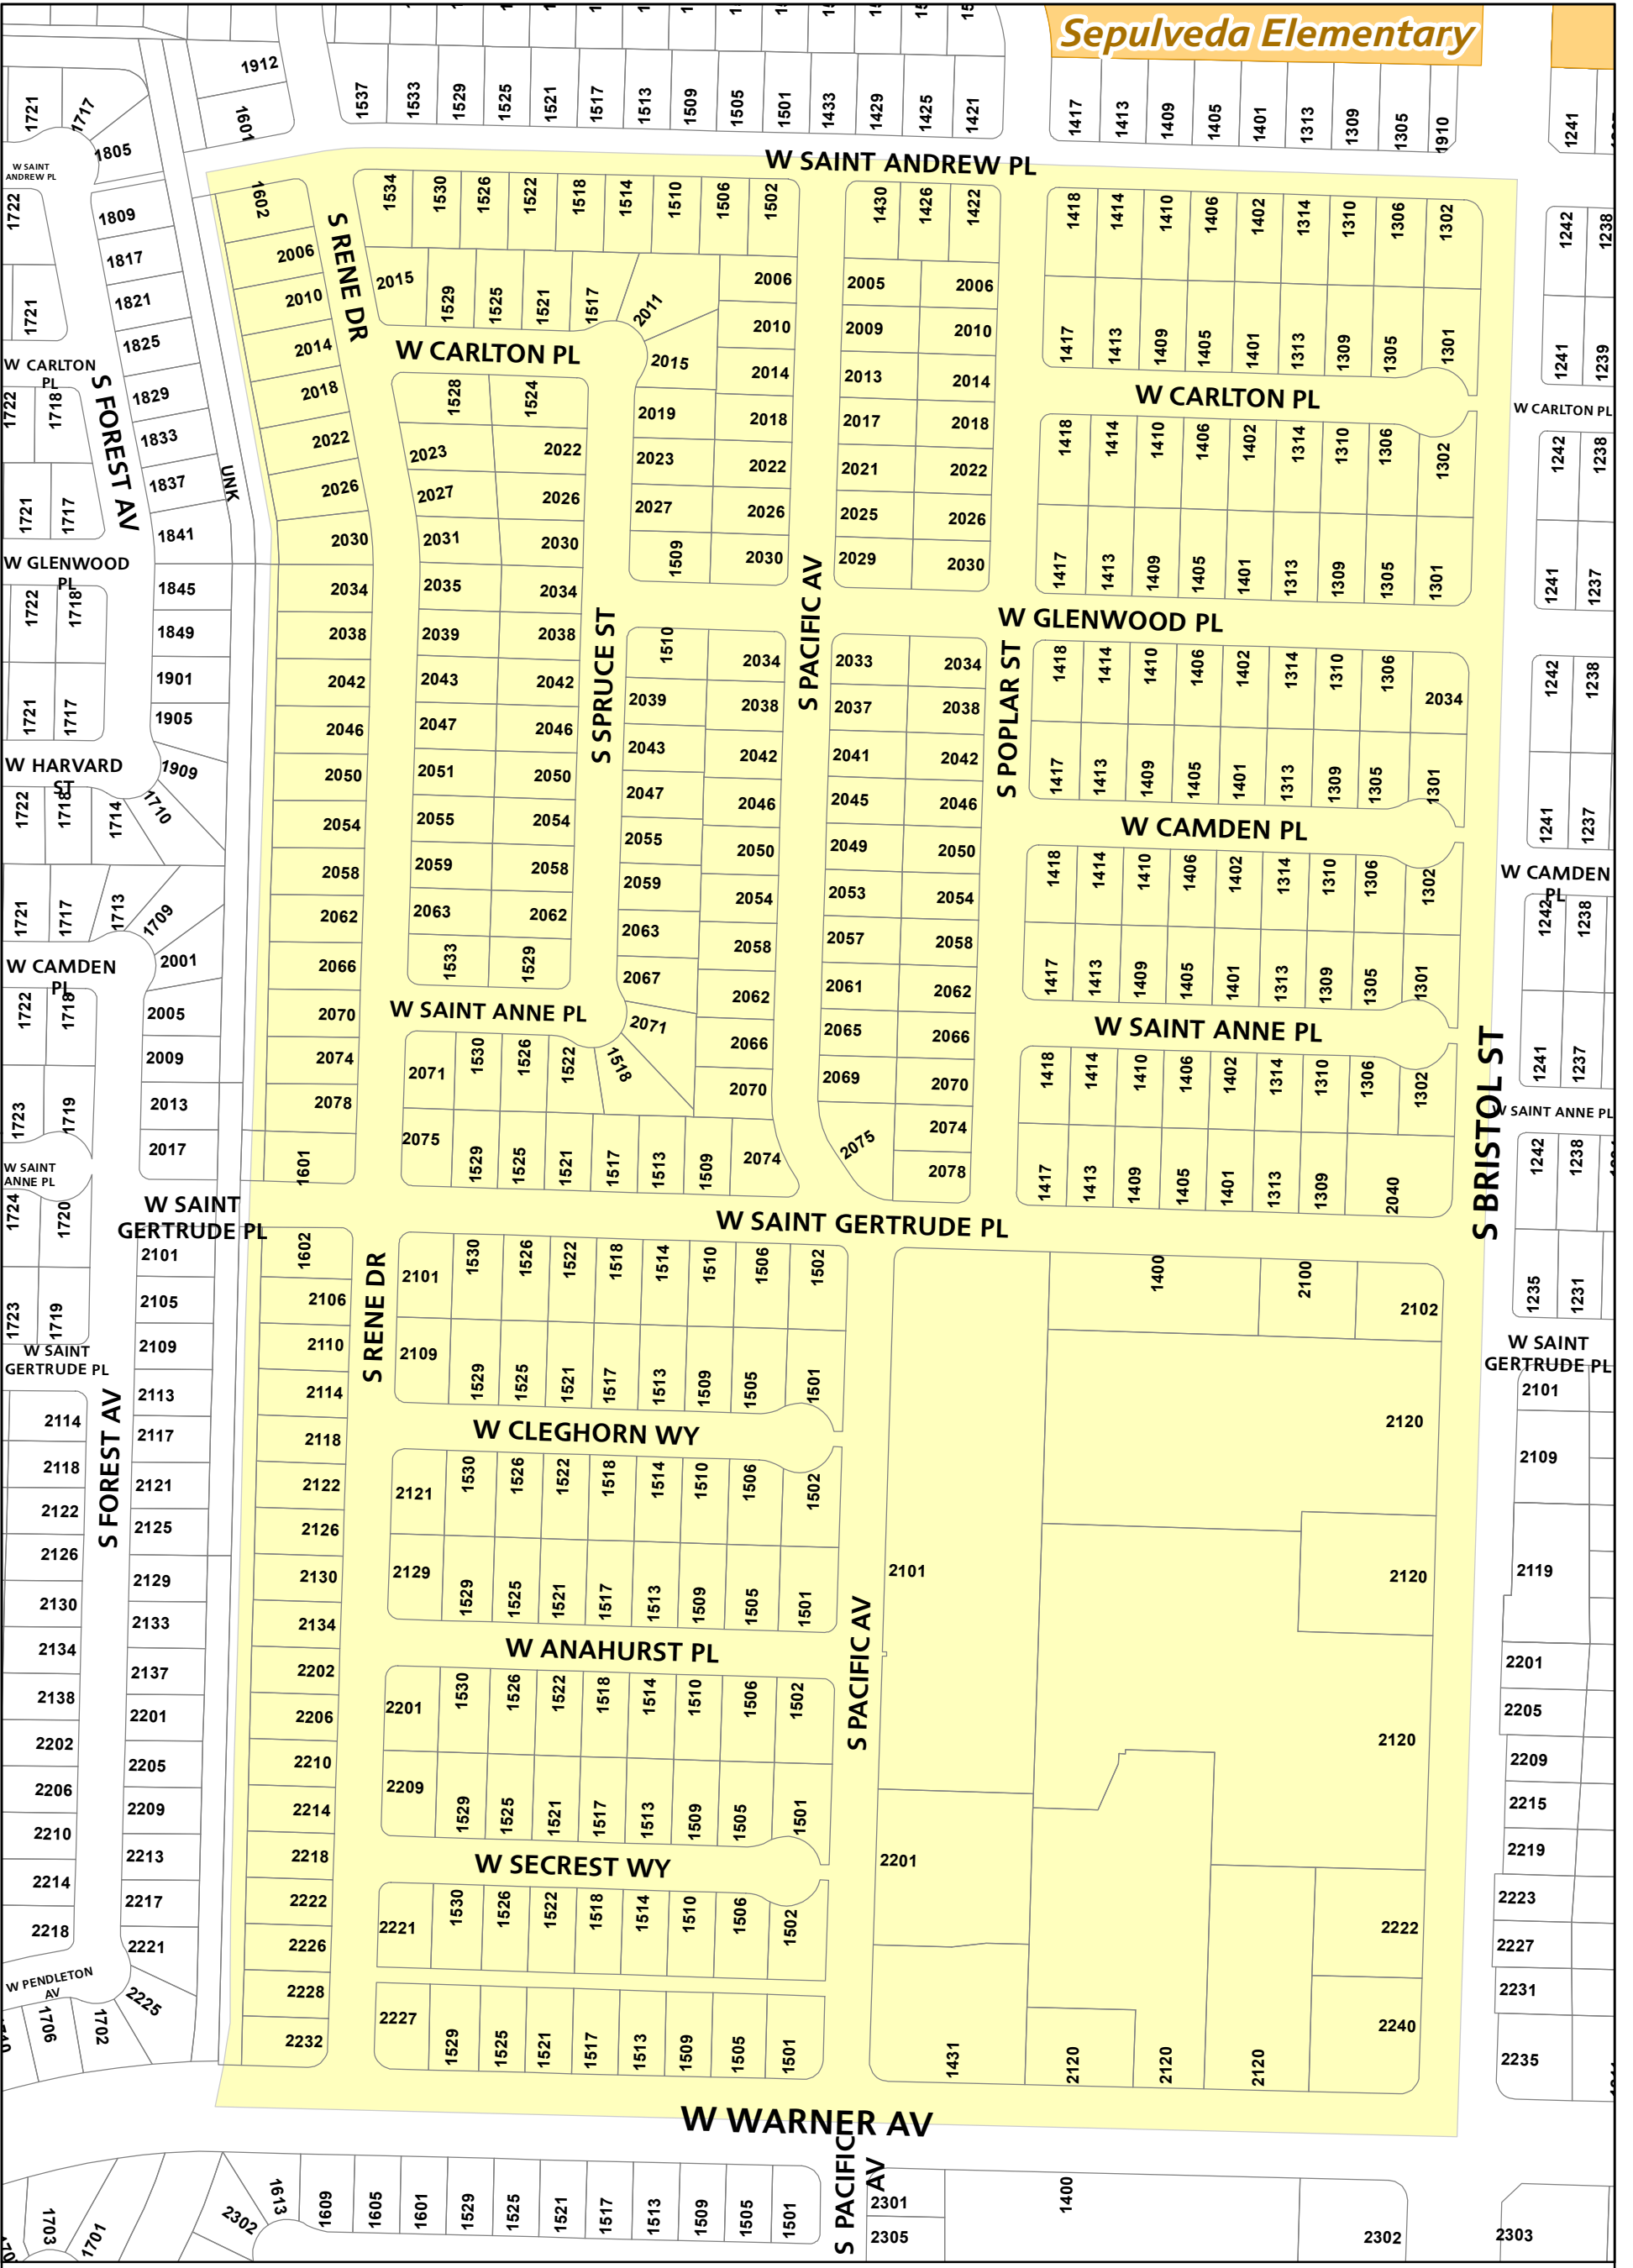

Sepulveda Elementary

Map Date: 2/6/2017

# Bristol/Warner Neighborhood

Schools