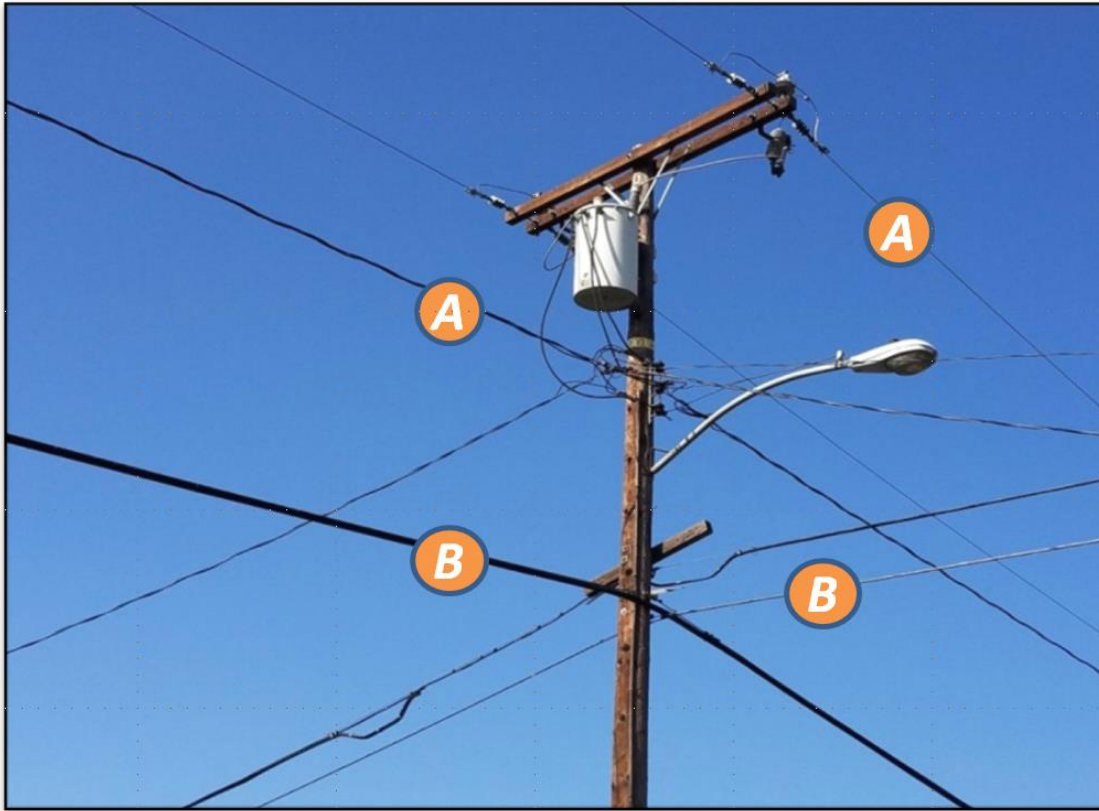

Example of Overhead Wires on a Utility Pole

(A) Southern California Edison Power Lines – Usually highest wires on power poles.

(B) Telephone/Cable Lines – Usually the lowest wires on power poles.

**To Report Shoes or Foreign Objects on Overhead Utility Lines
Contact the City of Santa Ana Public Works Agency: (714) 647-3380**