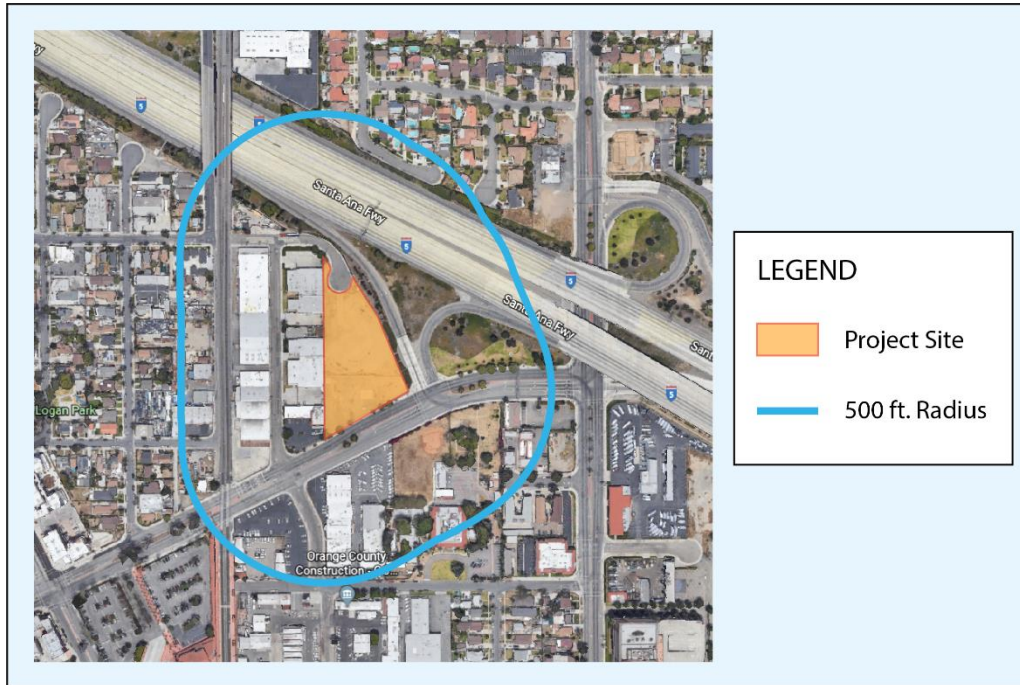

Invite you to a community information meeting for:

The Crossroads at Washington

An affordable and supportive housing development located at
1126 & 1146 E Washington Ave
Santa Ana, CA 92701

The Crossroads at Washington will be a new 86-unit affordable and supportive housing development designed to serve individuals and families. The project will include supportive services for tenants as well as several tenant amenity spaces. Please come share your thoughts about the proposed multifamily development. At the community meeting, we will provide additional information about the development, answer your questions, and solicit your feedback on the proposed development.

MEETING INFORMATION:

Date: Tuesday, October 29th, 2019
Time: 6:00 PM
Location: Triada at the Station District
650 N. Lacey Street,
Santa Ana, CA 92701

If you have any questions regarding this event or if you require any language interpretation services other than English, please contact Paul Hogge at (949) 660-7272 or phogge@related.com.

Le invita a una reunión comunitaria para:

The Crossroads at Washington

Un Desarrollo de Vivienda Asequible y de Apoyo localizado en el
1126 & 1146 E Washington Ave
Santa Ana, CA 92701

The Crossroads at Washington (Crossroads sobre Washington) será una nueva vivienda asequible y de apoyo con 86 unidades desarrollada para servir a individuos y familias. El proyecto incluirá servicios de apoyo para inquilinos como también espacios de servicios para inquilinos. Acompáñenos para compartir su opinión sobre la propuesta del desarrollo multifamiliar. Durante la reunión comunitaria, proporcionaremos información adicional sobre el desarrollo, responderemos a sus preguntas y solicitaremos sus opiniones sobre el desarrollo propuesto.