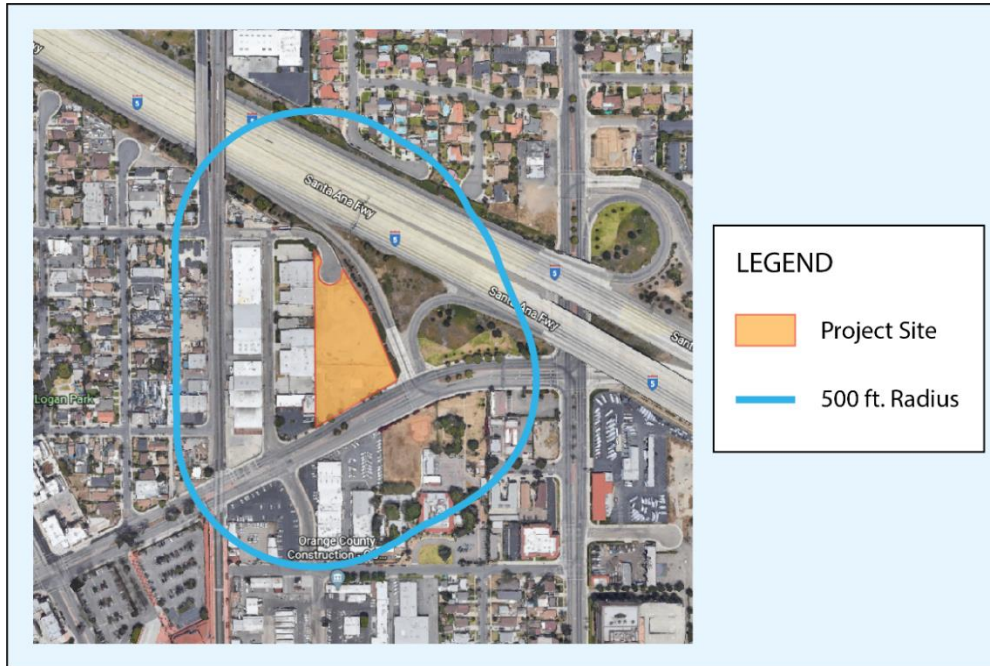

Invite you to a community information meeting for:

The Crossroads at Washington

An affordable and supportive housing development located at
1126 & 1146 E Washington Ave
Santa Ana, CA 92701

The Crossroads at Washington will be a new 86-unit affordable and supportive housing development designed to serve individuals and families. The project will include supportive services for tenants as well as several tenant amenity spaces. Please come share your thoughts about the proposed multifamily development. At the community meeting, we will provide additional information about the development, answer your questions, and solicit your feedback on the proposed development.

MEETING INFORMATION:

Date: Tuesday, October 29th, 2019
Time: 6:00 PM
Location: Triada at the Station District
650 N. Lacey Street,
Santa Ana, CA 92701

If you have any questions regarding this event or if you require any language interpretation services other than English, please contact Paul Hogge at (949) 660-7272 or phogge@related.com.

Le invita a una reunión comunitaria para:

The Crossroads at Washington

Un Desarrollo de Vivienda Asequible y de Apoyo localizado en el
1126 & 1146 E Washington Ave
Santa Ana, CA 92701

The Crossroads at Washington (Crossroads sobre Washington) será una nueva vivienda asequible y de apoyo con 86 unidades desarrollada para servir a individuos y familias. El proyecto incluirá servicios de apoyo para inquilinos como también espacios de servicios para inquilinos. Acompáñenos para compartir su opinión sobre la propuesta del desarrollo multifamiliar. Durante la reunión comunitaria, proporcionaremos información adicional sobre el desarrollo, responderemos a sus preguntas y solicitaremos sus opiniones sobre el desarrollo propuesto.