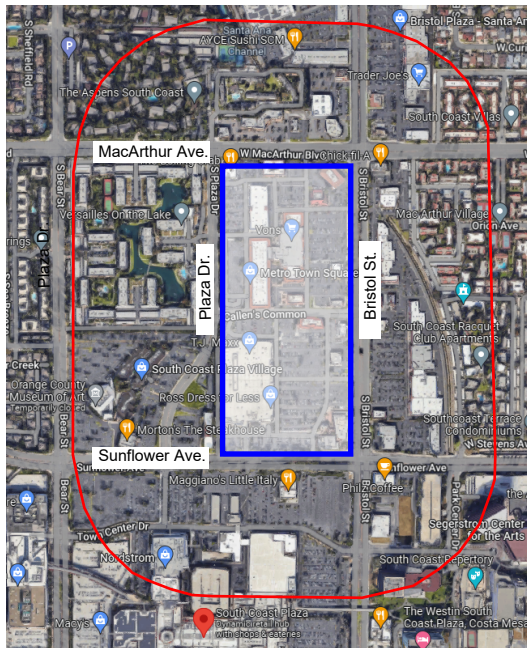

RELATED
Bristol

You are invited to a community information meeting for a new proposed development in Santa Ana located at 3600 S. Bristol St. Santa Ana, CA 92704. The entire proposed development site is located below in blue.

— 1000' Boundary
— Project Site

Related Bristol is a proposed mixed-use development program that includes up to 3,750 residential units, 250 hotel rooms, 200 units of senior continuum care, and 350,000 sf of retail and restaurant uses, in addition to extensive open space connected by a network of landscaped paseos and pedestrian-friendly pathways.

At the open house style meeting, we will provide additional information about the development, answer your questions, and solicit your feedback on this new development.

Meeting Information

Date: September 7, 2022
Time: 6:00 pm - 7:30 pm
Location: The Nest at Saddleback High School
2802 S. Flower St, Santa Ana, CA 92707

by email: bristol@related.com OR
by mail: Related Bristol, 18201 Von Karman Ave., Suite 900, Irvine, CA 92612

Está invitado a una reunión informativa comunitaria respecto a un nuevo desarrollo propuesto en Santa Ana ubicado en 3600 S. Bristol St. Santa Ana, CA 92704. Todo el sitio propuesto para el desarrollo se encuentra debajo marcado en azul.