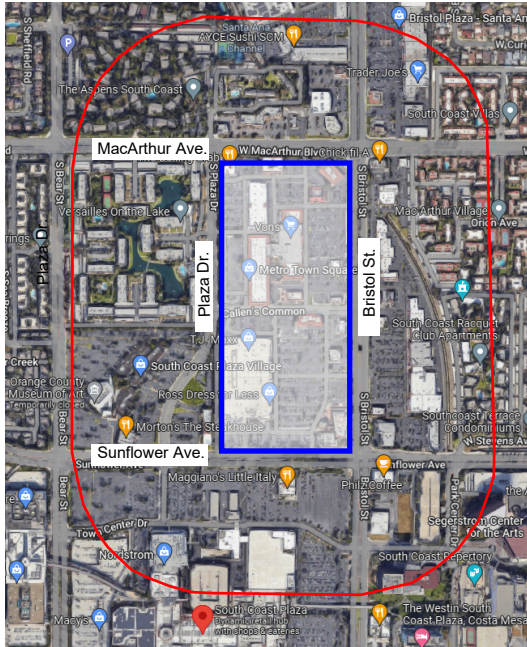

RELATED
Bristol

You are invited to a community information meeting for a new proposed development in Santa Ana located at 3600 S. Bristol St. Santa Ana, CA 92704. The entire proposed development site is located below in blue.

— 1000' Boundary
— Project Site

Related Bristol is a proposed mixed-use development program that includes up to 3,750 residential units, 250 hotel rooms, 200 units of senior continuum care, and 350,000 sf of retail and restaurant uses, in addition to extensive open space connected by a network of landscaped paseos and pedestrian-friendly pathways.

At the open house style meeting, we will provide additional information about the development, answer your questions, and solicit your feedback on this new development.

Meeting Information

Date: September 7, 2022
Time: 6:00 pm - 7:30 pm
Location: The Nest at Saddleback High School
2802 S. Flower St, Santa Ana, CA 92707

by email: bristol@related.com OR
by mail: Related Bristol, 18201 Von Karman Ave., Suite 900, Irvine, CA 92612

Está invitado a una reunión informativa comunitaria respecto a un nuevo desarrollo propuesto en Santa Ana ubicado en 3600 S. Bristol St. Santa Ana, CA 92704. Todo el sitio propuesto para el desarrollo se encuentra debajo marcado en azul.