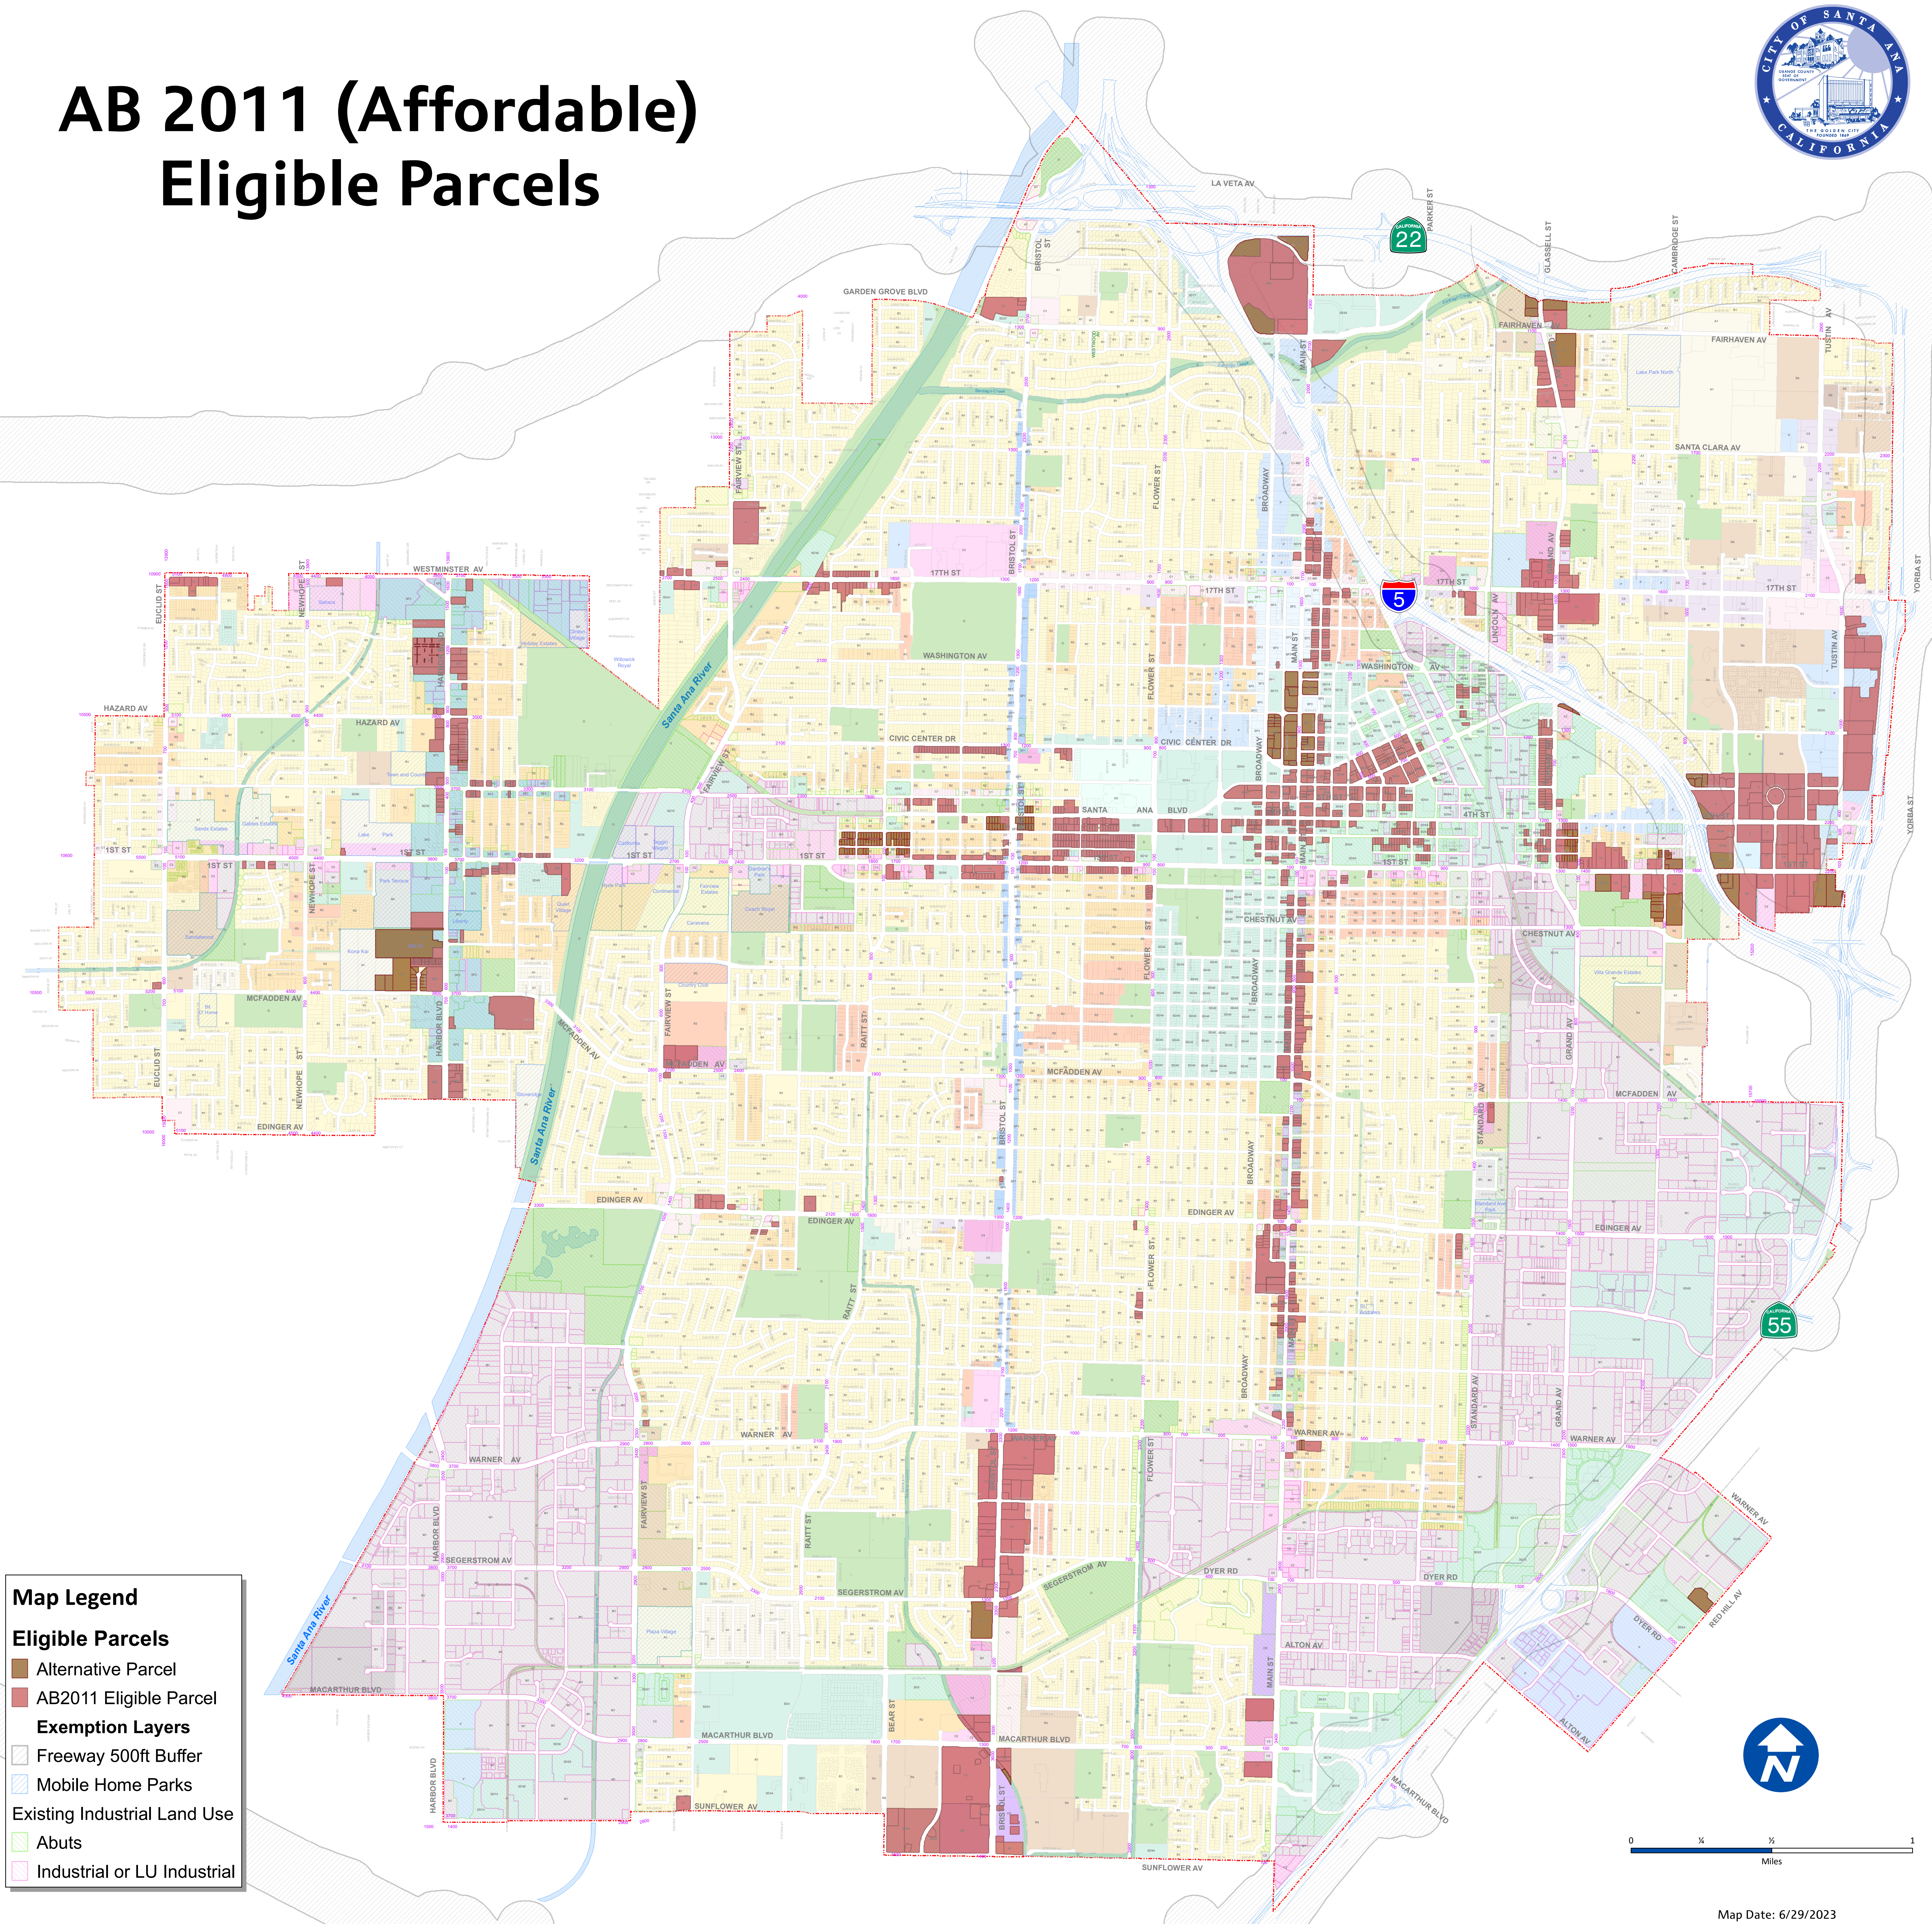

AB 2011 (Affordable) Eligible Parcels

Map Legend

Eligible Parcels

- Alternative Parcel
- AB2011 Eligible Parcel

Exemption Layers

- Freeway 500ft Buffer
- Mobile Home Parks

Existing Industrial Land Use

- Abuts
- Industrial or LU Industrial

Map Date: 6/29/2023