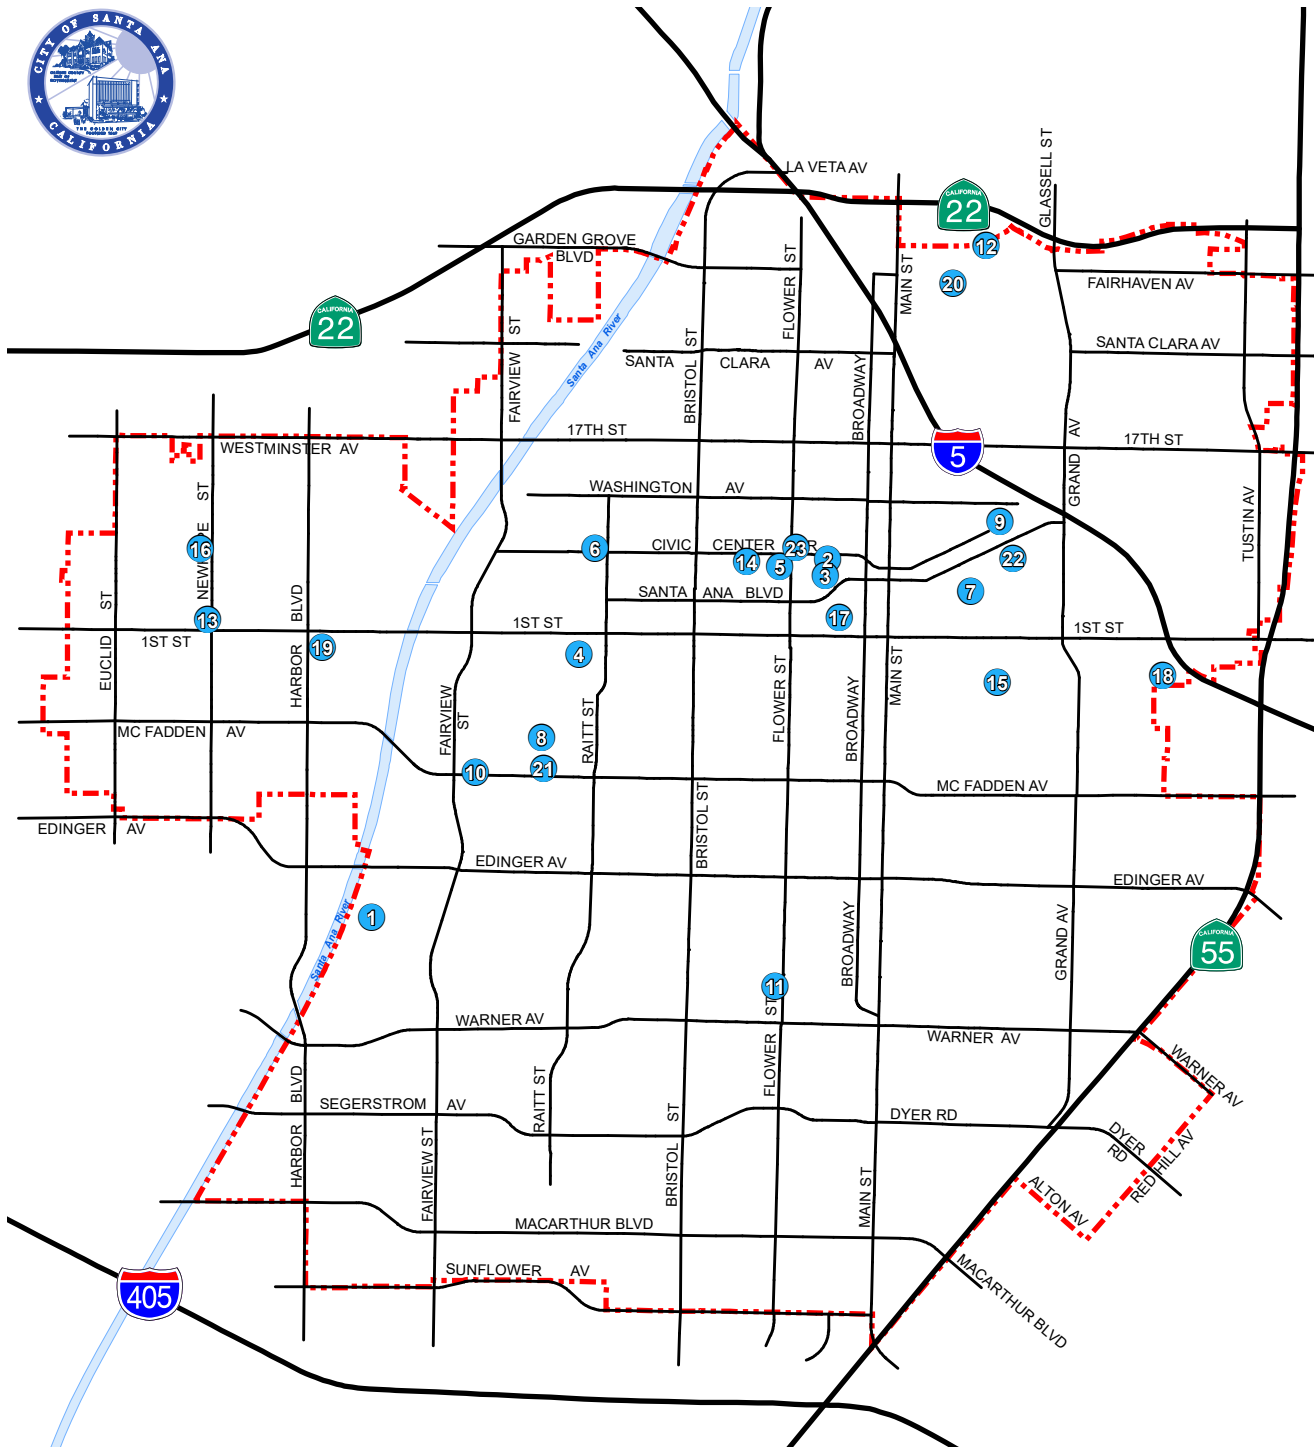

City of Santa Ana Public Wi-Fi Locations

- | | |
|-----------------------------------|---------------------------|
| 1. Centennial Park - Trailer | 3405 W. Castor St. |
| 2. Central Library | 26 Civic Center Plaza |
| 3. City Hall | 20 Civic Center Plaza |
| 4. City Yard | 220 S. Daisy St. |
| 5. Eddie West Stadium | 602 N. Flower St. |
| 6. El Salvador Community Center | 1825 W. Civic Center Dr. |
| 7. Garfield Center | 850 Brown St. |
| 8. Jerome Recreation Center | 726 S. Center St. |
| 9. Logan Recreation Center | 1009 N. Custer St. |
| 10. McFadden Yourth Center | 2627 West McFadden Av. |
| 11. Memorial Recreation Center | 2102 S. Flower St. |
| 12. Nature Center | 600 E. Memory Lane |
| 13. Newhope Branch Library | 122 N. Newhope St. |
| 14. Police Department | 60 Civic Center Plaza |
| 15. Roosevelt Community Center | 816 E Chestnut Av. |
| 16. Salgado Recreation Center | 706 N. Newhope St. |
| 17. Santa Ana Senior Center | 424 W. 3rd St. |
| 18. Santa Ana Zoo | 1801 E. Chestnut Av. |
| 19. Santa Anita Recreation Center | 300 S. Figueroa St. |
| 20. Santiago Lawn Bowling Center | 510 East Memory Lane |
| 21. Southwest Senior Center | 2201 W. McFadden Av. |
| 22. Train Station | 1000 E. Santa Ana Blvd. |
| 23. Work Center | 801 West Civic Center Dr. |

Map Date: 11/05/2019