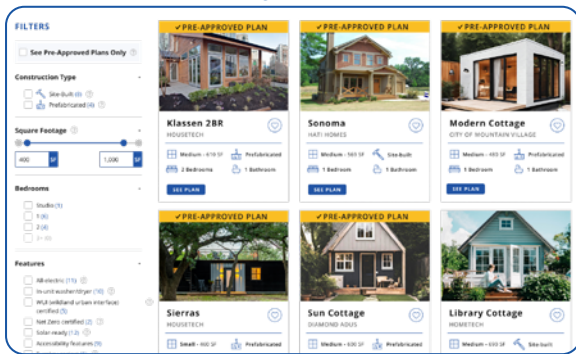

# ADU Plans Gallery

BY COMMUNITY PLANNING COLLABORATIVE

**RESERVE YOUR GALLERY TODAY!** The ADU Plans Gallery is an easy-to-use online tool to display your pre-approved plans, plus prefab and site-built plans from our database.

Santa Clara County Planning Collaborative is covering 2024 onboarding and launch fees for all Santa Clara County jurisdictions, allowing you to launch your gallery by January 1, 2025. Ongoing license fees (starting at \$900/year and based on population) may continue to be covered by the Collaborative, subject to budget availability and member input.

## Public Gallery - Filterable Grid