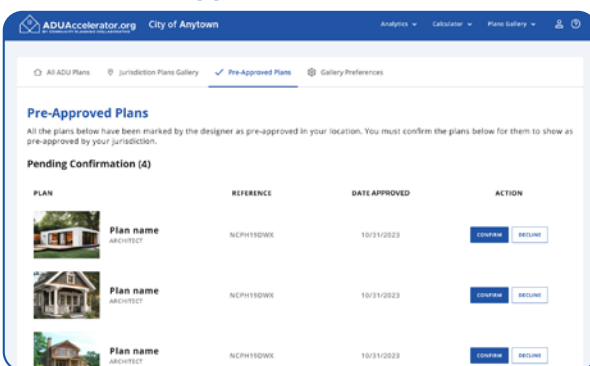

Jurisdiction Administrator Portal - Pre-approval Confirmation

SET UP YOUR PLANS GALLERY THIS SUMMER AND BE READY FOR AB 1332

STEP 1
We set up your account.

STEP 2
You select plans or wait for designers to apply for pre-approval.

STEP 3
We set up and maintain your public gallery.

STEP 4
You confirm plans as they are pre-approved.

TO GET STARTED, email Sam Dolgoff:
dolgoff@planningcollaborative.com

For more information about the ADU Plans Gallery, go to

COMMUNITY PLANNING COLLABORATIVE