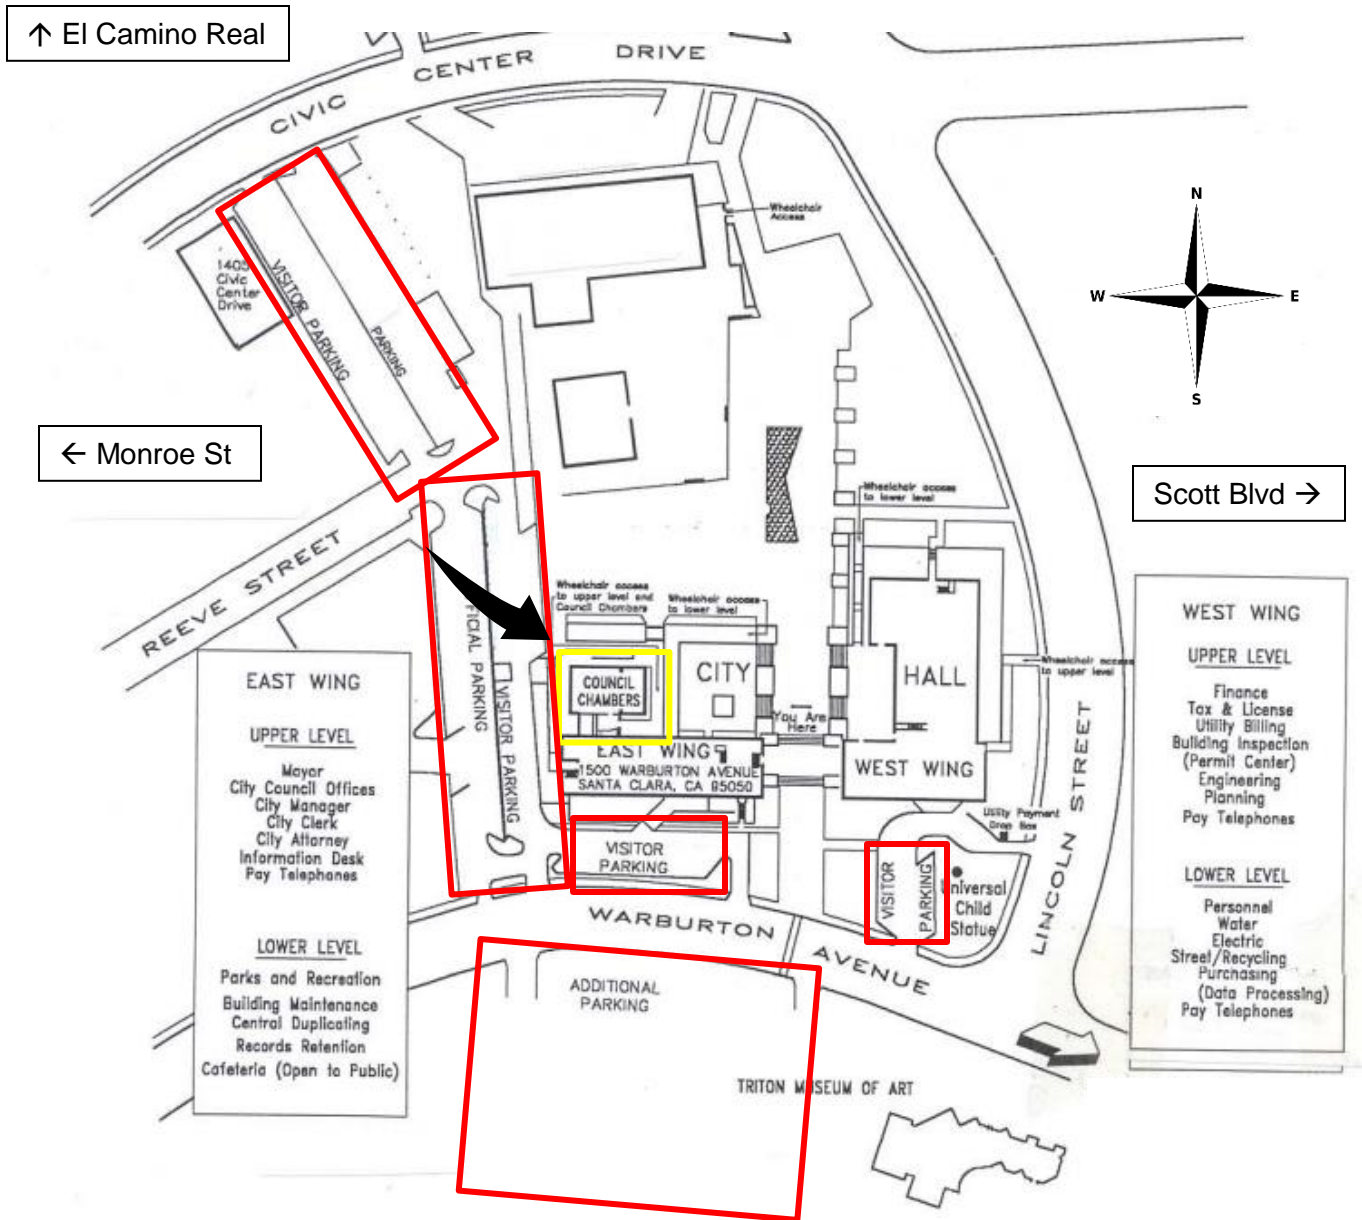

Parking at Santa Clara City Hall (1500 Warburton Avenue, Santa Clara)

- **Red** indicates Public Parking areas.
- Street parking is also available on Reeve Street, Warburton Avenue, Lincoln Street, and Civic Center Drive. Please observe posted parking restrictions.
- **Yellow** indicates City Council Chambers. Follow signs for entrance (indicated by arrow on map).
- Questions? Call Santa Clara City Hall at (408) 615-2200.