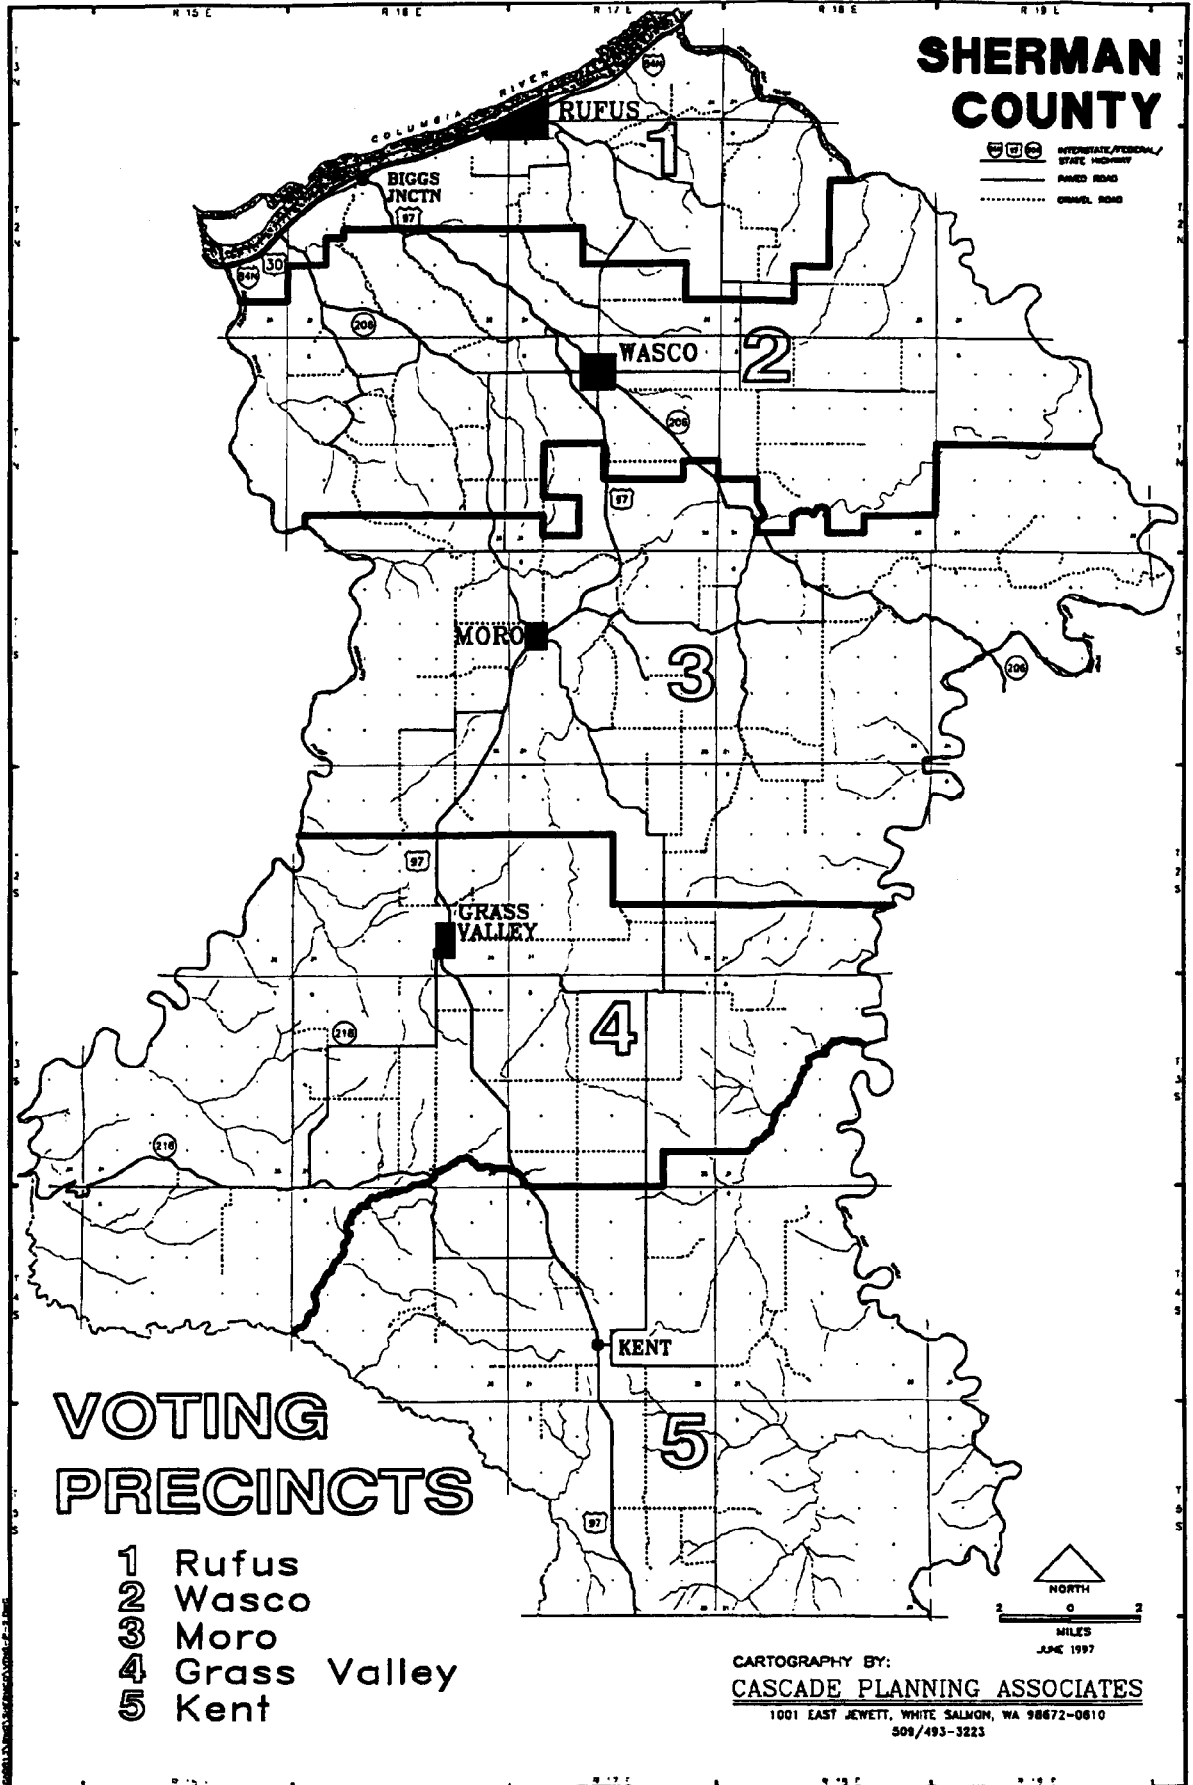

# SHERMAN COUNTY

INTERSTATE/FEDERAL/STATE HIGHWAY  
 PAVED ROAD  
 GRAVEL ROAD

## VOTING PRECINCTS

- 1 Rufus
- 2 Wasco
- 3 Moro
- 4 Grass Valley
- 5 Kent

CARTOGRAPHY BY:  
**CASCADE PLANNING ASSOCIATES**  
 1001 EAST JEWETT, WHITE SALMON, WA 98672-0610  
 509/493-3223