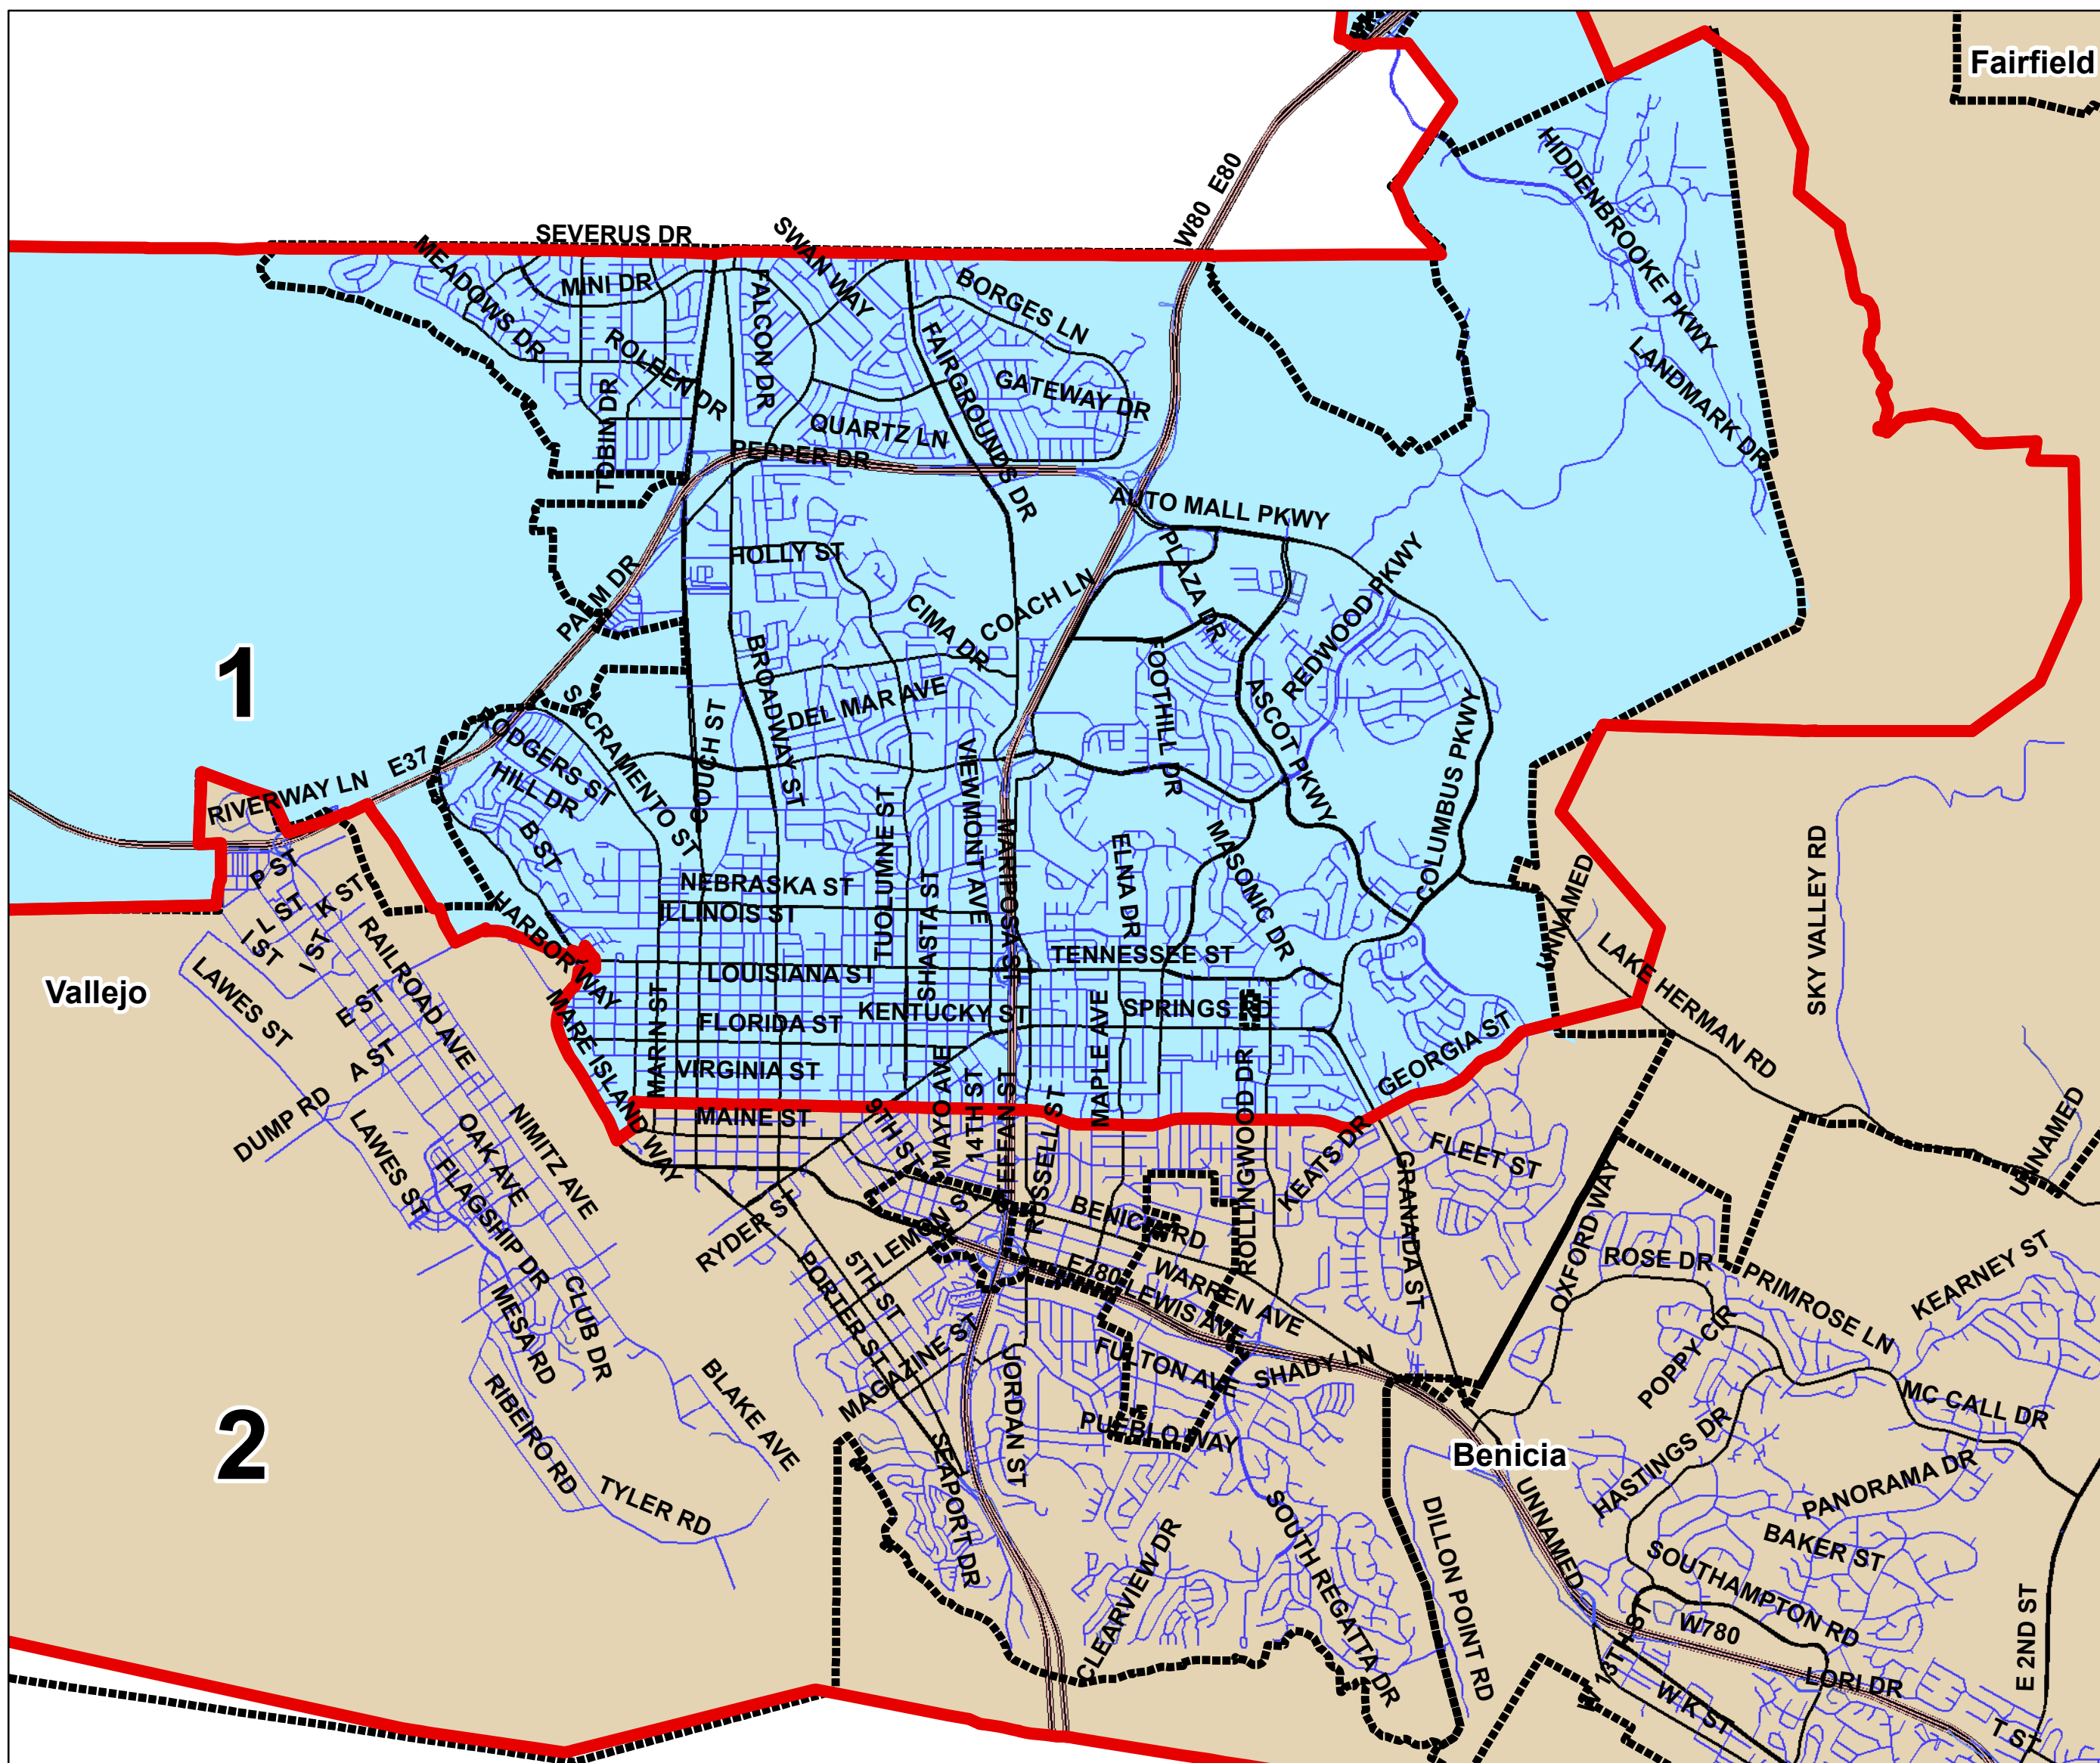

Vallejo

An online version of the draft redistricting maps for the 11/2/2021 BOS meeting can be found at <https://redistricting.solanocounty.com/proposed-boundaries/>

District	Population	Deviation	% Deviation
District 1	91020	1449	1.6%
District 2	90541	970	1.1%
District 3	88796	-775	-0.9%
District 4	90778	1207	1.3%
District 5	86722	-2849	-3.2%
Total % Deviation			4.8%