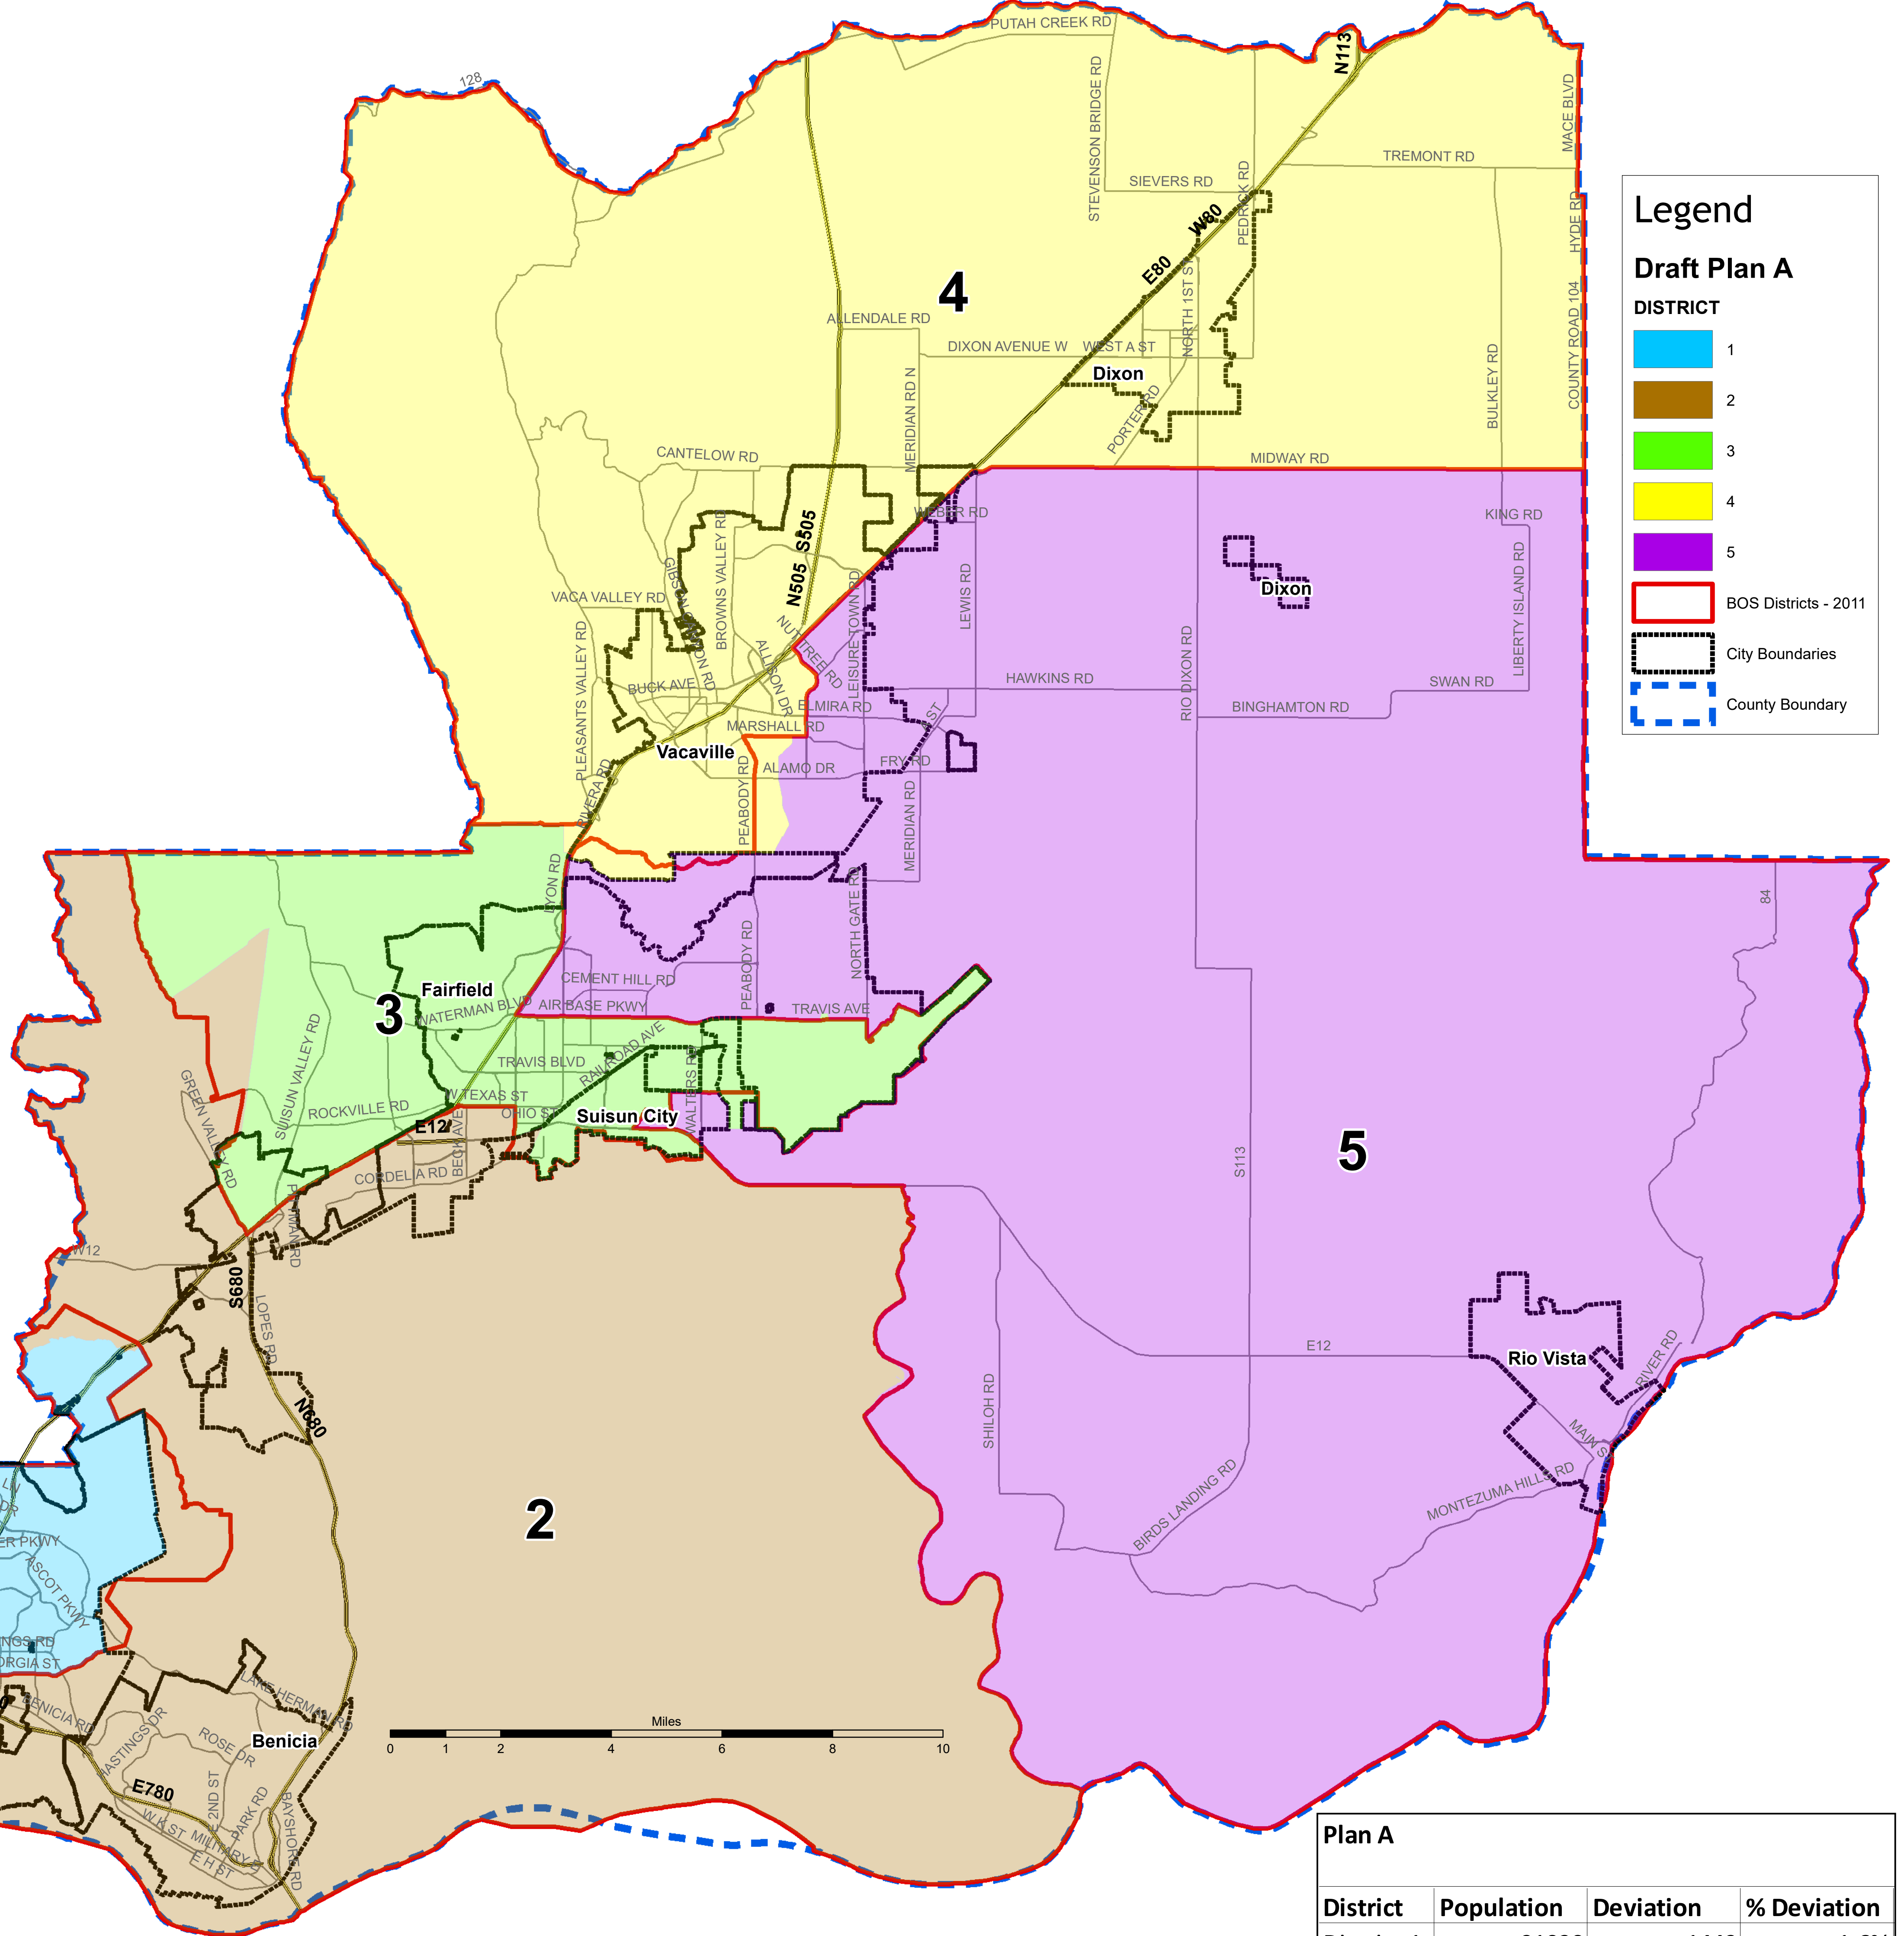

Solano County Board of Supervisors Redistricting

Draft Plan A - 10/26/2021

Vacaville