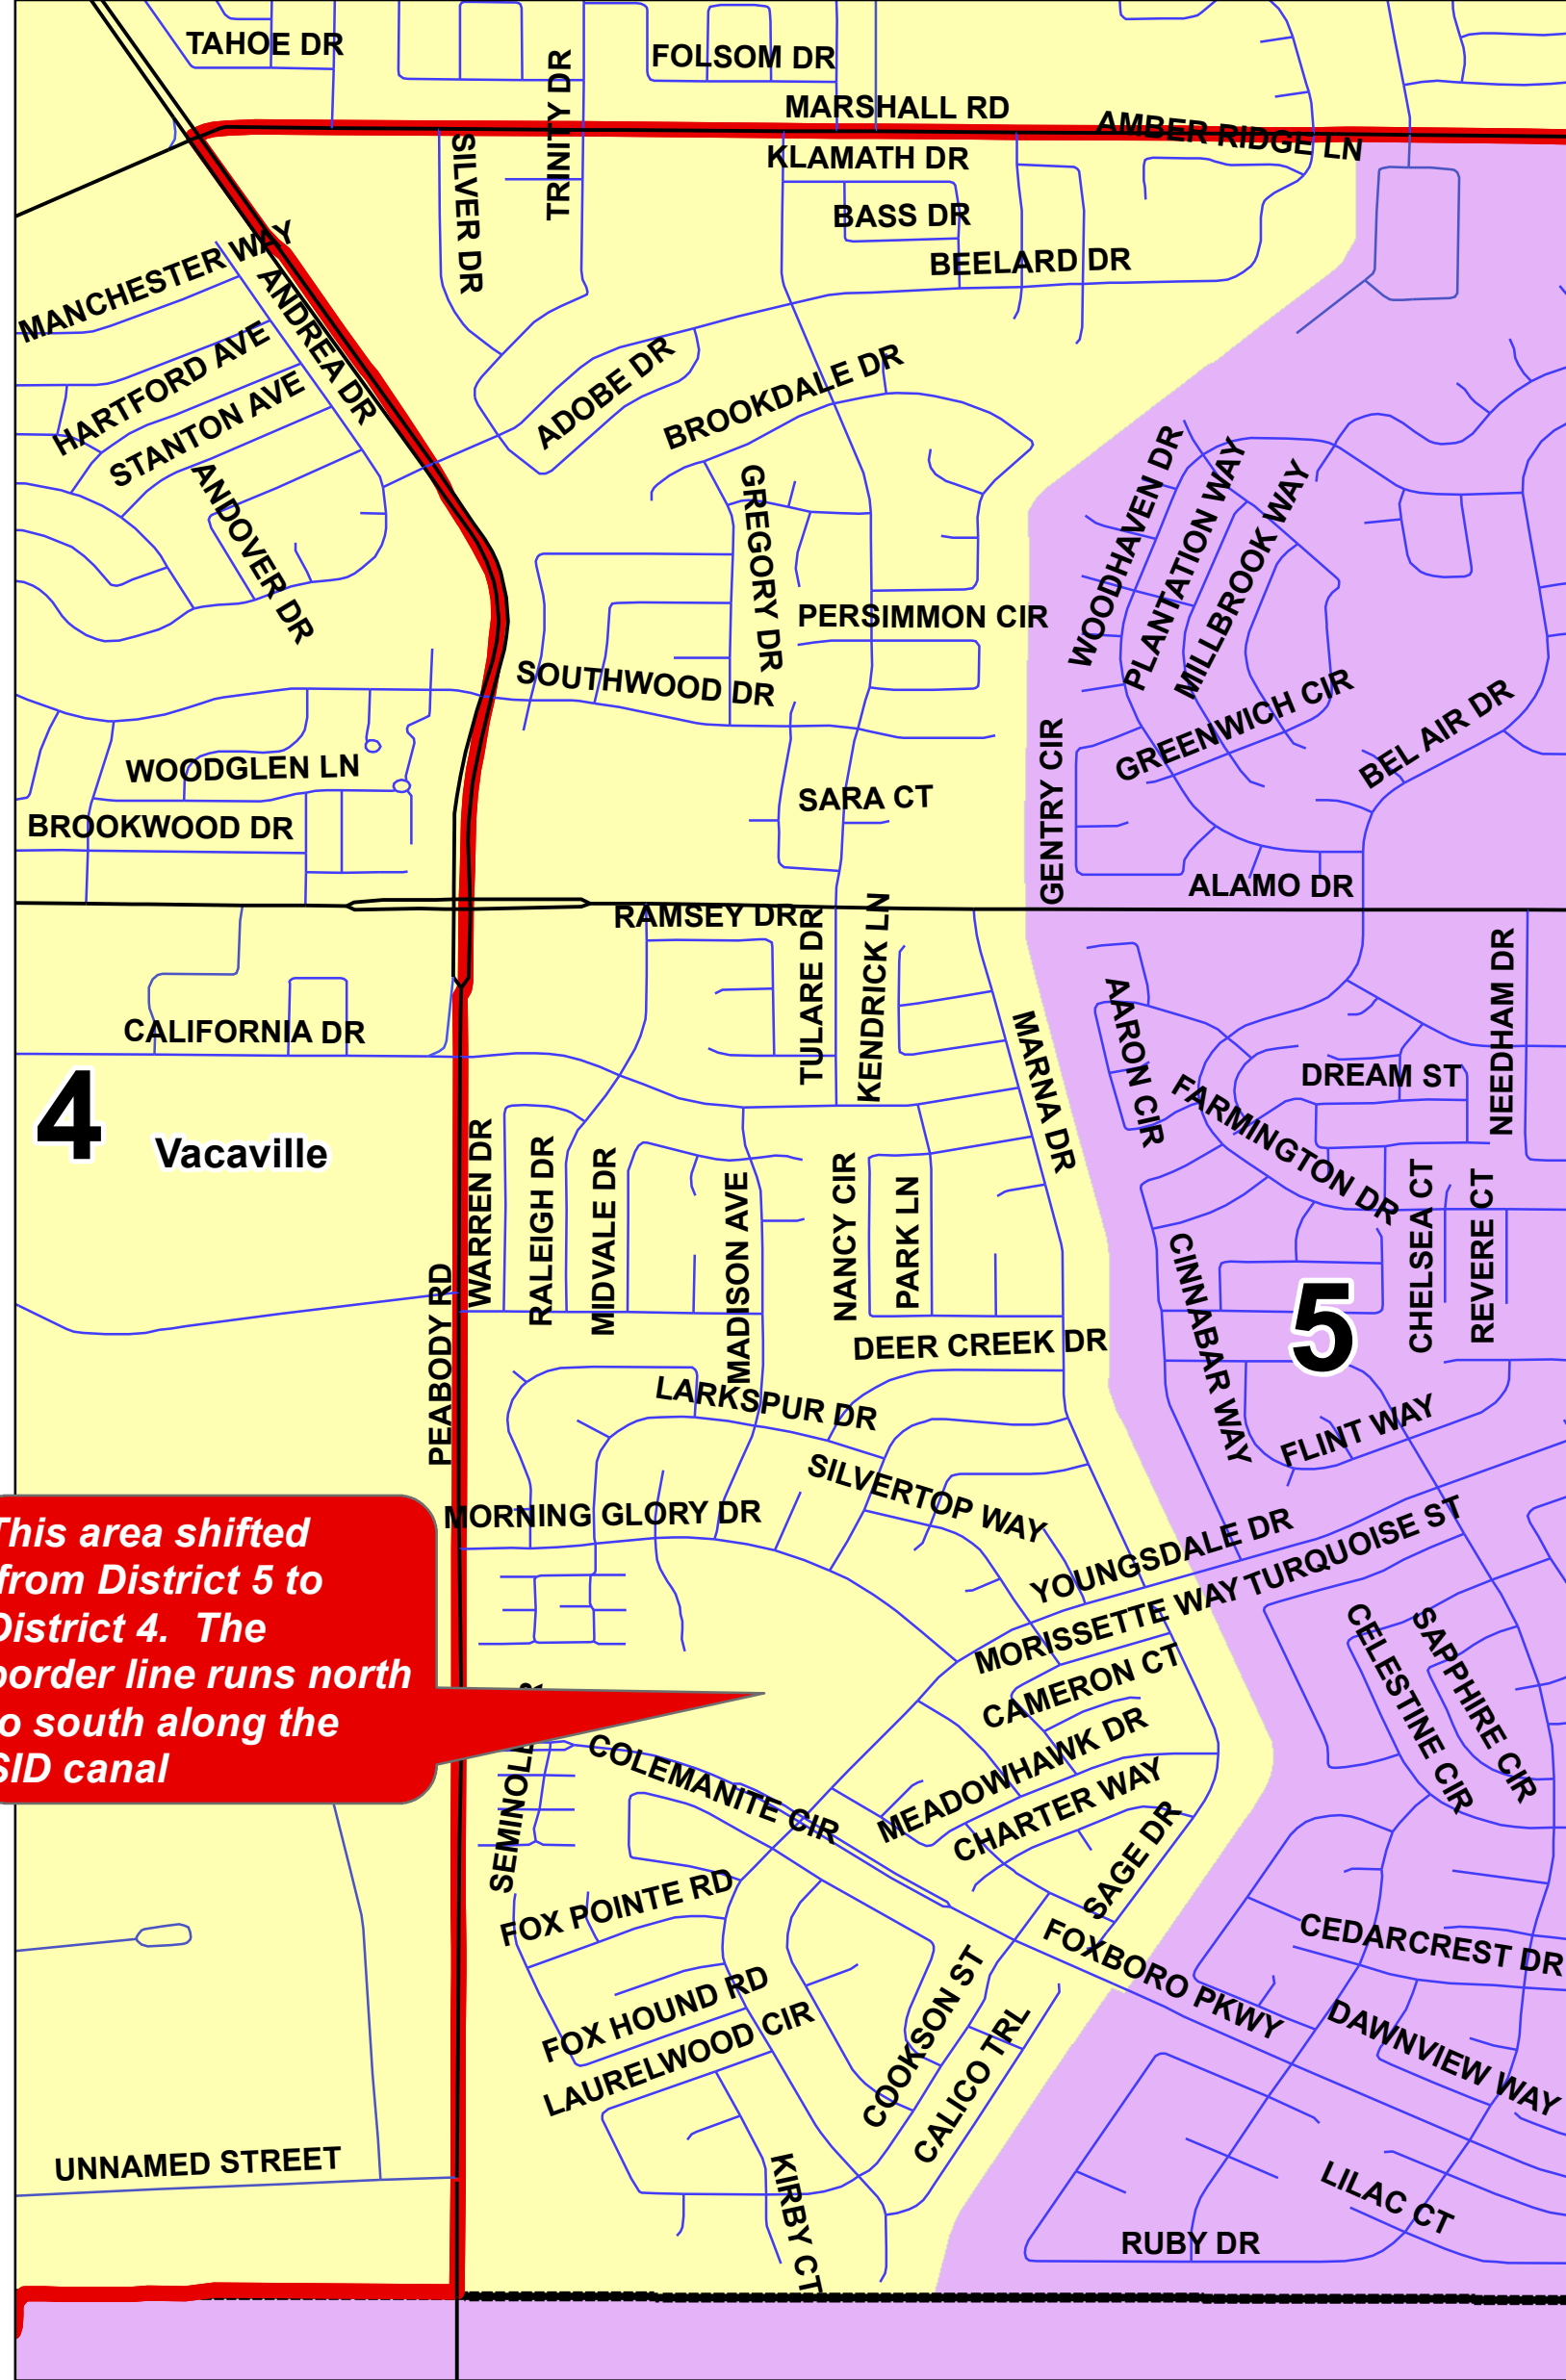

Solano County Board of Supervisors Redistricting

Draft Plan A - 10/26/2021

Vacaville