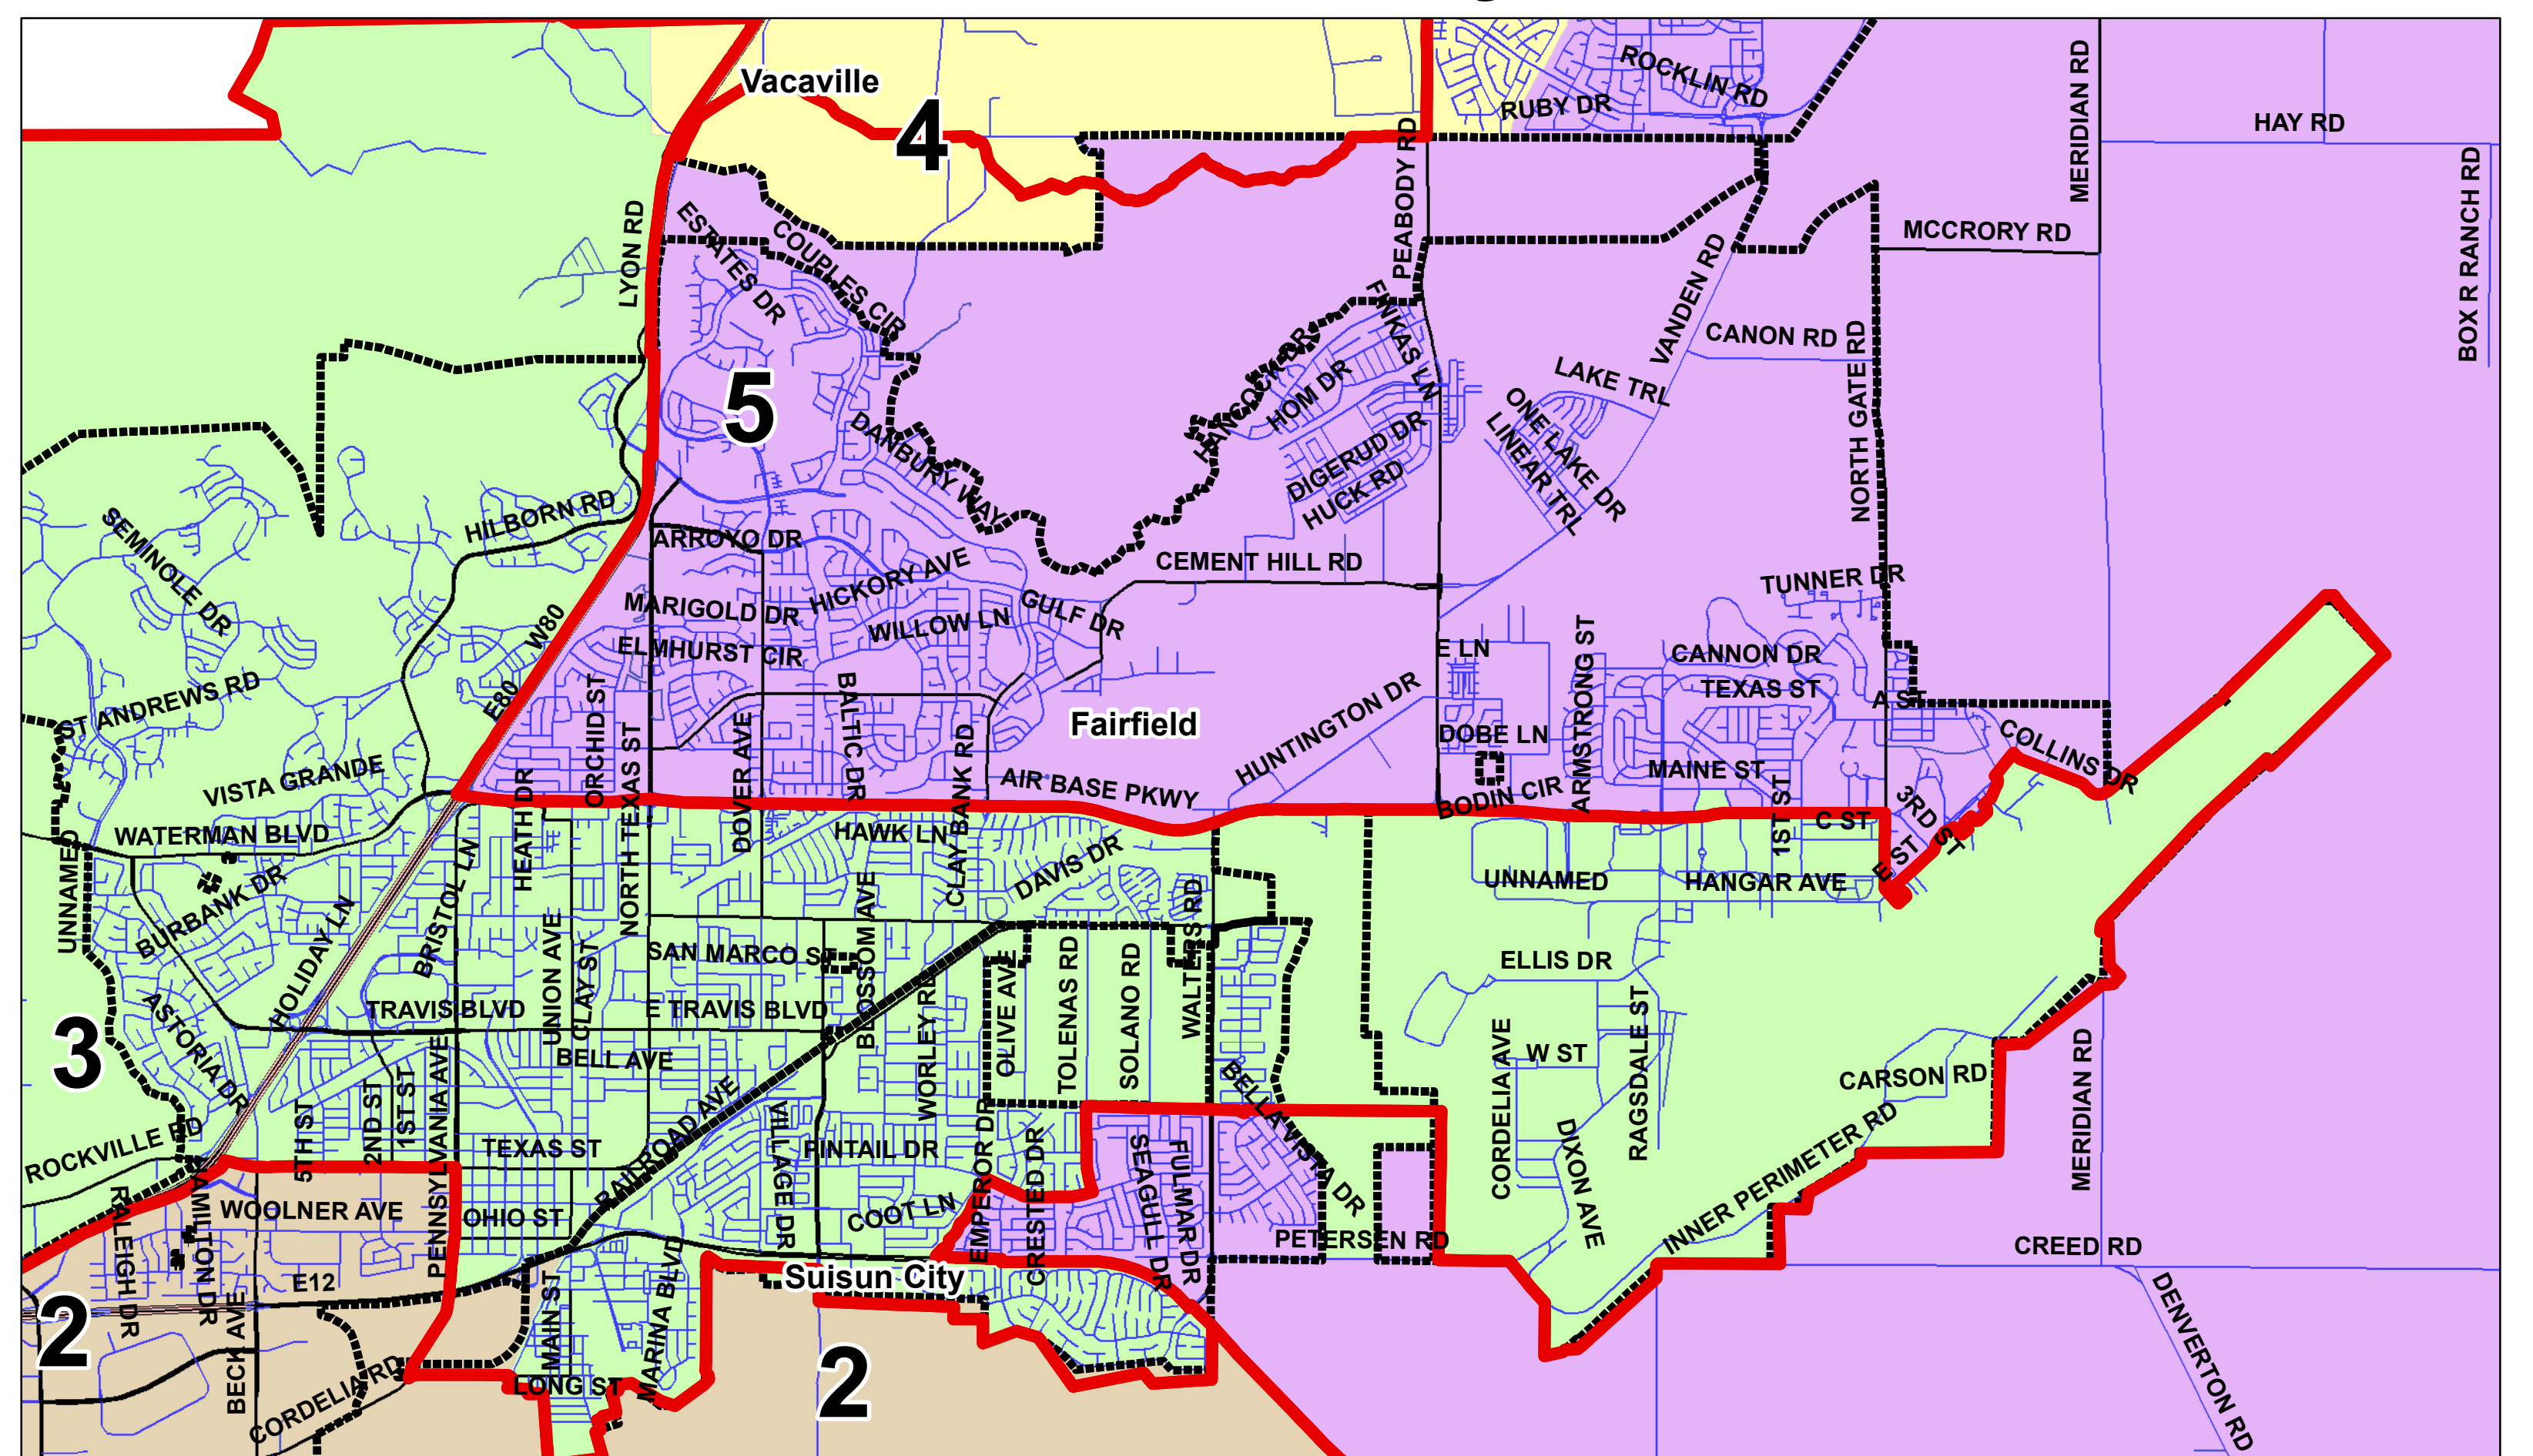

Fairfield/Suisun City/Travis AFB

Solano County GIS Services
Department of Information Technology
675 Texas Street, Suite 3700
Fairfield, CA 94533
Phone: 707-784-6340
Email: GISStaff@SolanoCounty.com
AzurePRJ 113 10/26/2021