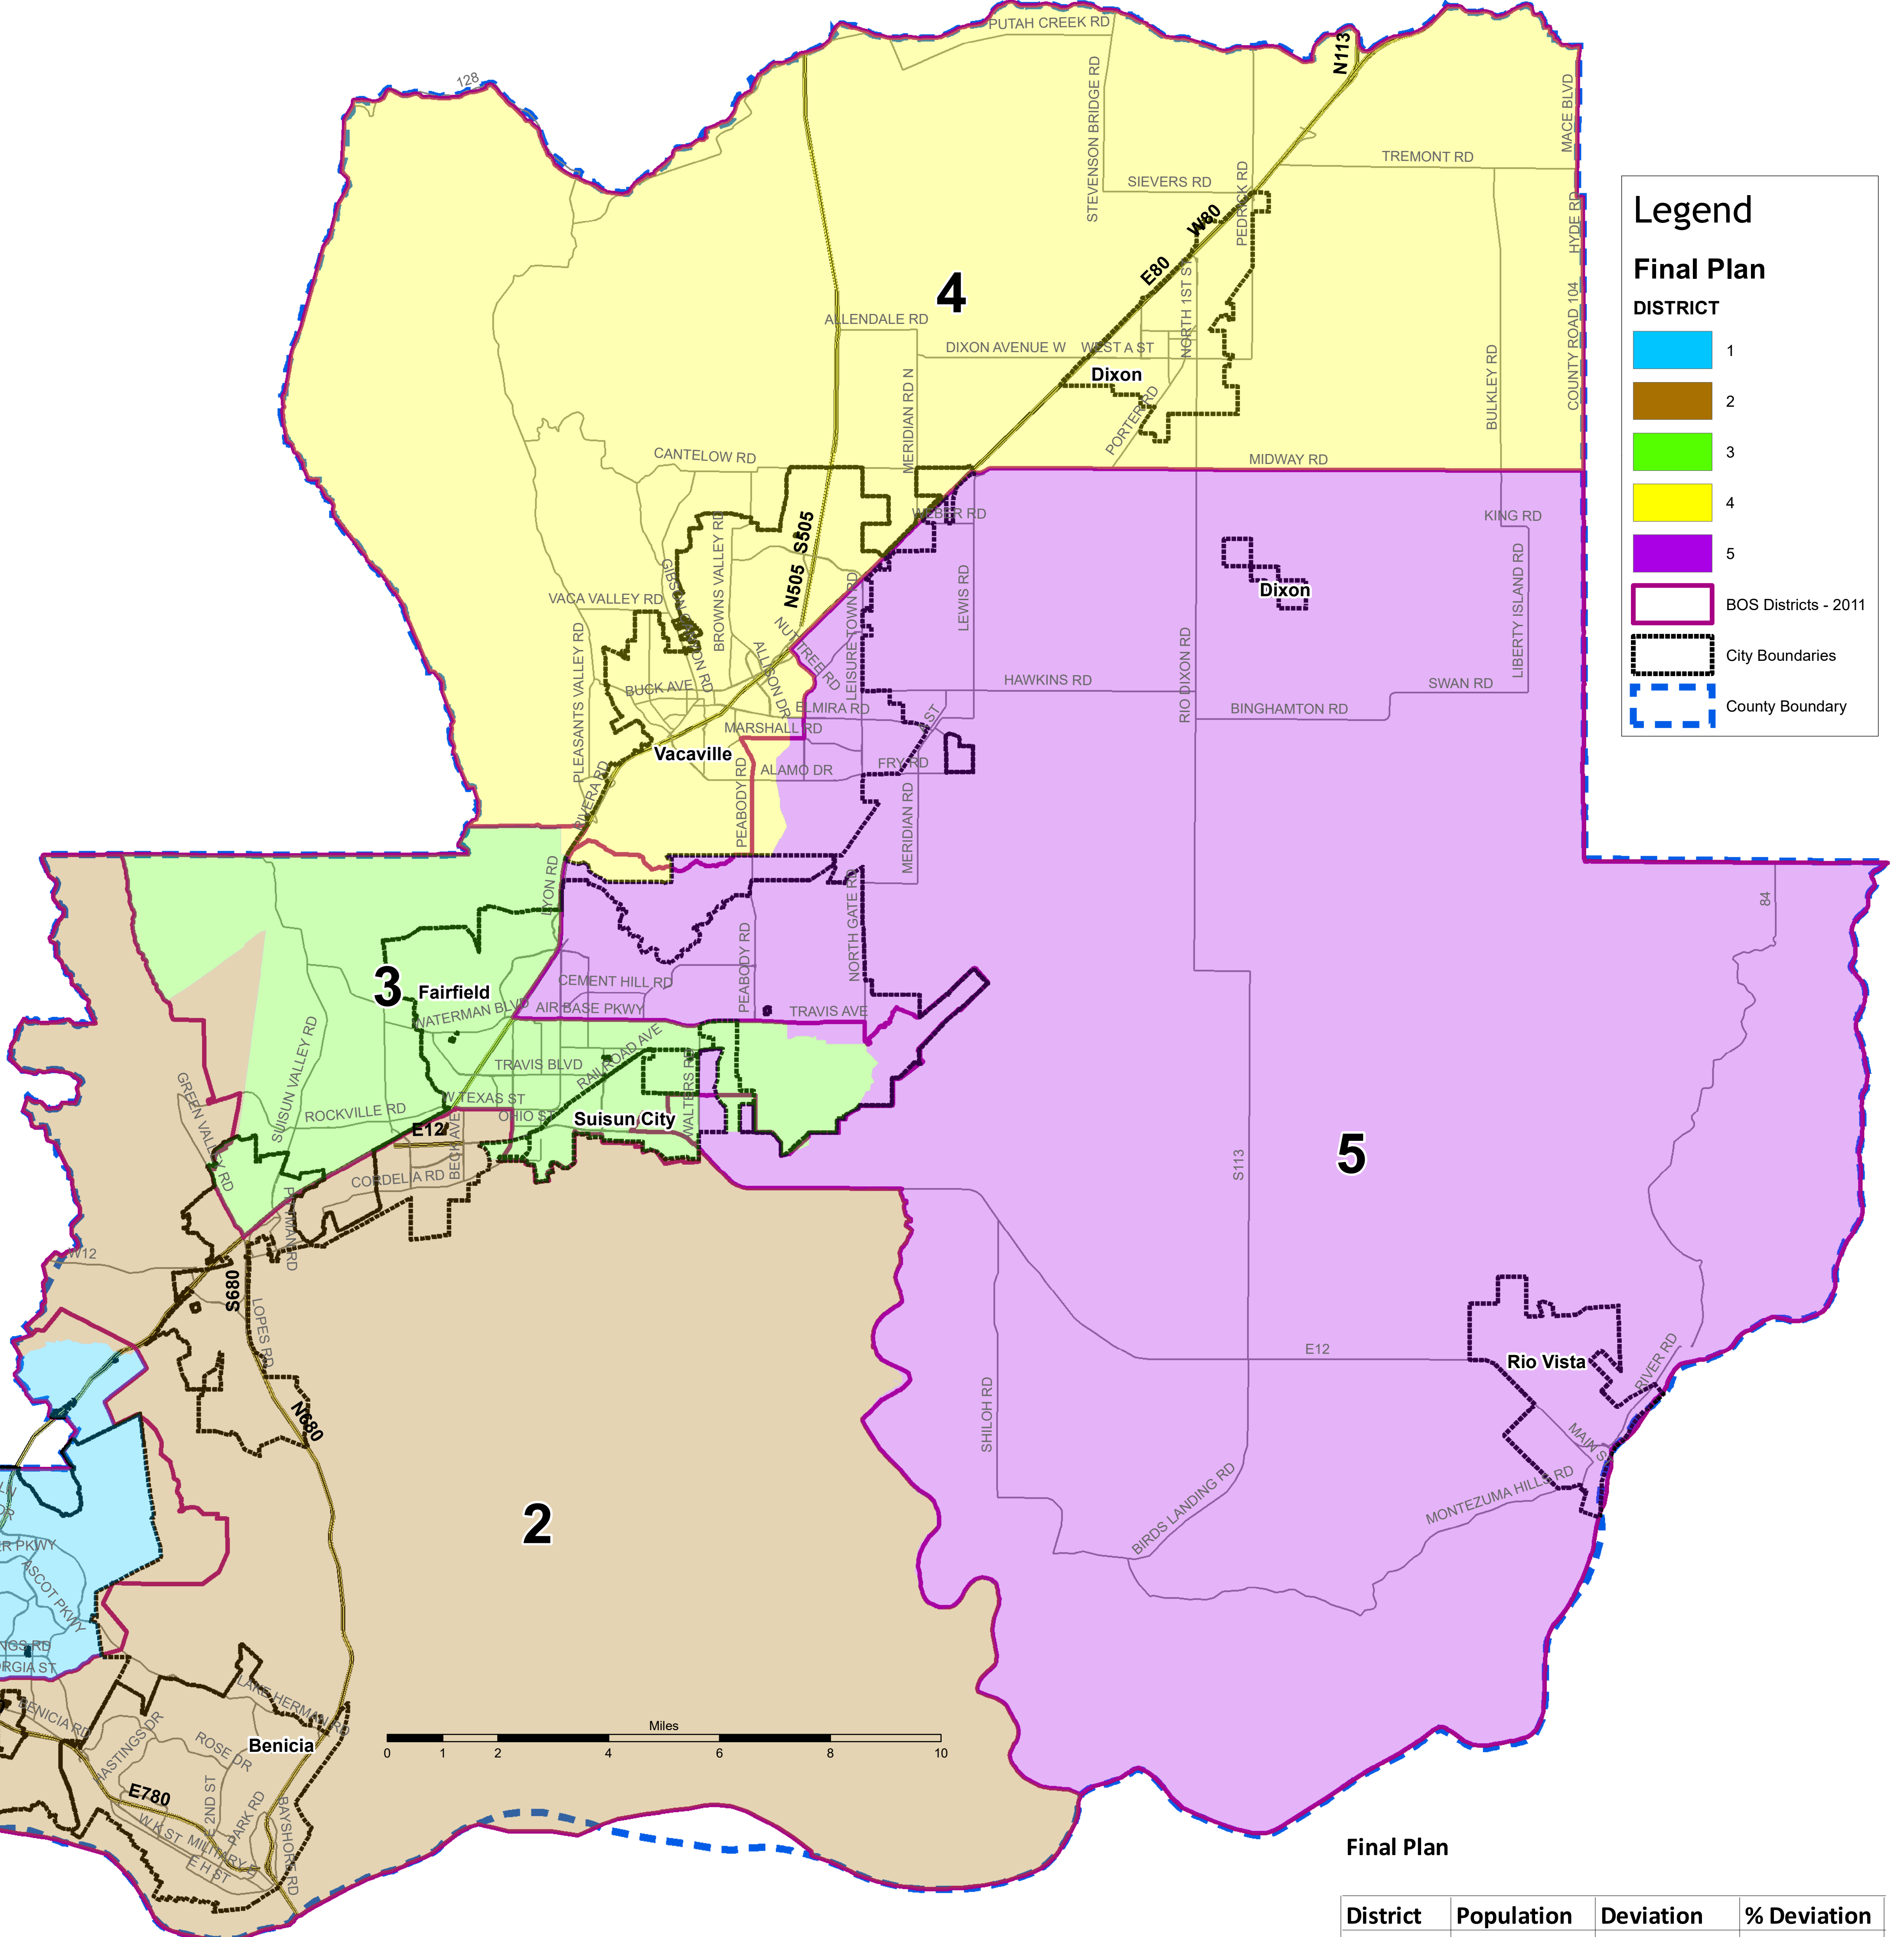

Solano County Board of Supervisors Redistricting

Final Plan - 11/17/2021

Vacaville

Final Plan

District	Population	Deviation	% Deviation
District 1	91,020	1,449	1.6%
District 2	90,541	970	1.1%
District 3	91,266	1,694	1.9%
District 4	89,788	217	0.2%
District 5	85,242	-4,329	-4.8%
Total % Deviation			6.7%

An online version of the draft redistricting maps for the 12/7/2021 BOS meeting can be found at

<https://redistricting.solanocounty.com/proposed-boundaries/>