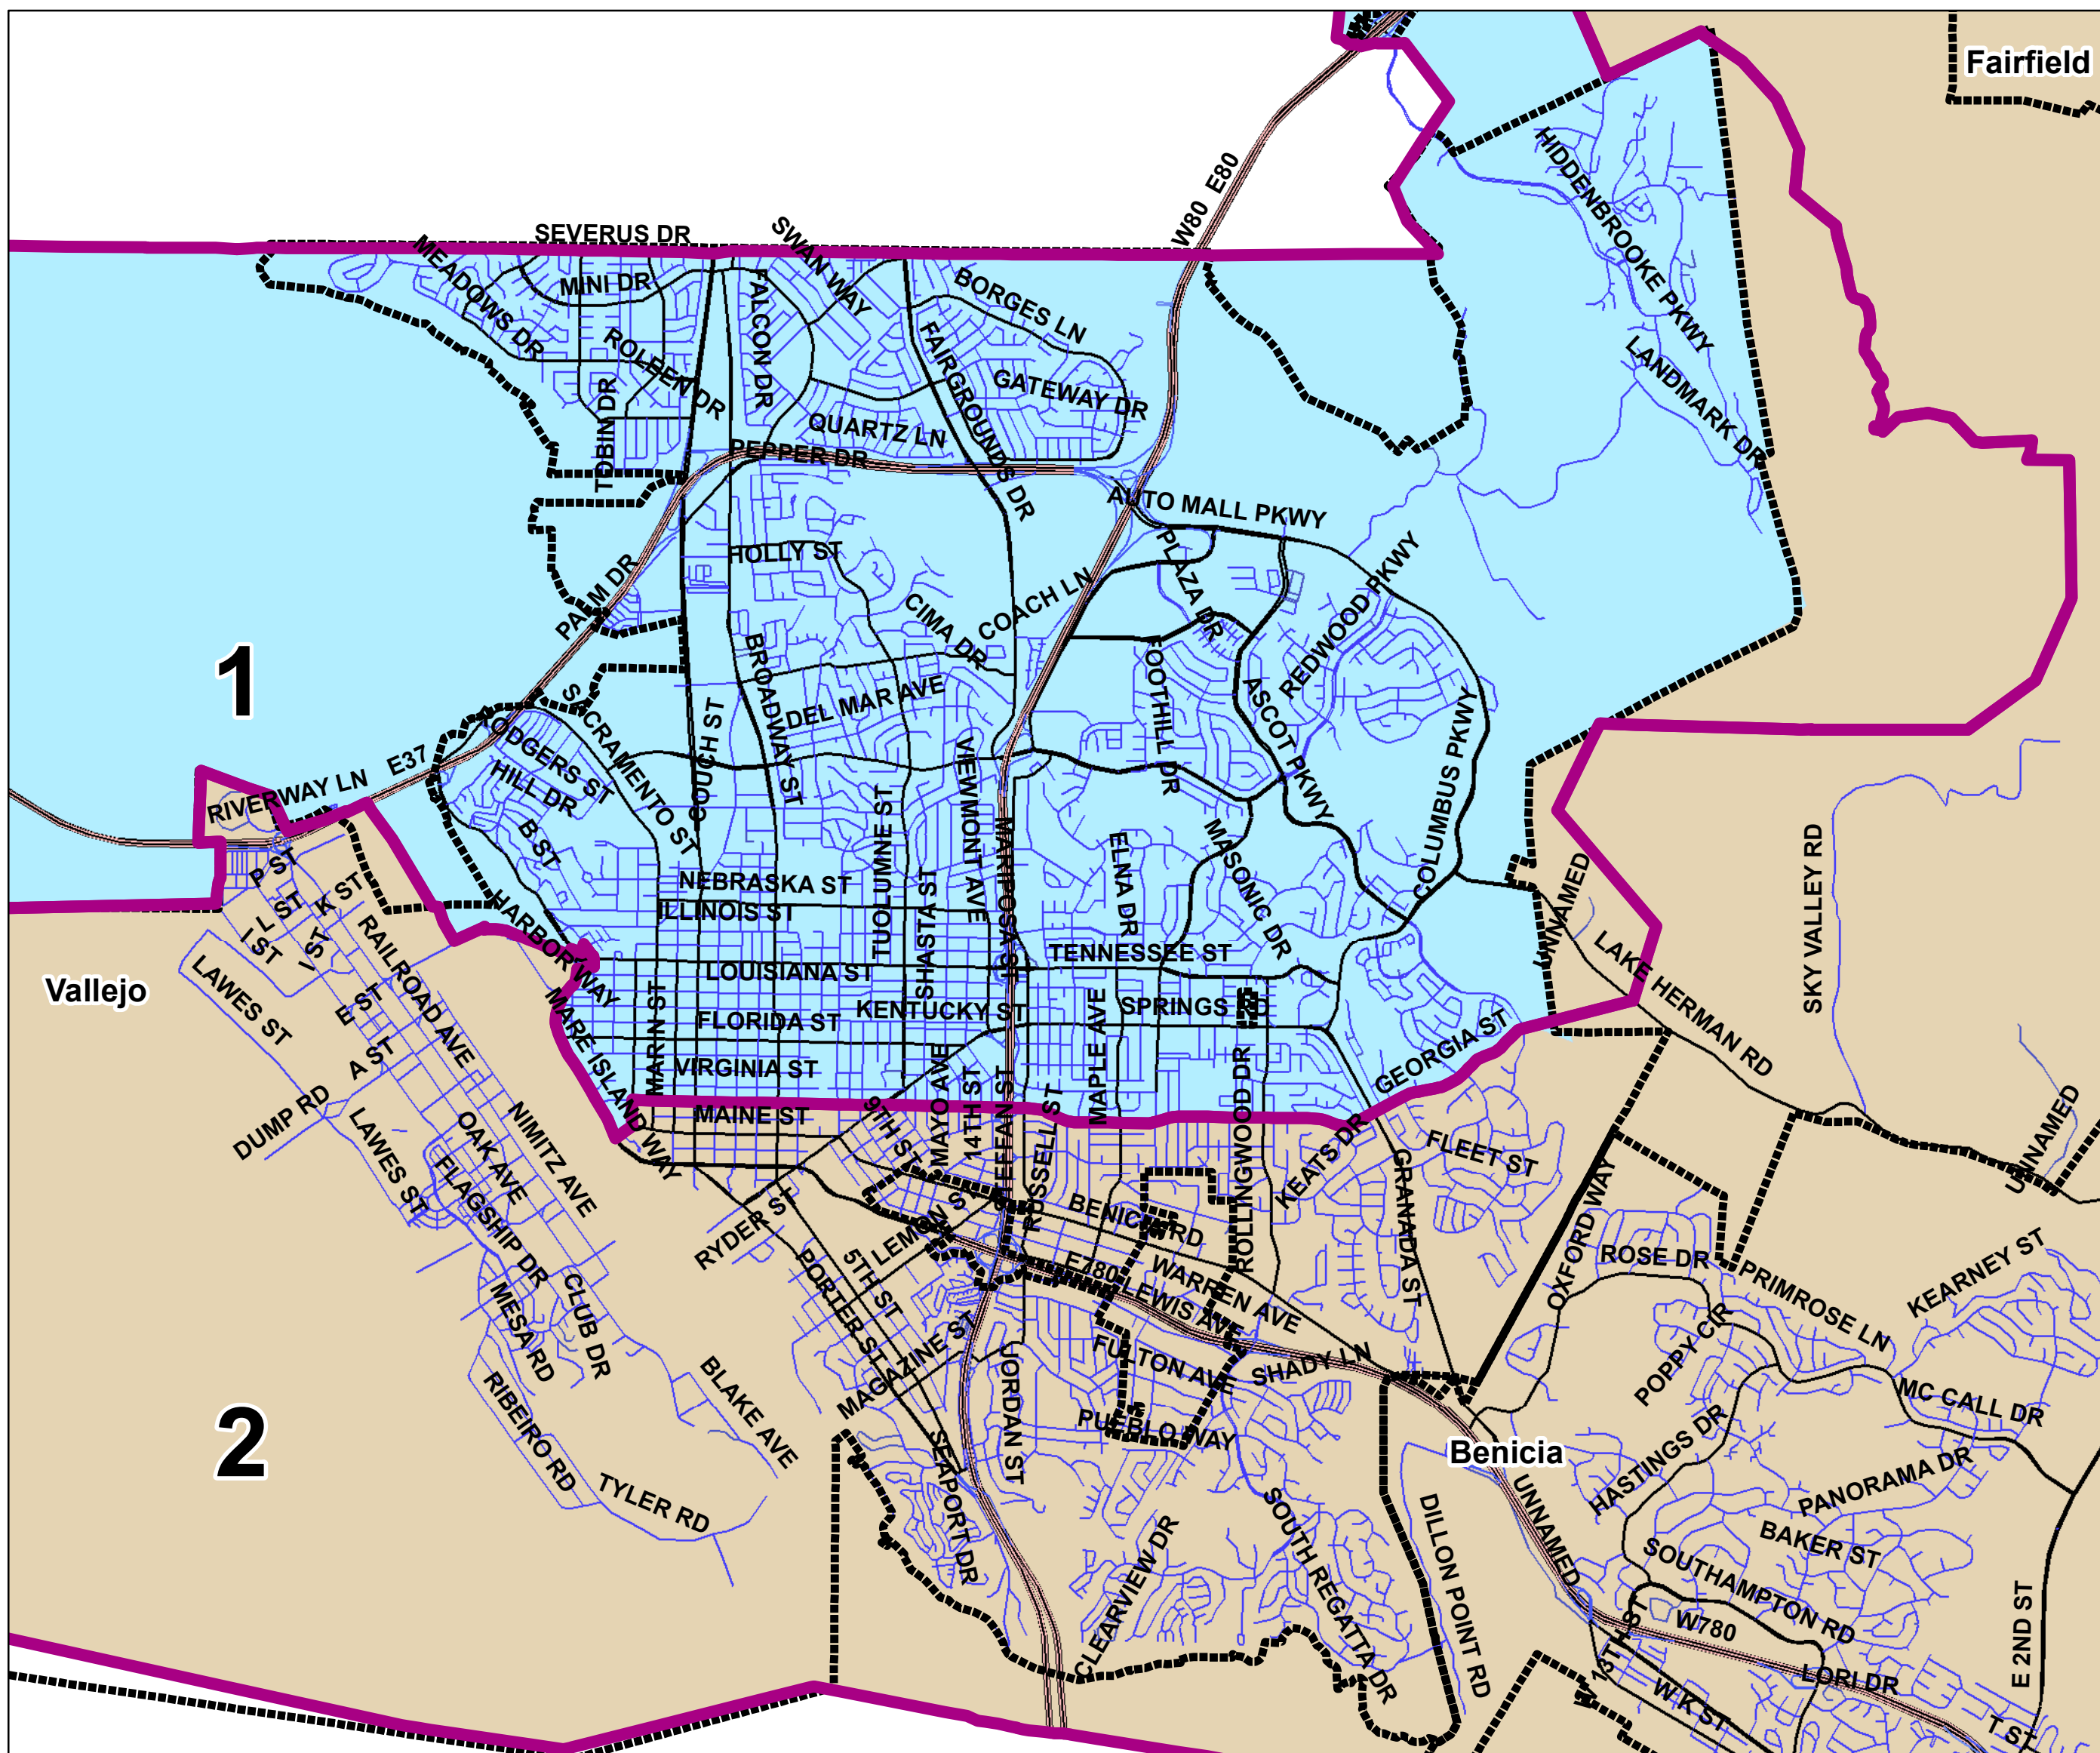

Solano County Board of Supervisors Redistricting

Final Plan - 11/17/2021

Vacaville

District	Population	Deviation	% Deviation
District 1	91,020	1,449	1.6%
District 2	90,541	970	1.1%
District 3	91,266	1,694	1.9%
District 4	89,788	217	0.2%
District 5	85,242	-4,329	-4.8%
Total % Deviation			6.7%

An online version of the draft redistricting maps for the 12/7/2021 BOS meeting can be found at

<https://redistricting.solanocounty.com/proposed-boundaries/>

Vallejo

Fairfield/Suisun City/Travis AFB

Department of Information Technology, GIS Services

Solano County GIS Services
Department of Information Technology
675 Texas Street, Suite 3700
Fairfield, CA 94533
Phone: 707-784-6340
Email: GISStaff@SolanoCounty.com
AzurePRJ 113 11/19/2021