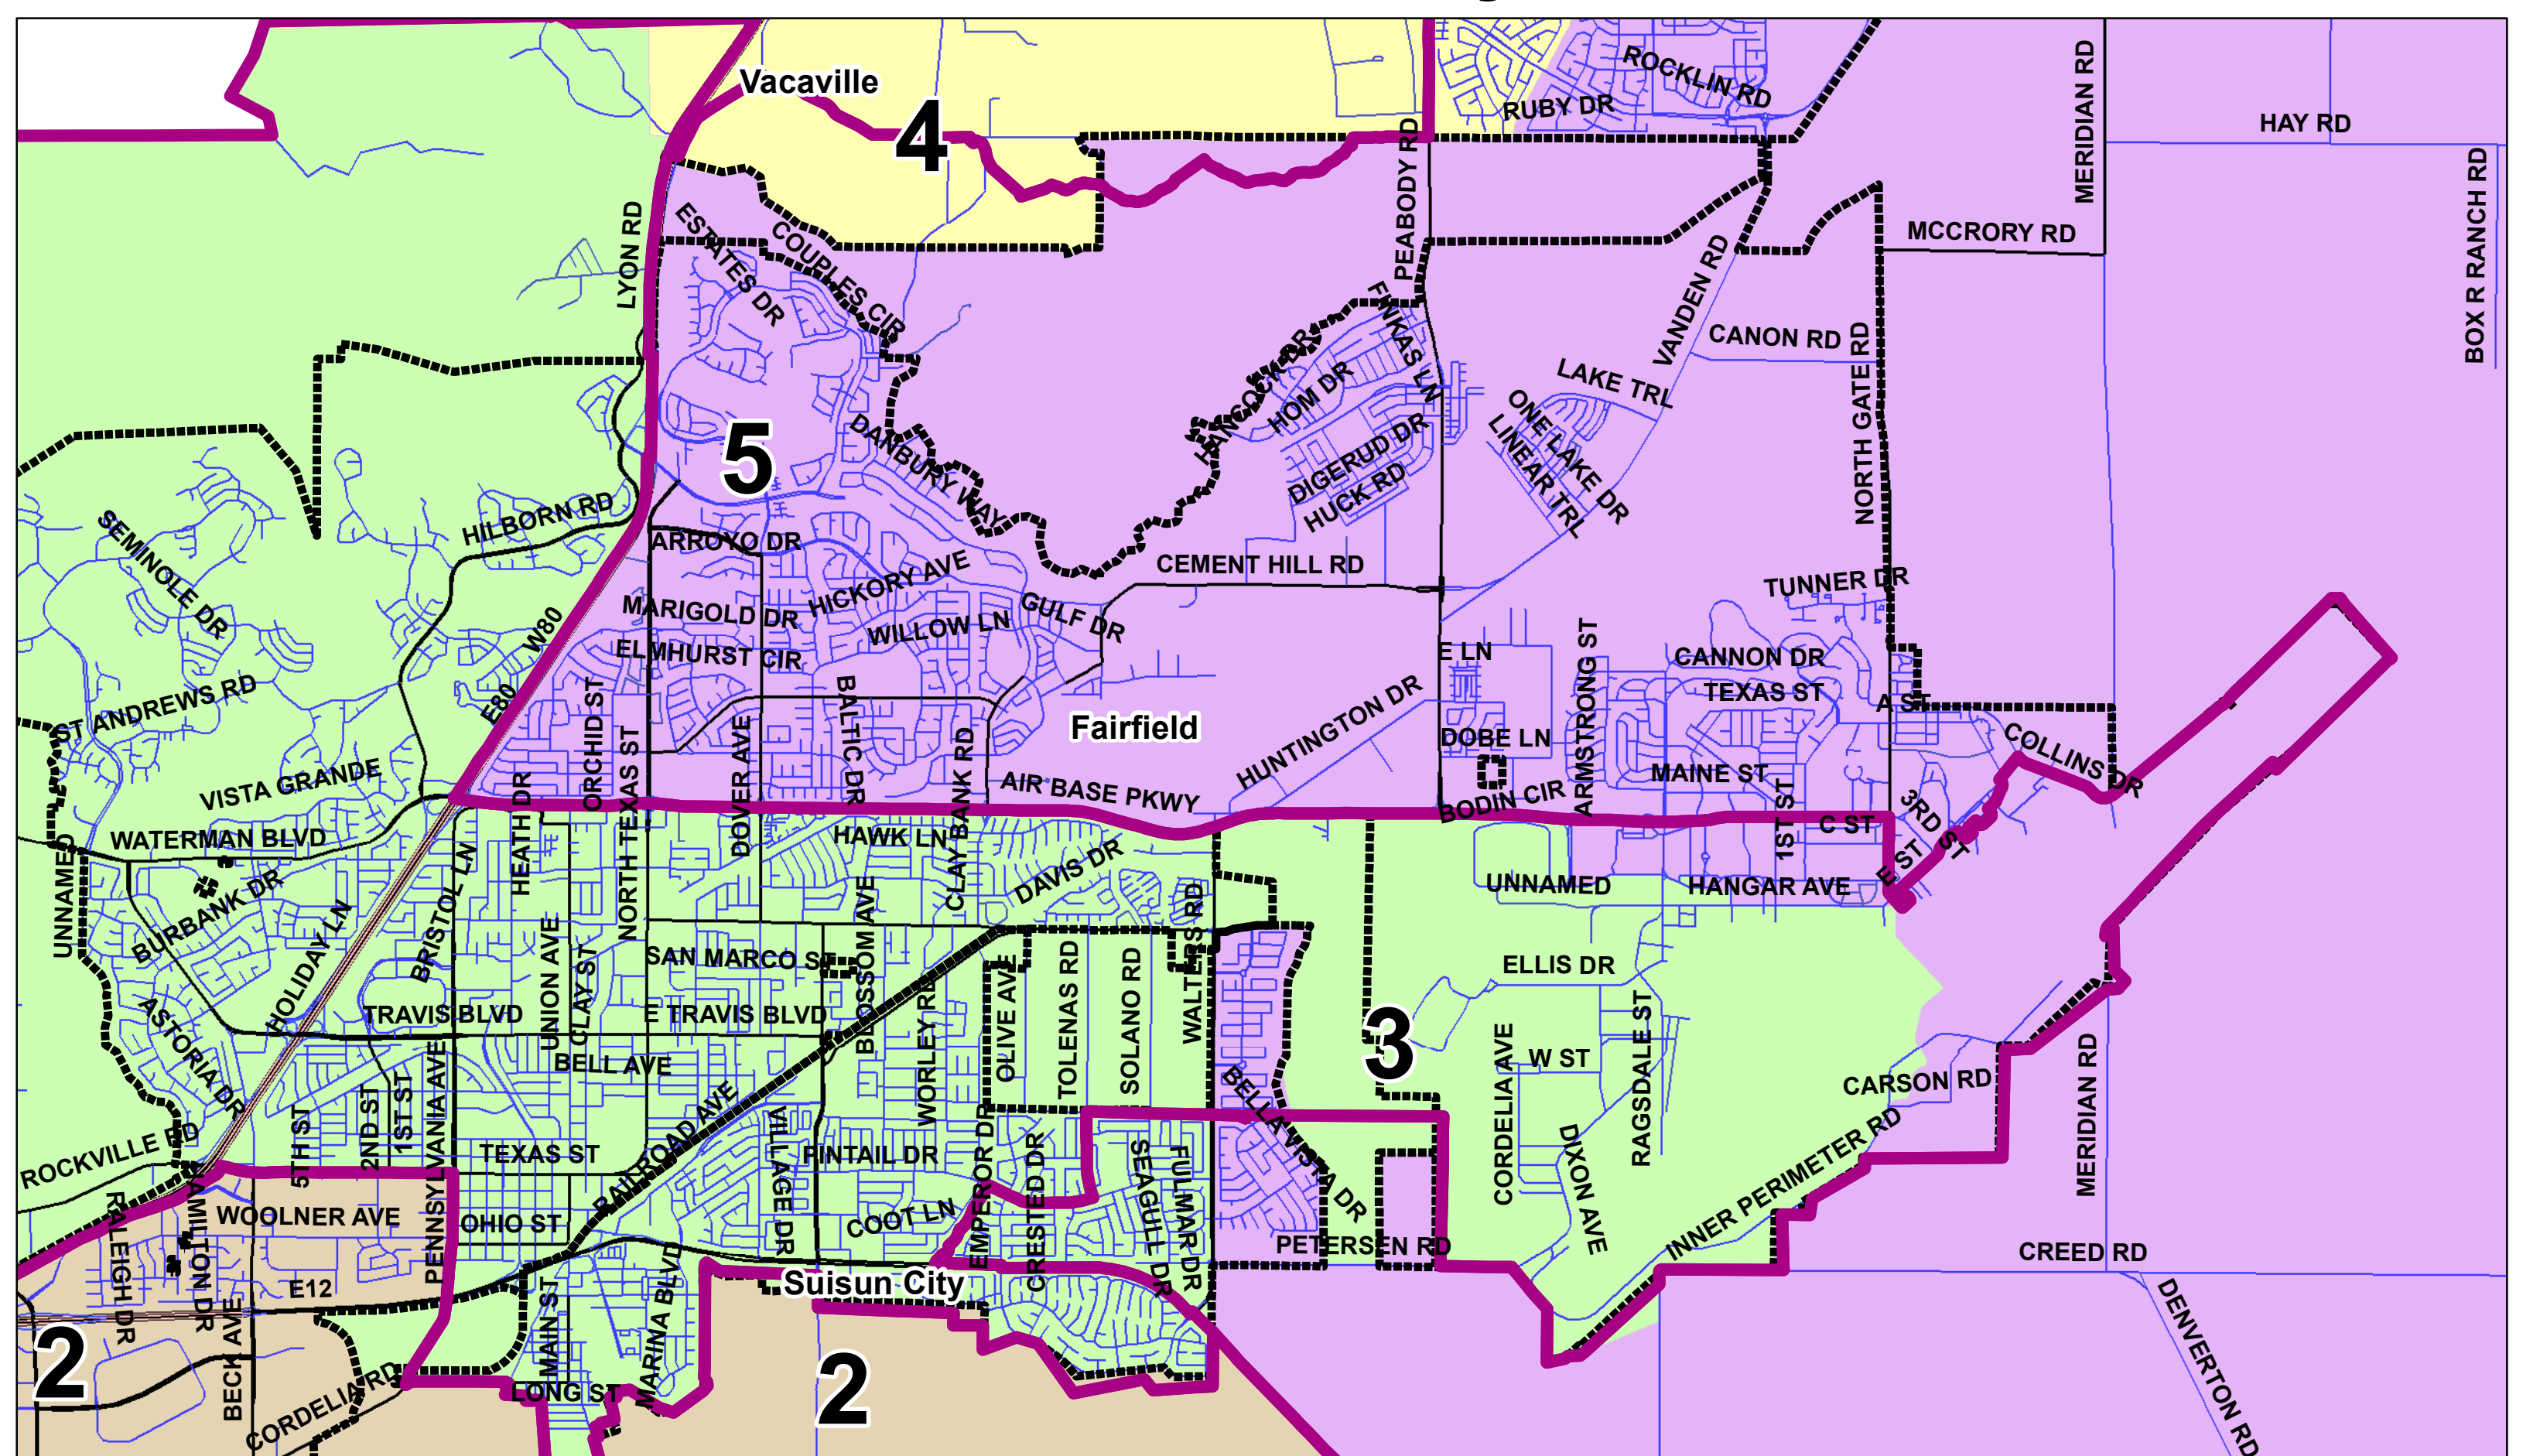

Fairfield/Suisun City/Travis AFB

Department of Information Technology, GIS Services

Solano County GIS Services
Department of Information Technology
675 Texas Street, Suite 3700
Fairfield, CA 94533
Phone: 707-784-6340
Email: GISStaff@SolanoCounty.com
AzurePRJ 113 11/19/2021