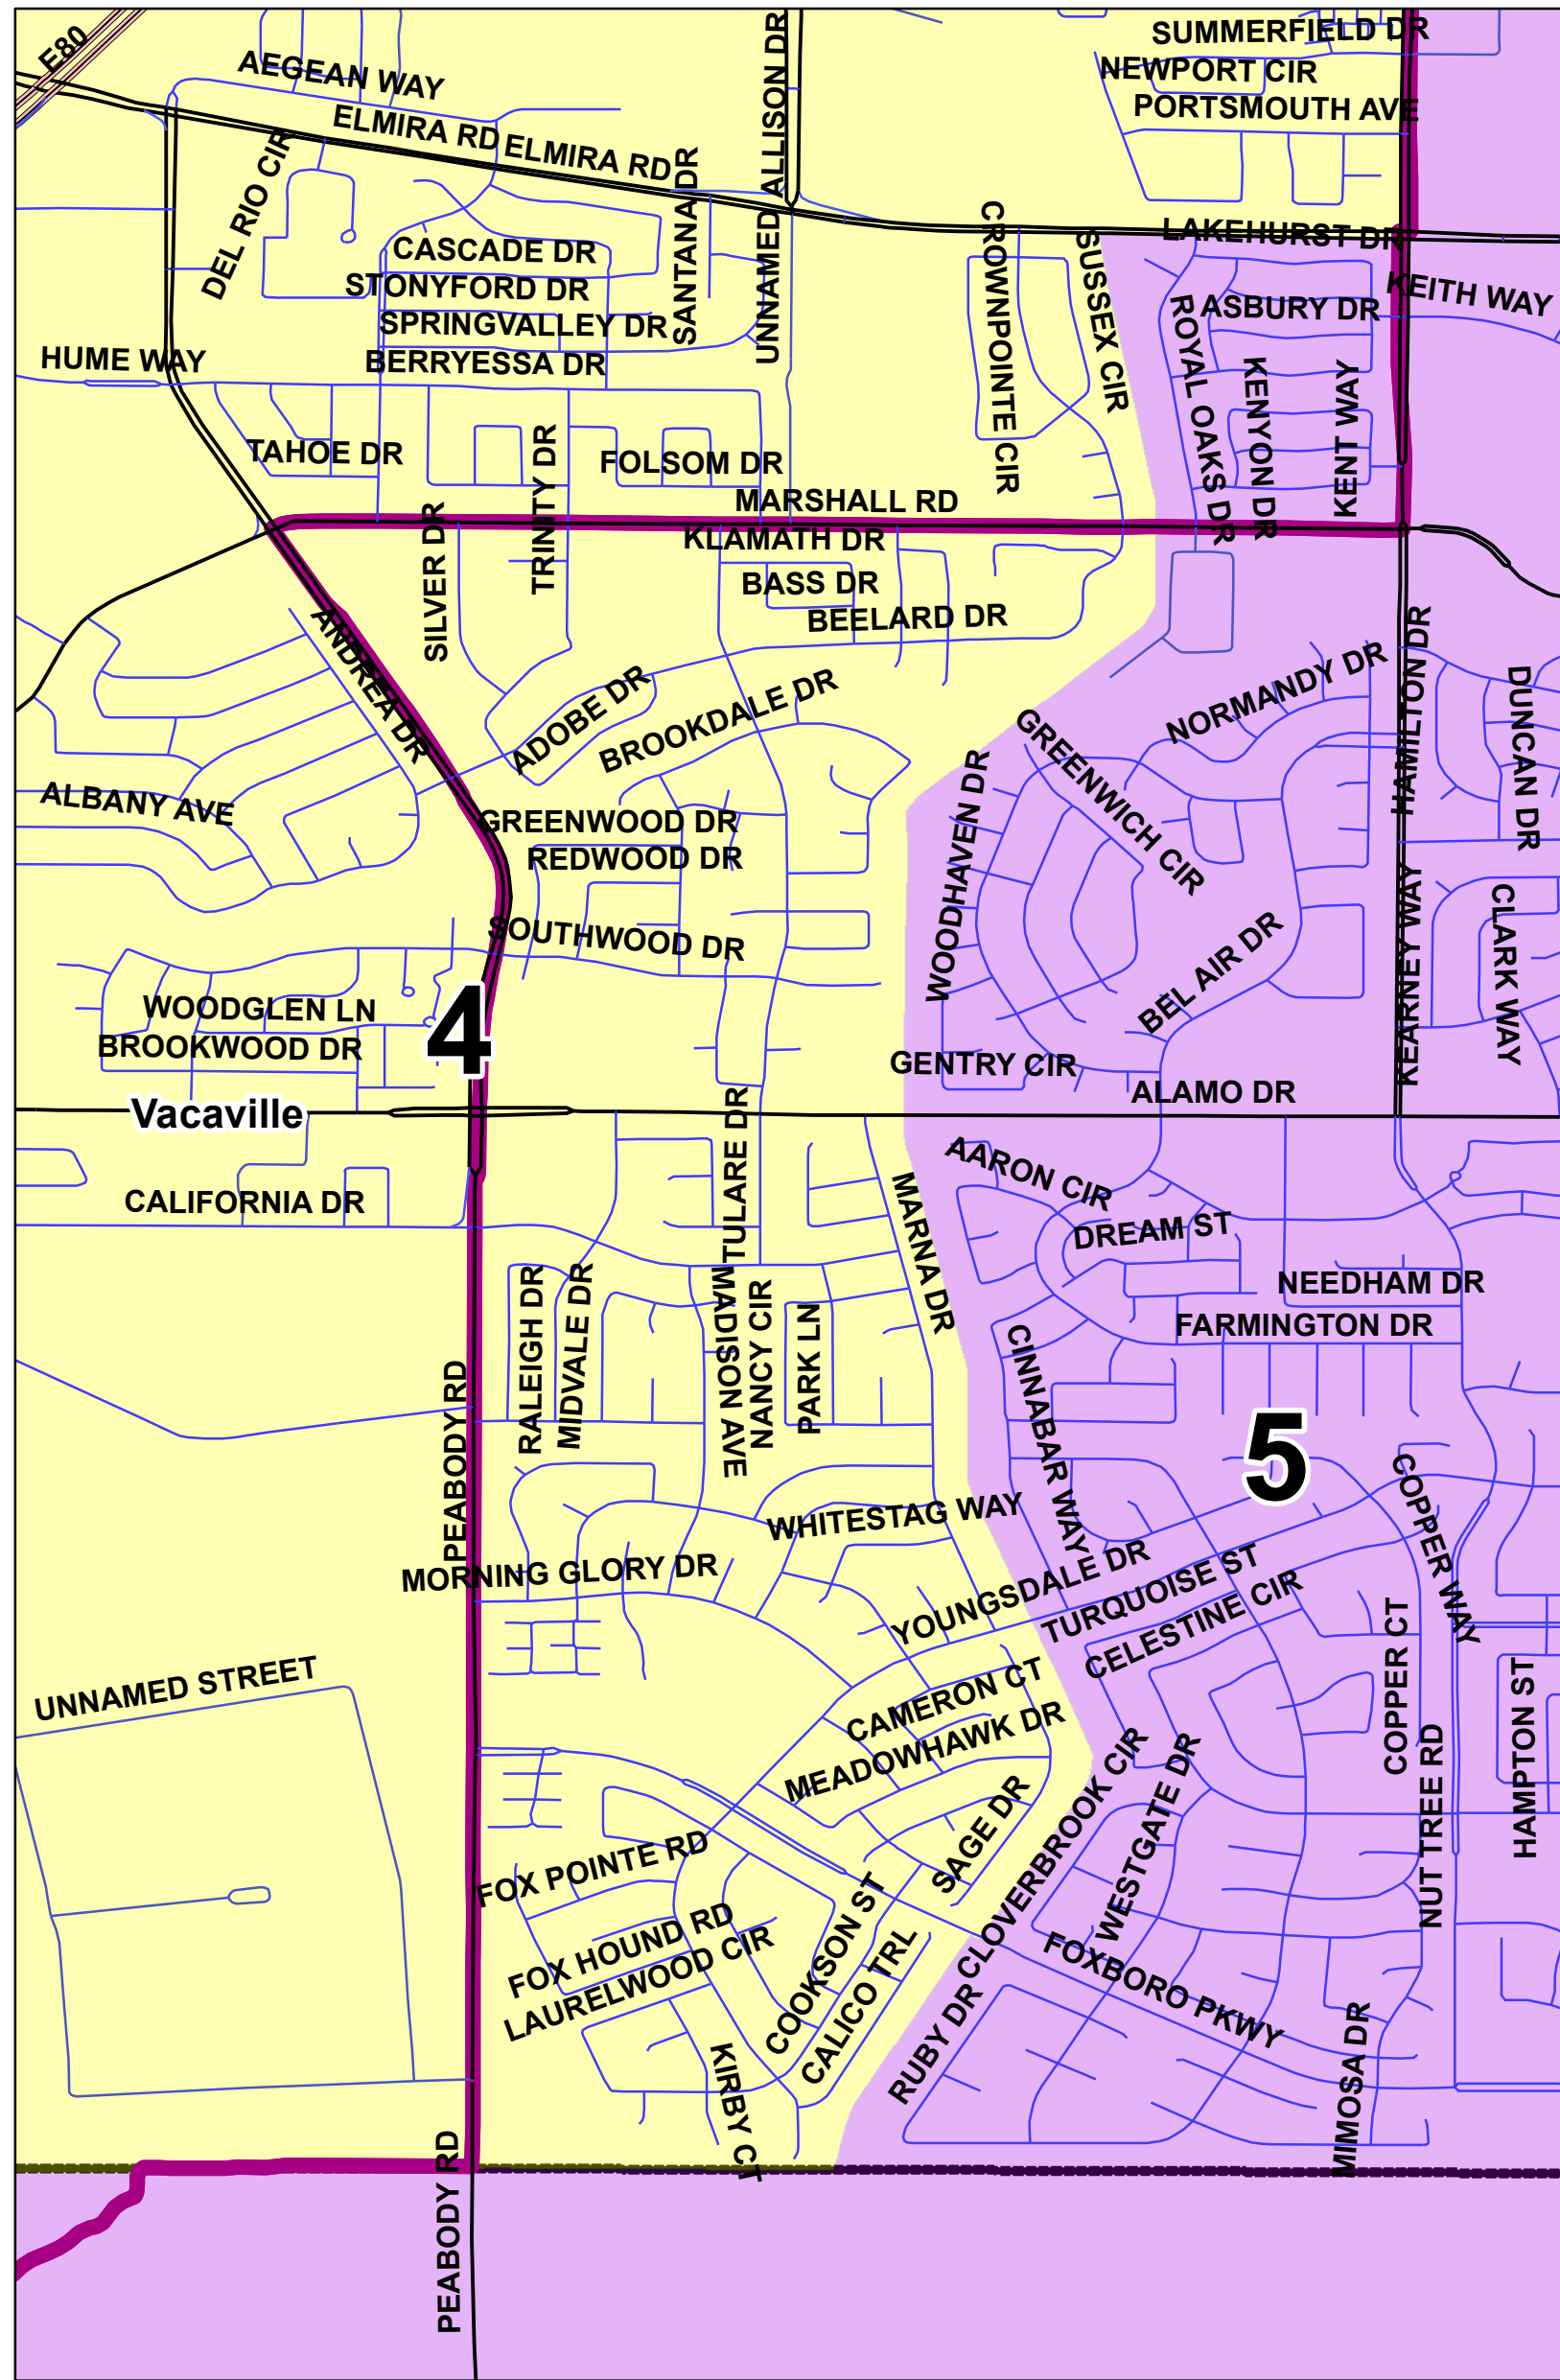

Solano County Board of Supervisors Redistricting

Final Plan - 11/17/2021

Vacaville

Final Plan

District	Population	Deviation	% Deviation
District 1	91,020	1,449	1.6%
District 2	90,541	970	1.1%
District 3	91,266	1,694	1.9%
District 4	89,788	217	0.2%
District 5	85,242	-4,329	-4.8%
Total % Deviation			6.7%

An online version of the draft redistricting maps for the 12/7/2021 BOS meeting can be found at

<https://redistricting.solanocounty.com/proposed-boundaries/>